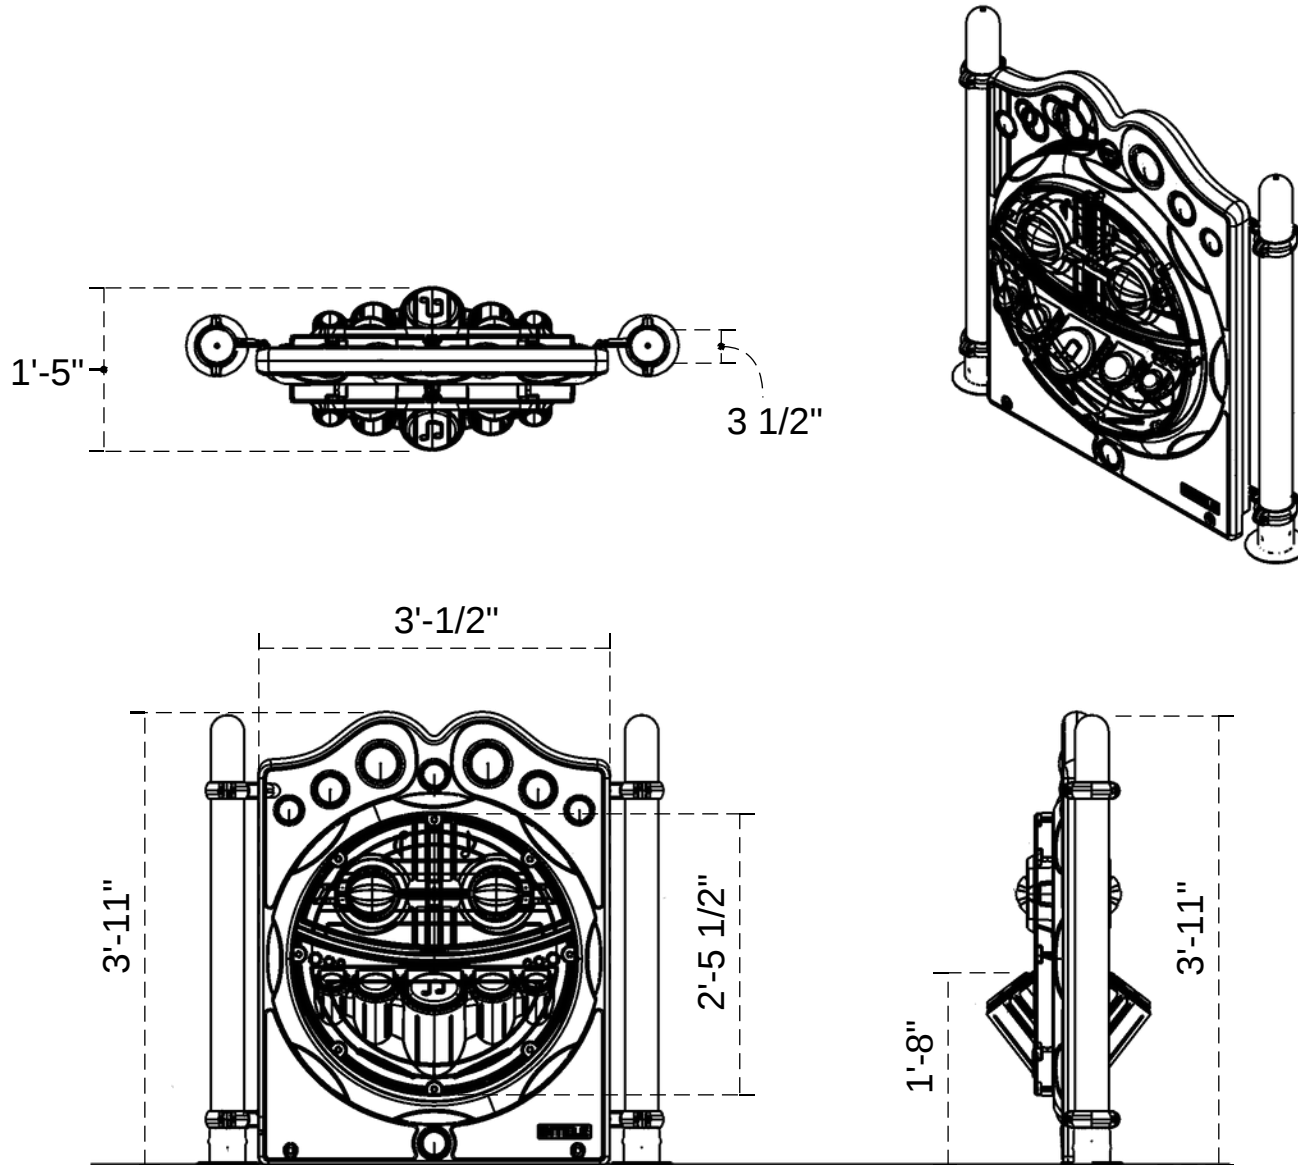

PFS006 - Percussion Panel with Posts Spec Sheet

SCALE: 3/5" = 1'-0" (1:20)