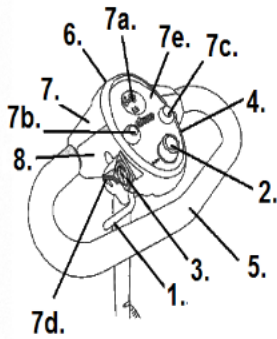

PHOENIX HD4

Delta Tiller s/n (21)2W1801100007 and later.

1. Throttle- S12-034-00300
2. Speed Control- S31001
Knob Only- LRM412103-11
3. Charger Port- S31147
Key-S3KEY
4. Key Switch-S31006
Key-S3KEY
5. Delta Bar Cover- S35010HD-03
Upper & Lower Cover
6. Headlight Assembly- S35010HD-02
7. Front Tiller Cover- C08-034-01100
- 7a. Battery Gauge LED- C11-076-00100
- 7b. Headlight Switch- S31122
- 7c. Horn Button- S31012
- 7d. USB Assembly- S35010HD-01
- 7e. Control Panel Assy.- C08-034-1200
8. Rear Tiller Cover
Upper- C08-034-01300
Lower- C08-034-01400

Standard tiller before s/n (21)2W1801100007

1. Throttle Old *
New- S12-069-00300
- * Stock is gone replace with new style.
2. Speed Control- S31001
Speed Control Knob- LRM412103-11
3. Charger Port- S31147
4. Key Switch- S31006
Key- S3Key
5. Handgrip Foam- S31003
TPR Plastic- C20-007-00200
6. Headlight Assembly- S31022
7. Upper Tiller Cover- S31004GT
 - a. Battery Gauge
LED- C11-076-00100
 - b. Headlight Switch- S31122
 - c. Horn Button- S31012
8. Lower Tiller Cover- S31209BK