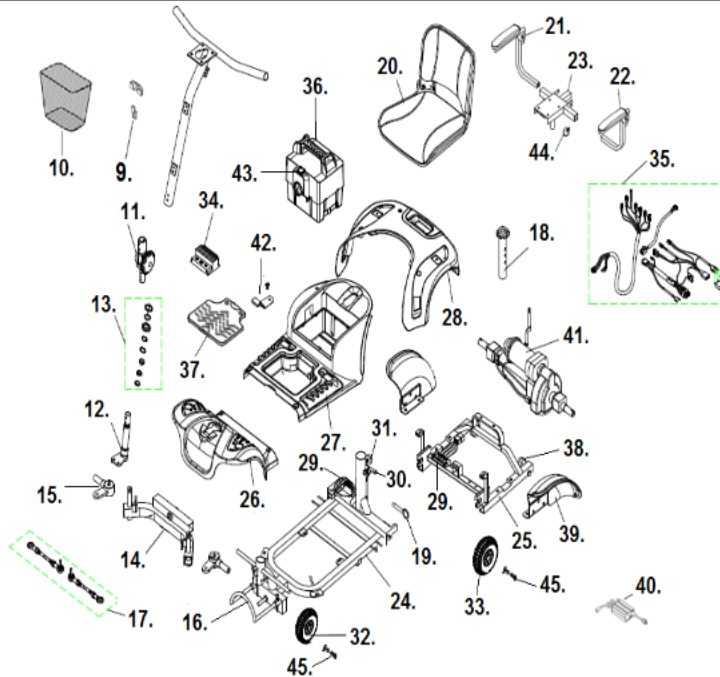

PHOENIX HD4

Delta Tiller s/n (21)2W1801100007 and later.

1. Throttle- S12-034-00300
2. Speed Control- S31001
Knob Only- LRM412103-11
3. Charger Port- S31147
Key-S3KEY
4. Key Switch-S31006
Key-S3KEY
5. Delta Bar Cover- S35010HD-03
Upper & Lower Cover
6. Headlight Assembly- S35010HD-02
7. Front Tiller Cover- C08-034-01100
- 7a. Battery Gauge LED- C11-076-00100
- 7b. Headlight Switch- S31122
- 7c. Horn Button- S31012
- 7d. USB Assembly- S35010HD-01
- 7e. Control Panel Assy.- C08-034-1200
8. Rear Tiller Cover
Upper- C08-034-01300
Lower- C08-034-01400

Standard tiller before s/n (21)2W1801100007

1. Throttle Old *
New- S12-069-00300
- * Stock is gone replace with new style.
2. Speed Control- S31001
Speed Control Knob- LRM412103-11
3. Charger Port- S31147
4. Key Switch- S31006
Key- S3Key
5. Handgrip Foam- S31003
TPR Plastic- C20-007-00200
6. Headlight Assembly- S31022
7. Upper Tiller Cover- S31004GT
 - a. Battery Gauge
LED- C11-076-00100
 - b. Headlight Switch- S31122
 - c. Horn Button- S31012
8. Lower Tiller Cover- S31209BK