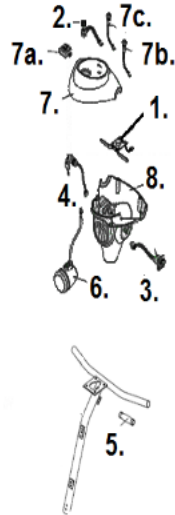

PHOENIX HD4

Delta Tiller s/n (21)2W1801100007 and later.

1. Throttle- S12-034-00300
2. Speed Control- S31001
Knob Only- LRM412103-11
3. Charger Port- S31147
Key-S3KEY
4. Key Switch-S31006
Key-S3KEY
5. Delta Bar Cover- S35010HD-03
Upper & Lower Cover
6. Headlight Assembly- S35010HD-02
7. Front Tiller Cover- C08-034-01100
- 7a. Battery Gauge LED- C11-076-00100
- 7b. Headlight Switch- S31122
- 7c. Horn Button- S31012
- 7d. USB Assembly- S35010HD-01
- 7e. Control Panel Assy.- C08-034-1200
8. Rear Tiller Cover
Upper- C08-034-01300
Lower- C08-034-01400

Standard tiller before s/n (21)2W1801100007

1. Throttle Old *
New- S12-069-00300
- * Stock is gone replace with new style.
2. Speed Control- S31001
Speed Control Knob- LRM412103-11
3. Charger Port- S31147
4. Key Switch- S31006
Key- S3Key
5. Handgrip Foam- S31003
TPR Plastic- C20-007-00200
6. Headlight Assembly- S31022
7. Upper Tiller Cover- S31004GT
 - a. Battery Gauge
LED- C11-076-00100
 - b. Headlight Switch- S31122
 - c. Horn Button- S31012
8. Lower Tiller Cover- S31209BK