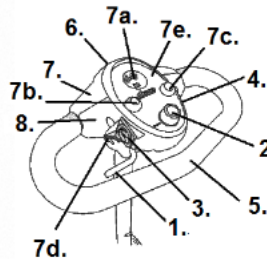

PHOENIX HD3

Delta Tiller s/n (21)2W1801100007 and later.

1. Throttle- S12-034-00300
2. Speed Control- S31001
Speed Control Knob- LRM412103-11
3. Charger Port- S31147
4. Key Switch- S31006
KEY- S3KEY
5. Delta Bar Cover- S35010HD-03
(Upper & Lower Cover)
6. Headlight Assembly- S35010HD-02
7. Front Tiller Cover- C08-034-01100
 - a. Battery Gauge LED- C11-076-00100
 - b. Headlight Switch- S31122
 - c. Horn Button- S31012
 - d. USB Assembly- S35010HD-01
 - e. Control Panel Assembly- C08-034-01200
8. Rear Tiller Cover
Upper- C08-034-01300
Lower- C08-034-01400

Standard tiller before s/n (21)2W1801100007

1. Throttle Old *
New- S12-069-00300
- * Stock is gone use with new style.
2. Speed Control- S31001
Speed Control Knob- LRM412103-11
3. Charger Port- S31147
4. Key Switch- S31006
Key- S3KEY
5. Handgrip Foam- S31003
Handgrip TPR Plastic- C20-007-00200
6. Headlight Assembly- S31022
7. Front Tiller Cover- S31004GT
 - a. Battery Gauge LED
LED- C11-076-00100
Analog- C11-033-00101
 - b. Headlight Switch- S31122
 - c. Horn Button- S31012
8. Lower Tiller Cover- S31209BK