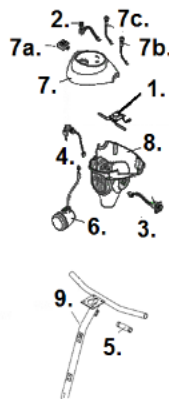

PHOENIX HD3

Delta Tiller s/n (21)2W1801100007 and later.

1. Throttle- S12-034-00300
2. Speed Control- S31001
Speed Control Knob- LRM412103-11
3. Charger Port- S31147
4. Key Switch- S31006
KEY- S3KEY
5. Delta Bar Cover- S35010HD-03
(Upper & Lower Cover)
6. Headlight Assembly- S35010HD-02
7. Front Tiller Cover- C08-034-01100
 - a. Battery Gauge LED- C11-076-00100
 - b. Headlight Switch- S31122
 - c. Horn Button- S31012
 - d. USB Assembly- S35010HD-01
 - e. Control Panel Assembly- C08-034-01200
8. Rear Tiller Cover
Upper- C08-034-01300
Lower- C08-034-01400

Standard tiller before s/n (21)2W1801100007

1. Throttle Old *
New- S12-069-00300
- * Stock is gone use with new style.
2. Speed Control- S31001
Speed Control Knob- LRM412103-11
3. Charger Port- S31147
4. Key Switch- S31006
Key- S3KEY
5. Handgrip Foam- S31003
Handgrip TPR Plastic- C20-007-00200
6. Headlight Assembly- S31022
7. Front Tiller Cover- S31004GT
 - a. Battery Gauge LED
LED- C11-076-00100
Analog- C11-033-00101
 - b. Headlight Switch- S31122
 - c. Horn Button- S31012
8. Lower Tiller Cover- S31209BK