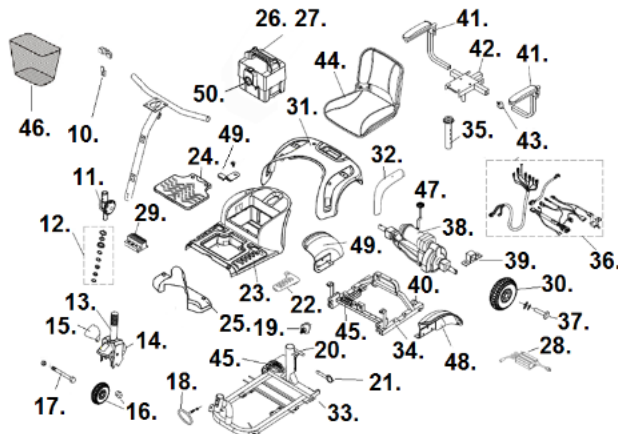

PHOENIX HD3

Delta Tiller s/n (21)2W1801100007 and later.

1. Throttle- S12-034-00300
2. Speed Control- S31001
Speed Control Knob- LRM412103-11
3. Charger Port- S31147
4. Key Switch- S31006
KEY- S3KEY
5. Delta Bar Cover- S35010HD-03
(Upper & Lower Cover)
6. Headlight Assembly- S35010HD-02
7. Front Tiller Cover- C08-034-01100
 - a. Battery Gauge LED- C11-076-00100
 - b. Headlight Switch- S31122
 - c. Horn Button- S31012
 - d. USB Assembly- S35010HD-01
 - e. Control Panel Assembly- C08-034-01200
8. Rear Tiller Cover
Upper- C08-034-01300
Lower- C08-034-01400

Standard tiller before s/n (21)2W1801100007

1. Throttle Old *
New- S12-069-00300
- * Stock is gone use with new style.
2. Speed Control- S31001
Speed Control Knob- LRM412103-11
3. Charger Port- S31147
4. Key Switch- S31006
Key- S3KEY
5. Handgrip Foam- S31003
Handgrip TPR Plastic- C20-007-00200
6. Headlight Assembly- S31022
7. Front Tiller Cover- S31004GT
 - a. Battery Gauge LED
LED- C11-076-00100
Analog- C11-033-00101
 - b. Headlight Switch- S31122
 - c. Horn Button- S31012
8. Lower Tiller Cover- S31209BK