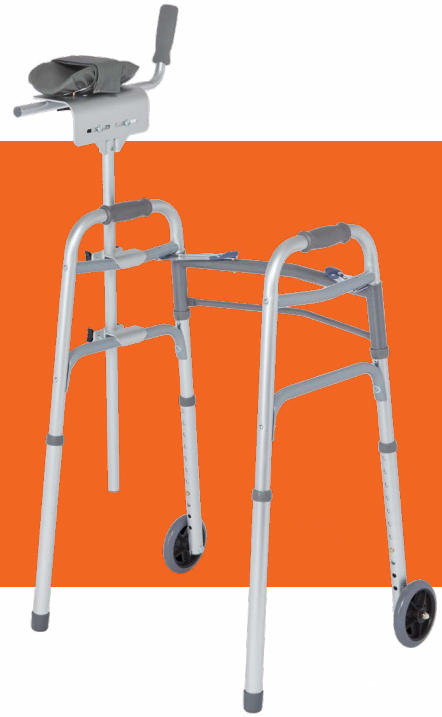

WALKER PLATFORM ATTACHMENT

ITEM #	DESCRIPTION
P1000	Walker Platform Attachment

FEATURES

- Universal fit for most brands.
- ^a Sold in pairs.