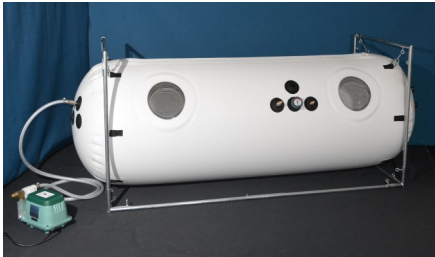

**Promote Healing
with
Hyperbaric Oxygen !**

**Chambers for
Clinical and Home Use**

Purchase / Rent / Rent-to-Own

- 4 psi. / 1.3 ATA operation
- *Custom Airtight Zipper* - does not require belts
- External Steel Frame
- curved foam Mattress included with horizontal chambers (27" comes std. with 1/2" matt upgrade avail. \$275)
- 1-2 view Ports with *Hard Port Covers*
- Super Quiet & Cool compressors
- Purchase includes shipping (27", Shoe + 34" only)
- 2 YEAR WARRANTY
- Military Pricing Available
- Power outage alarm standard
- Internal Gauge standard on 34", Tent and 40" (27" & Shoe, internal gauge \$150)