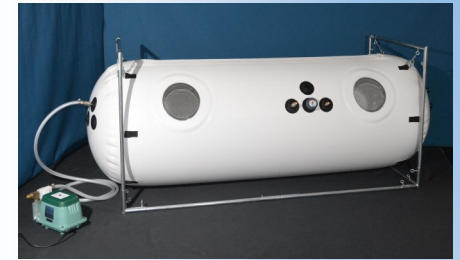

**Promote Healing
with
Hyperbaric Oxygen !**

**Chambers for
Clinical and Home Use**

Purchase / Rent / Rent-to-Own

- 4 psi. / 1.3 ATA operation
- *Custom Airtight Zipper* - does not require belts
- External Steel Frame
- curved foam Mattress included with horizontal chambers (27" comes std. with 1/2" matt upgrade avail. \$275)
- 1-2 view Ports with *Hard Port Covers*
- Super Quiet & Cool compressors
- Purchase includes shipping (27", Shoe + 34" only)
- 2 YEAR WARRANTY
- Military Pricing Available
- Power outage alarm standard
- Internal Gauge standard on 34", Tent and 40" (27" & Shoe, internal gauge \$150)