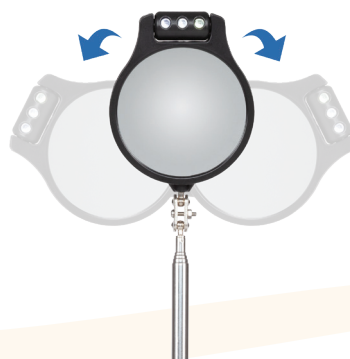

Big-Grip™ Telescoping Inspection Mirror

Enhanced functionality for self-care.

- Four-way articulating mirror angles any direction for visibility.
- Telescoping stainless steel rod extends an additional 23".
- Built-up soft non-slip handle for easy grasping.
- Includes an adjustable safety lanyard.
- Mirror diameter: 2.75" (7cm).
- Product length ranges from 13" to 36" (33 cm to 92 cm).
- Requires (2) CR2032 batteries (included).
- Not made with natural rubber latex.

LED lights rotate 360° to illuminate dark areas