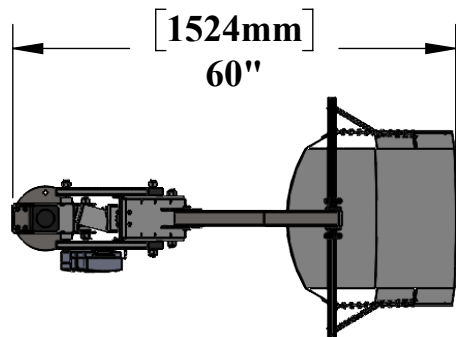

MIGHTY SLING SEAT OPTION

THE MIGHTY SLING SEAT OPTION CAN BE USED ON EITHER THE MIGHTY 400 OR THE MIGHTY 600.

SLING HEIGHT AND DEPTH DIMENSIONS ARE APPROXIMATE AS THE SLING CAN BE ADJUSTED TO FIT THE USERS NEEDS.

NOTE:
*SPECIFICATIONS ARE SUBJECT TO CHANGE WITHOUT NOTICE

PRODUCT:		MIGHTY SLING SEAT	
PART #:		F-MTYSLS	
SCALE:	1:26	DATE:	8/19/2020
DRAWN BY:	KR	REVISION:	01