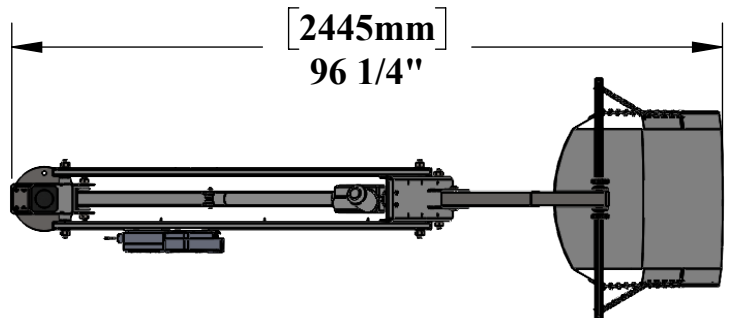

MIGHTY SLING SEAT OPTION

THE MIGHTY SLING SEAT OPTION CAN BE USED ON EITHER THE MIGHTY 400 OR THE MIGHTY 600.

SLING HEIGHT AND DEPTH DIMENSIONS ARE APPROXIMATE AS THE SLING CAN BE ADJUSTED TO FIT THE USERS NEEDS.

NOTE:
*SPECIFICATIONS ARE SUBJECT TO CHANGE WITHOUT NOTICE

PRODUCT:		MIGHTY SLING SEAT	
PART #:		F-MTYSLS	
SCALE:	1:26	DATE:	8/19/2020
DRAWN BY:	KR	REVISION:	01