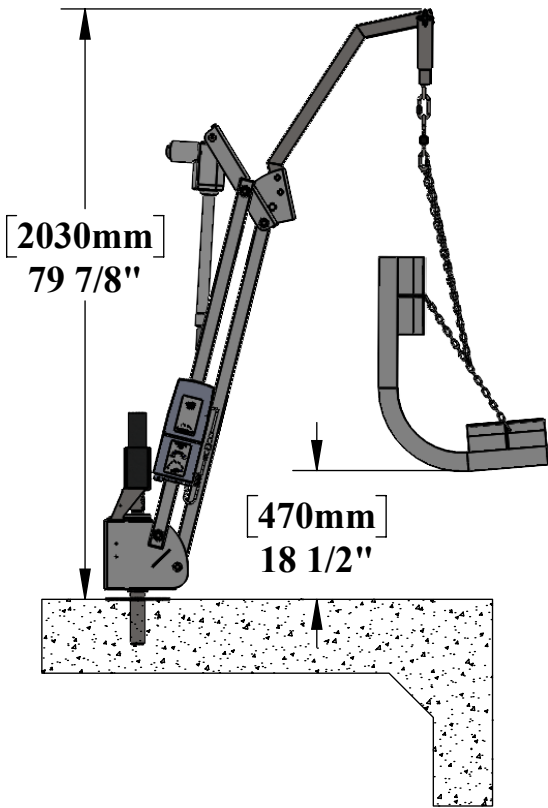

MIGHTY SLING SEAT OPTION

THE MIGHTY SLING SEAT OPTION CAN BE USED ON EITHER THE MIGHTY 400 OR THE MIGHTY 600.

SLING HEIGHT AND DEPTH DIMENSIONS ARE APPROXIMATE AS THE SLING CAN BE ADJUSTED TO FIT THE USERS NEEDS.

NOTE:
*SPECIFICATIONS ARE SUBJECT TO CHANGE WITHOUT NOTICE

PRODUCT:		MIGHTY SLING SEAT	
PART #:		F-MTYSLS	
SCALE:	1:26	DATE:	8/19/2020
DRAWN BY:	KR	REVISION:	01