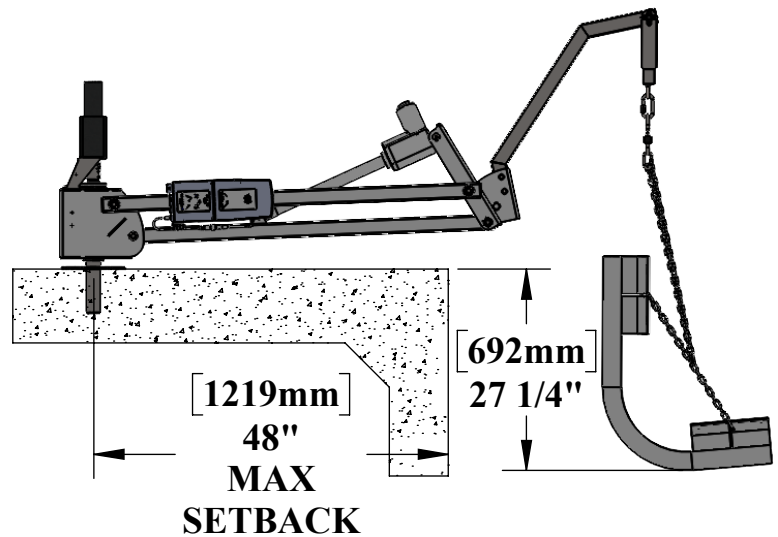

MIGHTY SLING SEAT OPTION

THE MIGHTY SLING SEAT OPTION CAN BE USED ON EITHER THE MIGHTY 400 OR THE MIGHTY 600.

SLING HEIGHT AND DEPTH DIMENSIONS ARE APPROXIMATE AS THE SLING CAN BE ADJUSTED TO FIT THE USERS NEEDS.

NOTE:
*SPECIFICATIONS ARE SUBJECT TO CHANGE WITHOUT NOTICE

PRODUCT:		MIGHTY SLING SEAT	
PART #:		F-MTYSLS	
SCALE:	1:26	DATE:	8/19/2020
DRAWN BY:	KR	REVISION:	01