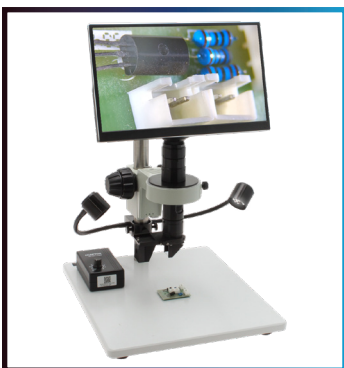

Mighty Cam ES on Post Stand w/ Gooseneck LEDs [22x - 147x]

Item #26700-151-C05-259-570

- 0.6x to 4x Zoom magnification
- Detented Lens for High Accuracy Measurement
- HD camera with both HDMI and USB outputs with Advanced Measurement Software
- 3D viewing with included attachment
- Heavy-duty post stand
- Flexible gooseneck LEDs with brightness adjustment
- LEDs can be positioned where needed for optimal illumination

Mighty Cam Eidos on Track Stand [13x - 94.4x]

Item #26700-151-C05-260-506

- 0.6x to 4x zoom magnification, detented Lens for High Accuracy Measurement
- 3D viewing with included attachment
- Track Stand with Large Base (adjustable overhead & back light)
- All-in-one, compact system w/ built-in measurement software - No PC required
- 1080p Full HD Imaging at 60 FPS
- HDMI Output for additional monitor viewing
- Save high resolution image/video files directly to USB Storage card
- 11.6" built-in HD monitor can be tilted to the optimal viewing angle