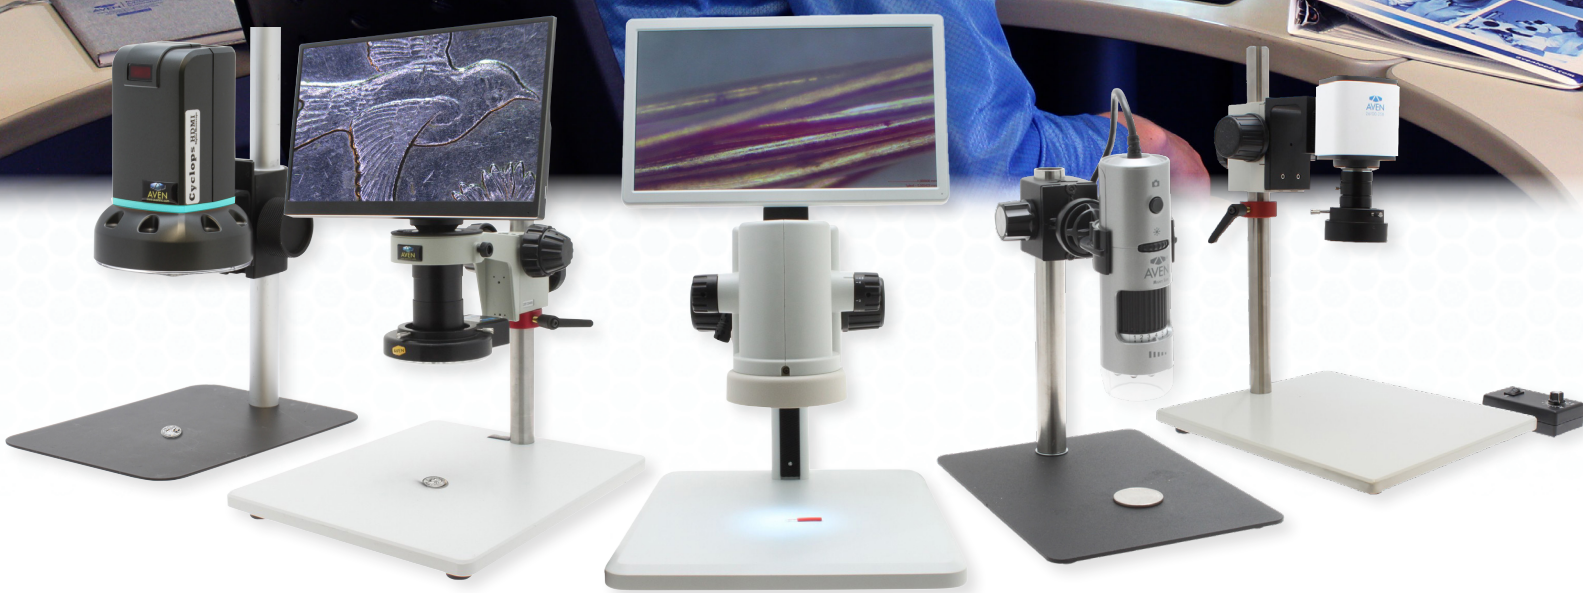

Tools for
Advancing
Innovation

Digital Microscope

Selection Guide

Advantages of Digital Microscopes

Ultra Sharp Digital Magnification

Microscope technology has rapidly advanced over the years. Today's digital microscopes can magnify smaller objects better than ever before. Digital microscopy camera technology enables you to inspect any object, small or large, in ultra sharp digital magnification. With digital microscopes, lenses and positioning are becoming increasingly better. Although it is not as vivid as the 3 dimensional imagery stereo microscopes offer, the 2 dimensional image that is projected onto monitors has become very comparable with the advancement of technology. Accessories like tilt tables and LED lighting help the 2D image on screen become more vivid and appear more 3 dimensional.

USB and HDMI Outputs

Digital microscopes take the technology even further with microscope cameras and the integration of USB capabilities. Live snapshots can now be taken and saved to an inserted USB memory stick or the internal storage of the microscope for quick access. Saving an image to internal storage makes it easy to access for later inspection or to share inspection images with others not in the lab or office.

Having the image magnified onto a screen also allows multiple viewers at the same time which helps improve collaboration and teaching techniques.

Versatile Accessories

Most digital microscopes come with a variety of accessories to enhance inspection for specific projects. Accessories can range from different attachable mounts to creating a variety of angles and working distances with different table pieces. LED lighting accessories also minimizes shadows and hidden elements below the microscope to help with focusing and catching the object at different views.