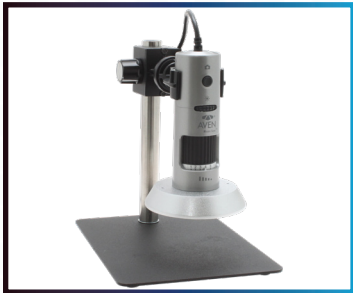

Mighty Scope v2

Digital Microscope

MightyScope v2

Item #26700-218

- Magnification 10x-50x optical and up to 200x digital
- Portable / Hand-held
- Easy plug-and-play USB connection
- Built in LED lighting
- Customize with various stands and lighting arrangements
- MicroViewer Plus Software

BEST FOR: engineers, scientists, doctors, lab techs, forensic examiners, educators and more

Mighty Scope Bundles & Accessories

Mighty Scope v2 w/ Diffuser

Item #26700-218-DFS

- The diffuser can be attached to the Mighty Scope to evenly spread light for shadow-free illumination on shiny objects