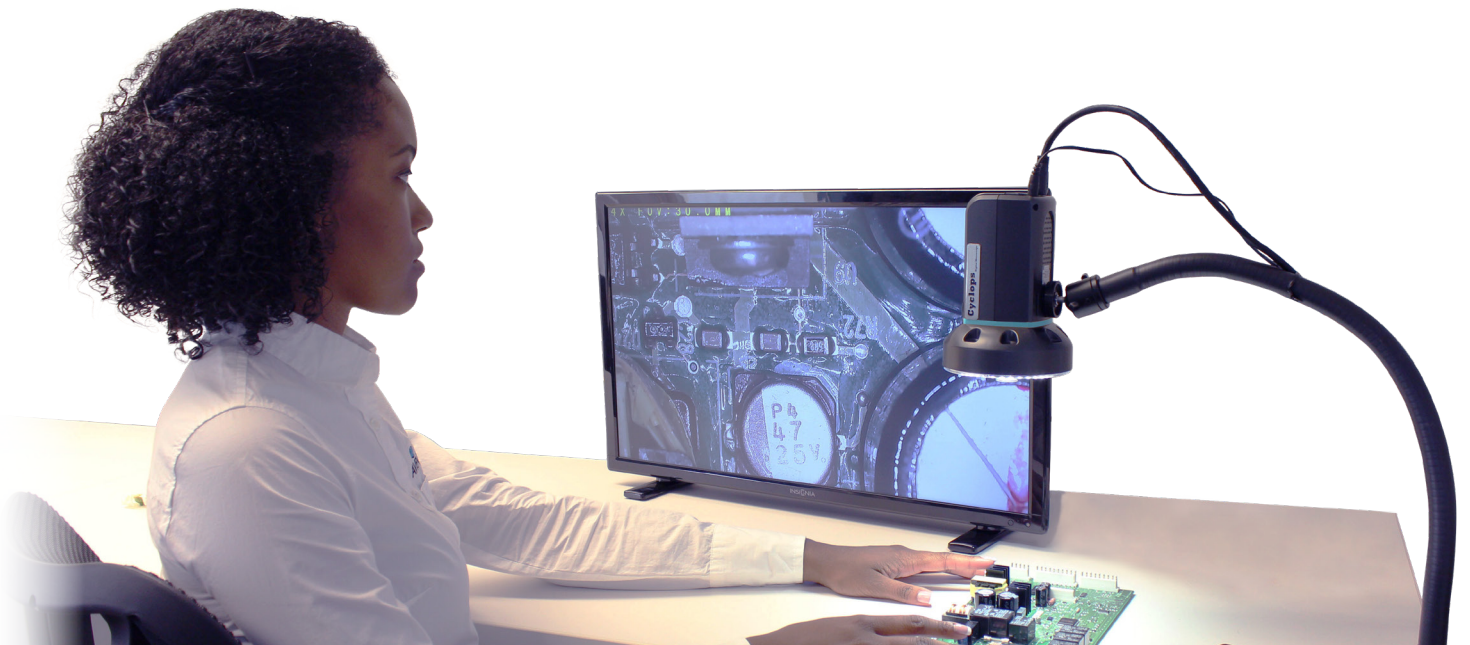

USB and HDMI Outputs

Digital microscopes take the technology even further with microscope cameras and the integration of USB capabilities. Live snapshots can now be taken and saved to an inserted USB memory stick or the internal storage of the microscope for quick access. Saving an image to internal storage makes it easy to access for later inspection or to share inspection images with others not in the lab or office.

Ergonomically Designed for Ease of Use

Working with digital microscopes can reduce overall inspection time. With the image being projected onto a monitor, there is no more neck or eye strain from bending down and looking through binocular lenses, giving ease to long term usage.

Having the image magnified onto a screen also allows multiple viewers at the same time which helps improve collaboration and teaching techniques.

Versatile Accessories

Most digital microscopes come with a variety of accessories to enhance inspection for specific projects. Accessories can range from different attachable mounts to creating a variety of angles and working distances with different table pieces. LED lighting accessories also minimizes shadows and hidden elements below the microscope to help with focusing and catching the object at different views.