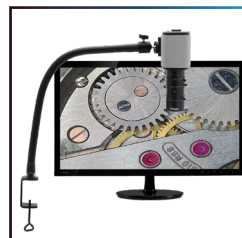

1. **Mighty Cam ES [7x-70x] Macro Lens
   w/ FlexArm Stand #26700-121-ES**
2. 7x - 70x magnification at a 6 inch working distance
   - 18 inch flexible arm with a 360 ball joint provides limitless positioning options
   - Includes an LED ring light with 96 ultra-bright, adjustable LEDs