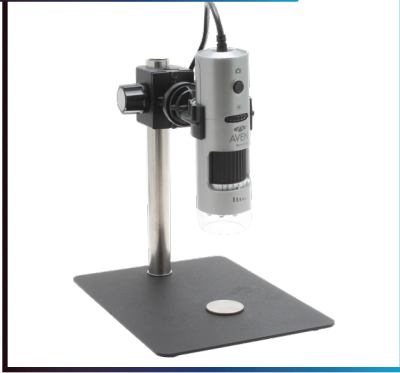

BEST FOR: laboratory use, Industrial Inspection, quality control, life sciences, and green technology

Cyclops Accessories

18" Flex Arm #26800B-558

- 360° Swivel head and magnetic base
- Tilt, rotate and position
- 1/4" Screw mount

Cyclops 4x Long Focus Lens #26700-400-L-4XLF

- 4x Long Lens offers higher magnification at the same working distance

Articulating Arm #26800B-553

- 17.7" Post 16.3" articulating arm
- Heavy Duty Clamp

Cyclops Objective Lens 4x #26700-400-L4X

- Replacement lens to increase magnification 4x

Cyclops Objective Lens 4x w/ Polarizer #26700-400-PL01

- Helps reduce glare and reflection
- 4x Magnification

Cyclops Objective Lens 10x #26700-400-L10X

- Optional lens addition to increase magnification 10x

Mighty Scope v2

Digital Microscope

MightyScope v2

Item #26700-218

- Magnification 10x-50x optical and up to 200x digital
- Portable / Hand-held
- Easy plug-and-play USB connection
- Built in LED lighting
- Customize with various stands and lighting arrangements
- MicroViewer Plus Software