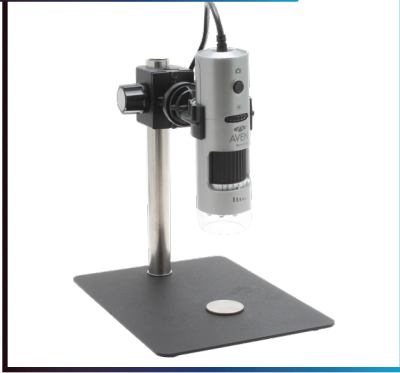

Mighty Scope v2

Digital Microscope

MightyScope v2

Item #26700-218

- Magnification 10x-50x optical and up to 200x digital
- Portable / Hand-held
- Easy plug-and-play USB connection
- Built in LED lighting
- Customize with various stands and lighting arrangements
- MicroViewer Plus Software

BEST FOR: engineers, scientists, doctors, lab techs, forensic examiners, educators and more