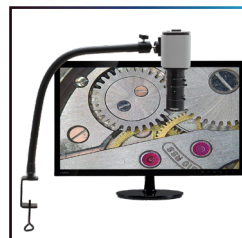

Mighty Cam ES [7x-70x] Macro Lens w/ FlexArm Stand #26700-121-ES

- 7x - 70x magnification at a 6 inch working distance
- 18 inch flexible arm with a 360 ball joint provides limitless positioning options
- Includes an LED ring light with 96 ultra-bright, adjustable LEDs