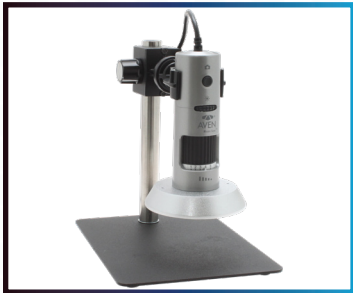

Mighty Scope Bundles & Accessories

Mighty Scope v2 w/ Diffuser

Item #26700-218-DFS

- The diffuser can be attached to the Mighty Scope to evenly spread light for shadow-free illumination on shiny objects