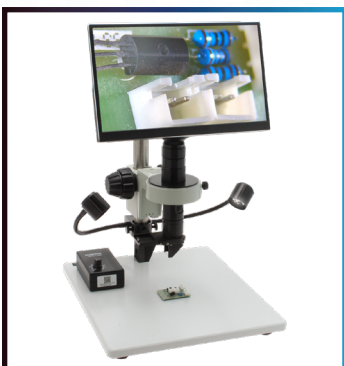

### Mighty Cam ES on Track Stand [22x - 147x]

Item #26700-151-C05-259-506

- 0.6x to 4x Zoom magnification
- Detented Lens for High Accuracy Measurement
- HD camera with both HDMI and USB outputs with Advanced Measurement Software
- 3D viewing with included attachment
- Track Stand with Large Base (adjustable overhead & back light)
- Save high resolution image/video files directly to microSD card
- 1080p Full HD Output

### Mighty Cam ES on Post Stand w/ Gooseneck LEDs [22x - 147x]

Item #26700-151-C05-259-570

- 0.6x to 4x Zoom magnification
- Detented Lens for High Accuracy Measurement
- HD camera with both HDMI and USB outputs with Advanced Measurement Software
- 3D viewing with included attachment
- Heavy-duty post stand
- Flexible gooseneck LEDs with brightness adjustment
- LEDs can be positioned where needed for optimal illumination

### Mighty Cam Eidos on Track Stand [13x - 94.4x]

Item #26700-151-C05-260-506

- 0.6x to 4x zoom magnification, detented Lens for High Accuracy Measurement
- 3D viewing with included attachment
- Track Stand with Large Base (adjustable overhead & back light)
- All-in-one, compact system w/ built-in measurement software - No PC required
- 1080p Full HD Imaging at 60 FPS
- HDMI Output for additional monitor viewing
- Save high resolution image/video files directly to USB Storage card
- 11.6" built-in HD monitor can be tilted to the optimal viewing angle