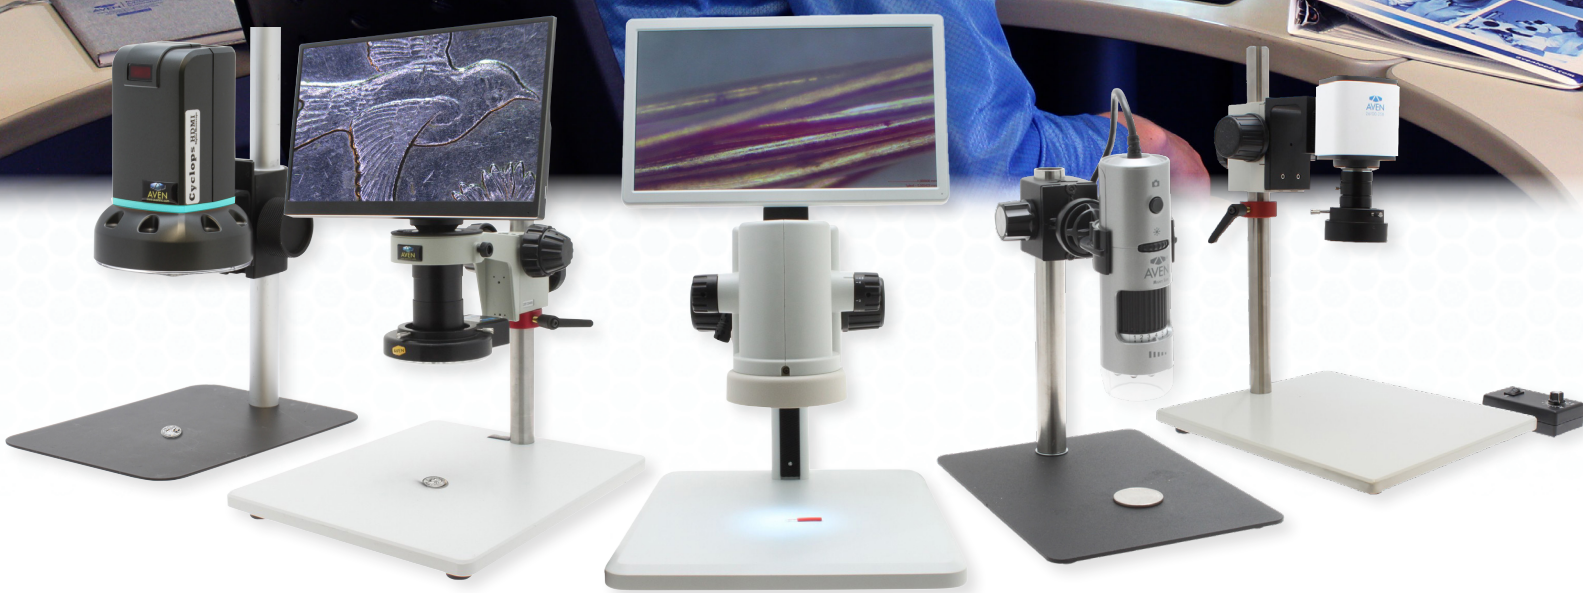

Tools for
Advancing
Innovation

Digital Microscope

Selection Guide