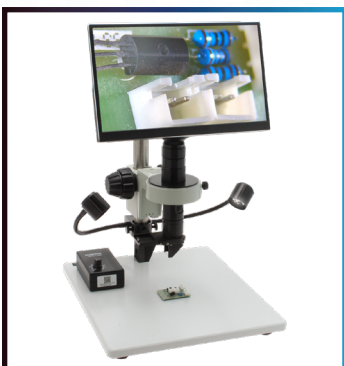

Mighty Cam ES on Track Stand [22x - 147x]

Item #26700-151-C05-259-506

- 0.6x to 4x Zoom magnification
- Detented Lens for High Accuracy Measurement
- HD camera with both HDMI and USB outputs with Advanced Measurement Software
- 3D viewing with included attachment
- Track Stand with Large Base (adjustable overhead & back light)
- Save high resolution image/video files directly to microSD card
- 1080p Full HD Output

Mighty Cam ES on Post Stand w/ Gooseneck LEDs [22x - 147x]

Item #26700-151-C05-259-570

- 0.6x to 4x Zoom magnification
- Detented Lens for High Accuracy Measurement
- HD camera with both HDMI and USB outputs with Advanced Measurement Software
- 3D viewing with included attachment
- Heavy-duty post stand
- Flexible gooseneck LEDs with brightness adjustment
- LEDs can be positioned where needed for optimal illumination

Mighty Cam Eidos on Track Stand [13x - 94.4x]

Item #26700-151-C05-260-506

- 0.6x to 4x zoom magnification, detented Lens for High Accuracy Measurement
- 3D viewing with included attachment
- Track Stand with Large Base (adjustable overhead & back light)
- All-in-one, compact system w/ built-in measurement software - No PC required
- 1080p Full HD Imaging at 60 FPS
- HDMI Output for additional monitor viewing
- Save high resolution image/video files directly to USB Storage card
- 11.6" built-in HD monitor can be tilted to the optimal viewing angle

Mighty Cam Eidos on Post Stand w/ Gooseneck LEDs [13x - 94.4x]

Item #26700-151-C05-260-570

- 0.6x to 4x zoom magnification, detented Lens for High Accuracy Measurement
- 3D viewing with included attachment
- Heavy-duty post stand with adjustable LEDs
- All-in-one, compact system w/ built-in measurement software - No PC required
- 1080p Full HD Imaging at 60 FPS
- HDMI Output for additional monitor viewing
- Save high resolution image/video files directly to USB Storage card
- 11.6" built-in HD monitor can be tilted to the optimal viewing angle