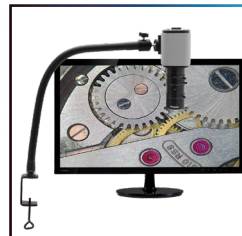

1. **Mighty Cam ES [7x-70x] Macro Lens
   w/ FlexArm Stand #26700-121-ES**
2. 7x - 70x magnification at a 6 inch working distance
   - 18 inch flexible arm with a 360 ball joint provides limitless positioning options
   - Includes an LED ring light with 96 ultra-bright, adjustable LEDs