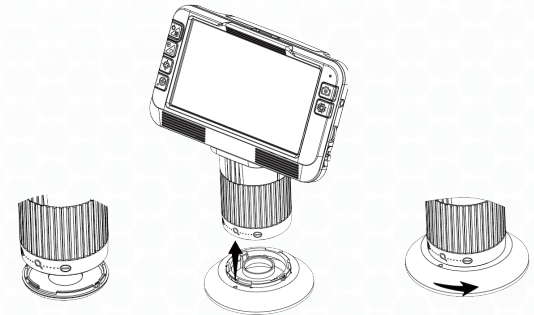

All-in-One System	34" Spring Balanced Arm	Diffuser Attachment	ezImageX3 Software
Built-in 5" high resolution LED screen	Can be raised, lowered, and tilted as needed	Reduces glare & provides even illumination	Measure, share, annotate and more

Mighty Scope ClearVue

Digital Microscope with Diffuser and 34" Spring Balanced Arm w/ Table Clamp

The Mighty Scope ClearVue with Diffuser and 34" Spring Balanced Arm w/ Table Clamp has a built in 5" high resolution LED screen offering a magnification range of 8x - 25x. The diffuser attachment reduces glare while providing even illumination on shiny and reflective parts. The spring balanced arm can be raised, lowered, and tilted as needed. The swivel motion also makes it easy to move the ClearVue out of the way when not in use. The included rechargeable battery allows users to operate the microscope without a power supply for hours thus making it suitable for field projects. You can also connect this microscope to an external monitor via an HDMI output for viewing images on a larger screen. The images can be saved on the included Micro SD card.

**With
Diffuser**

**Without
Diffuser**

Mighty Scope ClearVue	
Digital Microscope [8x-25x] w/Diffuser & 34" Spring Balanced Arm w/ Table Clamp	
Item #	26700-220-559D
Magnification	8x-25x 40x-120x (on 24" Monitor)
Working Distance	45mm - 95mm
Resolution	1920(H) x 1080(V)
Image Sensor	2M CMOS Sensor
Illumination	Integrated Ring Light
Interface	<ul style="list-style-type: none"> • Mini USB • HDMI (Type A)
PC Software	ezImageX3
Package Contents	<ul style="list-style-type: none"> • Mighty Scope ClearVue digital microscope • Diffuser attachment • USB cable • Power supply • Snap shot remote control • 32gb MicroSD Card • 2600mAh 18650 Li-ion battery • User guide • Adjustable 34" Spring Balanced Arm w/ Table Clamp • Free ezImageX3 software download