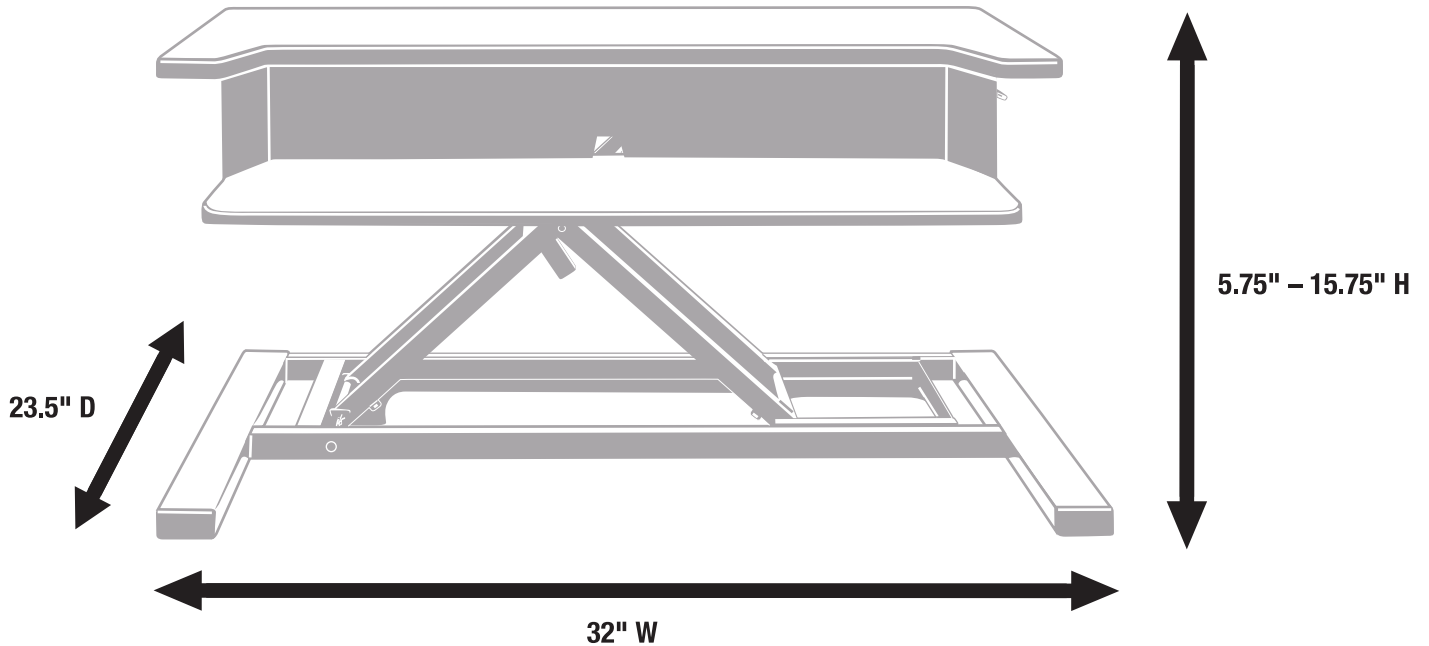

LVLUP PRO32-WO - 32" STANDING DESKTOP CONVERTER

Product Specifications:

Item Number	LVLUP PRO32-WO
Dimensions	32" W x 23.5" D x 5.75" – 15.75" H (top shelf)
Frame Make	Steel
Frame Color Finish	Charcoal
Desktop Color Finish	White Oak
Desktop Make	Medium Density Fiberboard (MDF) w/ Polyvinyl Chloride (PVC)
Top Shelf Dimensions	32" W x 13.75" D
Lower Shelf Dimensions	27.5" W x 9.75" D
Height Adjustment Mechanism	Pneumatic air cylinder
Weight Capacity	35 lbs.
Meets ANSI/BIFMA	Yes
Ship Method	Ground
Shipping Carton Dims	One carton; 36" W x 27" D x 6" H
Shipping Weight	47 lbs.
Assembly Required	No