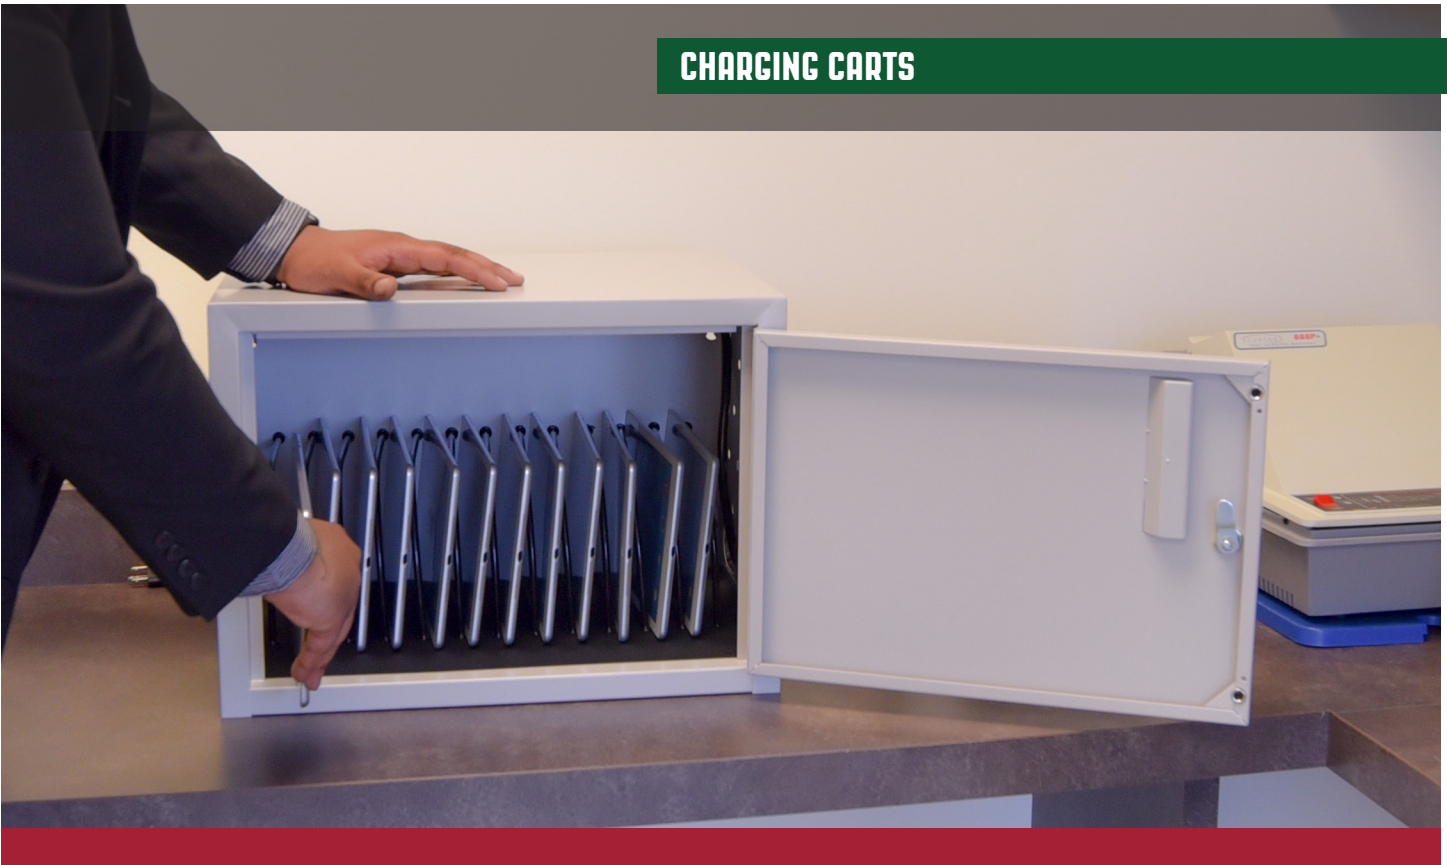

CHARGING CARTS

12 TABLET WALL/DESK CHARGING BOX

Luxor's bestselling wall/desk charging station, the LLTMW12-G, is the perfect fit for users who need their devices in one specific and easily accessible location. The fully assembled tablet charging station has a padded interior with rubber-coated dividers, which keep tablets safely in place to avoid any damage or scratching. For additional protection, two ventilated sides allow constant airflow to eliminate overheating, even when the front door is closed and locked for safe keeping. Whether your charging station is best suited resting on an office desk or mounted on the library wall, keep your workplace coordinated with this durable and discreet charging box.

LLTMW12-G

FEATURES

- Meets ANSI/BIFMA standards
- 12 tablet capacity is ideal for offices or libraries
- Steel unit conceals charging devices when not in use
- Tablets safely rest between padded 1" dividers
- Includes two keys for front door lock
- Charging station can securely sit on flat surface or mount to office wall
- Arrives assembled; includes drywall mounting hardware
- Unit comes fully assembled
- Ships ground in one carton