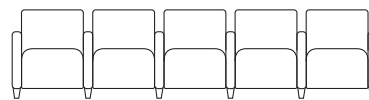

Guest Chair w/ Swivel Tablet
500lb. Capacity
#Q1631G3

Guest Chair w/ Casters
and Swivel Tablet 500lb. Capacity
#Q1631C3

Loveseat
#Q1501G3

Loveseat/Armless
#Q1502G3

2 Seat Sofa
#Q2401G3

2 Seat Sofa/Armless
#Q2402G3

2 Seats w/ Center Arm
#Q2403G3

3 Seat Sofa
#Q3401G3

3 Seat Sofa/Armless
#Q3402G3

3 Seats w/ Center Arms
#Q3403G3

4 Seat Sofa
#Q4401G3

4 Seat Sofa/Armless
#Q4402G3

4 Seats w/ Center Arms
#Q4403G3

5 Seat Sofa
#Q5401G3

5 Seat Sofa/Armless
#Q5402G3

5 Seats w/ Center Arms
#Q5403G3

1 Seat Bench
#Q1001B3

Loveseat Bench
#Q1005B3

2 Seat Bench
#Q2001B3

3 Seat Bench
#Q3001B3

4 Seat Bench
#Q4001B3

5 Seat Bench
#Q5001B3