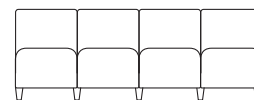

Guest Chair w/ Swivel Tablet
500lb. Capacity
#Q1631G3

Guest Chair w/ Casters
and Swivel Tablet 500lb. Capacity
#Q1631C3

Loveseat
#Q1501G3

Loveseat/Armless
#Q1502G3

2 Seat Sofa
#Q2401G3

2 Seat Sofa/Armless
#Q2402G3

2 Seats w/ Center Arm
#Q2403G3

3 Seat Sofa
#Q3401G3

3 Seat Sofa/Armless
#Q3402G3

3 Seats w/ Center Arms
#Q3403G3

4 Seat Sofa
#Q4401G3

4 Seat Sofa/Armless
#Q4402G3

4 Seats w/ Center Arms
#Q4403G3

5 Seat Sofa
#Q5401G3

5 Seat Sofa/Armless
#Q5402G3

5 Seats w/ Center Arms
#Q5403G3

1 Seat Bench
#Q1001B3

Loveseat Bench
#Q1005B3

2 Seat Bench
#Q2001B3

3 Seat Bench
#Q3001B3

4 Seat Bench
#Q4001B3

5 Seat Bench
#Q5001B3