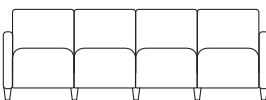

Guest Chair w/ Swivel Tablet
500lb. Capacity
#Q1631G3

Guest Chair w/ Casters
and Swivel Tablet 500lb. Capacity
#Q1631C3

Loveseat
#Q1501G3

Loveseat/Armless
#Q1502G3

2 Seat Sofa
#Q2401G3

2 Seat Sofa/Armless
#Q2402G3

2 Seats w/ Center Arm
#Q2403G3

3 Seat Sofa
#Q3401G3

3 Seat Sofa/Armless
#Q3402G3

3 Seats w/ Center Arms
#Q3403G3

4 Seat Sofa
#Q4401G3

4 Seat Sofa/Armless
#Q4402G3

4 Seats w/ Center Arms
#Q4403G3

5 Seat Sofa
#Q5401G3

5 Seat Sofa/Armless
#Q5402G3

5 Seats w/ Center Arms
#Q5403G3

1 Seat Bench
#Q1001B3

Loveseat Bench
#Q1005B3

2 Seat Bench
#Q2001B3

3 Seat Bench
#Q3001B3

4 Seat Bench
#Q4001B3

5 Seat Bench
#Q5001B3