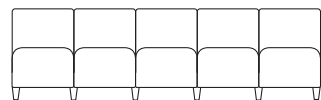

Guest Chair w/ Swivel Tablet
500lb. Capacity
#Q1631G3

Guest Chair w/ Casters
and Swivel Tablet 500lb. Capacity
#Q1631C3

Loveseat
#Q1501G3

Loveseat/Armless
#Q1502G3

2 Seat Sofa
#Q2401G3

2 Seat Sofa/Armless
#Q2402G3

2 Seats w/ Center Arm
#Q2403G3

3 Seat Sofa
#Q3401G3

3 Seat Sofa/Armless
#Q3402G3

3 Seats w/ Center Arms
#Q3403G3

4 Seat Sofa
#Q4401G3

4 Seat Sofa/Armless
#Q4402G3

4 Seats w/ Center Arms
#Q4403G3

5 Seat Sofa
#Q5401G3

5 Seat Sofa/Armless
#Q5402G3

5 Seats w/ Center Arms
#Q5403G3

1 Seat Bench
#Q1001B3

Loveseat Bench
#Q1005B3

2 Seat Bench
#Q2001B3

3 Seat Bench
#Q3001B3

4 Seat Bench
#Q4001B3

5 Seat Bench
#Q5001B3