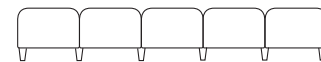

2 Seats w/ Center Arm
#Q2403G3

3 Seat Sofa
#Q3401G3

3 Seat Sofa/Armless
#Q3402G3

3 Seats w/ Center Arms
#Q3403G3

4 Seat Sofa
#Q4401G3

4 Seat Sofa/Armless
#Q4402G3

4 Seats w/ Center Arms
#Q4403G3

5 Seat Sofa
#Q5401G3

5 Seat Sofa/Armless
#Q5402G3

5 Seats w/ Center Arms
#Q5403G3

1 Seat Bench
#Q1001B3

Loveseat Bench
#Q1005B3

2 Seat Bench
#Q2001B3

3 Seat Bench
#Q3001B3

4 Seat Bench
#Q4001B3

5 Seat Bench
#Q5001B3

End Table
#Q1275T5

Coffee Table
#Q1475T5

Sofa Table
#Q1575T5

*All Siena products are available with solid wood or brushed steel legs

Siena products are available in all Lesro fabric, healthcare vinyl, Crypton, SOM and COM options, as well as Lesro finish selections; Natural, Medium, Cherry, Mahogany, Walnut, Black and Brushed Steel. Please visit www.lesro.com for additional information.