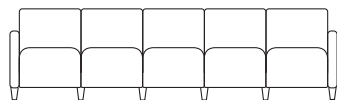

Guest Chair w/ Swivel Tablet
500lb. Capacity
#Q1631G3

Guest Chair w/ Casters
and Swivel Tablet 500lb. Capacity
#Q1631C3

Loveseat
#Q1501G3

Loveseat/Armless
#Q1502G3

2 Seat Sofa
#Q2401G3

2 Seat Sofa/Armless
#Q2402G3

2 Seats w/ Center Arm
#Q2403G3

3 Seat Sofa
#Q3401G3

3 Seat Sofa/Armless
#Q3402G3

3 Seats w/ Center Arms
#Q3403G3

4 Seat Sofa
#Q4401G3

4 Seat Sofa/Armless
#Q4402G3

4 Seats w/ Center Arms
#Q4403G3

5 Seat Sofa
#Q5401G3

5 Seat Sofa/Armless
#Q5402G3

5 Seats w/ Center Arms
#Q5403G3

1 Seat Bench
#Q1001B3

Loveseat Bench
#Q1005B3

2 Seat Bench
#Q2001B3

3 Seat Bench
#Q3001B3

4 Seat Bench
#Q4001B3

5 Seat Bench
#Q5001B3