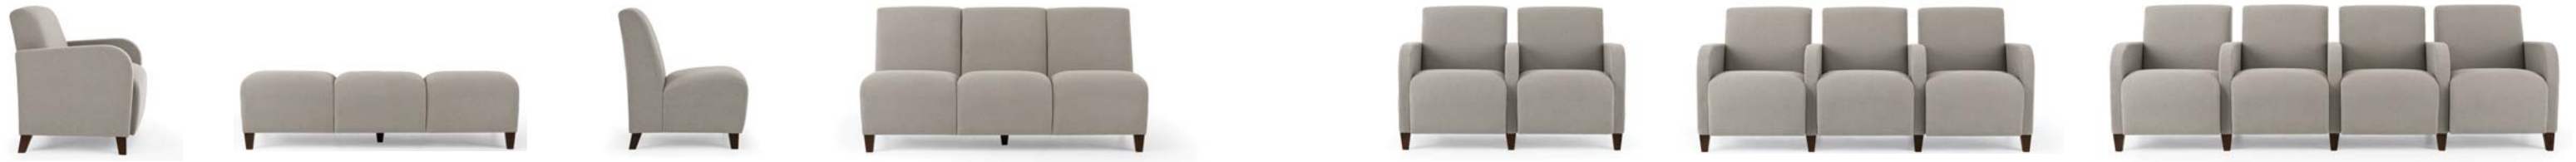

Sienna

Leaders in Reception Seating

Siena Product Selection Guide

Guest Chair
#Q1401G3

Guest Chair w/ Casters
#Q1401C3

Guest Chair/Armless
#Q1402G3

Guest Chair/Armless
w/ Casters
#Q1402C3

Guest Chair w/ Swivel Tablet
#Q1431G3

Guest Chair w/ Casters
and Swivel Tablet
#Q1431C3

Guest Chair 500lb. Capacity
#Q1601G3

Guest Chair w/ Casters
500lb. Capacity
#Q1601C3

Guest Chair/Armless
500lb. Capacity
#Q1602G3

Guest Chair/Armless
w/ Casters 500lb. Capacity
#Q1602C3

Guest Chair w/ Swivel Tablet
500lb. Capacity
#Q1631G3

Guest Chair w/ Casters
and Swivel Tablet 500lb. Capacity
#Q1631C3

Loveseat
#Q1501G3

Loveseat/Armless
#Q1502G3

2 Seat Sofa
#Q2401G3

2 Seat Sofa/Armless
#Q2402G3

2 Seats w/ Center Arm
#Q2403G3

3 Seat Sofa
#Q3401G3

3 Seat Sofa/Armless
#Q3402G3

3 Seats w/ Center Arms
#Q3403G3

4 Seat Sofa
#Q4401G3

4 Seat Sofa/Armless
#Q4402G3

4 Seats w/ Center Arms
#Q4403G3

5 Seat Sofa
#Q5401G3