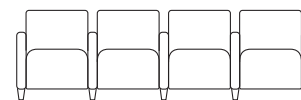

Guest Chair w/ Swivel Tablet
500lb. Capacity
#Q1631G3

Guest Chair w/ Casters
and Swivel Tablet 500lb. Capacity
#Q1631C3

Loveseat
#Q1501G3

Loveseat/Armless
#Q1502G3

2 Seat Sofa
#Q2401G3

2 Seat Sofa/Armless
#Q2402G3

2 Seats w/ Center Arm
#Q2403G3

3 Seat Sofa
#Q3401G3

3 Seat Sofa/Armless
#Q3402G3

3 Seats w/ Center Arms
#Q3403G3

4 Seat Sofa
#Q4401G3

4 Seat Sofa/Armless
#Q4402G3

4 Seats w/ Center Arms
#Q4403G3

5 Seat Sofa
#Q5401G3

5 Seat Sofa/Armless
#Q5402G3

5 Seats w/ Center Arms
#Q5403G3

1 Seat Bench
#Q1001B3

Loveseat Bench
#Q1005B3

2 Seat Bench
#Q2001B3

3 Seat Bench
#Q3001B3

4 Seat Bench
#Q4001B3

5 Seat Bench
#Q5001B3