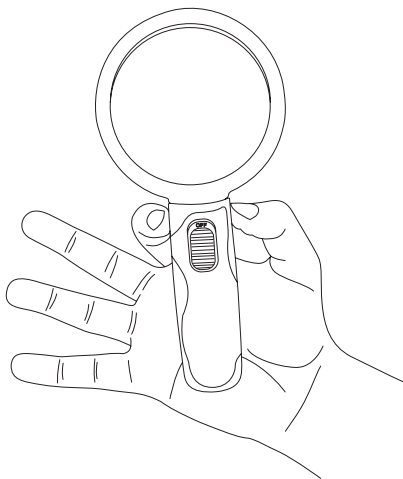

vive®

LED MAGNIFYING GLASS

User Manual
LVA1061

WHAT'S INCLUDED

5x Zoom Lens

10x Zoom Lens

Handle/Battery Compartment

CHANGING THE LENS:

1. Use your thumb and pointer finger to press tabs on both sides of the handle.

2. Remove the lens.

3. Insert the lens into the slot. You should hear an audible click when the lens is securely in place.

BATTERIES

You will need 3 AAA batteries.

1. The battery compartment is located on the back of the handle. Press the tab with your finger to open the compartment to reveal the batteries.

2. Remove old batteries and replace with three AAA batteries. Be sure that the positive and negative polarity is correct.