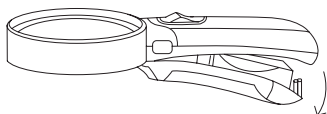

BATTERIES

You will need 3 AAA batteries.

1. The battery compartment is located on the back of the handle. Press the tab with your finger to open the compartment to reveal the batteries.

2. Remove old batteries and replace with three AAA batteries. Be sure that the positive and negative polarity is correct.

3. Close the battery compartment and snap it into place.