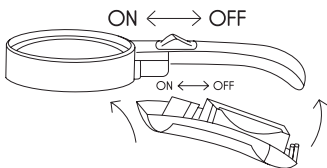

BATTERIES

You will need 3 AAA batteries.

1. The battery compartment is located on the back of the handle. Press the tab with your finger to open the compartment to reveal the batteries.

2. Remove old batteries and replace with three AAA batteries. Be sure that the positive and negative polarity is correct.

3. Close the battery compartment and snap it into place.