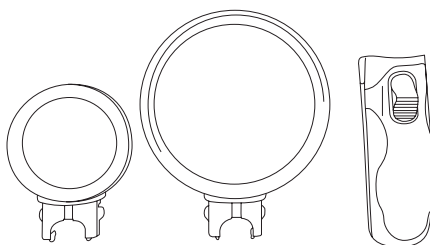

vive®

LED MAGNIFYING GLASS

User Manual
LVA1061

WHAT'S INCLUDED

5x Zoom Lens

10x Zoom Lens

Handle/Battery Compartment

CHANGING THE LENS:

1. Use your thumb and pointer finger to press tabs on both sides of the handle.

2. Remove the lens.

3. Insert the lens into the slot. You should hear an audible click when the lens is securely in place.

BATTERIES

You will need 3 AAA batteries.

1. The battery compartment is located on the back of the handle. Press the tab with your finger to open the compartment to reveal the batteries.

2. Remove old batteries and replace with three AAA batteries. Be sure that the positive and negative polarity is correct.