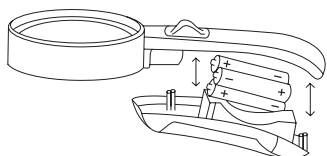

BATTERIES

You will need 3 AAA batteries.

1. The battery compartment is located on the back of the handle. Press the tab with your finger to open the compartment to reveal the batteries.

2. Remove old batteries and replace with three AAA batteries. Be sure that the positive and negative polarity is correct.

3. Close the battery compartment and snap it into place.