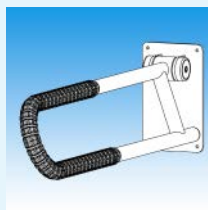

Kratos Grab Bars

Features

- SafetyGrip® for the most secure hold
- Rated for up to 350lb
- Affordable, configurable, attractive
- Customize an installation that's perfect for YOU!

Technical specification

Kratos Capto Straight Wall mounted Grab Bar

Grab Bar length

Product code
Weight Capacity*
Available Colors

| 14" | 24" | 36" | 46" |
|--------------|--------------|--------------|--------------|
| KCSG714 | KCSG724 | KCSG736 | KCSG746 |
| 350lb | 350lb | 350lb | 350lb |
| black, white | black, white | black, white | black, white |

Kratos Capto Hinged Wall mounted Grab Bar

Capto V

Grab Bar length

Product code
Weight Capacity*
Available Colors

| 2x24" |
|--------------|
| KCSG750 |
| 350lb |
| black, white |

Capto 9

Grab Bar length

Product code
Weight Capacity*
Available Colors

| 2x24" |
|--------------|
| KCSG750 |
| 350lb |
| black, white |

Kratos Bia Hinged rear wall grab bar

- Support arm that folds neatly out of the way when not in use.
- Typically mounted on one or both sides of the toilet.
- Innovative offset rail helps reduce wrist strain.
- Protected by antimicrobial AlphaSan®.