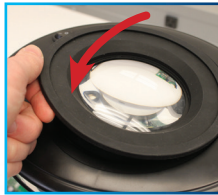

# In-X

Interchangeable Magnification  
*Patent Pending*

- Interchangeable Lenses
- Choose Your Magnification
- 64 SMD LEDs
- 20,000 Hour Lifespan
- Brightness Controls
- Touch Sensitive Buttons
- Spring Balanced Arm
- No Pinch Hazards

## The Next Level

- change lenses
- pand magnification
- tended flexibility

### Easy Lens Replacement, No Tools Required

Remove Lens

Insert New Lens

Interchangeable Lens  
5 diopter, 2.25x magnification

Brightness Control  
touch sensitive buttons

Covered Spring  
Balanced Arm

no pinching hazards or  
exposed springs