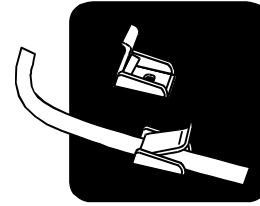

Attaching Hardware Information on page 50

HIP BELTS & CHEST STRAPS

*Parts included vary depending on which belt you have.
You may not have all parts shown here.*

METAL ATTACHING CLIPS

Depending on width of strap, thread strap as shown.

Metal Attaching Clip & 1" Or 1.5" Strap

Metal Attaching Clip & 2" Strap

CAM LOCK BUCKLES

Thread strap through buckle and push top down to hold strap in place.

SLIDING DOUBLE-D CLIPS

Use Sliding Double-D Clips to loop straps around chair frame.