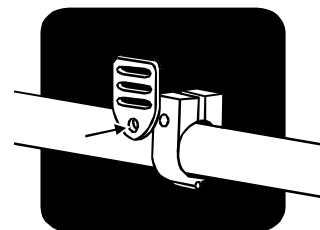

HINGED COLLARS

Attach Hinged Collars to chair frame. Attach Metal Attaching Clips or Cam Lock Buckles to Hinged Collars.