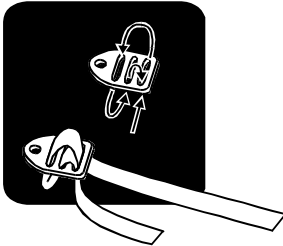

- Choose a belt and choose the same size attaching hardware
- Give both part numbers when ordering

Belt Bulk Pack, 20 Pieces	Attaching Hardware Bulk Pack, 20 Sets
1" Straps, 4.25"L x 1.75"H Pads . . .61000	1" Metal Clips63101
1" Straps, 5.25"L x 1.75"H Pads . . .61100	1" Cam Locks63102
1" Straps, 6.25"L x 1.75"H Pads . . .61200	1" Metal Clips & Hinged Collars . .63104
	1" Cam Locks & Hinged Collars . .63105
1.5" Straps, 5.25"L x 2.25"H Pads .62000	1.5" Metal Clips63111
1.5" Straps, 7.25"L x 2.25"H Pads .62100	1.5" Cam Locks63112
1.5" Straps, 9.25"L x 2.5"H Pads . . .62200	1.5" Metal Clips & Hinged Collars .63114
	1.5" Cam Locks & Hinged Collars .63115
2" Straps, 9.25"L x 3"H Pads64000	2" Metal Clips63121
2" Straps, 11.25"L x 3"H Pads64100	2" Cam Locks63122
	2" Metal Clips & Hinged Collars . .63124
	2" Cam Locks & Hinged Collars . .63125

Attaching Hardware Information on page 50

HIP BELTS & CHEST STRAPS

*Parts included vary depending on which belt you have.
You may not have all parts shown here.*

METAL ATTACHING CLIPS

Depending on width of strap, thread strap as shown.

Metal Attaching Clip & 1" Or 1.5" Strap

Metal Attaching Clip & 2" Strap

CAM LOCK BUCKLES

Thread strap through buckle and push top down to hold strap in place.

SLIDING DOUBLE-D CLIPS

Use Sliding Double-D Clips to loop straps around chair frame.