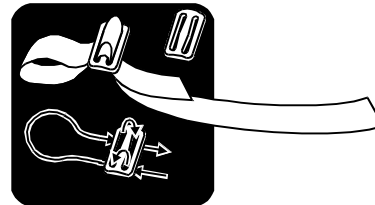

Metal Attaching Clip & 1" Or 1.5" Strap

Metal Attaching Clip & 2" Strap

CAM LOCK BUCKLES

Thread strap through buckle and push top down to hold strap in place.

SLIDING DOUBLE-D CLIPS

Use Sliding Double-D Clips to loop straps around chair frame.