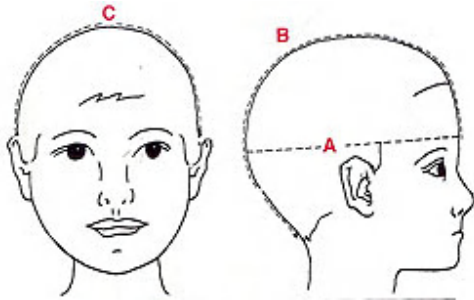

Helmet Sizing Chart

***important: Measurements are in inches.**

(A) Circumference Range		
Size	Soft Shell	Hard Shell
infant	16 1/4... 17	--
xx-small	17 1/2...18 1/4	17 1/4...18
x-small	19...19 3/4	19 1/4...20
small	20 3/4...21 1/2	20 1/2...21 1/4
medium	21 1/2...22 1/4	21 1/2...22 1/4
large	23...23 3/4	22 1/2...23 1/4
x-large	24...24 3/4	24 1/2...25 1/4
xx-large	25 1/2 ...26 1/4	26...26 3/4
(B) Occipital		
Size	Soft Shell	Hard Shell
infant	11 1/2	--
xx-small	12 3/4	12 1/2
x-small	13 3/4	13 1/4
small	14 1/2	15
medium	15 1/4	16 1/2
large	16 1/2	16 3/4
x-large	17 1/2	17 1/2
xx-large	18 1/2	18 3/4

Since proper fit is important for the comfort of the person wearing headgear, measurements should be determined by professional personnel.

Measure the head circumference (A) at eyebrow level. Occipital measurement (b) is taken from eyebrow level to the back of the head at the point that the helmet is to end. Over the top of the Head (C) to top of ears. If for some reason the measurements do not fall within the above guidelines, or if there are other considerations to be taken into account, please refer to the page for information on Custom Helmets.

(C) Ear To Ear		
Size	Soft Shell	Hard Shell
infant	8 1/4	--
xx-small	9 1/2	9 1/4
x-small	9 1/2	10
small	10 1/2	11 3/4
medium	11	12 1/2
large	12	12 3/4
x-large	13	13 1/4
xx-large	13 3/4	15

Measurements are in inches