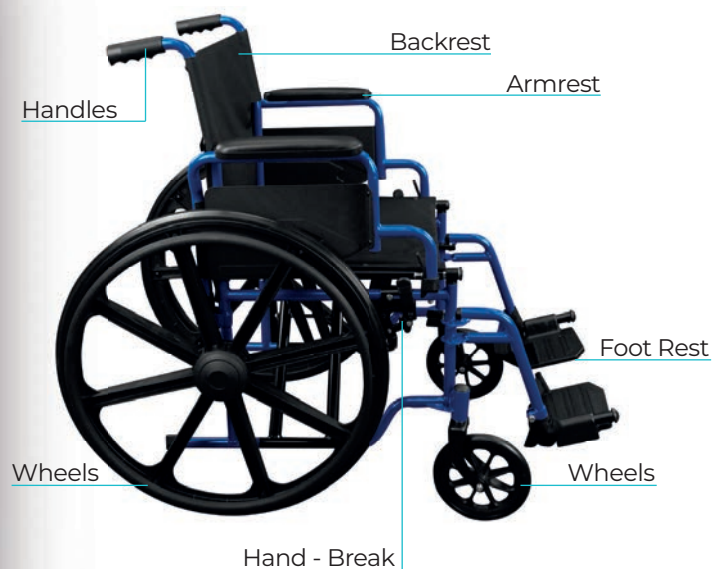

COLORS:

HEAVY-DUTY AND LIGHTWEIGHT