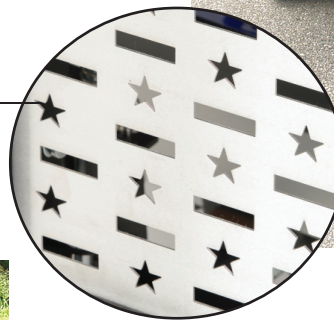

AL500 / AL500HD Universal Power Chair Lifts

Fits Virtually All Power Chairs

Harmar's AL500 and AL500 Heavy Duty accommodates virtually any power chair. Available in traditional 350 lbs. or heavy-duty 400 lbs. models.

Features & Benefits

- Easy, one-switch operation, license plate light, key switch and courtesy light
- (4) self-tensioning Q'Straint retractors; no chair modifications required
- Manual crank backup and license plate mount included
- Swing-Away option available

Stars -N- Stripes platform, designed and engineered for maximum strength and durability is now standard on select aluminum skin Harmar Outside Platform Lifts.

Optional AL105 Swing-Away Shown

Swing-Away Options