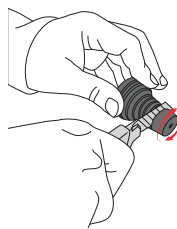

NEW!

Grooved Mushroom Joystick Handle

A revolutionary new joystick handle, the Grooved Mushroom takes the best features of several previous Bodypoint® models and advances them to the next level. Its hand-filling shape, top and side grooves, and height-adaptability make it ultra versatile to meet a wide range of user needs.

Part Numbers

PC110A	For 4.8 mm (3/16") stem size
PC110B	For 6.4 mm (1/4") stem size

Easily cut to desired height with a utility knife

60 mm
(2-3/8")

28 mm
(1-1/8")