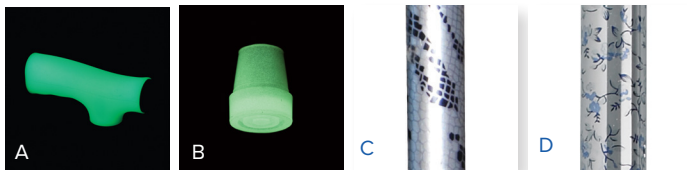

RTL10304SM
Silver Mist

-
-
-
-

Folding Canes With Silicone Glow Grip Handle & Tip

Item #	Color	UOM
RTL10304SM	Silver Mist	1/ea
RTL10304LB	Light Blue	1/ea
RTL10304CE	Celebration	1/ea
RTL10304BTY	Butterfly	1/ea
RTL10304TD	Tie-Dye	1/ea
RTL10304WO	Wood	1/ea
RTL10304CR	Copper	1/ea
RTL10304PB	Paisley Black	1/ea
RTL10304LP	Leopard	1/ea
RTL10304OF	Floral	1/ea

- Handle and tip glow in the dark. (Figure A - B)
- Handle height adjusts from 33" to 37".
- Manufactured with sturdy, anodized, extruded aluminum tubing.
- Available in Silver Mist (Figure C), Light blue (Figure D), Celebration (Figure E), Butterfly (Figure F), Tie-Dye (Figure G), Wood (Figure H), Copper (Figure I), Paisley Black (Figure J), Leopard (Figure K), and Floral (Figure L).
- Metal (lock nut) silencer.
- 300 lb. Weight Capacity.
- Soft, silicone handle for added comfort.