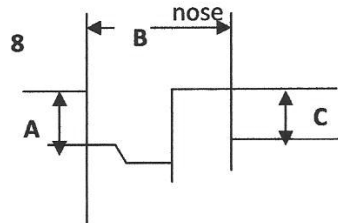

R-450R DECK CONFIGURATOR ROTATIONAL SERIES LIFTS

PLEASE CHOOSE WHICH APPLICATION YOUR POOL GUTTER BEST REPRESENTS

Fully Recessed Gutter

Fully Recessed Gutter
W/ parapet

Partially Recessed
Gutter

Gutter less Deck

Flush Gutter & Deck
With or without bull

Rollout Gutter

Above Ground Pool

Gutter System with Curb

LEGEND MIN/MAX

A= (Draft) pool deck to water line 0 – 9"

B= Width of Gutter 1 – 35"

C= Height of Curb 1 – 18"