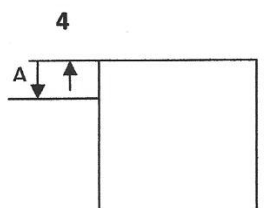

Gutter less Deck