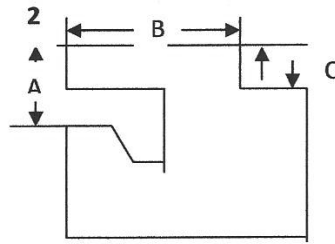

Fully Recessed Gutter
W/ parapet