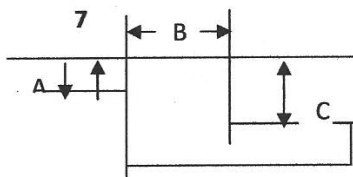

R-450R DECK CONFIGURATOR ROTATIONAL SERIES LIFTS

PLEASE CHOOSE WHICH APPLICATION YOUR POOL GUTTER BEST REPRESENTS

Fully Recessed Gutter

Fully Recessed Gutter
W/ parapet

Partially Recessed
Gutter

Gutter less Deck

Flush Gutter & Deck
With or without bull

Rollout Gutter

Above Ground Pool

Gutter System with Curb

LEGEND MIN/MAX

A= (Draft) pool deck to water line 0 – 9"

B= Width of Gutter 1 – 35"

C= Height of Curb 1 – 18"