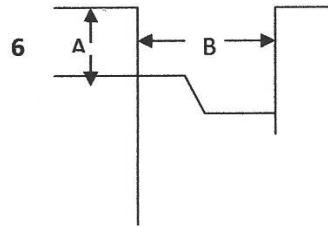

R-450R DECK CONFIGURATOR ROTATIONAL SERIES LIFTS

PLEASE CHOOSE WHICH APPLICATION YOUR POOL GUTTER BEST REPRESENTS

Fully Recessed Gutter

Fully Recessed Gutter
W/ parapet

Partially Recessed
Gutter

Gutter less Deck

Flush Gutter & Deck
With or without bull

Rollout Gutter

Above Ground Pool

Gutter System with Curb

LEGEND MIN/MAX

A= (Draft) pool deck to water line 0 – 9"

B= Width of Gutter 1 – 35"

C= Height of Curb 1 – 18"