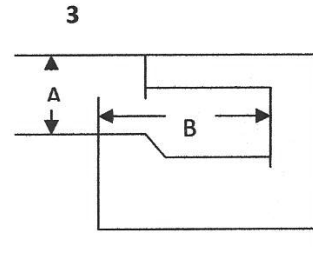

R-450R DECK CONFIGURATOR ROTATIONAL SERIES LIFTS

PLEASE CHOOSE WHICH APPLICATION YOUR POOL GUTTER BEST REPRESENTS

Fully Recessed Gutter

Fully Recessed Gutter
W/ parapet

Partially Recessed
Gutter

Gutter less Deck

Flush Gutter & Deck
With or without bull

Rollout Gutter

Above Ground Pool

Gutter System with Curb

LEGEND MIN/MAX

A= (Draft) pool deck to water line 0 – 9"

B= Width of Gutter 1 – 35"

C= Height of Curb 1 – 18"