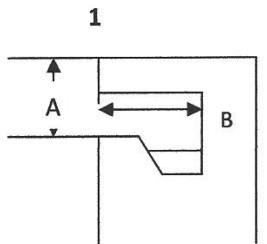

New ADA Laws

- All of our lifts are compliant with the New ADA Laws
- All swimming pools in the USA that fall under Title II or Title III need to comply with the new laws.

Title II (Public Industry) municipal pools, school pools, government owned pools, etc.

Title III (Private Industry) place of recreation, place of lodging, which addresses public accommodations

- Existing pools shall become compliant with accessibility by March 15, 2012
- There are tax incentives available
  See details at www.GlobalLiftCorp.com

R-450R DECK CONFIGURATOR ROTATIONAL SERIES LIFTS

PLEASE CHOOSE WHICH APPLICATION YOUR POOL GUTTER BEST REPRESENTS

Fully Recessed Gutter