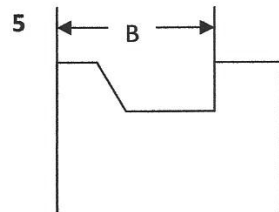

R-450R DECK CONFIGURATOR ROTATIONAL SERIES LIFTS

PLEASE CHOOSE WHICH APPLICATION YOUR POOL GUTTER BEST REPRESENTS

Fully Recessed Gutter

Fully Recessed Gutter
W/ parapet

Partially Recessed
Gutter

Gutter less Deck

Flush Gutter & Deck
With or without bull

Rollout Gutter

Above Ground Pool

Gutter System with Curb

LEGEND MIN/MAX

A= (Draft) pool deck to water line 0 – 9"

B= Width of Gutter 1 – 35"

C= Height of Curb 1 – 18"