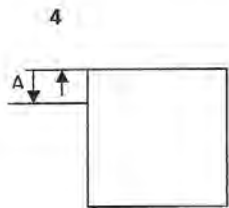

## LIFT CONFIGURATOR

PLEASE CHOOSE WHICH APPLICATION YOUR POOL GUTTER BEST REPRESENTS

Fully Recessed Gutter

Fully Recessed Gutter  
W/ parapet

Partially Recessed  
Gutter

Gutter less Deck

Flush Gutter & Deck  
With or without bull  
nose

### LEGEND

A = Distance from pool deck to water line  
B = Width of Gutter  
C = Width of Curb  
D = Height of Curb

### LEGEND MEASUREMENTS MIN/MAX

A = 0" - 12"  
B = 0" - 28"  
C = 0" - 10"

**NOTE:** If your pool doesn't fall within these measurements, please contact your dealer for assistance.

Dealer: