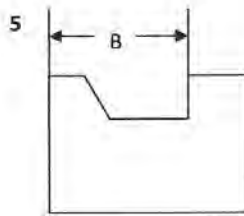

## LIFT CONFIGURATOR

PLEASE CHOOSE WHICH APPLICATION YOUR POOL GUTTER BEST REPRESENTS

Fully Recessed Gutter

Fully Recessed Gutter  
W/ parapet

Partially Recessed  
Gutter

Gutter less Deck

Flush Gutter & Deck  
With or without bull  
nose

### LEGEND MEASUREMENTS MIN/MAX

A = 0" - 12"  
B = 0" - 28"  
C = 0" - 10"

**NOTE:** If your pool doesn't fall within these measurements, please contact your dealer for assistance.

Dealer: