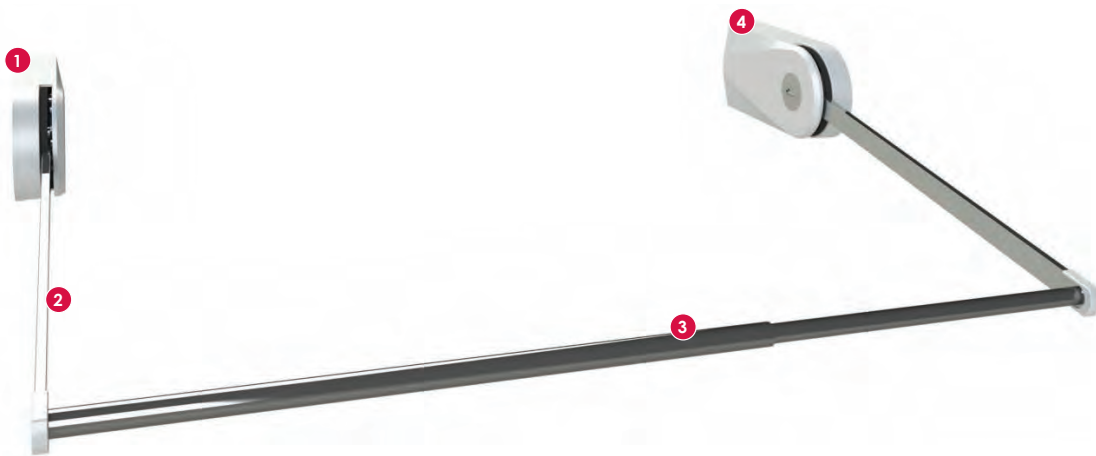

# Butler 720

## Electric Wardrobe lift

Butler is easy to install in a wardrobe. It lowers the clothes out of the wardrobe within comfortable reach of a seated person. Butler fits wardrobes in with 60 - 160 cm. (23.5 - 63")

4,7 cm / sec.  
1.8"/sec

70,4 cm  
range of motion  
27.5"

30 kg  
Load  
66lbs

- 1 The motors are screwed into the side of the wardrobe.
- 2 Built-in anti-collision that stops the lowering if it comes in contact with any object.
- 3 Butler is available in two widths and is adjustable to fit wardrobe widths from 60.0 to 90.0 and 100.0 to 160.0 cm.
- 4 The motors takes little space in the wardrobe.
- 5 Butler is operated with cable hand control.

Butler lowers the clothes to a position outside the wardrobe.

Butler in the upper position.

The motors takes little space in the wardrobe.