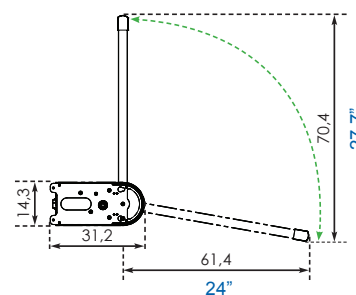

## Technical information

**Type of lifting system:** Electric wardrobe lift that lowers the clothes outside the wardrobe

**Adjustability:** Motor-driven, continuously adjustable 70,4 cm down, 61,4 cm out

**Speed:** 4,7 cm / sec.

**Operation:** Cable hand control

**Electrical connection:** Mains plug for 100-240VAC, 50/60Hz, 2.0A

**Max. load:** 30 kg 66LBS

**Height motor:** 14,3 cm 5.6"

**Width motor:** 6,0 cm (per side) 2.4"

**Suits cabinet width:** 60,0 - 90,0 cm / 100,0 - 160,0 cm

**Material:** Steel parts in chrome. Plastic cover RAL 7035

## Dimensions

(cm)  
(inches)