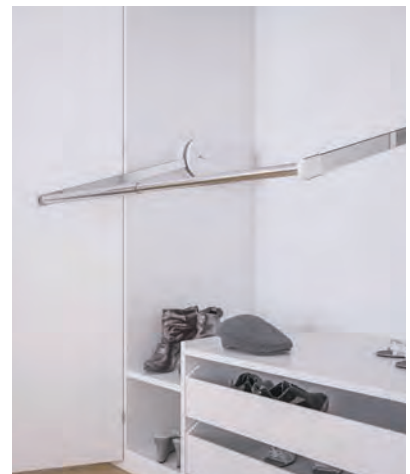

## Electric Wardrobe lift

Butler is easy to install in a wardrobe. It lowers the clothes out of the wardrobe within comfortable reach of a seated person. Butler fits wardrobes in with 60 - 160 cm. (23.5 - 63")

4,7 cm / sec.  
1.8"/sec

70,4 cm  
range of motion  
27.5"

30 kg  
Load  
66lbs

- 1 The motors are screwed into the side of the wardrobe.
- 2 Built-in anti-collision that stops the lowering if it comes in contact with any object.
- 3 Butler is available in two widths and is adjustable to fit wardrobe widths from 60.0 to 90.0 and 100.0 to 160.0 cm.
- 4 The motors takes little space in the wardrobe.
- 5 Butler is operated with cable hand control.

Butler lowers the clothes to a position outside the wardrobe.

Butler in the upper position.

The motors takes little space in the wardrobe.