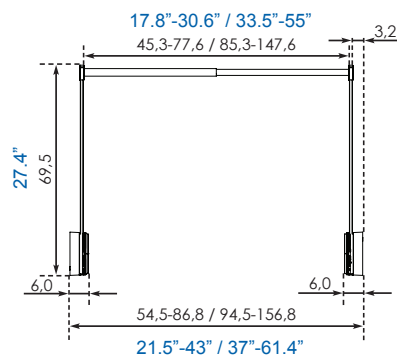

### Butler 720

Cabinet width 60,0 - 90,0 cm 23"-35.5"

720-06063

Cabinet width 100,0 - 160,0 cm 39"-63"

720-10063

**Speed:** 4,7 cm / sec.

**Operation:** Cable hand control

**Electrical connection:** Mains plug for 100-240VAC, 50/60Hz, 2.0A

**Max. load:** 30 kg 66LBS

**Height motor:** 14,3 cm 5.6"

**Width motor:** 6,0 cm (per side) 2.4"

**Suits cabinet width:** 60,0 - 90,0 cm / 100,0 - 160,0 cm

**Material:** Steel parts in chrome. Plastic cover RAL 7035

## Dimensions

(cm)  
(inches)