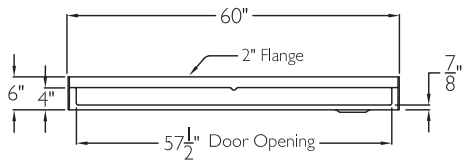

Freedom Accessible Shower Pan 60" x 32"

FREEDOM INSPIRE SERIES
MODEL APX6032BFP LR

FRONT VIEW