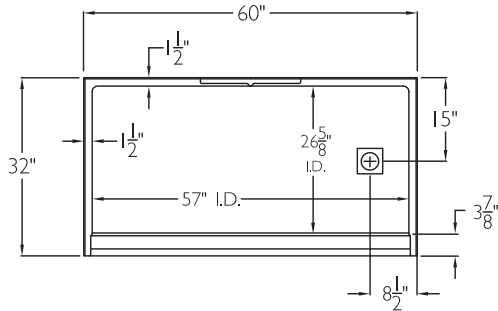

## FREEDOM INSPIRE SERIES

MODEL APX6032BFP LR

Note: Shower pan LH drain shown

Exterior Dimensions: 60W x 32D x 6H

Interior Dimensions: 57 W x 26 5/8 D clear floor space

# Freedom Accessible Shower Pan 60" x 32"

**FREEDOM INSPIRE SERIES**  
MODEL APX6032BFP LR

FRONT VIEW

TOP VIEW

COMES WITH NO CAULK DRAIN and Square Strainer Plate

Cutaway Drain Detail

**FEATURES** Dimensional Tolerance  $\pm 1/2"$ . Dimensions needed for site preparation should be measured from the unit. Accessibility Professionals Inc. assumes no responsibility for prep work.

Model #	Material	Wall Finish	Pieces	Pkg. Wt. lbs.
APX6032BFP LR	Applied Acrylic	N/A	1	89 Crated

**DIMENSIONS**

Specifications	inches
Exterior Dimensions	60 x 32 x 6
Interior Dimensions	57 x 26 5/8 clear floor space
Shower Door Opening	57 1/2 W

**FRAME-IN DIMENSIONS**

A	B	C	D
60 1/4	8 9/16	15	32