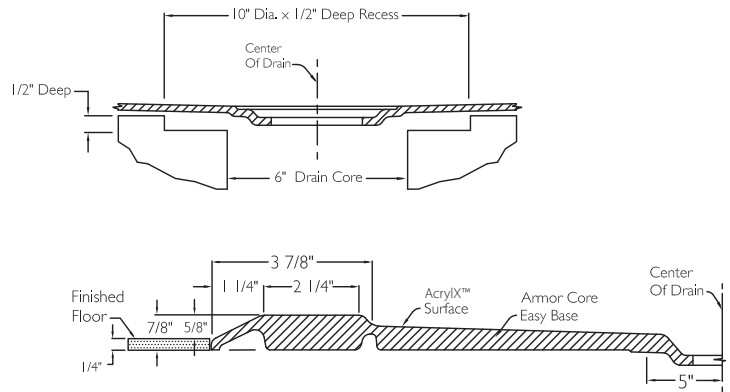

## FEATURES

- 1-piece Barrier Free Shower Pan
- Pre-levelled shower base, no recess necessary (concrete or slab floor; drain area does require a 10" x 10")
- Textured slip-resistant floor
- Left or right drain location, ideal for bathtub replacement
- Drain included, square plate, chrome finish, no caulk
- Works with all wall materials and finishes
- Adaptable for shower doors
- Consistent nailing flange
- Underside of pan is smooth and pre-leveled for easy installation

# Freedom Accessible Shower Pan 60" x 32"

**FREEDOM INSPIRE SERIES**  
MODEL APX6032BFP LR

FRONT VIEW

TOP VIEW

COMES WITH NO CAULK DRAIN and Square Strainer Plate

Cutaway Drain Detail

**FEATURES** Dimensional Tolerance  $\pm 1/2"$ . Dimensions needed for site preparation should be measured from the unit. Accessibility Professionals Inc. assumes no responsibility for prep work.

Model #	Material	Wall Finish	Pieces	Pkg. Wt. lbs.
APX6032BFP LR	Applied Acrylic	N/A	1	89 Crated

**DIMENSIONS**

Specifications	inches
Exterior Dimensions	60 x 32 x 6
Interior Dimensions	57 x 26 5/8 clear floor space
Shower Door Opening	57 1/2 W

**FRAME-IN DIMENSIONS**

A	B	C	D
60 1/4	8 9/16	15	32