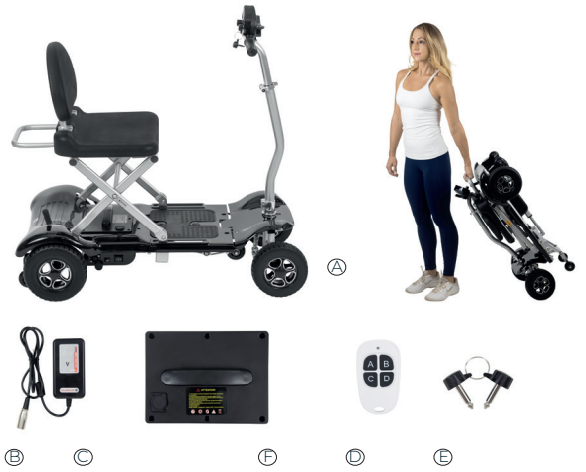

vive health

VIVE FOLDING MOBILITY SCOOTER MOB1058

The VIVE Folding Mobility Scooter, providing safe, stable mobility assistance, the Vive Folding Mobility Scooter easily maneuvers over smooth surfaces such as concrete, pavement, tile and carpeting. The automatic folding scooter creates a wheeled suitcase - style design for easy travel in airports and cruise ships and compact, upright storage when necessary. Safely supporting up to 220 pounds, the lightweight mobility scooter includes a contoured seat and backrest and an adjustable front tiller for greater comfort.

- Body Color 
- Seat Color 

BEST ECONOMY IN ITS CLASS

WHAT'S INCLUDED

- A. Folding Scooter
- B. Power Cord
- C. Power Block
- D. Remote
- E. Keys
- F. Lithium Battery Box

Specifications

Overall Length	37.4"
Overall Width of Base	18.11"
Seat Dimensions	14.7" by 13.78"
Seat Depth	10"
Seat Height from the Ground	20"
Seat Height from Platform	14"
Turning Radius	6.5'
Ground Clearance	1"
Maximum Speed	Up to 3.73 mph
Front Tires	7.78"
Rear Tires	7.78"
Top Speed	3.73 mph
Weight Limit	220 pounds
Total Weight	55.11 pounds

Battery

- Lithium Battery

EASY MANEUVERABILITY

Resting on four, flat-free tires, the foldable mobility scooter safely travels over smooth surfaces including inclines of nine degrees or less.

VARIABLE SPEED SCOOTER

Standard front tiller is height adjustable for a comfortable fit for most adults.

DURABLE CONSTRUCTION

Lightweight, yet durable mobility scooter frame safely supports up to 220 pounds.