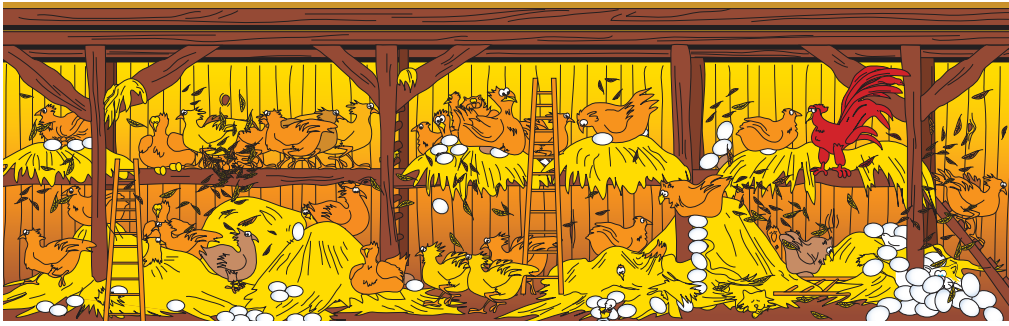

-73
Secret Garden Scene

FIND-4 TREATMENT TABLES

-72
Wings 'N Things Scene