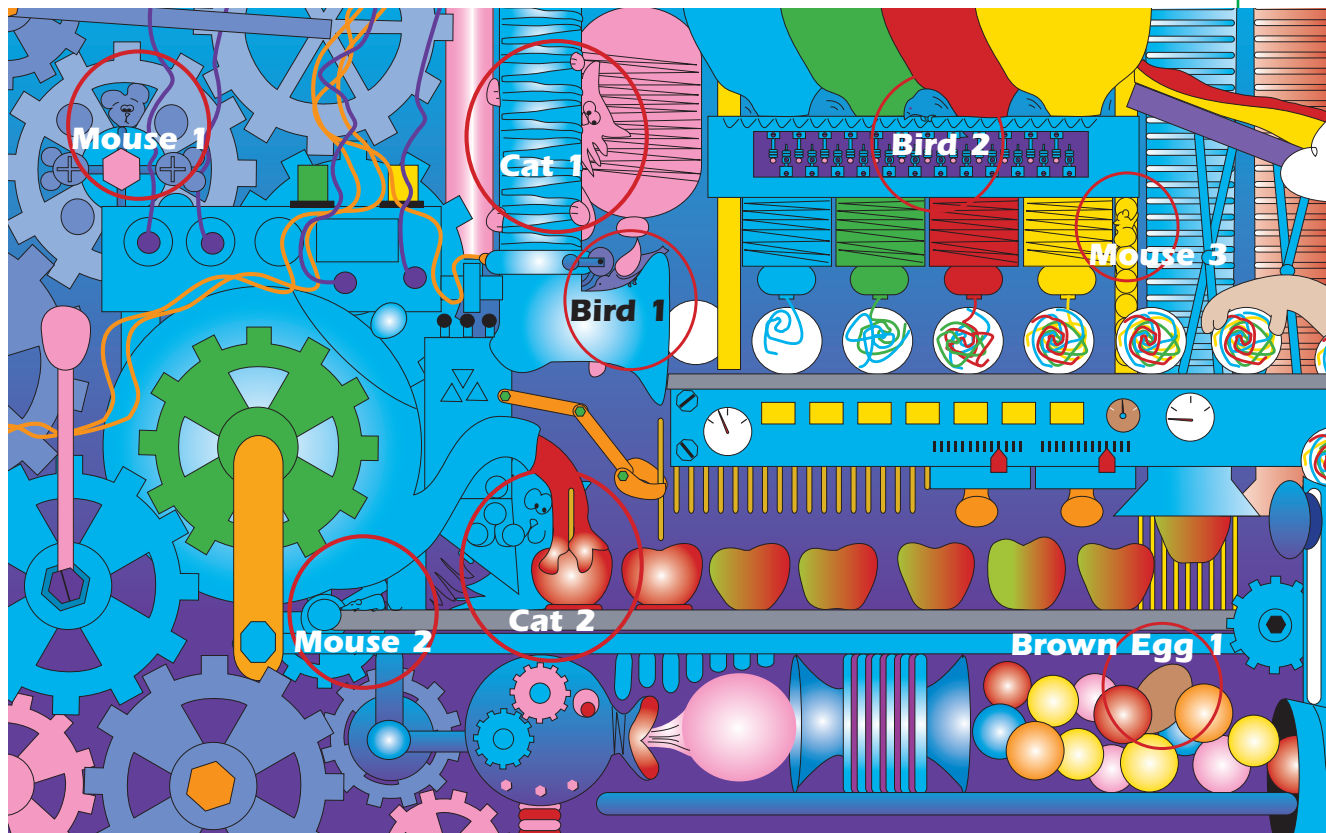

FIND-4 TREATMENT TABLES

HERE'S HOW IT WORKS

A few minutes can seem like hours to a child waiting for the doctor or nurse to come into the exam room. Entertain the young patient with a Clinton "Find-4" Treatment Table while he or she waits. It's designed to be easy for staff, yet engaging for children. Ask the child to find one of the fun objects or animals hidden in the picture. There are:

4 BROWN EGGS, 4 CATS, 4 BIRDS and **4 MICE** in each scene.

Keep the number of the objects a secret. Just ask the child how many he or she found. Whether it is all or a few, every child's count is correct to you. Next visit ask them to find one of the other 3 remaining objects.

Keep young patients amused for many visits to come with Clinton "Find-4" original table scenes. Examine real innovation with Clinton.

	Length	Height	Width
7370	72"	31"	27"

Cabinet Style Laminate Treatment Table

- Features 4 doors, adjustable backrest and 2 storage compartments each with an adjustable shelf. Table is available with your choice of any of the 4 scenes shown here.. (7370-71 shown on table)

-71
Sweet Dreams Candy Factory Scene (table shown above)