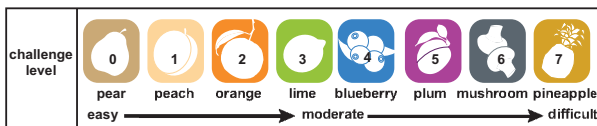

Val-u-Tubing® Berry Colors® latex-free exercise tubing

exercise

100-foot dispenser box

pear	0	xx-light	10-4840	35.00
peach	1	x-light	10-4841	40.00
orange	2	light	10-4842	45.00
lime	3	medium	10-4843	50.00
blueberry	4	heavy	10-4844	55.00
plum	5	x-heavy	10-4845	60.00
mushroom	6	xx-heavy	10-4846	65.00
pineapple	7	xxx-heavy	10-4847	70.00
1 2 3 4 5	set (1 ea)		10-4848	237.50

25-foot bag

pear	0	xx-light	10-4830	9.50
peach	1	x-light	10-4831	11.00
orange	2	light	10-4832	12.50
lime	3	medium	10-4833	14.00
blueberry	4	heavy	10-4834	15.50
plum	5	x-heavy	10-4835	17.00
mushroom	6	xx-heavy	10-4836	18.50
pineapple	7	xxx-heavy	10-4837	20.00
1 2 3 4 5	set (1 ea)		10-4838	65.00