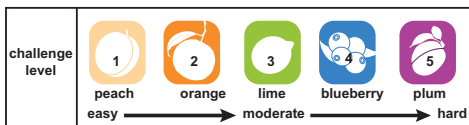

REP Band® latex-free exercise tubing

100-foot dispenser box

peach	1	x-light	10-5675	30.00
orange	2	light	10-5676	40.00
lime	3	medium	10-5677	50.00
blueberry	4	heavy	10-5678	60.00
plum	5	x-heavy	10-5679	70.00
1 2 3 4 5	set (1-5)		10-5668	237.50

25-foot bag

peach	1	x-light	10-5670	10.00
orange	2	light	10-5671	12.50
lime	3	medium	10-5672	15.00
blueberry	4	heavy	10-5673	17.50
plum	5	x-heavy	10-5674	20.00
1 2 3 4 5	set (1-5)		10-5669	70.00