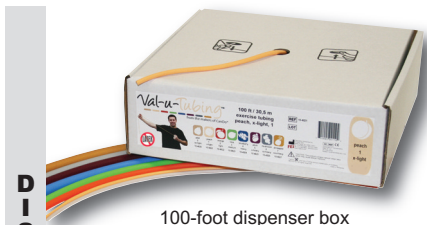

Val-u-Tubing® Berry Colors® latex-free exercise tubing

exercise

100-foot dispenser box

pear	0	xx-light	10-4840	35.00
peach	1	x-light	10-4841	40.00
orange	2	light	10-4842	45.00
lime	3	medium	10-4843	50.00
blueberry	4	heavy	10-4844	55.00
plum	5	x-heavy	10-4845	60.00
mushroom	6	xx-heavy	10-4846	65.00
pineapple	7	xxx-heavy	10-4847	70.00
1 2 3 4 5	set (1 ea)		10-4848	237.50

25-foot bag

pear	0	xx-light	10-4830	9.50
peach	1	x-light	10-4831	11.00
orange	2	light	10-4832	12.50
lime	3	medium	10-4833	14.00
blueberry	4	heavy	10-4834	15.50
plum	5	x-heavy	10-4835	17.00
mushroom	6	xx-heavy	10-4836	18.50
pineapple	7	xxx-heavy	10-4837	20.00
1 2 3 4 5	set (1 ea)		10-4838	65.00

100-foot dispenser box

25-foot bag

DISPENSER BOX

**the economic alternative when Thera-Band® colors are not requested**

- same great quality as CanDo® and Sup-R Tubing® latex-free exercise tubing

shown with Hold-Rite™ handles sold on page 18

latex tubing is available for general population at lesser cost (page 16)

REP Band® latex-free exercise tubing

100-foot dispenser box

peach	1	x-light	10-5675	30.00
orange	2	light	10-5676	40.00
lime	3	medium	10-5677	50.00
blueberry	4	heavy	10-5678	60.00
plum	5	x-heavy	10-5679	70.00
1 2 3 4 5	set (1-5)		10-5668	237.50