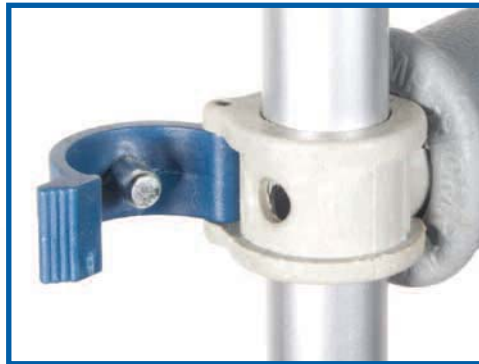

## EZ Adjust Aluminum Crutches with Euro - Style Clip and Accessories

10430-8 Adult 8pr/cs  
 10431-8 Youth 8pr/cs  
 10432-8 Tall Adult 8pr/cs

### FEATURES:

- Euro - Style clips and push pin adjustment make it easy to adjust hand grip.
- Lighter than wood, the aluminum crutch provides stability and durability.
- Non- skid, jumbo size vinyl contoured tips provide excellent traction.
- Hand grips are easily adjusted with euro- style clips.
- Comfortable, durable underarm pad and hand grip.
- Limited Lifetime Warranty.

10430-8

**NEW EURO STYLE CLIP MAKES IT EASY TO ADJUST HAND GRIP!**

Available  
**1 Pack**

### FEATURES:

- Universal adjustment for use by a child, adult or tall adult.
- Euro - Style clips and push pin adjustment make it easy to adjust hand grip.
- Lighter than wood, the aluminum crutch provides stability and durability.
- Non- skid, jumbo-size vinyl contoured tips provide excellent traction.
- Comfortable, durable underarm pad and hand grip.
- Limited Lifetime Warranty.