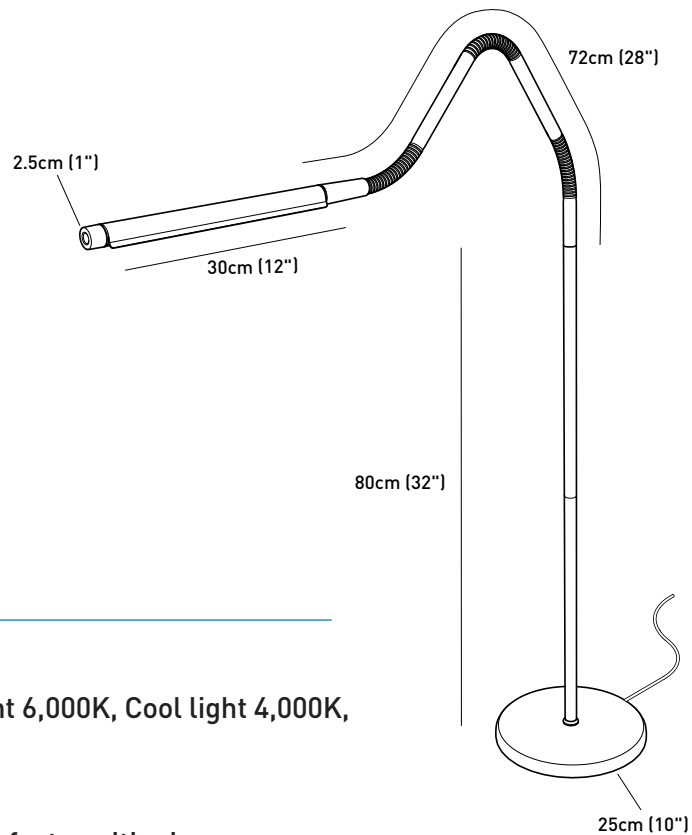

ElectraTM

FLOOR LAMP

Fact Sheet

Easy to operate

Change color temperature at the touch of a button with the unobtrusive, flexible and easy to use black satin Electra. Simply position behind your armchair, sofa, or table and carry out your work or hobby in comfort. The anti-glare shade ensures that the light will be directed at your task in hand without disturbing anyone else in the room. When you've finished working in high quality daylight, simply change the color temperature to cool light or warm light to create a relaxing atmosphere.

U35231

FEATURES

- Beautiful black satin finish floor lamp
- Choice of 3 color temperatures- Daylight 6,000K, Cool light 4,000K, or Warm light 2,700K
- Slim and unobtrusive design
- Flexible arm and rotating shade for perfect positioning
- Easily adjust the bright and wide spread of light using the tactile continuous dimmer switch
- Anti-glare shade ensures light is directed away from your eyes and focused where you want it
- 95+ CRI for exceptional clarity and accurate colours at any time of day or night

SPECIFICATIONS

Product information

Weight	9lb
Color	Black
Cable length	87"

Light output

Light source	LED
Lumens	800
Lux at 30 cm (12")	2,500
Color temperature	6,000K / 4,000K / 2,700K
CRI	95+
Energy consumption	13W

Packaging information

Height	17"
Width	13"
Depth	3"
Packed weight	11lb
Products per master carton	2