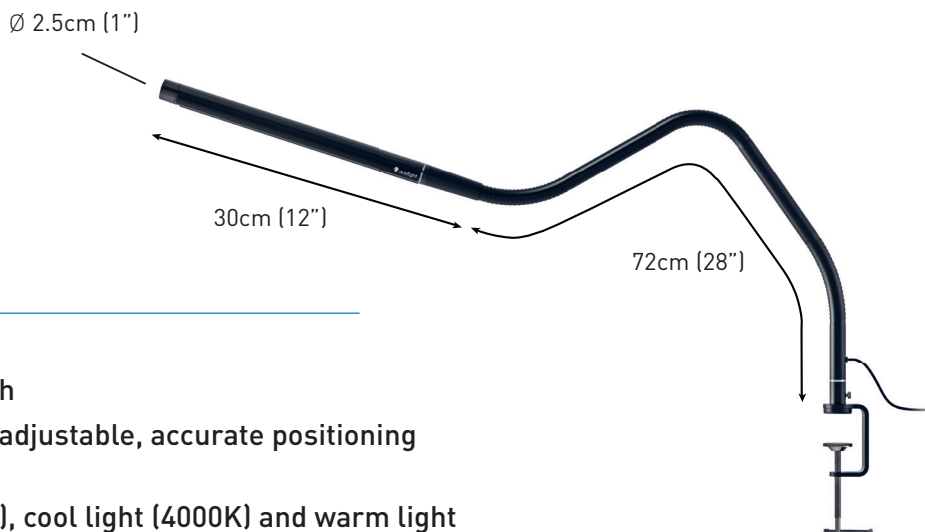

2,500 lux at 12"

95+ CRI

6,000K Daylight

LIGHT QUALITY

ERGONOMICS

DESIGN

Electra™

U35221

TABLE LAMP

FEATURES

- Sleek design with elegant touch
- 3 Flexible joints for effortless, adjustable, accurate positioning and smooth movement
- Move between Daylight (6000K), cool light (4000K) and warm light (2700K) at the push of the switch to choose the colour temperature that you prefer
- Easily adjust the bright and wide spread of light using the tactile continuous dimmer switch
- Daylight 95+ CRI LEDs reduce eyestrain and perfect for maximum contrast and color matching
- Highly recommended for tattoo artists, nail salons, home-office lighting, crafts and more

SPECIFICATIONS

Product information

Weight	2.4lb
Color	Black
Cable length	87"

Light output

Light source	LED
Lumens	800
Lux at 12"	2,500
Color temperature	6,000K / 4,000K / 2,700K
CRI	95+
Energy consumption	13W

Packaging information

Height	13"
Width	17"
Depth	3"
Packed weight	4lb
Products per master carton	2