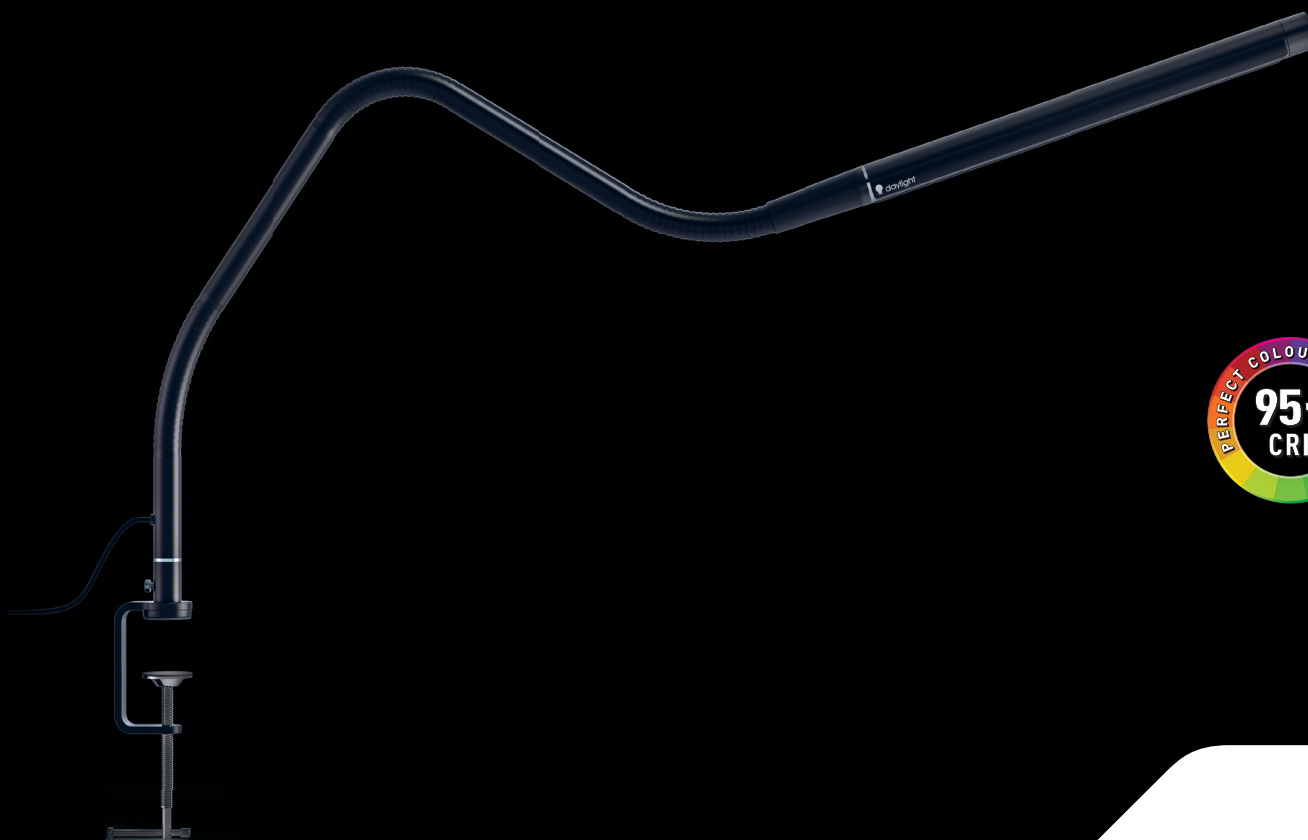

Electra™

TABLE LAMP

U35221

Fact Sheet

With its sleek black satin design, Electra Table seamlessly fits into your space while offering customizable lighting options. Switch between Daylight, cool and warm light effortlessly to suit your needs, ensuring focused illumination for work or leisure. Experience effortless control over your lighting environment with Electra Table's intuitive touch controls, elevating your workspace or relaxation area with premium daylight quality, optimizing your productivity and comfort.

2,500 lux at 12"

95+ CRI

6,000K Daylight

LIGHT QUALITY

ERGONOMICS

DESIGN

Electra™

U35221

TABLE LAMP

FEATURES

- Sleek design with elegant touch
- 3 Flexible joints for effortless, adjustable, accurate positioning and smooth movement
- Move between Daylight (6000K), cool light (4000K) and warm light (2700K) at the push of the switch to choose the colour temperature that you prefer
- Easily adjust the bright and wide spread of light using the tactile continuous dimmer switch
- Daylight 95+ CRI LEDs reduce eyestrain and perfect for maximum contrast and color matching
- Highly recommended for tattoo artists, nail salons, home-office lighting, crafts and more

SPECIFICATIONS

Product information

Weight	2.4lb
Color	Black
Cable length	87"

Light output

Light source	LED
Lumens	800
Lux at 12"	2,500
Color temperature	6,000K / 4,000K / 2,700K
CRI	95+
Energy consumption	13W