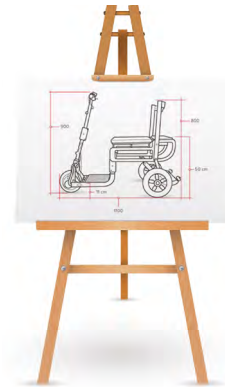

Innovation

Recognised as leaders in the design and manufacture of ultra-portable scooters and power chairs, we strive to help people rediscover their freedom and independence.

Our products are manufactured using the highest quality materials to ensure they're robust enough to withstand the toughest of conditions and terrain. Our scooter frames are made from high-grade aluminium or magnesium alloys, our high-specification brushless motors deliver exceptional

performance, and our batteries use advanced lithium-ion technology, so they're not only durable, they offer outstanding levels of reliability.