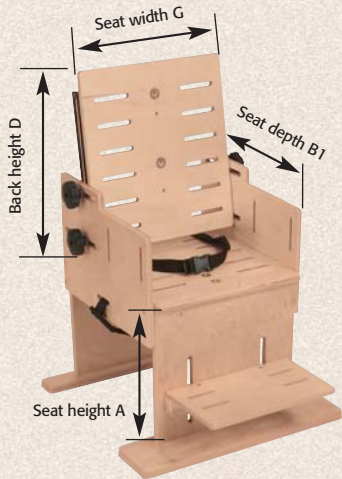

FIT RIGHT GUIDE

See center insert page L

2-in-1 Booster Seat

FC-200 Feeding Chair – 2-in-1 Booster Seat

Seat depth (B1):	6 1/2" - 11 1/2"
Seat width (G):	12 1/2" (6 1/2" to 12 1/2")*
Seat height to footrest (A):	5" to 10"
Seat height to floor:	12"
Seat height to support chair:	3 3/4"
Side height to floor:	17 1/4"
w/armrests:	18 1/2" - 21"
Side height to support chair:	8 1/2"
w/armrests:	10" - 12 1/2"
Back height (D):	15"

Inside dimensions:	3"W x 5"L
Outside dimensions:	4 1/4"W x 5 1/2"L

FC-200HR Headrest

Back height (E):	21" - 26"
------------------	-----------

FC-200PS Seat and Back Pad Set

FC-200PSW Seat (full width) and Back Pad Set

2-IN-1 BOOSTER SEAT Feeding Chair

The **Height Chair** is an adjustable, freestanding chair that can be used at most kitchen and dining room tables. It has a slotted adjustable height, depth, and angle seat, a slotted adjustable angle back, and a slotted adjustable height, depth, and angle footrest. It comes complete with an adjustable 1" pelvic positioning belt.

The **2-in-1 Booster Seat** features a slotted seat, slotted adjustable depth and angle back, and a slotted adjustable height footrest. The highlight of this chair is a rear support that folds up so that the seat, when strapped to a standard chair, serves as a booster seat. With this support down, the seat becomes a 12" high freestanding floor chair. It comes complete with an adjustable 1" pelvic positioning belt.