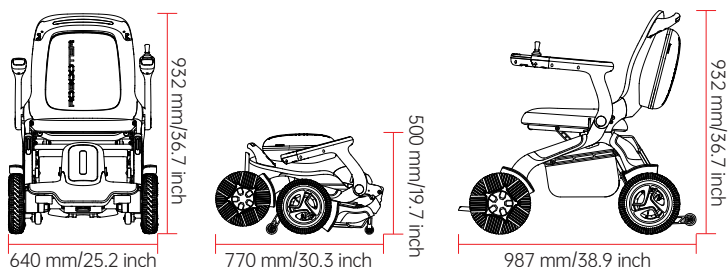

ROBOTEER

R E B O O T Y O U R L I F E

Robooter E60/E60-A

ELECTRIC WHEELCHAIR

The next generation of performance has arrived

Adjustable suspension
A smoother ride has arrived
Comfort all day

Omni-wheel designed for low noise and vibration
360 turning means no k-turns
Works great in all road conditions
including gravel, mud, grass, etc

Fast charging, long range

Ergonomic Seat and Back

○ Pearl White

● Stone Black

● Lake Green

PARAMETER

PRODUCT MODEL	E60	E60-A
Folding mode	Manual folding	Manual folding
Maximum speed	5 mph	5 mph
Maximum barrier height	2.3"	2.3"
Maximum crossing width	4"	4"
Slope climbing performance	9°	9°
Total weight	71.4 lbs.	75.4 lbs.
Backrest angle	Not adjustable	Adjustable
Battery weight	7.5 lbs.	7.5 lbs.
Specifications of front and rear wheels	10-inch front wheel, 10-inch rear wheel	10-inch front wheel, 10-inch rear wheel
Maximum load	< 330 lbs.	< 330 lbs.
Battery capacity	20 Ah/25 Ah	20 Ah/25 Ah
Overall dimension (length * width * height)	38.9"x25.2"x36.7"	41.4"x25.2"x37.6"
Folding shape dimension (length * width * height)	30.3"x25.2"x19.7"	33.7"x25.2"x20.7"
Seat wide	16.5"	16.5"
Theoretical driving distance	14.3 miles(20 Ah)、18 miles(25 Ah)	14.3 miles(20 Ah)、18 miles(25 Ah)