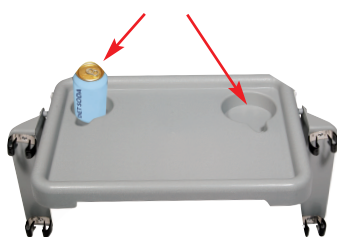

10124

COMES WITH CONVENIENT CUP HOLDER!

10124

Universal Walker Tray and Cup Holder

10124

1/bx

FEATURES:

- Fits most manufacturers walkers.
- Allows you to carry personal items from room to room.
- Made of easy to clean, durable plastic.
- One cup holder.
- Easy to install.
- Size: 29.5" (W) x 17.5" (D)
- Limited 1 Year Warranty.

10131-3

COMES WITH REMOVABLE TOP!

E-Z Walker Caddy

10131-3

3/bx

FEATURES:

- Includes a removable top that conceals personal items.
- Fits most manufacturers 2 button walkers.
- Allows you to carry personal items from room to room.
- Easily attaches with side straps.
- Made of easy to clean, durable plastic.
- Easy to install.
- Designed by Chris Clarke.
- Size: 15 1/2" (W) x 12 1/2" (D) x 5" (H)
- Limited 1 Year Warranty.

10125

COMES WITH CONVENIENT CUP HOLDERS!

Walker Tray with Cup Holders

10125

1/bx

FEATURES:

- Fits most manufacturers 2 button walkers.
- Allows you to carry personal items from room to room.
- Easily folds down when not in use.
- Made of easy to clean, durable plastic.
- Two cup holders.
- Easy to install.
- Size: 16" (W) x 12" (D)
- Limited 1 Year Warranty.

10130*

SEAT EASILY FOLDS WHEN NOT IN USE.

Walker Sling Seat

10130*

1/bx

FEATURES:

- Sling creates seat on walker.
- Sling seat easily folds down when walking with walker.
- Easy to install.
- Weight Capacity 250 lbs.
- Fits most 2 button walkers.
- Limited 1 Year Warranty.