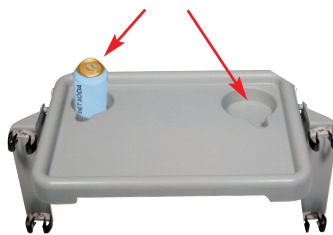

10125

Walker Tray with Cup Holders

10125

1/bx

FEATURES:

- Fits most manufacturers 2 button walkers.
- Allows you to carry personal items from room to room.
- Easily folds down when not in use.
- Made of easy to clean, durable plastic.
- Two cup holders.
- Easy to install.
- Size: 16" (W) x 12" (D)
- Limited 1 Year Warranty.