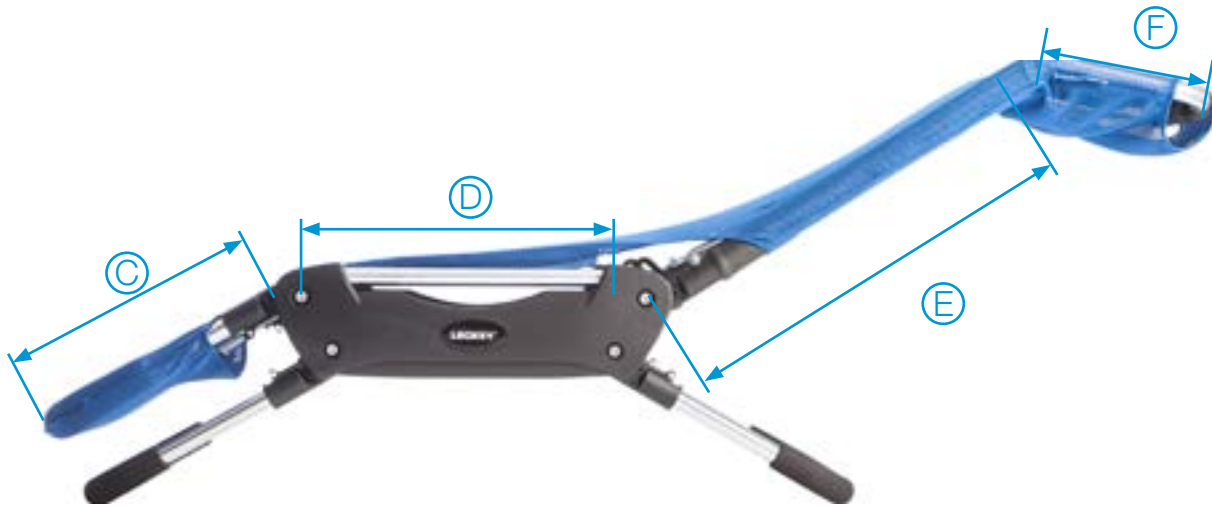

# Advanced Bath Chair Measuring Guide

Size	A		B		C		D		E		F	
	mm	in.	mm	in.	mm	in.	mm	in.	mm	in.	mm	in.
1	432	17	991	39	260	10.25	225	9	350	13.75	150	6
2	432	17	1092	43	260	10.25	275	13.25	400	15.75	150	6
3	432	17	1334	52.5	340	13.25	335	13.25	460	18	215	8.5
4	432	17	1505	59.25	340	13.25	400	15.75	550	21.75	215	8.5