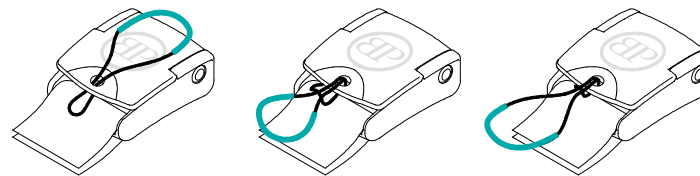

**TABLE 1**

SIZE	PART NUMBER	SIZING GUIDE ANKLE CIRCUMFERENCE
X-SMALL	FT240XS	14 - 17cm (5-1/2 - 6-3/4")
SMALL	FT240S	16.5 - 20cm (6-1/2 - 8")
MEDIUM	FT240M	19 - 25.5cm (7-1/2 - 9-1/4")
LARGE	FT240L	23 - 28cm (9 - 11")
X-LARGE	FT240XL	26.5 - 33cm (10-1/2 - 13")

PULL LOOP INSTALLATION / REMOVAL

**ADJUSTABLE MOUNTING KIT FT200AS**

- 10-24 x 1/2" THREAD CUTTING SCREW 8x
- FOOTMAN LOOP 4x
- PLASTIC SLIDE 4x