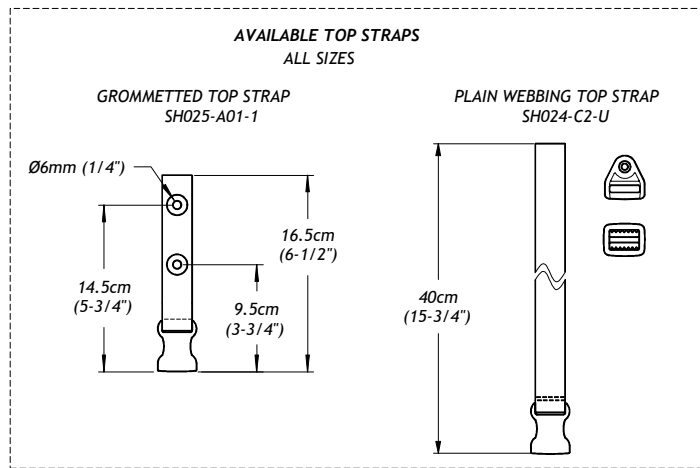

FLAT-MOUNT END FITTING 2x
HKA1-R-1

-C2-B2

CINCH-MOUNT END FITTING 2x
HKA2-R-1

SHEET 1 of 2

note

REPLACEMENT BOTTOM STRAP * FOR ALL STAYFLEX SIZES		
SH303XL	FITS BODYPOINT SWIVEL BUCKLE ALL STAYFLEX SOLD AFTER FALL 2013	62cm (24-1/2") LONG

description

STAYFLEX™ CHEST SUPPORT, FRONT-PULL, TECHNICAL SPECS

drawing no.

D11-0825-31

date originated

8/25/2011

drawn by

D. HAGAN

rev.

F

MAXIMUM LENGTH

SMALL	9cm (3-1/2")
MEDIUM	9cm (3-1/2")
LARGE	11.5cm (4-1/2")
X-LARGE	11.5cm (4-1/2")

MINIMUM LENGTH
1cm (1/2")
ALL SIZES

BOTTOM STRAP LENGTH*

SMALL	47cm (18-1/2")
MEDIUM	52cm (20")
LARGE	57cm (22-1/2")
X-LARGE	62cm (24-1/2")

CENTER HEIGHT

SMALL	13.5cm (5-1/4")
MEDIUM	17cm (6-3/4")
LARGE	20.5cm (8-1/4")
X-LARGE	24.5cm (9-3/4")

CENTER HEIGHT

SMALL	14.5cm (5-3/4")
MEDIUM	18.5cm (7-1/4")
LARGE	22cm (8-3/4")
X-LARGE	26cm (10-1/4")