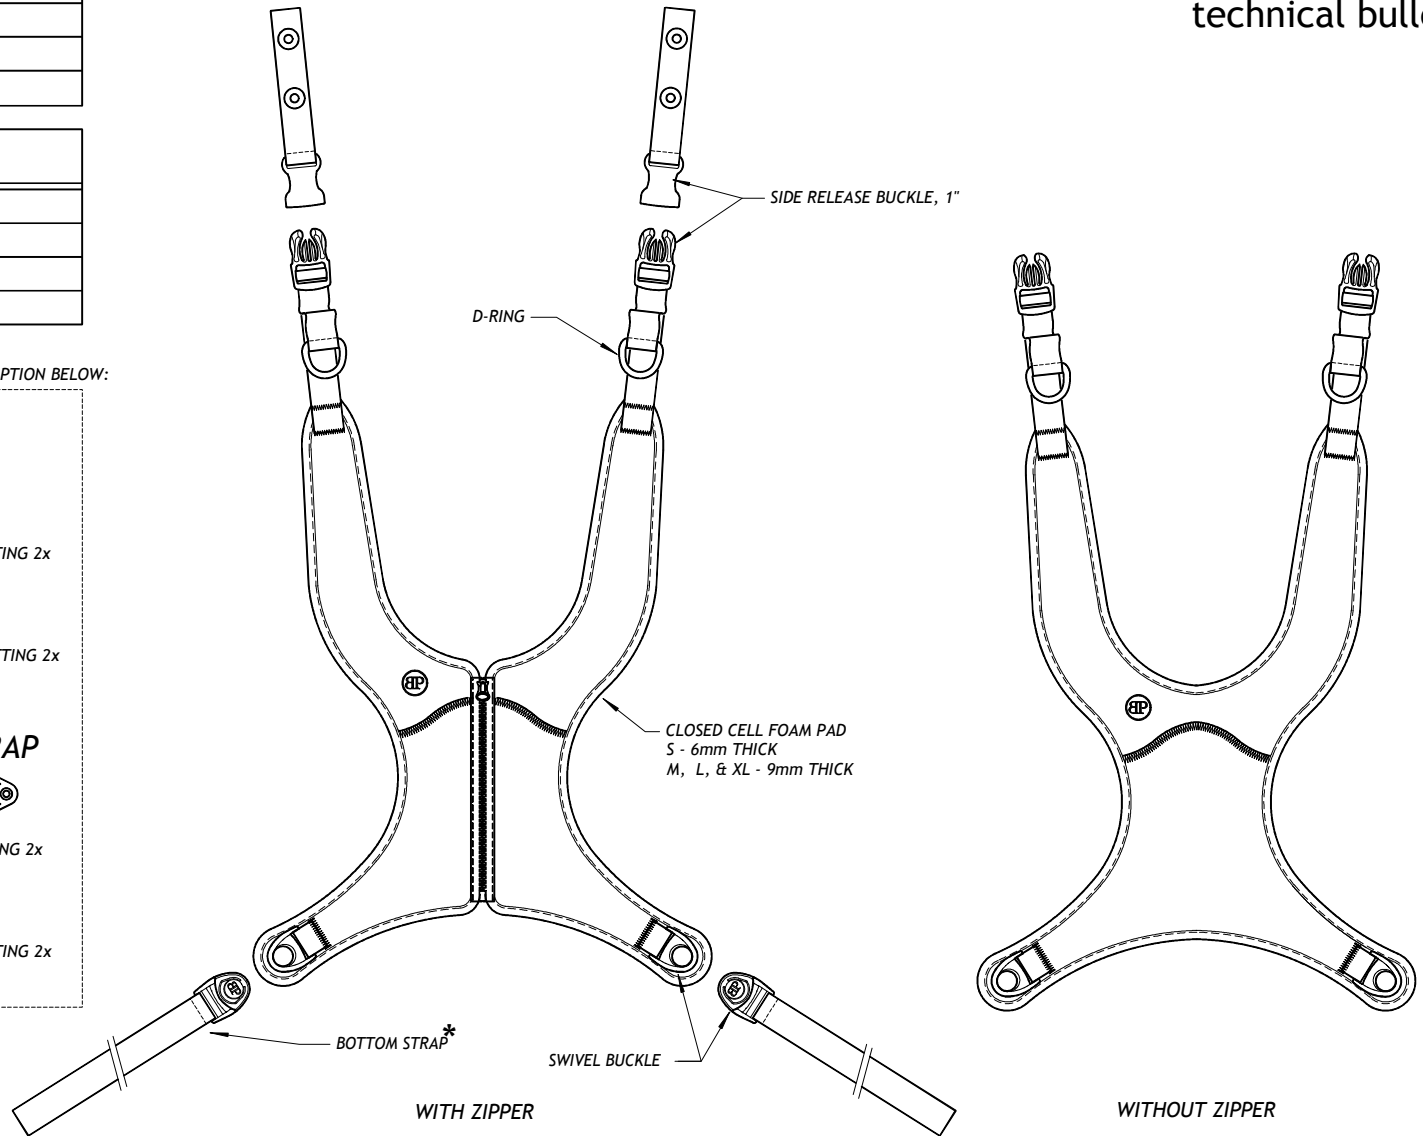

TO COMPLETE YOUR PART NUMBER, SELECT THE END-FITTING OPTION BELOW:

WITH GROMMETED TOP STRAP

-B1

FLAT-MOUNT END FITTING 2x
HKA1-R-1

-B2

CINCH-MOUNT END FITTING 2x
HKA2-R-1

WITH PLAIN WEBBING TOP STRAP

-C2-B1

FLAT-MOUNT END FITTING 2x
HKA1-R-1

-C2-B2

CINCH-MOUNT END FITTING 2x
HKA2-R-1

SHEET 1 of 2

note

REPLACEMENT BOTTOM STRAP * FOR ALL STAYFLEX SIZES		
SH303XL	FITS BODYPOINT SWIVEL BUCKLE ALL STAYFLEX SOLD AFTER FALL 2013	62cm (24-1/2") LONG

rev.

F

MAXIMUM LENGTH

SMALL	9cm (3-1/2")
MEDIUM	9cm (3-1/2")
LARGE	11.5cm (4-1/2")
X-LARGE	11.5cm (4-1/2")

MINIMUM LENGTH
1cm (1/2")
ALL SIZES

BOTTOM STRAP LENGTH*

SMALL	47cm (18-1/2")
MEDIUM	52cm (20")
LARGE	57cm (22-1/2")
X-LARGE	62cm (24-1/2")

CENTER HEIGHT

SMALL	13.5cm (5-1/4")
MEDIUM	17cm (6-3/4")
LARGE	20.5cm (8-1/4")
X-LARGE	24.5cm (9-3/4")

CENTER HEIGHT

SMALL	14.5cm (5-3/4")
MEDIUM	18.5cm (7-1/4")
LARGE	22cm (8-3/4")
X-LARGE	26cm (10-1/4")