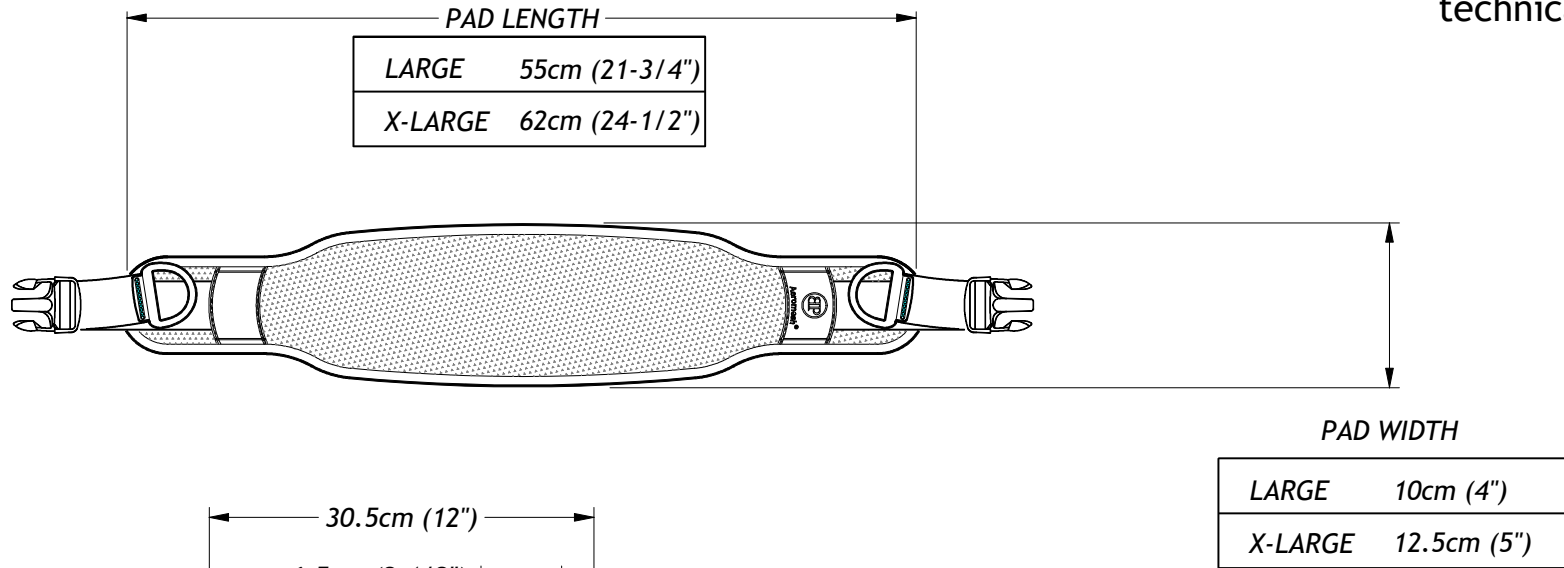

1-PIECE BATH BELT

GROMMET MOUNTING STRAP