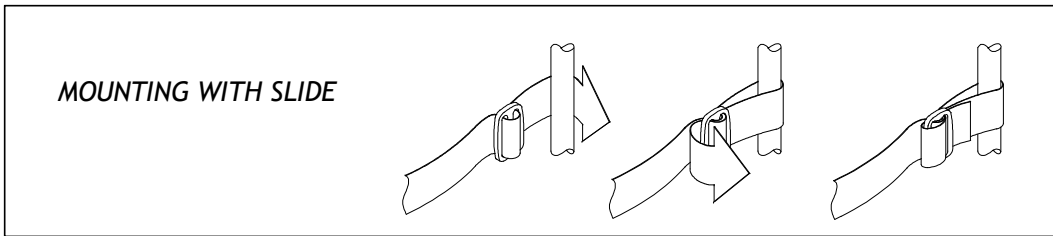

1-PIECE BATH BELT

note

description AEROMESH® RAPID-DRY BATH BELTS, TECHNICAL SPECS			
drawing no. D09-0227-01	date originated 2/27/2009	drawn by M. KOSH	rev. G