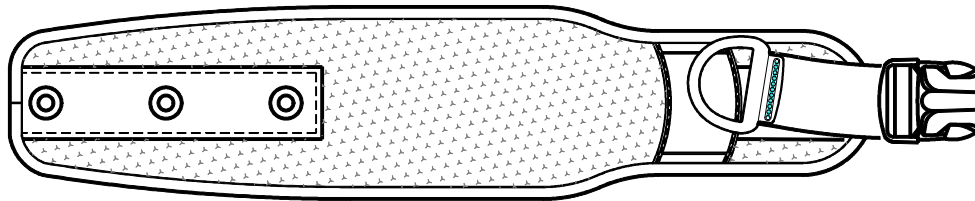

2-PIECE BATH BELT

Bodypoint®
technical bulletin

SIZE	PART NUMBER
MEDIUM	BB101M-1
LARGE	BB101L-1

SHEET 1 OF 6

note

description

AEROMESH® RAPID-DRY BATH BELTS, TECHNICAL SPECS

drawing no.

D09-0227-01

date originated

2/27/2009

drawn by

M. KOSH

rev.

G

2-PIECE BATH BELT

Bodypoint[®]
technical bulletin

SHEET 2 OF 6

note

description

AEROMESH[®] RAPID-DRY BATH BELTS, TECHNICAL SPECS

drawing no.

D09-0227-01

date originated