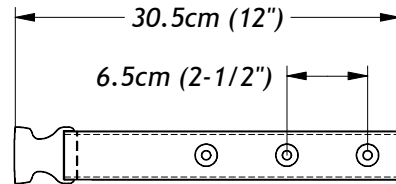

PLASTIC SLIDE MOUNTING STRAP