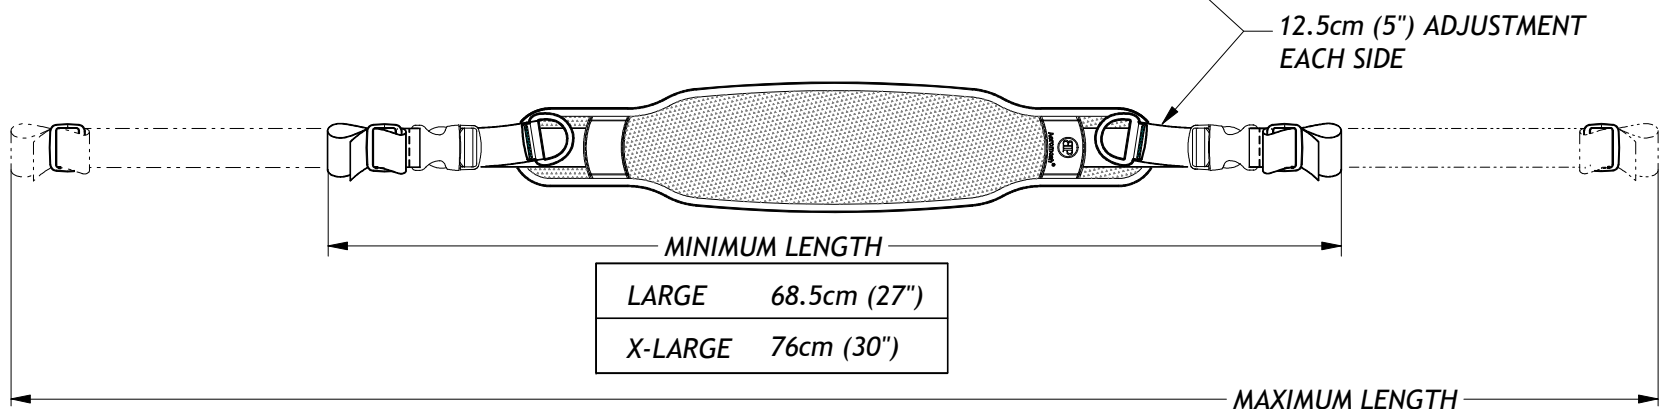

1-PIECE BATH BELT

note

description AEROMESH® RAPID-DRY BATH BELTS, TECHNICAL SPECS			
drawing no. D09-0227-01	date originated 2/27/2009	drawn by M. KOSH	rev. G