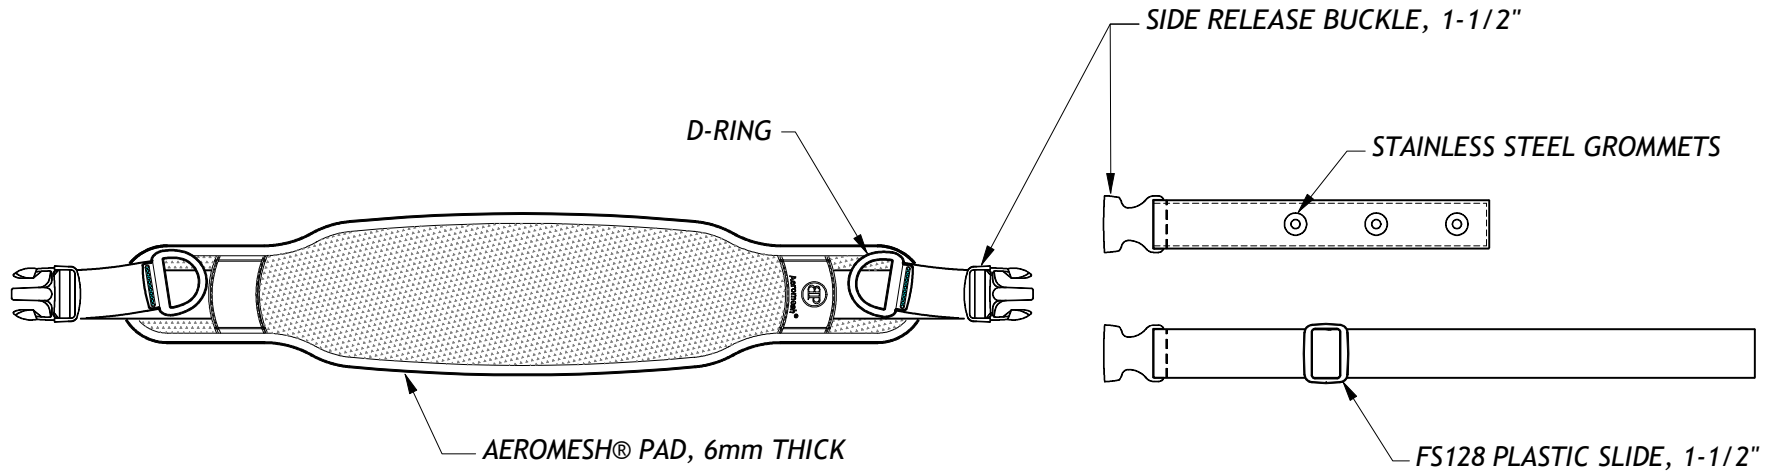

note

description

AEROMESH[®] RAPID-DRY BATH BELTS, TECHNICAL SPECS

drawing no.
D09-0227-01

date originated
2/27/2009

drawn by
M. KOSH

rev.
G

1-PIECE BATH BELT

SIZE	PART NUMBERS	
	GROMMET MOUNTING	PLASTIC SLIDE MOUNTING
LARGE	BB111L-1	BB112L-1
X-LARGE	BB111XL-1	BB112XL-1

note

description			
AEROMESH® RAPID-DRY BATH BELTS, TECHNICAL SPECS			
drawing no.	date originated	drawn by	rev.
D09-0227-01	2/27/2009	M.KOSH	G

1-PIECE BATH BELT

GROMMET MOUNTING STRAP

PLASTIC SLIDE MOUNTING STRAP

note

description			
AEROMESH[®] RAPID-DRY BATH BELTS, TECHNICAL SPECS			
drawing no.	date originated	drawn by	rev.
D09-0227-01	2/27/2009	M.KOSH	G