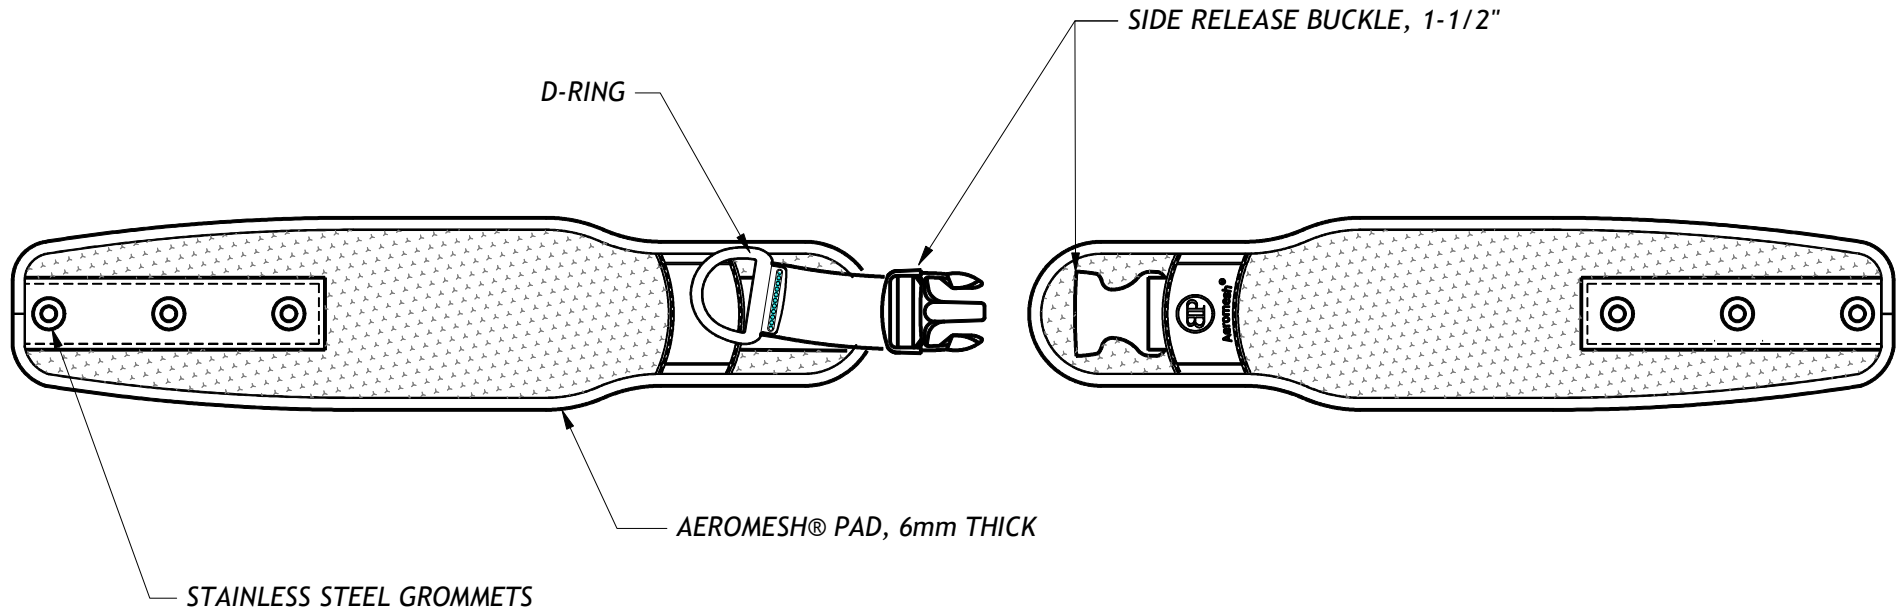

2-PIECE BATH BELT

Bodypoint®
technical bulletin

SIZE	PART NUMBER
MEDIUM	BB101M-1
LARGE	BB101L-1

SHEET 1 OF 6

note

description

AEROMESH® RAPID-DRY BATH BELTS, TECHNICAL SPECS

drawing no.

D09-0227-01

date originated

2/27/2009

drawn by

M. KOSH

rev.

G

2-PIECE BATH BELT

Bodypoint[®]
technical bulletin

SHEET 2 OF 6

note

description

AEROMESH[®] RAPID-DRY BATH BELTS, TECHNICAL SPECS

drawing no.

D09-0227-01

date originated

1-PIECE BATH BELT

GROMMET MOUNTING STRAP

PLASTIC SLIDE MOUNTING STRAP

note

description			
AEROMESH[®] RAPID-DRY BATH BELTS, TECHNICAL SPECS			
drawing no.	date originated	drawn by	rev.
D09-0227-01	2/27/2009	M.KOSH	G