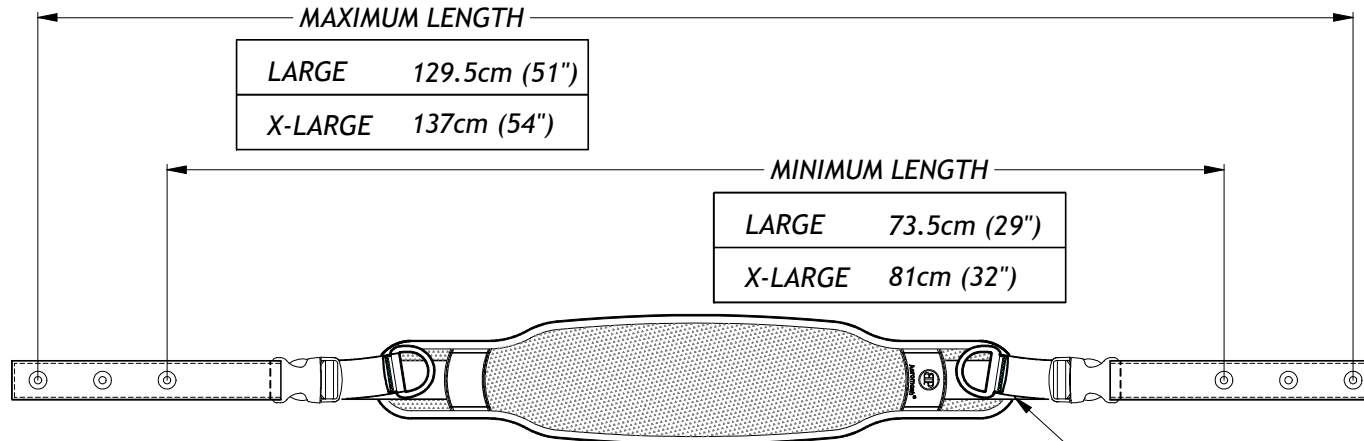

SIZE	PART NUMBERS	
	GROMMET MOUNTING	PLASTIC SLIDE MOUNTING
LARGE	BB111L-1	BB112L-1
X-LARGE	BB111XL-1	BB112XL-1

note

description			
AEROMESH® RAPID-DRY BATH BELTS, TECHNICAL SPECS			
drawing no.	date originated	drawn by	rev.
D09-0227-01	2/27/2009	M.KOSH	G

1-PIECE BATH BELT

GROMMET MOUNTING STRAP

PLASTIC SLIDE MOUNTING STRAP

note

description			
AEROMESH[®] RAPID-DRY BATH BELTS, TECHNICAL SPECS			
drawing no.	date originated	drawn by	rev.
D09-0227-01	2/27/2009	M.KOSH	G

1-PIECE BATH BELT

note

description AEROMESH® RAPID-DRY BATH BELTS, TECHNICAL SPECS			
drawing no. D09-0227-01	date originated 2/27/2009	drawn by M. KOSH	rev. G