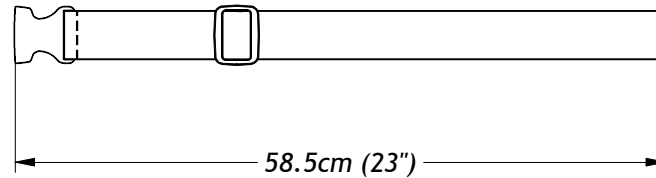

1-PIECE BATH BELT

PLASTIC SLIDE MOUNTING STRAP

note

description			
AEROMESH® RAPID-DRY BATH BELTS, TECHNICAL SPECS			
drawing no.	date originated	drawn by	rev.
D09-0227-01	2/27/2009	M.KOSH	G