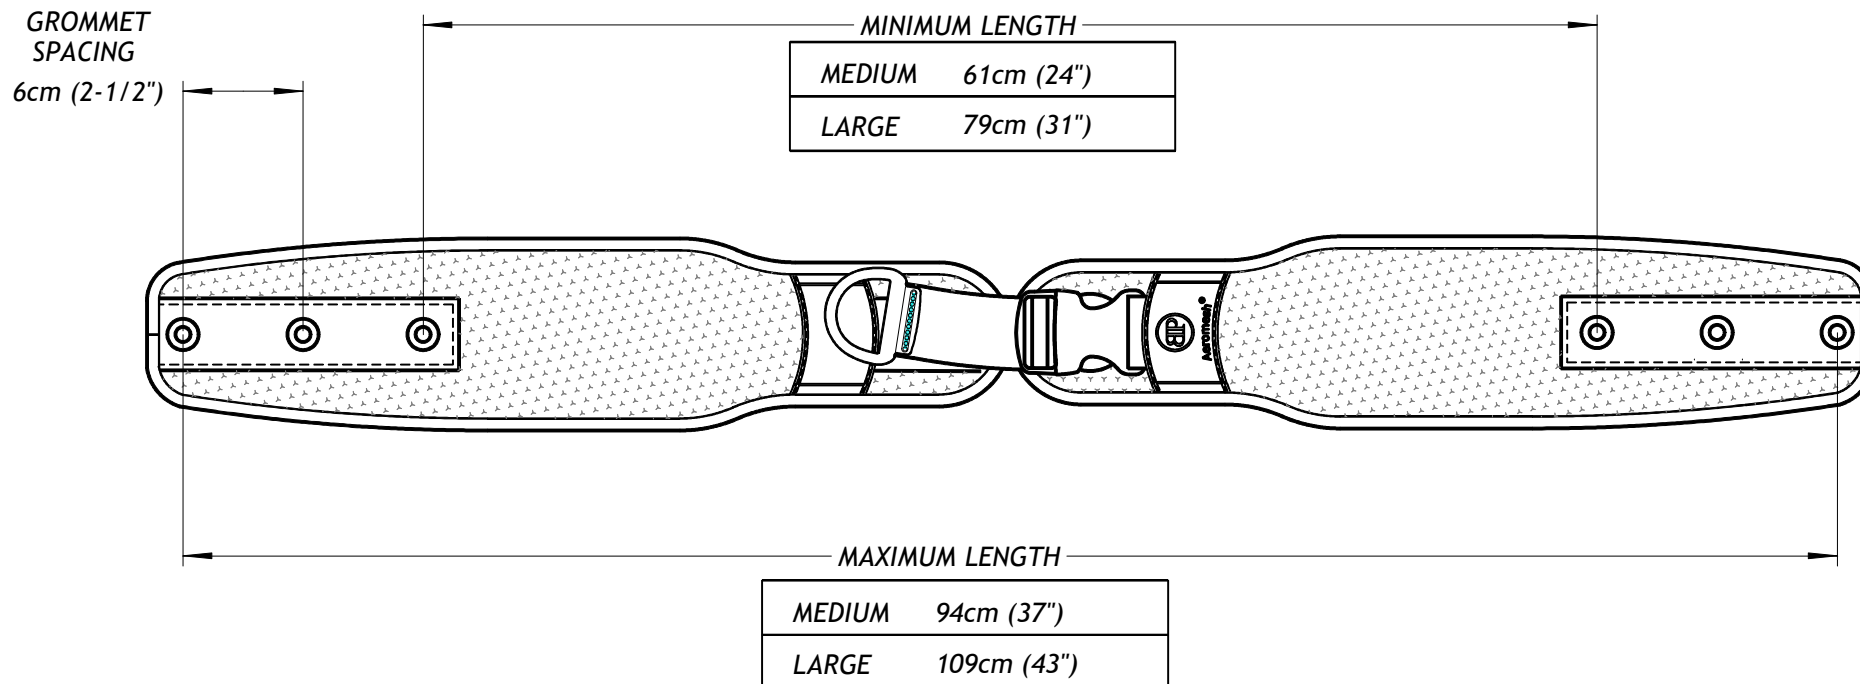

2-PIECE BATH BELT

Bodypoint®
technical bulletin

SIZE	PART NUMBER
MEDIUM	BB101M-1
LARGE	BB101L-1

SHEET 1 OF 6

note

description

AEROMESH® RAPID-DRY BATH BELTS, TECHNICAL SPECS

drawing no.

Bodypoint[®]
technical bulletin

SHEET 2 OF 6

note

description

AEROMESH[®] RAPID-DRY BATH BELTS, TECHNICAL SPECS

drawing no.

D09-0227-01

date originated

2/27/2009

drawn by

M. KOSH

rev.

G

2-PIECE BATH BELT

Bodypoint[®]
technical bulletin

SHEET 3 OF 6

note

description

AEROMESH[®] RAPID-DRY BATH BELTS, TECHNICAL SPECS

drawing no.
D09-0227-01

date originated
2/27/2009

drawn by
M. KOSH

rev.
G

1-PIECE BATH BELT