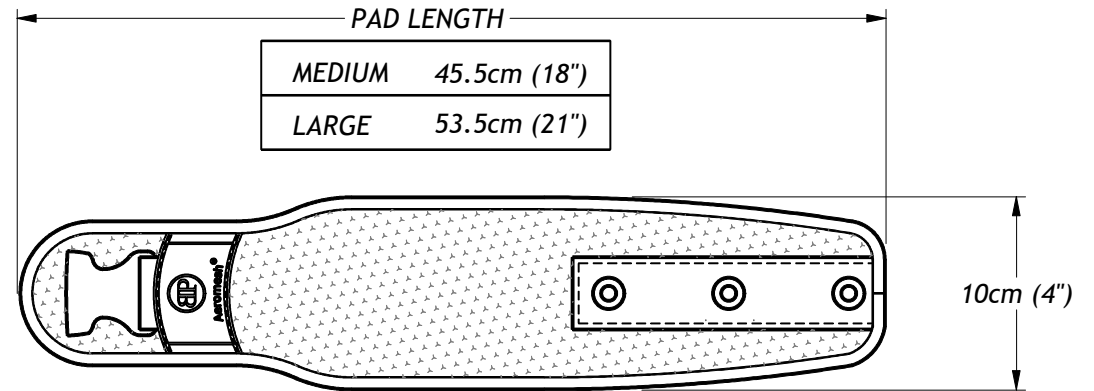

2-PIECE BATH BELT

Bodypoint®
technical bulletin

SIZE	PART NUMBER
MEDIUM	BB101M-1
LARGE	BB101L-1

SHEET 1 OF 6

note

description

AEROMESH® RAPID-DRY BATH BELTS, TECHNICAL SPECS

drawing no.

D09-0227-01

date originated

2/27/2009

drawn by

M. KOSH

rev.

G

2-PIECE BATH BELT

Bodypoint[®]
technical bulletin

SHEET 2 OF 6

note

description

AEROMESH[®] RAPID-DRY BATH BELTS, TECHNICAL SPECS

drawing no.

D09-0227-01

date originated