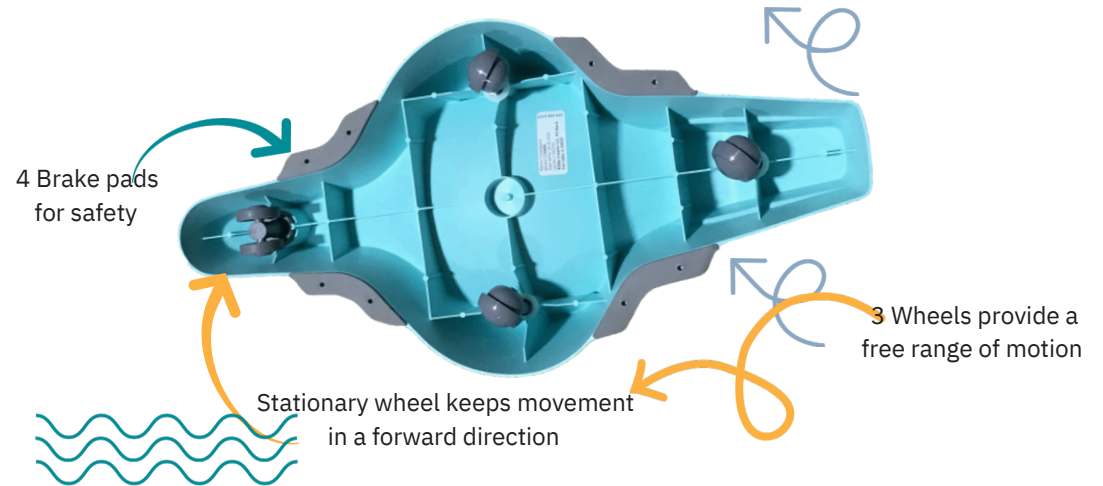

### Crawligator makes tummy time fun!

- Playful approach to tummy time
- Provides mobility - supports independence
- Ergonomic design - comfortable positioning
- Develops gross motor skills
- Stimulates sensory and cognitive development

# crawligator®

**A developmental toy to encourage your baby's milestones.**

The Crawligator is an **educational tool** to help your baby develop and promote tummy time through play.

Contoured surface allows the baby to rest comfortably on their tummy