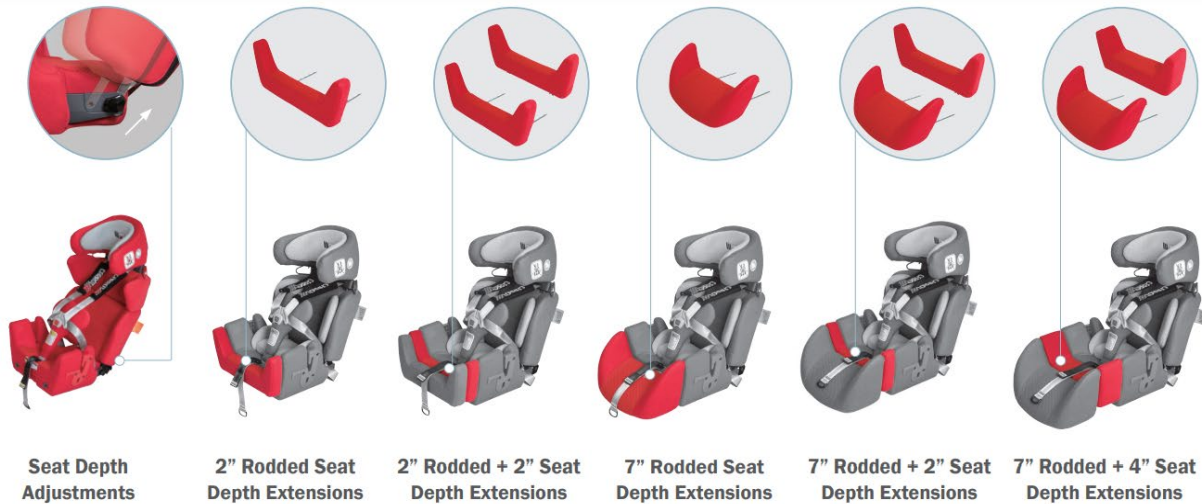

Seat Depth Adjustment:	9.8" - 22.3"
Backrest Height Adjustment:	11.8" - 22.8"
Shoulder Wing Height:	6"
Shoulder Wing Width Adjustment:	15.25" - 19.25"

**Base Model Measurements:\*\*^**

Seat Depth:	9.8" - 11.3"
Backrest Height:	11.8" - 12.8"
Head Support Height:	8.5"

*\*Measurements do not include head support & growth extensions*

*^Base model includes 1.5" of seat depth growth (A) & 1" of backrest growth (B)*

**Growth Extensions:**

- 1a. Rodded seat extension - large
- 1b. Rodded seat extension - small
- 2.a Seat extension - 4"
- 3.b Seat extension - 2"
- 4.a Backrest extension - 2"
- 5.a Backrest extension - 4"
- 6.a Shoulder protector wings

**Inches**

- 7"
- 2"
- 4"
- 2"
- 2"
- 4"
- 6"

**Note: The same type of 2" & 4" extensions cannot be used simultaneously.**

**Convoid Carrot 3 Seat Depth Growth:**

Position 1 (Inch)	9.8"	11.8"	13.8"	16.8"	18.8"	20.8"
Position 2 (Inch)	11.3"	13.3"	15.3"	18.3"	20.3"	22.3"

**NOTE:** 2" & 4" Seat Depth Extensions cannot be used simultaneously when using Rodded Seat Depth Extension