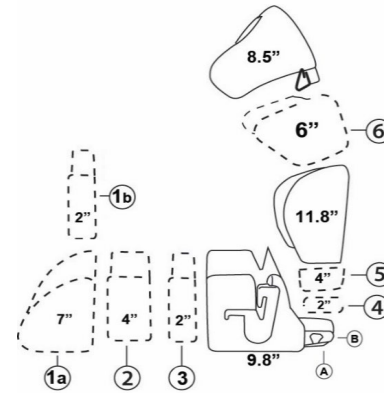

**User Measurement Guide:**

Minimum User Weight:	30 lbs.
Maximum User Weight:	108 lbs.
Minimum User Height:	37"
Maximum User Height:	60"
Recommended User Age:	Ages 3-15

**Carrot 3 Specifications with Extensions:**

Seat Depth Adjustment:	9.8" - 22.3"
Backrest Height Adjustment:	11.8" - 22.8"
Shoulder Wing Height:	6"
Shoulder Wing Width Adjustment:	15.25" - 19.25"

**Base Model Measurements:\*\*^**

Seat Depth:	9.8" - 11.3"
Backrest Height:	11.8" - 12.8"
Head Support Height:	8.5"

*\*Measurements do not include head support & growth extensions*

*^Base model includes 1.5" of seat depth growth (A) & 1" of backrest growth (B)*

**Growth Extensions:**

- 1a. Rodded seat extension - large
- 1b. Rodded seat extension - small
- 2.a Seat extension - 4"
- 3.b Seat extension - 2"
- 4.a Backrest extension - 2"
- 5.a Backrest extension - 4"
- 6.a Shoulder protector wings

**Inches**

- 7"
- 2"
- 4"
- 2"
- 2"
- 4"
- 6"

**Note: The same type of 2" & 4" extensions cannot be used simultaneously.**

**Convoid Carrot 3 Seat Depth Growth:**

Position 1 (Inch)	9.8"	11.8"	13.8"	16.8"	18.8"	20.8"
Position 2 (Inch)	11.3"	13.3"	15.3"	18.3"	20.3"	22.3"