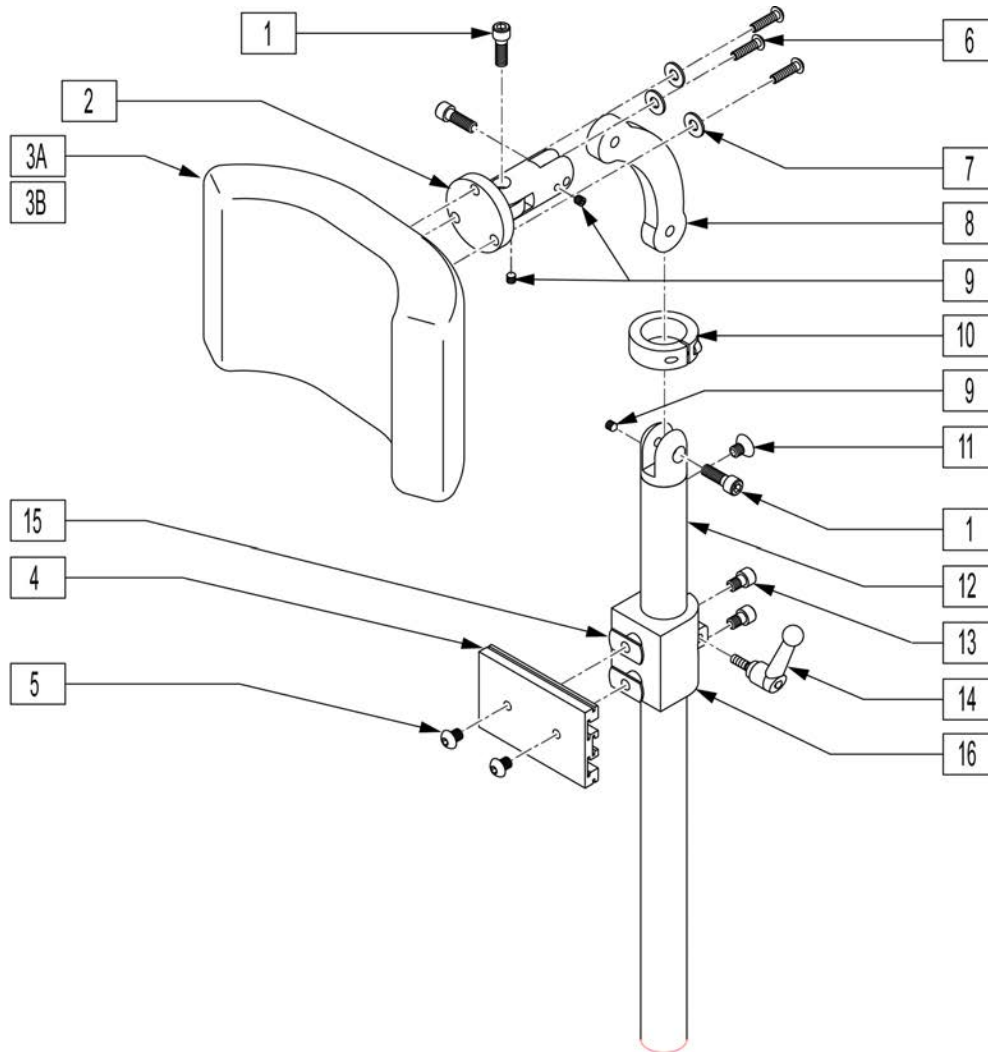

HEADREST

Pos.	Item Number	Description	Remarks
1	221115	1/4-20 x 3/4" SOC HD C/S BLK	
3A	750696	HEADREST W/ZIPPER MEDIUM CG	8x4.5 pad
3B	750697	HEADREST W/ZIPPER LARGE CG	9x4.5 pad
4	505932	HEADREST MOUNTING TRACK	
5	476304	1/4-28 x .31 BHCS W/PATCH	
6	221010	10-32 x .75 SHCS BLK W/PL	
7	261204	#10 AN WASHER .063	
8	331077	HEADREST LINK 6 INCH	
9	341045	#10-24 CONE POINT SET SCREW	
10	505933	HEADREST COLLAR	
11	226072	1/4-20 x 1/2 FH C/S BLK	
13	226095	1/4-20 x 3/8" SOC C/S BLK ZN	
14	341046	HEADREST CLAMPING HANDLE SCREW	
15	340033	1/4-20 WELD NUTS SLAB BASE	
4,5,13-16	888101	CLAMP HEADREST RIGID BACK	
1,2,4,6-16	881003	HEADREST MOUNTING BRACKET ASSM	
1-3A,4-16	881907	HEADREST ASSEMBLY MEDIUM	8x4.5 pad
1-3B,4-16	881908	HEADREST ASSEMBLY LARGE	9x4.5 pad