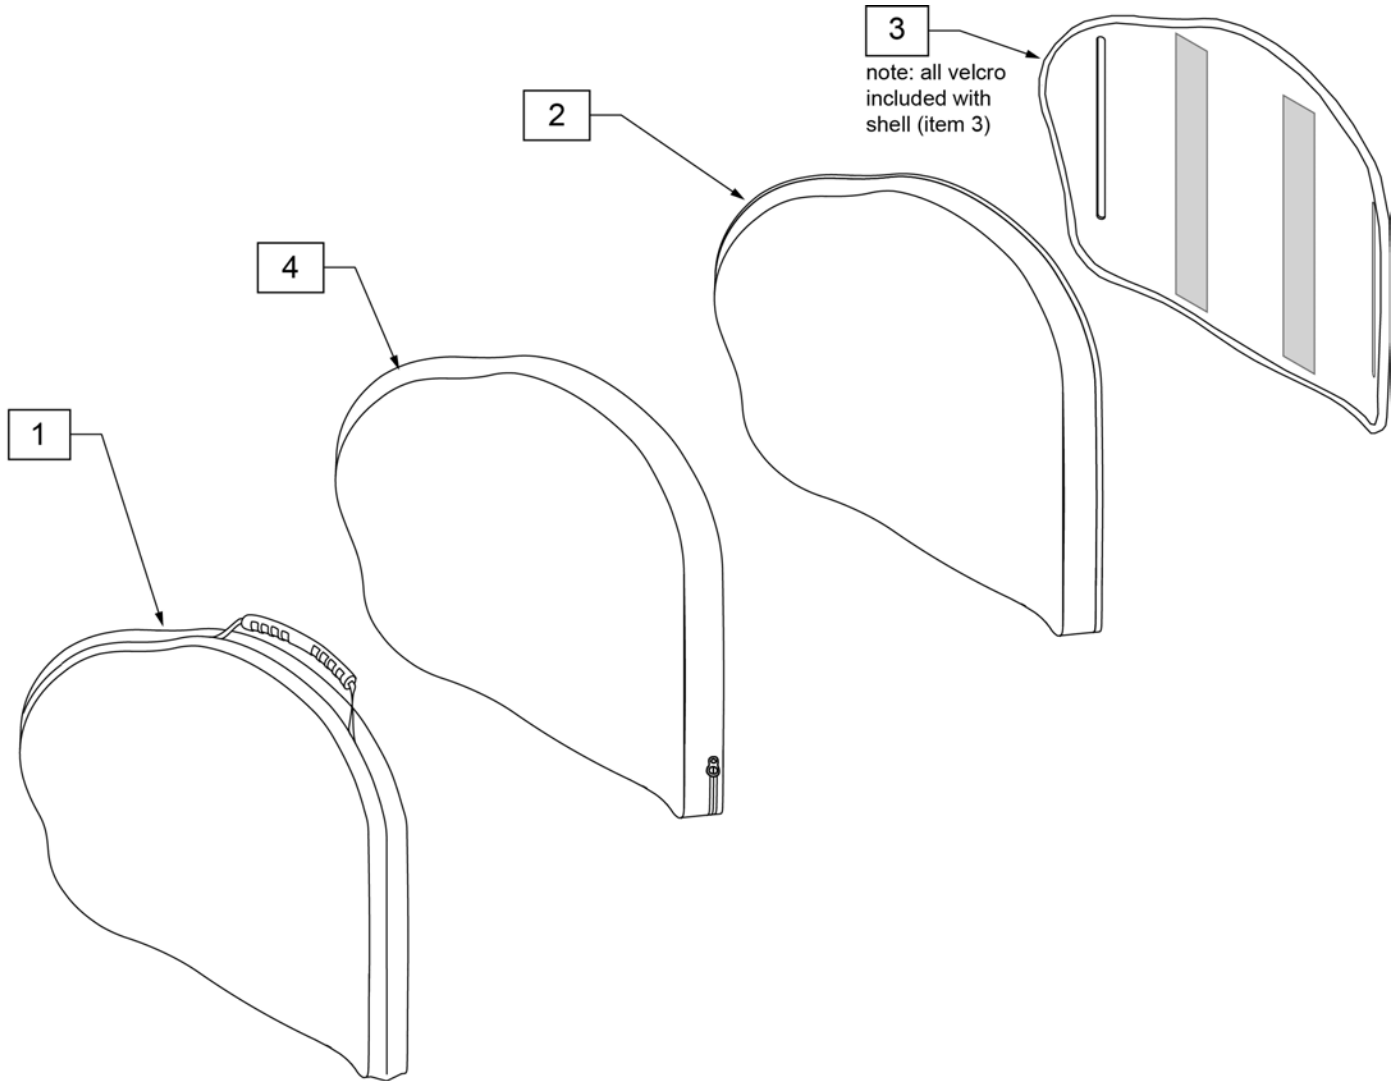

NOTE: Parts only, for complete Backrest see J3 Back order form.

Note: If replacing Foam in Jay 3 Backs purchased before August 6, 2013, please order new Cover.

Pos.	Item Number	Description	Pos.	Item Number	Description
1	CJ3PAMTS22	J3HD CVR POS MT 22W STD	2	BJ3PAMTT26	J3HD FOAM POS MT 26W TAL
1	CJ3PAMTT22	J3HD CVR POS MT 22W TAL	3	SJ3PAMTS22	J3HD SHELL POS MT 22W STD
1	CJ3PAMTS24	J3HD CVR POS MT 24W STD	3	SJ3PAMTT22	J3HD SHELL POS MT 22W TAL
1	CJ3PAMTT24	J3HD CVR POS MT 24W TAL	3	SJ3PAMTS24	J3HD SHELL POS MT 24W STD
1	CJ3PAMTS26	J3HD CVR POS MT 26W STD	3	SJ3PAMTT24	J3HD SHELL POS MT 24W TAL
1	CJ3PAMTT26	J3HD CVR POS MT 26W TAL	3	SJ3PAMTS26	J3HD SHELL POS MT 26W STD
2	BJ3PAMTS22	J3HD FOAM POS MT 22W STD	3	SJ3PAMTT26	J3HD SHELL POS MT 26W TAL
2	BJ3PAMTT22	J3HD FOAM POS MT 22W TAL	4	ICJ3PAMTS22	J3 HD BK,POS MT 22W STD, FS
2	BJ3PAMTS24	J3HD FOAM POS MT 24W STD	4	ICJ3PAMTT22	J3 HD BK,POS MT 22W TALL, FS
2	BJ3PAMTT24	J3HD FOAM POS MT 24W TAL	4	ICJ3PAMTS24	J3 HD BK,POS MT 24W STD, FS
2	BJ3PAMTS26	J3HD FOAM POS MT 26W STD	4	ICJ3PAMTT24	J3 HD BK,POS MT 24W TALL, FS