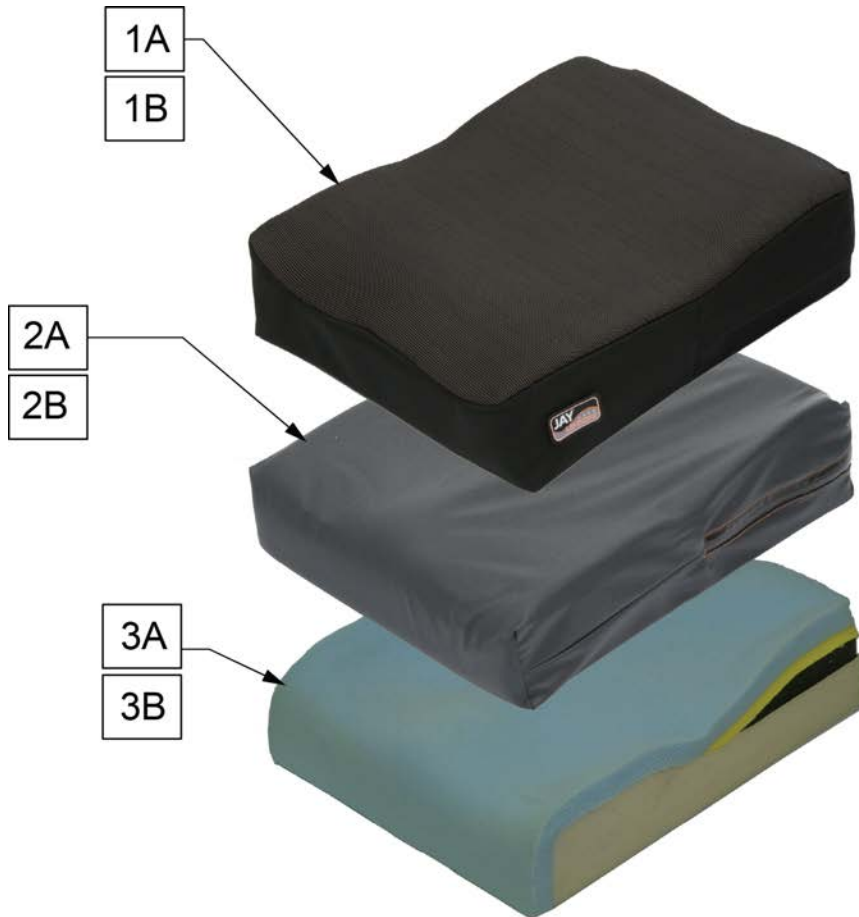

MEASURING GUIDE

PROFILE	"A"
STANDARD	4 1/2
REDUCED PROFILE	3 1/2