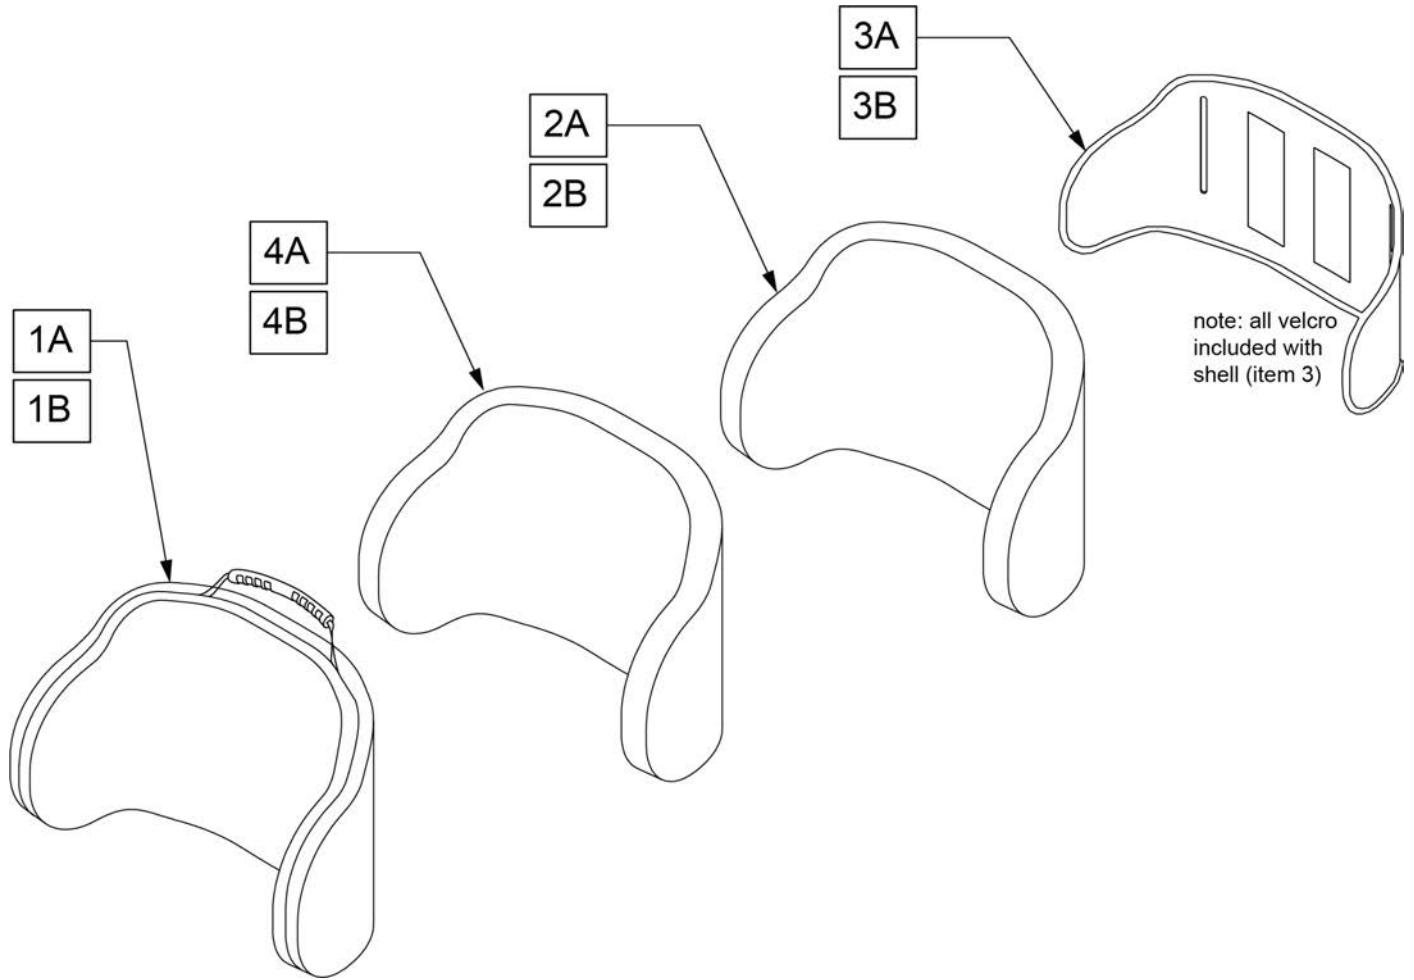

NOTE: Parts only, for complete Backrest see J3 Back order form.

Note: If replacing Foam in Jay 3 Backs purchased before August 6, 2013, please order new Cover.

Pos.	Item Number	Description	Pos.	Item Number	Description
1A	CJ3PDLTM14	J3 BK CVR PD LT 14W MED	3A	SJ3PDLTM14	J3 BK SHL PD LT 14W MED
1A	CJ3PDLTM16	J3 BK CVR PD LT 16W MED	3A	SJ3PDLTM16	J3 BK SHL PD LT 16W MED
1A	CJ3PDLTM18	J3 BK CVR PD LT 18W MED	3A	SJ3PDLTM18	J3 BK SHL PD LT 18W MED
1B	CJ3PDLTT14	J3 BK CVR PD LT 14W TALL	3B	SJ3PDLTT14	J3 BK SHL PD LT 14W TALL
1B	CJ3PDLTT16	J3 BK CVR PD LT 16W TALL	3B	SJ3PDLTT16	J3 BK SHL PD LT 16W TALL
1B	CJ3PDLTT18	J3 BK CVR PD LT 18W TALL	3B	SJ3PDLTT18	J3 BK SHL PD LT 18W TALL
1B	CJ3PDLTT20	J3 BK CVR PD LT 20W TALL	3B	SJ3PDLTT20	J3 BK SHL PD LT 20W TALL
2A	BJ3PDLTM14	J3 BK FOAM PD LT 14W MED	4A	ICJ3PDLTM14	J3 BK INNER CVR PD LT 14W MED
2A	BJ3PDLTM16	J3 BK FOAM PD LT 16W MED	4A	ICJ3PDLTM16	J3 BK INNER CVR PD LT 16W MED
2A	BJ3PDLTM18	J3 BK FOAM PD LT 18W MED	4A	ICJ3PDLTM18	J3 BK INNER CVR PD LT 18W MED
2B	BJ3PDLTT14	J3 BK FOAM PD LT 14W TALL	4B	ICJ3PDLTT14	J3 BK INNER CVR PD LT 14W TALL
2B	BJ3PDLTT16	J3 BK FOAM PD LT 16W TALL	4B	ICJ3PDLTT16	J3 BK INNER CVR PD LT 16W TALL
2B	BJ3PDLTT18	J3 BK FOAM PD LT 18W TALL	4B	ICJ3PDLTT18	J3 BK INNER CVR PD LT 18W TALL
2B	BJ3PDLTT20	J3 BK FOAM PD LT 20W TALL	4B	ICJ3PDLTT20	J3 BK INNER CVR PD LT 20W TALL