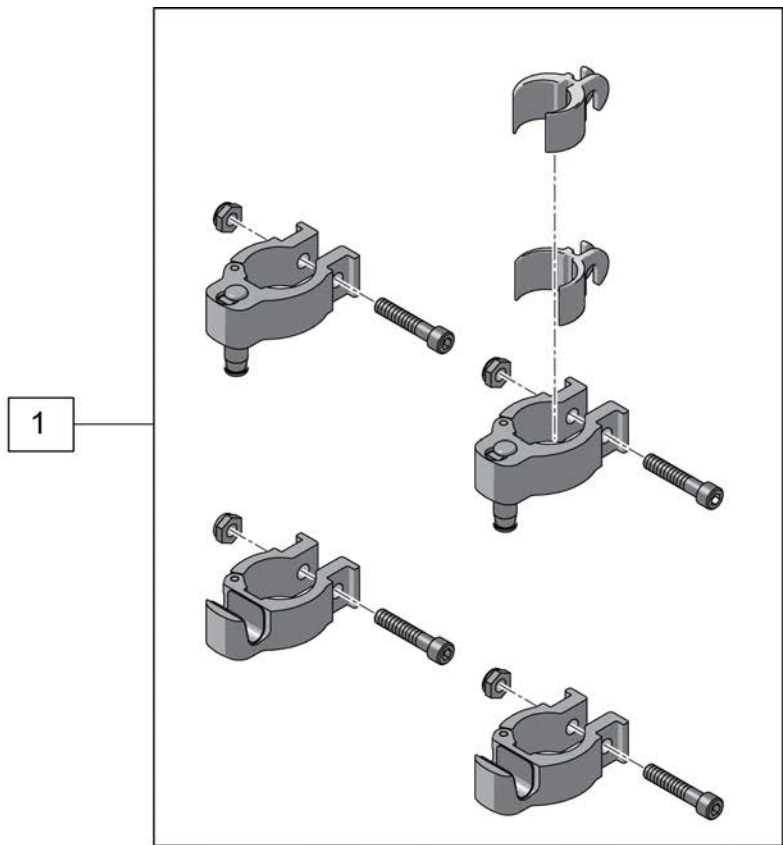

NOTE: Kit includes pair of upper and lower clamps with spacers to fit 1 1/8", 1" and 7/8" Back Tubes.

NOTE: Please refer to "Jay J2 & Deep Contour Mounting Hardware Guide" page for shell mounting bracket hardware.

Note: Clamp Style hardware is not available with the Xenon because the Back Post/Push Handle tubing is less than 7/8".

Pos.	Item Number	Description
1	XM250C	KIT CLAMP UNIV RETRO-FIT