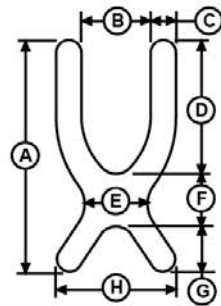

- 1A
- 1B
- 1C
- 1D
- 1E
- 1F
- 1G
- 1H

Contour Dimensions*								
	A	B	C	D	E	F	G	H
E Intv	9.75	3	1.75	5.25	1	3.5	1.5	6.5
X-S	12.5	3.5	2	7.5	1	3.5	1.5	7.5
S	15	4.5	2	9	1	4	2	8.5
M	18.5	5.5	2	11	1	5	2.5	9.5
L	22.5	6.5	2	13	1.5	6	3.5	10.5
XL	25.5	6.5	2.5	14	1.5	7	4.5	11.5

* All measurements are listed in inches and may vary due to binding finish

Pos.	Item Number	Description
1A	ATS9101	COMFORFIT PULL-DOWN CONTOUR SM
1B	ATS9102	COMFORFIT PULL-DOWN CONTOUR MD
1C	ATS9103	COMFORFIT PULL-DOWN CONTOUR LG
1D	ATS9104	COMFORFIT PULL-DOWN CONTOUR XL
1E	ATS9301	COMFORFIT, STRUCT, CTR PD SM
1F	ATS9302	COMFORFIT, STRUCT, CTR PD MED
1G	ATS9303	COMFORFIT, STRUCT, CTR PD LG
1H	ATS9304	COMFORFIT, STRUCT, CTR PD XL