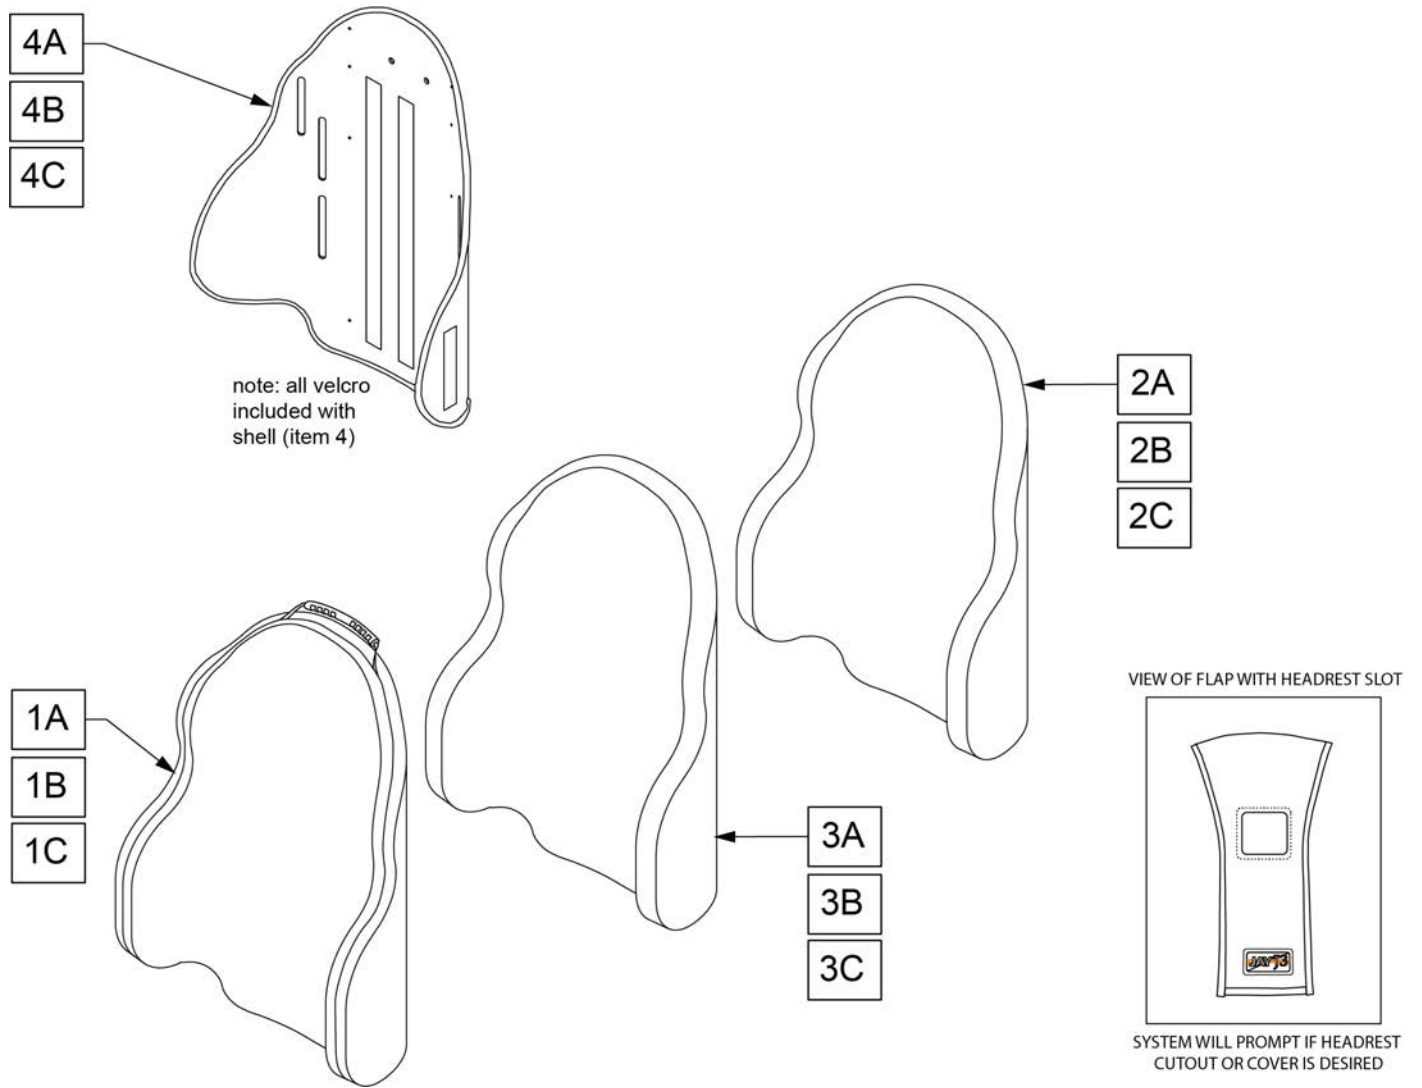

Note: parts only; for complete Backrest see J3 Back order form.

Pos.	Item Number	Description	Pos.	Item Number	Description
1A	CJ3PDUTS12	J3 BK CVR PD UT 12W SHT	2A	BJ3PDUTS14	J3 BK FOAM PD UT 14W SHT
1A	CJ3PDUTS14	J3 BK CVR PD UT 14W SHT	2A	BJ3PDUTS16	J3 BK FOAM PD UT 16W SHT
1A	CJ3PDUTS16	J3 BK CVR PD UT 16W SHT	2A	BJ3PDUTS18	J3 BK FOAM PD UT 18W SHT
1A	CJ3PDUTS18	J3 BK CVR PD UT 18W SHT	2B	BJ3PDUTS20	J3 BK FOAM PD UT 20W SHT
1B	CJ3PDUTS20	J3 BK CVR PD UT 20W SHT	2B	BJ3PDUTM14	J3 BK FOAM PD UT 14W MED
1B	CJ3PDUTM14	J3 BK CVR PD UT 14W MED	2B	BJ3PDUTM16	J3 BK FOAM PD UT 16W MED
1B	CJ3PDUTM16	J3 BK CVR PD UT 16W MED	2B	BJ3PDUTM18	J3 BK FOAM PD UT 18W MED
1B	CJ3PDUTM18	J3 BK CVR PD UT 18W MED	2B	BJ3PDUTM20	J3 BK FOAM PD UT 20W MED
1B	CJ3PDUTM20	J3 BK CVR PD UT 20W MED	2C	BJ3PDUTT14	J3 BK FOAM PD UT 14W TALL
1C	CJ3PDUTT14	J3 BK CVR PD UT 14W TALL	2C	BJ3PDUTT16	J3 BK FOAM PD UT 16W TALL
1C	CJ3PDUTT16	J3 BK CVR PD UT 16W TALL	2C	BJ3PDUTT18	J3 BK FOAM PD UT 18W TALL
1C	CJ3PDUTT18	J3 BK CVR PD UT 18W TALL	2C	BJ3PDUTT20	J3 BK FOAM PD UT 20W TALL
1C	CJ3PDUTT20	J3 BK CVR PD UT 20W TALL	3A	ICJ3PDUTS12	J3 BK INNER CVR PD UT 12W SHT
2A	BJ3PDUTS12	J3 BK FOAM PD UT 12W SHT	3A	ICJ3PDUTS14	J3 BK INNER CVR PD UT 14W SHT