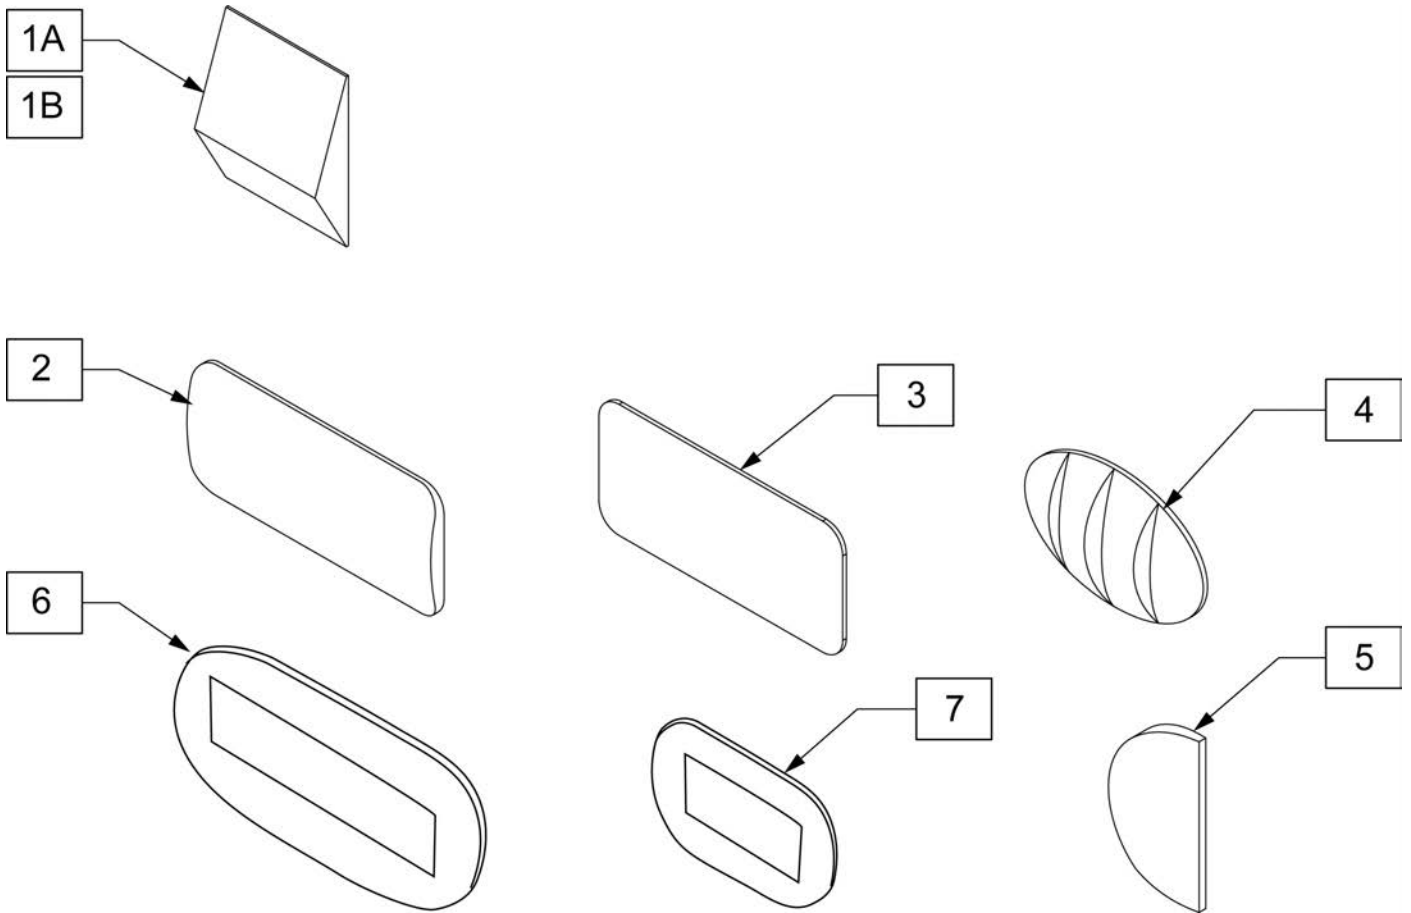

Pos.	Item Number	Description	Remarks
1A	103714-001S	LUMBAR SUPP SM BLK 3.5W W/VEL	
1B	103714-005S	LUMBAR SUPP SM BLK 1.8W W/VEL	
2	J3SPNCR	CURVED SHIM	
3	J3SPNFL	FLAT SHIM	
4	J3SPNLP	POS/LATERAL PELVIC	
5	J3SPNLS	SHIM, LATERAL	
6	J3SPNBL	BEAN BAG, LARGE	Approx 5.25" X 10"
7	J3SPNBS	BEAN BAG, SMALL	Approx 3" X 6"