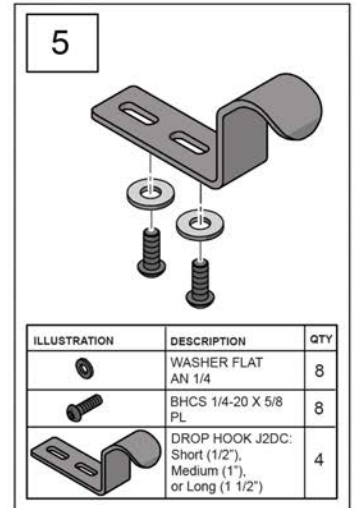

Pos.	Item Number	Description	Remarks
1A	C2444	COVER J2 DEEP CONTUR 14 x 14	Zippered Cover
1A	C2446	COVER J2 DEEP CONTUR 14 x 16	Zippered Cover
1A	C2455	COVER J2 DEEP CONTUR 15 x 15	Zippered Cover
1A	C2457	COVER J2 DEEP CONTUR 15 x 17	Zippered Cover
1A	C2466	COVER J2 DEEP CONTUR 16 x 16	Zippered Cover
1A	C2468	COVER J2 DEEP CONTUR 16 x 18	Zippered Cover
1A	C2475	COVER J2 DEEP CONTUR 17 x 15	Zippered Cover
1A	C2477	COVER J2 DEEP CONTUR 17 x 17	Zippered Cover
1A	C2486	COVER J2 DEEP CONTUR 18 x 16	Zippered Cover
1A	C2488	COVER J2 DEEP CONTUR 18 x 18	Zippered Cover
1A	C2406	COVER J2 DEEP CONTUR 20 x 16	Zippered Cover
1A	C2408	COVER J2 DEEP CONTUR 20 x 18	Zippered Cover
1A	C2426	COVER J2 DEEP CONTUR 22 x 16	Zippered Cover
1A	C2428	COVER J2 DEEP CONTUR 22 x 18	Zippered Cover
1A	C2460	COVER J2 DEEP CONTUR 16 x 20	Zippered Cover
1A	C2480	COVER J2 DEEP CONTUR 18 x 20	Zippered Cover
1A	C2400	COVER J2 DEEP CONTUR 20 x 20	Zippered Cover
1A	C2448	COVER J2 DEEP CONTUR 24 x 18	Zippered Cover