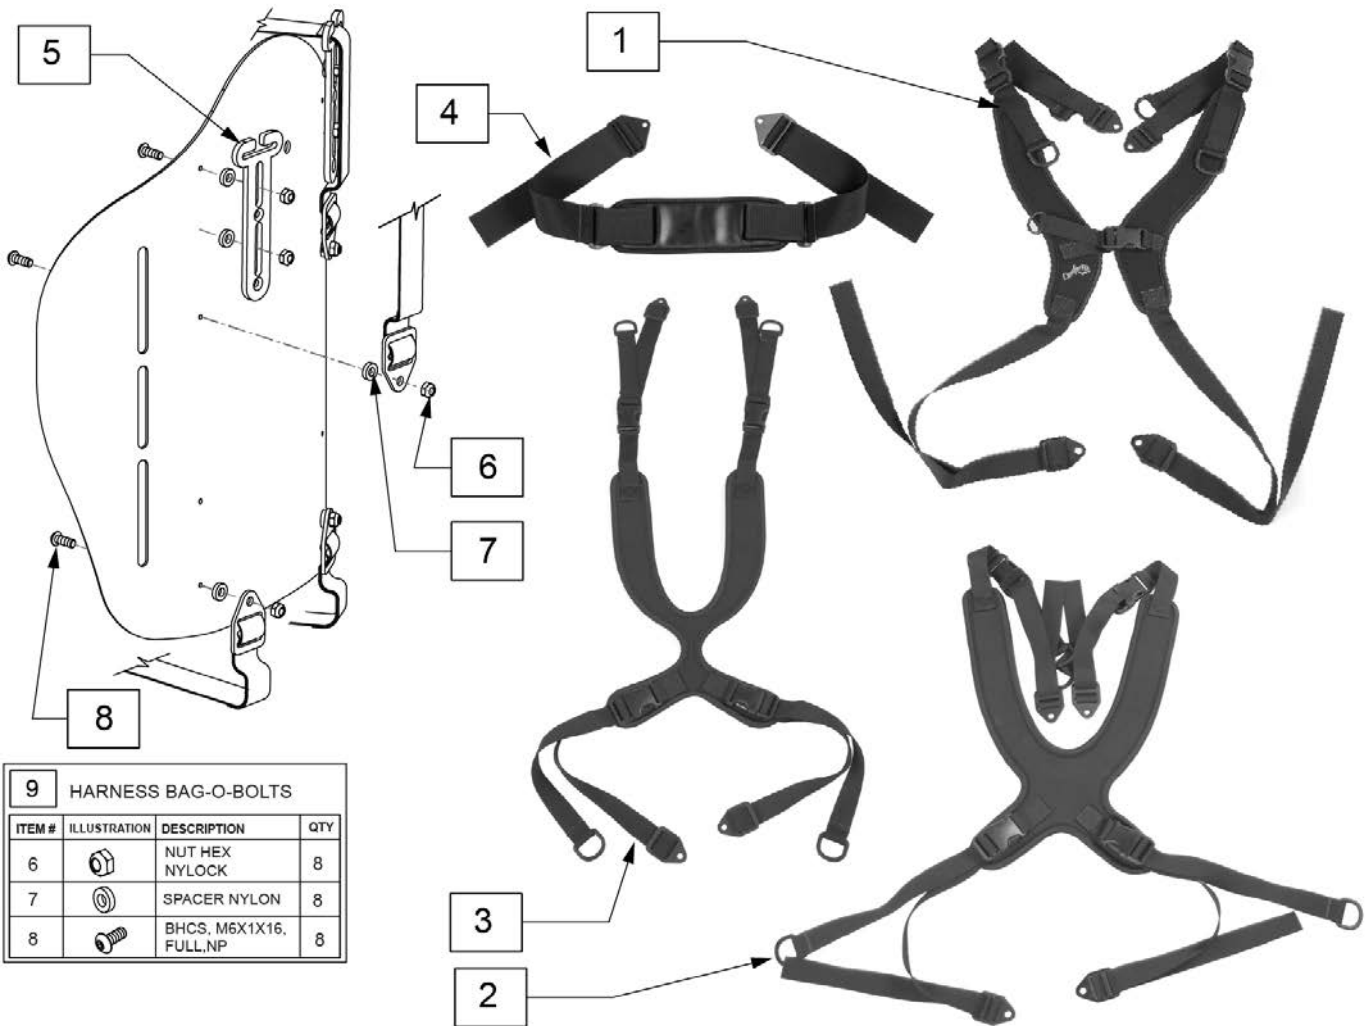

9 HARNESS BAG-O-BOLTS			
ITEM #	ILLUSTRATION	DESCRIPTION	QTY
6		NUT HEX NYLOCK	8
7		SPACER NYLON	8
8		BHCS, M6X1X16, FULL.NP	8

Pos.	Item Number	Description	Pos.	Item Number	Description
1	ATS9407	CENTER OPENING W/ BUCKLE (EI)	3	ATS9100	CONTOURED - DYNAMIC PULL DOWN (XS)
1	ATS9400	CENTER OPENING W/ BUCKLE (XS)	3	ATS9101	CONTOURED - DYNAMIC PULL DOWN (S)
1	ATS9401	CENTER OPENING W/ BUCKLE (S)	3	ATS9102	CONTOURED - DYNAMIC PULL DOWN (M)
1	ATS9402	CENTER OPENING W/ BUCKLE (M)	3	ATS9300	CONTOURED - STRUCTURED PULL DOWN (XS)
2	ATS8107	CLASSIC - DYNAMIC PULL DOWN (EI)	3	ATS9301	CONTOURED - STRUCTURED PULL DOWN (S)
2	ATS8100	CLASSIC - DYNAMIC PULL DOWN (XS)	3	ATS9302	CONTOURED - STRUCTURED PULL DOWN (M)
2	ATS8101	CLASSIC - DYNAMIC PULL DOWN (S)	4	ATS4050	PADDED ANTERIOR TRUNK STRAPS (XS)
2	ATS8102	CLASSIC - DYNAMIC PULL DOWN (M)	4	ATS4000	PADDED ANTERIOR TRUNK STRAPS (S)
2	ATS8300	CLASSIC - STRUCTURED PULL DOWN (XS)	4	ATS4100	PADDED ANTERIOR TRUNK STRAPS (M)
2	ATS8301	CLASSIC - STRUCTURED PULL DOWN (S)	5	J3GPGS	GOAL POST SHOULDER STRAP GUIDE
2	ATS8302	CLASSIC - STRUCTURED PULL DOWN (M)	9	J3HHP	HARNESS BAG-O-BOLTS
3	ATS9107	CONTOURED - DYNAMIC PULL DOWN (EI)