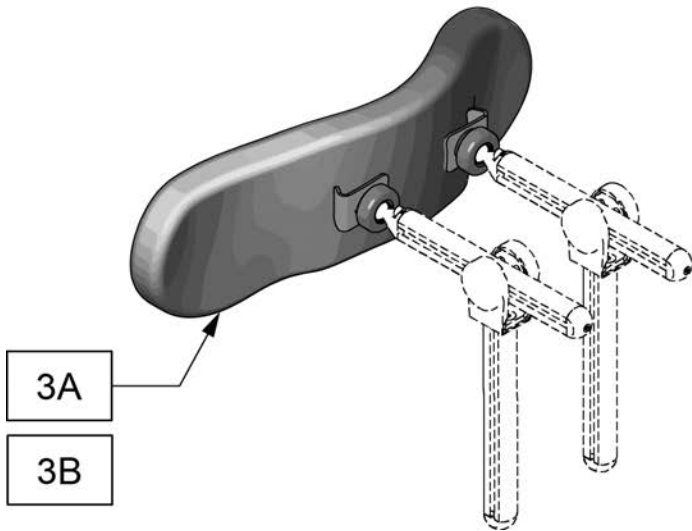

- 1A
- 1B
- 1C
- 1D

- 2A
- 2B

Pos.	Item Number	Description	Remarks
1A	PF605	REFOAM KIT 6" PLUSH	
1A	PC605L	COVER 6" PLUSH/LYCRA	Lycra
1A	PC605V	COVER 6" PLUSH/R'VSD DARTEXX	Dartex
1B	PF800	REFOAM KIT 8" PLUSH	
1B	PC800L	COVER, 8" PLUSH, LYCRA	Lycra
1B	PC800V	COVER, 8" PLUSH, DR	Dartex
1B	PC800F	COVER 8" PLUSH/FLEECE	Fleece
1B	PC800P	COVER 8" PLUSH/ALLURE NH	
1C	PF1000	REFOAM KIT 10" PLUSH	
1C	PC1000L	COVER, 10" PLUSH, LYCRA	Lycra
1C	PC1000V	COVER, 10" PLUSH, DR	Dartex
1C	PC1000F	COVER 10" PLUSH/FLEECE	Fleece
1D	PF1205	REFOAM KIT 12" NARROW PLUSH	
1D	PC1205L	COVER NARROW PLUSH/LYCRA	Lycra
1D	PC1205V	COVER NARROW PLUSH/R'VSD DARTEXX	Dartex
1D	PC1205F	COVER NARROW PLUSH/FLEECE	Fleece
2A	PF1400	REFOAM KIT 14" PLUSH