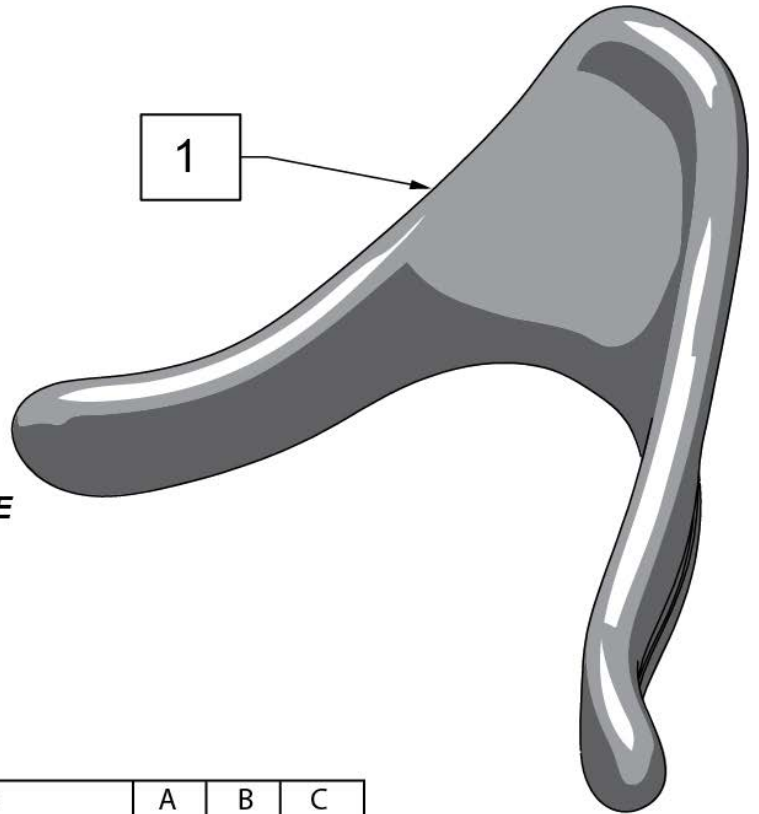

HEADREST MEASURING GUIDE