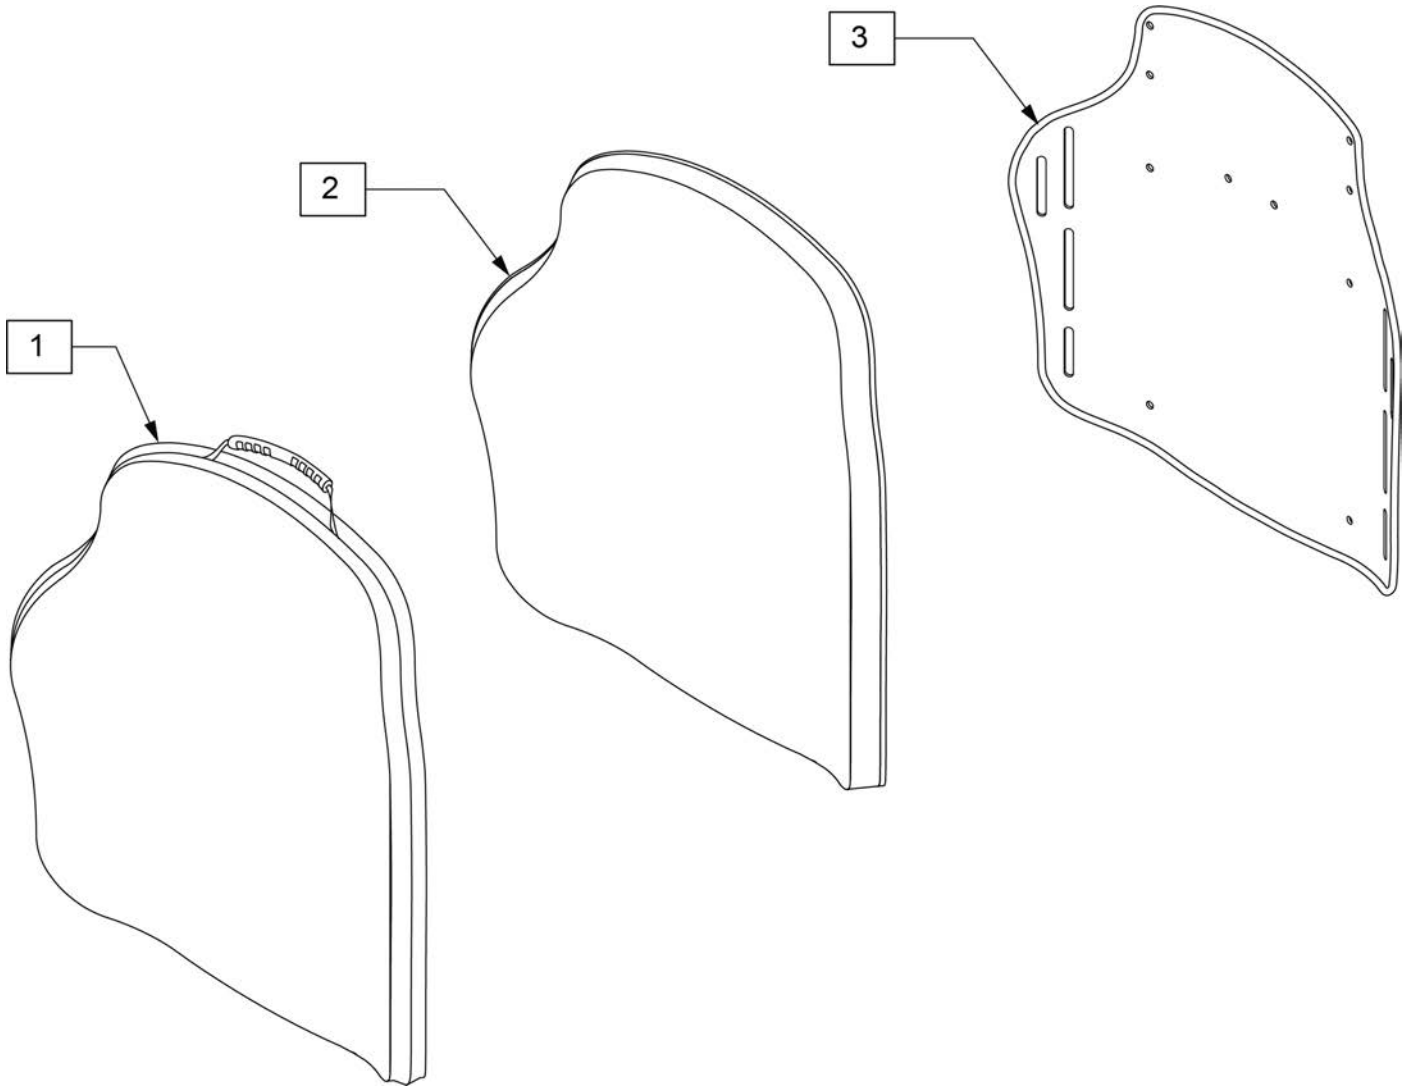

Pos.	Item Number	Description
1	CJ3PASHS22	J3HD CVR POS SH 22W STD
2	BJ3PASHS22	J3HD FOAM POS SH 22W STD
3	SJ3PASHS22	J3HD SHELL POS SH 22W STD
4	ICJ3PASHS22	J3 HD BK,POS SH 22W STD, FS