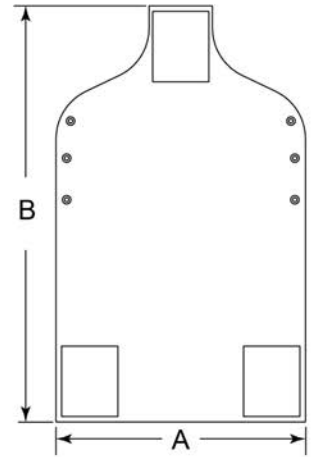

MEASURING GUIDE

P/N	DIM A	DIM B
116522-001	11 3/4"	25 1/2"
116522-002	13 3/4"	25 1/2"
116522-003	15 3/4"	27 1/2"
116522-004	17 3/4"	29 1/2"
116522-005	19 3/4"	31 1/2"
116522-006	21 3/4"	31 1/2"
116522-007	23 3/4"	33 1/2"
116522-008	25 3/4"	33 1/2"

Pos.	Item Number	Description	Remarks
1	116527S	VELCRO TIE,1 WRAP.75"X12",BLK	
1,2	117096	VANITY FLAP, J3 BACK 12W	Includes 4 velcro ties
1,2	117097	VANITY FLAP, J3 BACK 14W	Includes 4 velcro ties
1,2	117098	VANITY FLAP, J3 BACK 16W	Includes 4 velcro ties
1,2	117099	VANITY FLAP, J3 BACK 18W	Includes 4 velcro ties
1,2	117100	VANITY FLAP, J3 BACK 20W	Includes 4 velcro ties
1,2	117101	VANITY FLAP, J3 BACK 22W	Includes 4 velcro ties
1,2	117102	VANITY FLAP, J3 BACK 24W	Includes 4 velcro ties
1,2	117103	VANITY FLAP, J3 BACK 26W	Includes 4 velcro ties
1,2	VF08	VANITY FLAP 8-9 IN	Includes 4 velcro ties
1,2	VF10	VANITY FLAP 10-11 IN	Includes 4 velcro ties
1,2	VF12	VANITY FLAP 12-13 IN	Includes 4 velcro ties
1,2	VF14	VANITY FLAP 14-15 IN	Includes 4 velcro ties