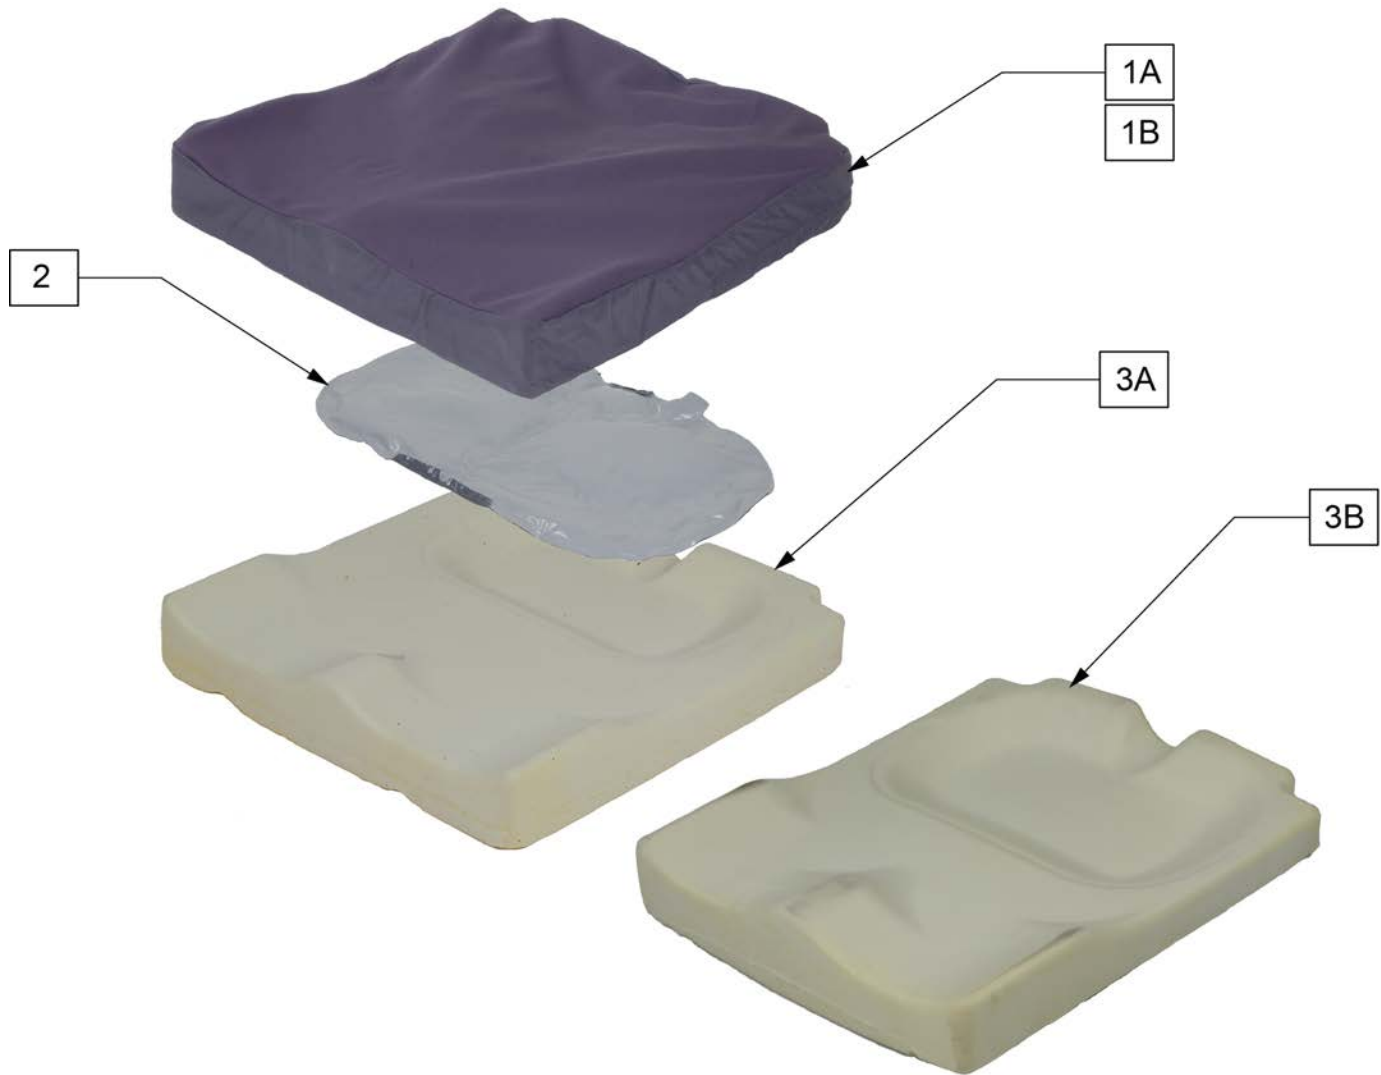

NOTE: IN GENERAL, THE (F) FLAT BASE IS USED FOR HARD SEATING SURFACES, SUCH AS A SEAT PAN, AND THE CURVED BASE IS USED FOR SOFT SURFACES, SUCH AS A SEAT SLING.

Pos.	Item Number	Description	Remarks
>>>>		JAY EASY COVER FLAT	
1A	CJE1414F	COVER JAY EASY FLAT 14 x 14	
1A	CJE1416F	COVER JAY EASY FLAT 14 x 16	
1A	CJE1418F	COVER JAY EASY FLAT 14 x 18	
1A	CJE1515F	COVER JAY EASY FLAT 15 x 15	
1A	CJE1516F	COVER JAY EASY FLAT 15 x 16	
1A	CJE1517F	COVER JAY EASY FLAT 15 x 17	
1A	CJE1615F	COVER JAY EASY FLAT 16 x 15	
1A	CJE1616F	COVER JAY EASY FLAT 16 x 16	
1A	CJE1617F	COVER JAY EASY FLAT 16 x 17	
1A	CJE1618F	COVER JAY EASY FLAT 16 x 18	
1A	CJE1715F	COVER JAY EASY FLAT 17 x 15	
1A	CJE1716F	COVER JAY EASY FLAT 17 x 16	
1A	CJE1717F	COVER JAY EASY FLAT 17 x 17