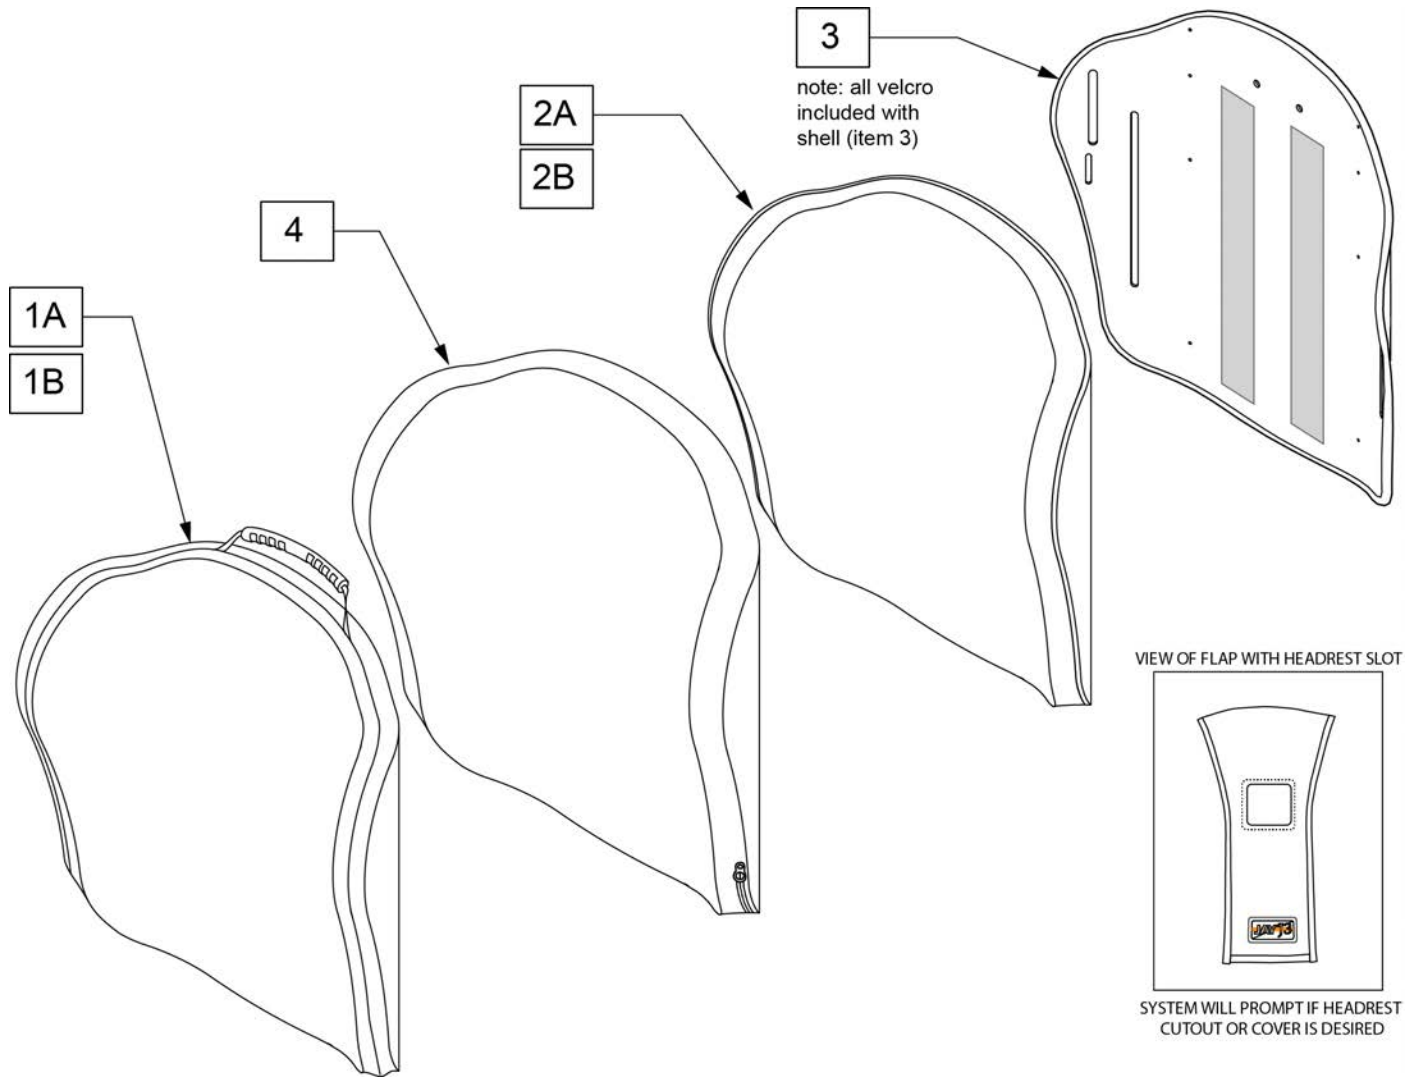

Note: Parts only; for complete Backrest see J3 Back order form.

Note: If replacing Foam in Jay 3 Backs purchased before August 6, 2013, please order new Cover.

Pos.	Item Number	Description	Remarks
1A	CJ3PLUTS12	J3 CVR SHAL UT 12W STD	
1A	CJ3PLUTS14	J3 CVR, SHAL UT 14W STD	
1A	CJ3PLUTM14	J3 CVR, SHAL UT 14W MED	
1A	CJ3PLUTT14	J3 CVR, SHAL UT 14W TALL	
1A	CJ3PLUTS16	J3 CVR, SHAL UT 16W STD	
1A	CJ3PLUTM16	J3 CVR, SHAL UT 16W MED	
1A	CJ3PLUTT16	J3 CVR, SHAL UT 16W TALL	
1A	CJ3PLUTS18	J3 CVR, SHAL UT 18W STD	
1A	CJ3PLUTM18	J3 CVR, SHAL UT 18W MED	
1A	CJ3PLUTT18	J3 CVR, SHAL UT 18W TALL	
1A	CJ3PLUTS20	J3 CVR, SHAL UT 20W STD