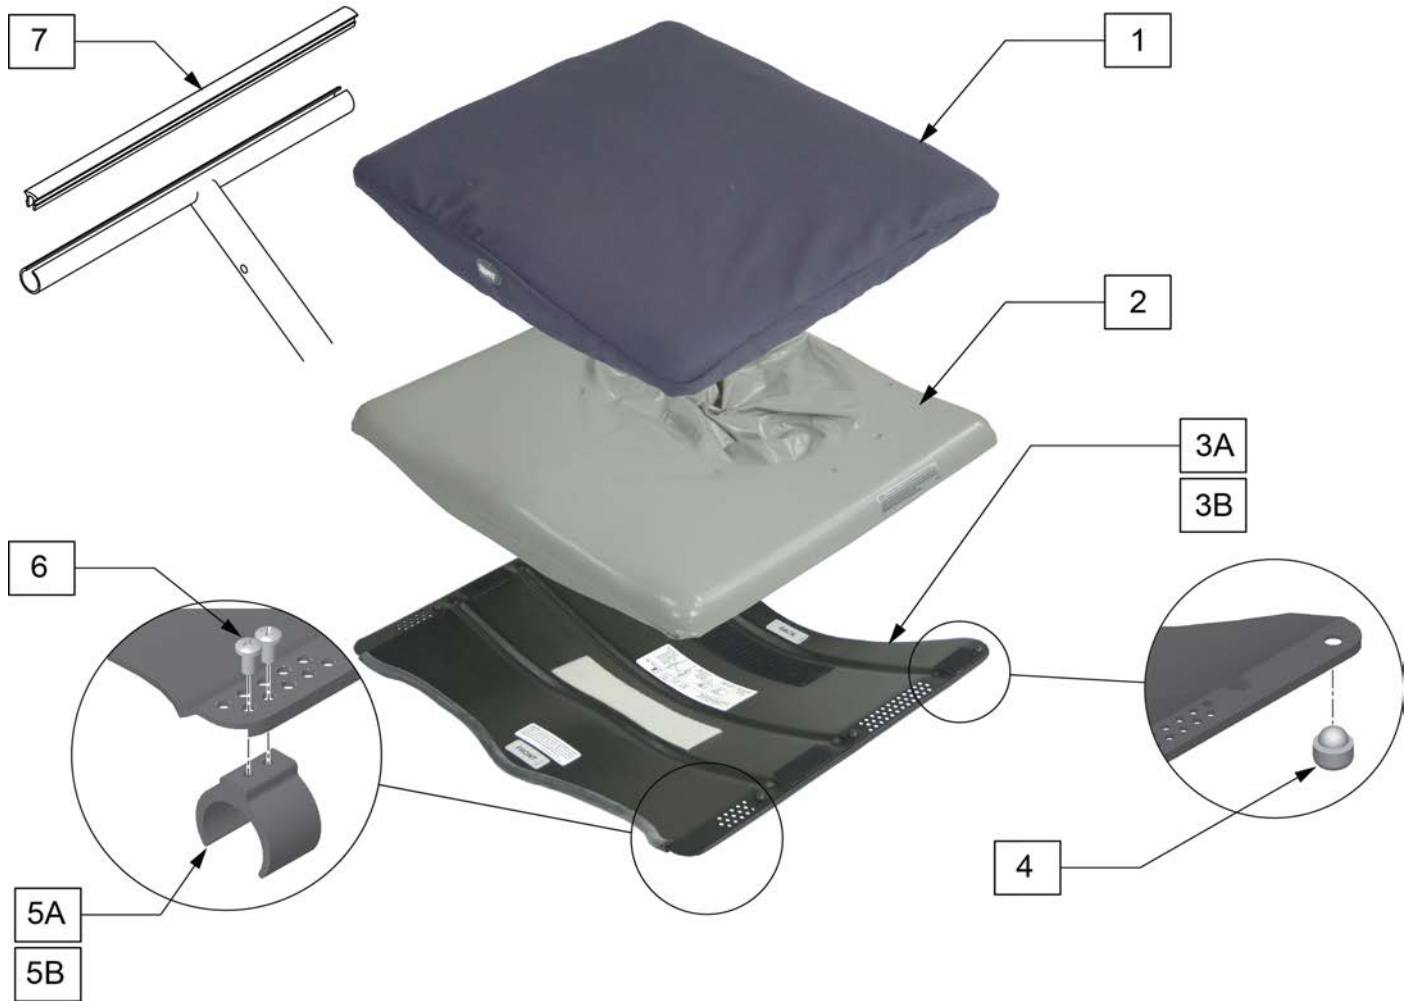

NOTE: * FOR WHEELCHAIRS THAT ARE SLIGHTLY NARROWER THAN LISTED DIMENSION, SUCH AS WITH QUICKIE WHEELCHAIRS. THESE PANS ALSO PROVIDE ADDITIONAL CLEARANCE FOR POP-UP FOOTRESTS.

NOTE: ** WHEN ORDERING A DUO FOR A QUICKIE 2 WHEELCHAIR, A SEAT RAIL INSERT STRIP (ITEM 7) MUST BE ORDERED (QUANTITY 2) TO PREVENT THE CLIP FROM CATCHING IN THE UPHOLSTERY SLOT.

Pos.	Item Number	Description	Remarks
1	C700	JAY DUO COVER 18 x 16	
1	C701	JAY DUO COVER 18 x 18	
1	C705	JAY DUO COVER 16 x 16	
1	C706	JAY DUO COVER 16 x 18	
1	C709	JAY DUO COVER 20 x 18	
1	C726	JAY DUO COVER 20 x 16	
1	C776	JAY DUO COVER 17 x 16	
1	C778	JAY DUO COVER 17 x 18	
2	F700	JAY DUO PAD 18 x 16	
2	F701	JAY DUO PAD 18 x 18	
2	F705	JAY DUO PAD 16 x 16