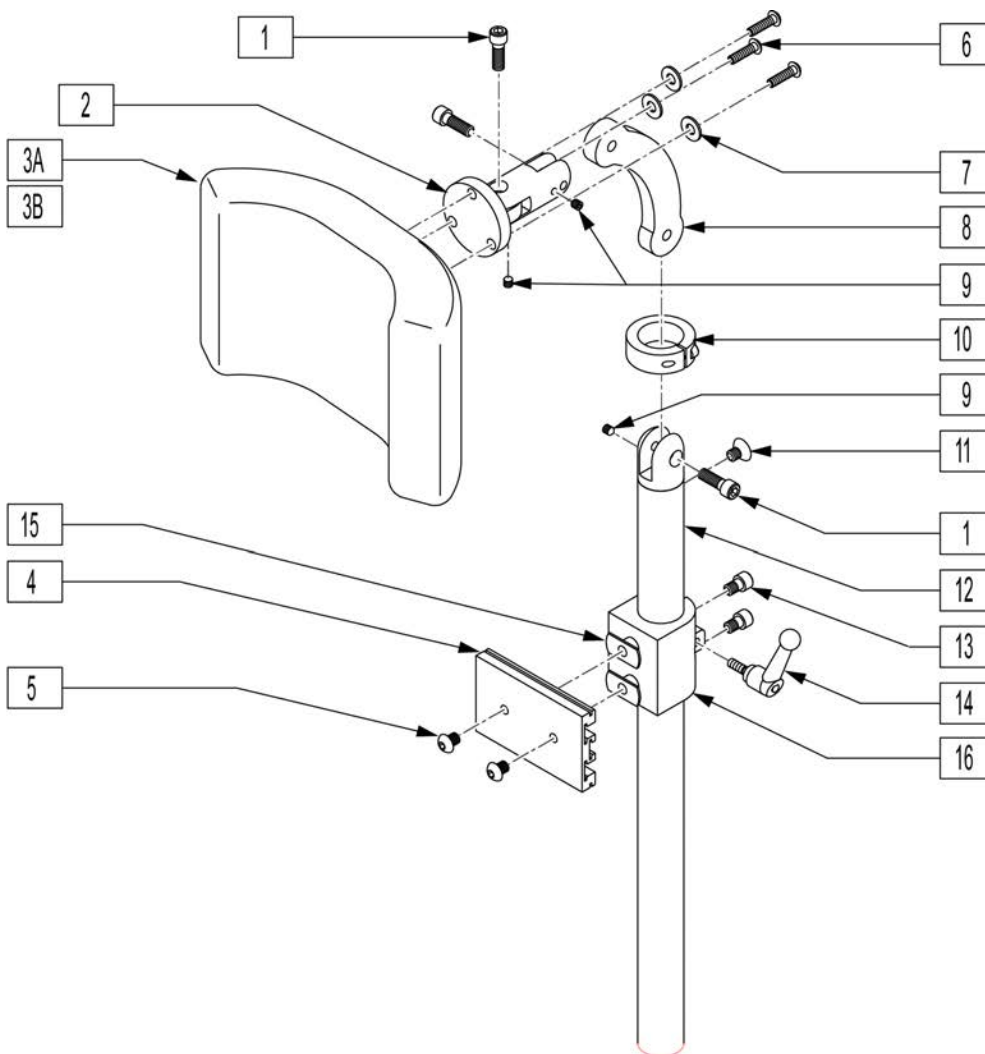

Pos.	Item Number	Description	Remarks
1	221115	1/4-20 x 3/4" SOC HD C/S BLK	
3A	750696	HEADREST W/ZIPPER MEDIUM CG	8x4.5 pad
3B	750697	HEADREST W/ZIPPER LARGE CG	9x4.5 pad
4	505932	HEADREST MOUNTING TRACK	
5	476304	1/4-28 x .31 BHCS W/PATCH	
6	221010	10-32 x .75 SHCS BLK W/PL	
7	261204	#10 AN WASHER .063	
8	331077	HEADREST LINK 6 INCH	
9	341045	#10-24 CONE POINT SET SCREW	
10	505933	HEADREST COLLAR	
11	226072	1/4-20 x 1/2 FH C/S BLK	
13	226095	1/4-20 x 3/8" SOC C/S BLK ZN	
14	341046	HEADREST CLAMPING HANDLE SCREW	
15	340033	1/4-20 WELD NUTS SLAB BASE	
4,5,13-16	888101	CLAMP HEADREST RIGID BACK	
1,2,4,6-16	881003	HEADREST MOUNTING BRACKET ASSM	
1-3A,4-16	881907	HEADREST ASSEMBLY MEDIUM	8x4.5 pad
1-3B,4-16	881908	HEADREST ASSEMBLY LARGE	9x4.5 pad