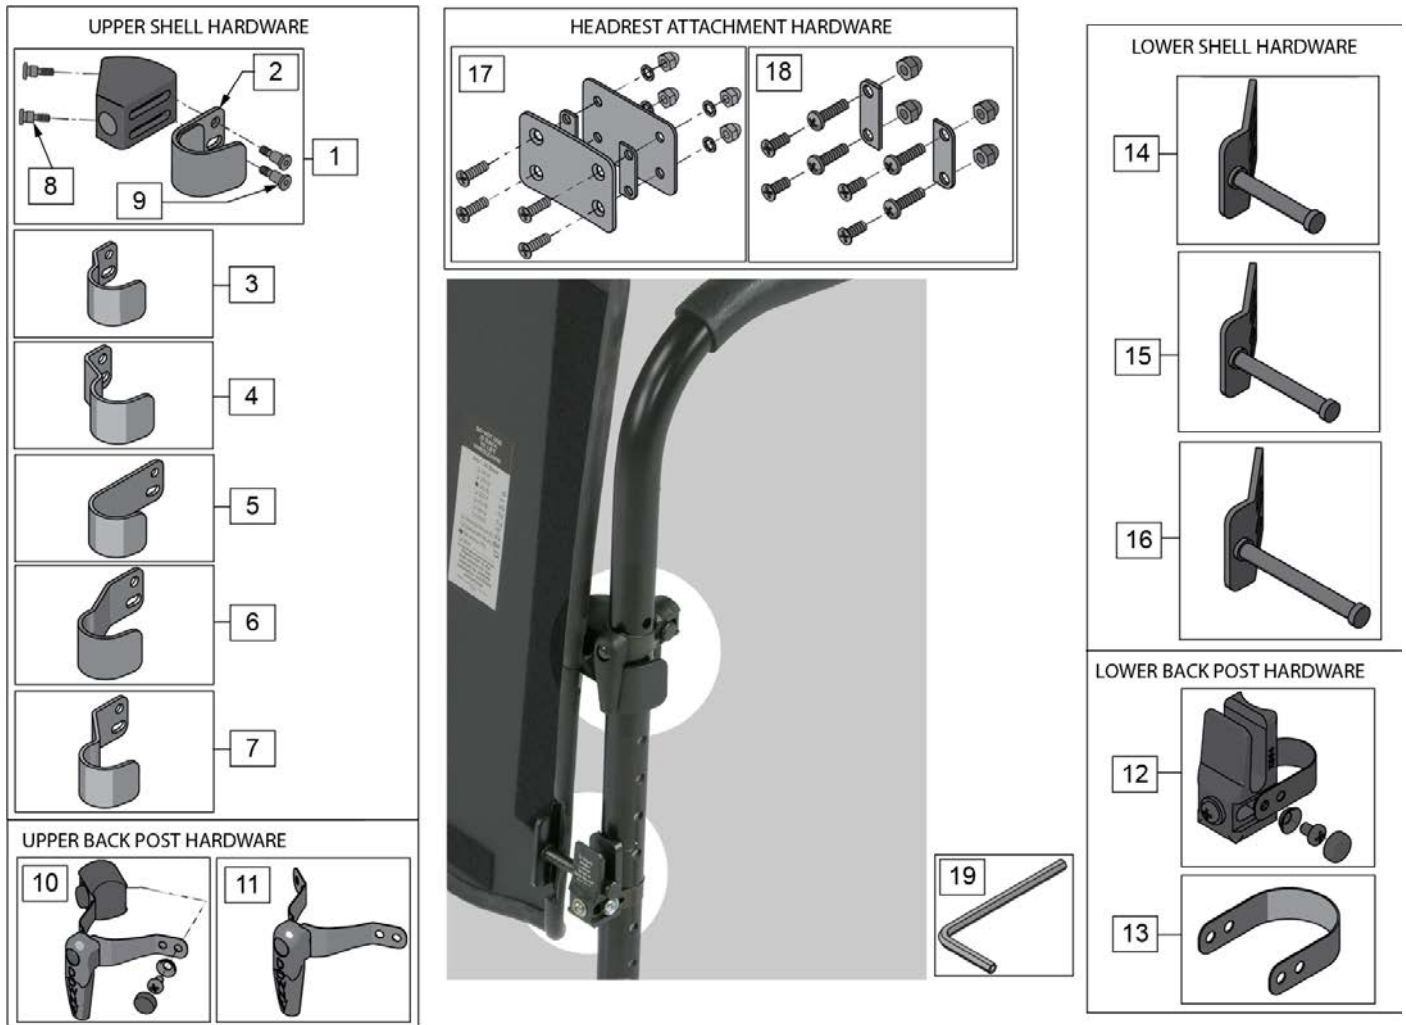

NOTE: if adding Jay J2 Deep Contour Back to a chair that has an Angle Adjustable Back please order 880987 (item 13).

Pos.	Item Number	Description	Remarks
1	M-254	TOP ADJUSTERS	
2	M-253	TOP HOOK KIT (SHORT)	Ships Standard w/ J2 & J2 Deep Backs
3	M-2312	SHORT HOOKS W/ 1/2 OFFSET	
4	M-2301	SHORT HOOKS W/ 1 OFFSET	
5	M-256	TOP HOOK KIT (LONG)	
6	M-2322	LONG HOOKS W/ 1/2 OFFSET	
7	M-2311	LONG HOOKS W/ 1 OFFSET	
8	M-241	SHOULDER BOLT 1/4 X 1/4	
9	M-240	SHOULDER BOLT 1/4 X 10-32	
10	681C	TOP BRACKET ASSM - 'QUARTER-TURN'	fits 5/8" to 1.0" diameter tubing
11	2681C	TOP LONG 1/4 BRACKET ASSM	fits 1.0" to 1.25" diameter tubing
12	680C	BOTTOM UNIVERSAL POST BRACKETS	fits 5/8" to 1.0" diameter tubing
13	880997	LONG STRAP KIT	Used on 1 1/8" diameter Back Post
14	M-258	BOTTOM PINS STANDARD	Pin Length = 2"
15	M-2313	BOTTOM PINS 1/2 EXTENDED	Pin Length = 2.5"
16	M-2323	BOTTOM PINS 1 EXTENDED	Pin Length = 3"