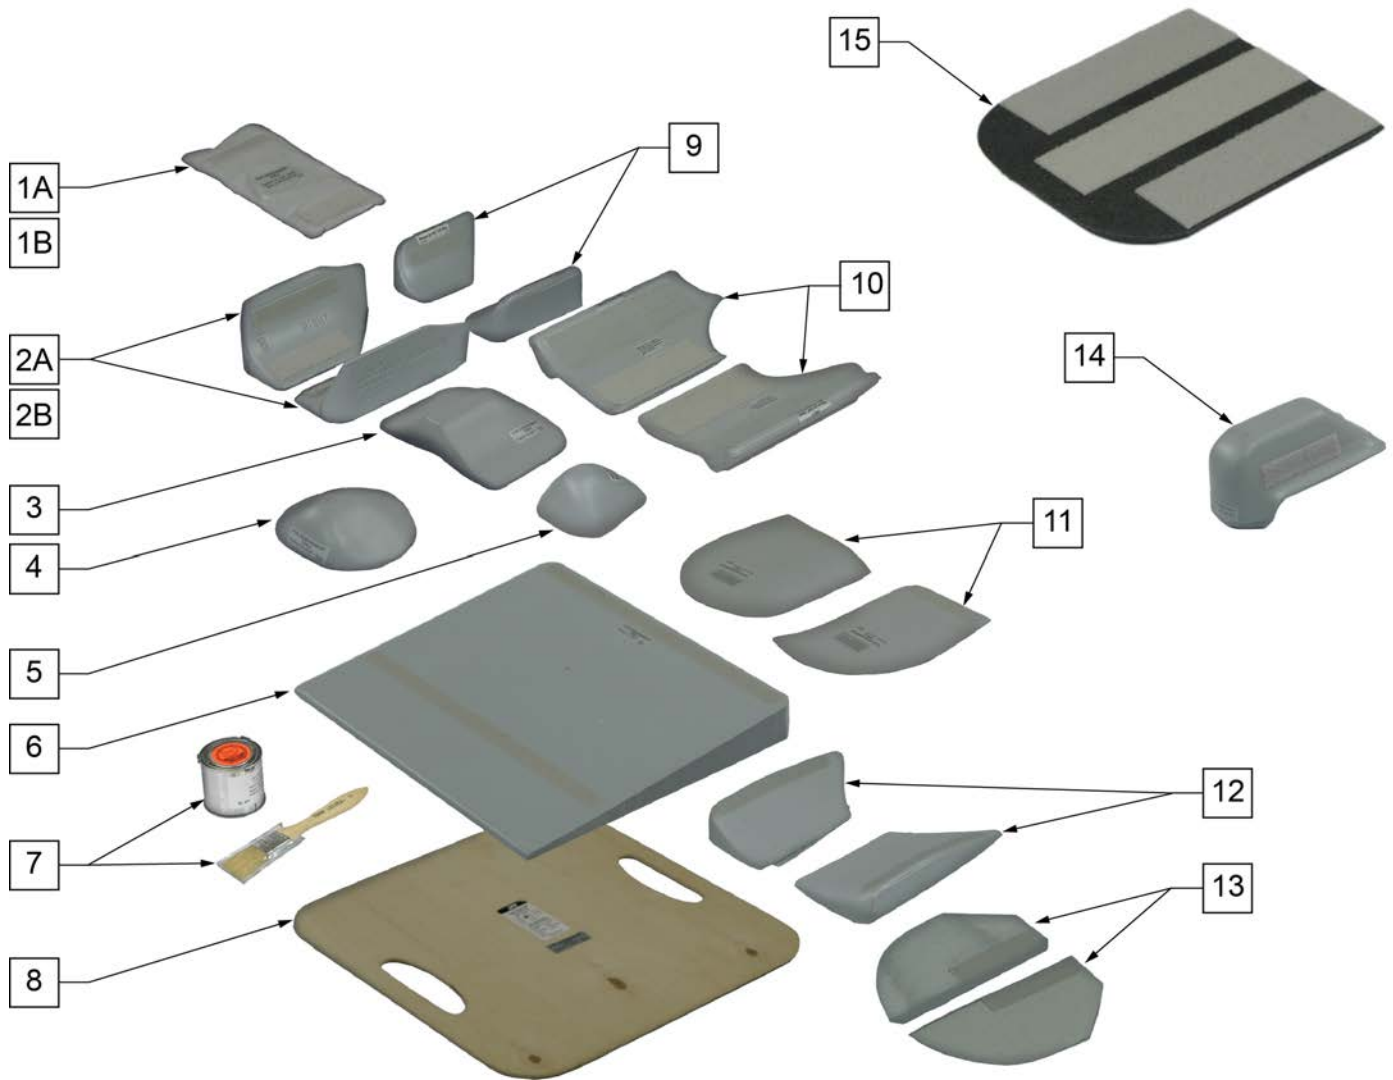

NOTE: MAY ALSO BE USED WITH JAY AND JAY J2 CUSHIONS. ITEMS 1 & 5 MAY BE USED WITH JAY J2 DEEP CONTOUR CUSHION.

NOTE: ITEMS 1" OR GREATER COMBINED WITH J2 DEEP CONTOUR CUSHION ARE RECOGNIZED BY THE SADMERC AS A K0108 ADJUSTABLE SKIN PROTECTION AND POSITIONING CUSHION.

NOTE: JAY GS ACCESSORY BOX REPLACED BY JAY BOX OF ACCESSORIES (P/N JBOXACCS).

Pos.	Item Number	Description	Remarks
1A	F119	FLUID SUPPLEMENT (8 OZ)	Size 5" x 10.5"
1B	F1119	MINI FLUID SUPPLEMENT (2 OZ)	Size 3.5" x 7.5"
2A	B113J	2" ADDUCTOR WEDGES	Pair, Height 2"
2B	B1113	WEDGES, 3" ADDUCTOR (PAIR)	Pair, Height 3"
3	B118W	2" ABDUCTOR WEDGE	
4	B118	BLD UP,2" ABDUCTOR,JAY