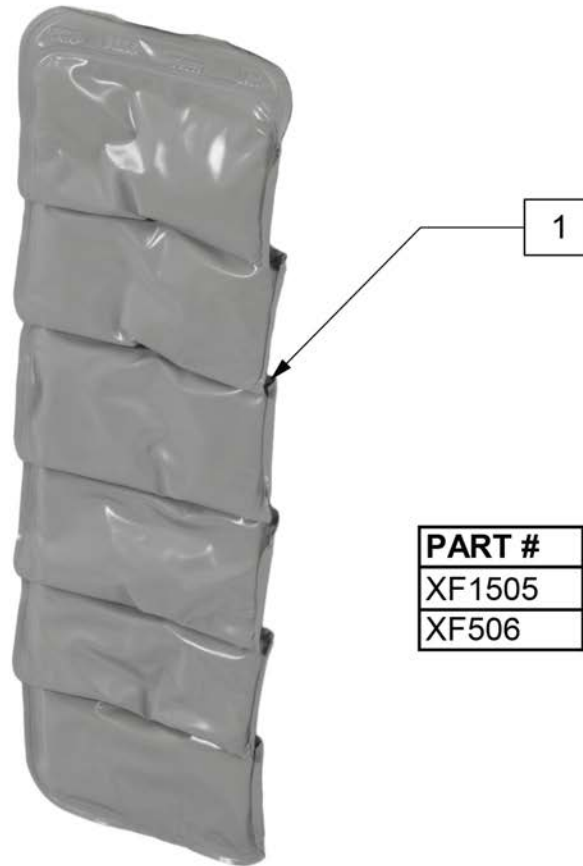

Note: Spinal Fluid Pads can be added to any Jay Back with a hard shell.

Note: The Spinal Fluid Pad measures 12" tall but the pad can be cut down to accommodate shorter backs by cutting in between the cells to remove cells that are not needed

PART #	HEIGHT
XF1505	20"
XF506	23"

Pos.	Item Number	Description
1	MF506	FLUID PAD TALL JAY BACK