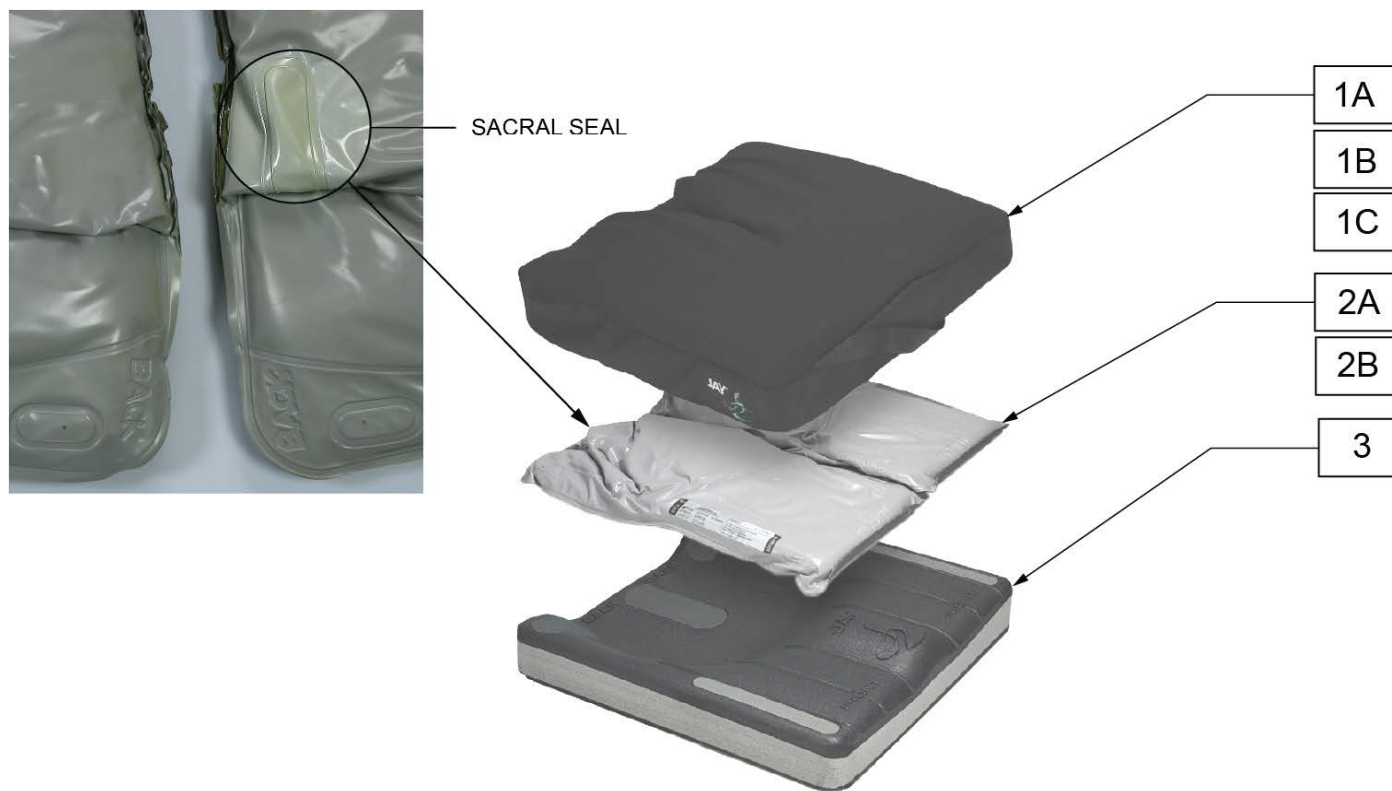

NOTE: SACRAL SEAL HELPS PREVENT FLUID FROM MIGRATING TO THE REAR OF THE FLUID PAD WHEN INDIVIDUALS ARE IN RECLINED OR POSTERIOR PELVIC TILT POSITION.

Pos.	Item Number	Description	Remarks	Pos.	Item Number	Description	Remarks
1	C2100-MJ	COVER J2 18 x 16		1A	C2118A	COVER J2 AIR EXCHANGE 20 x 18	
1	C2101	COVER J2 18 x 18		1B	C2100N	COVER J2 INCONTINENT 18 x 16	
1	C2102	COVER J2 20 x20		1B	C2101N	COVER J2 INCONTINENT 18 x 18	
1	C2103	COVER J2 18 x 20		1B	C2102N	COVER J2 INCONTINENT 20 x20	
1	C2104	COVER J2 24 x 20		1B	C2103N	COVER J2 INCONTINENT 18 x 20	
1	C2105	COVER J2 15.5 x 16		1B	C2104N	COVER J2 INCONTINENT 24 x 20	
1	C2106	COVER J2 15.5 x 18		1B	C2105N	COVER J2 INCONTINENT 15.5 x 16	
1	C2107	COVER J2 15.5 x 20		1B	C2106N	COVER J2 INCONTINENT 15.5 x 18	
1	C2108	COVER J2 14 x 16		1B	C2107N	COVER J2 INCONTINENT 15.5 x 20	
1	C2116	COVER J2 20 x 16		1B	C2108N	COVER J2 INCONTINEN T14 x 16	
1	C2117	COVER J2 17 x 17		1B	C2116N	COVER J2 INCONTINENT 20 x 16	
1	C2118	COVER J2 20 x 18		1B	C2117N	COVER J2 INCONTINENT 17 x 17	
1A	C2100A	COVER J2 AIR EXCHANGE 18 x 16		1B	C2118N	COVER J2 INCONTINENT 20 x 18	
1A	C2101A	COVER J2 AIR EXCHANGE 18 x 18		2	F2100	FLUID PAD J2 18 x 16	
1A	C2102A	COVER J2 AIR EXCHANGE 20 x20		2	F2101	FLUID PAD J2 18 x 18	
1A	C2103A	COVER J2 AIR EXCHANGE 18 x 20		2	F2102	FLUID PAD J2 20 x20	
1A	C2104A	COVER J2 AIR EXCHANGE 24 x 20		2	F2103	FLUID PAD J2 18 x 20	
1A	C2105A	COVER J2 AIR EXCHANGE 15.5 x 16		2	F2104	FLUID PAD J2 24 x 20	
1A	C2106A	COVER J2 AIR EXCHANGE 15.5 x 18		2	F2105	FLUID PAD J2 15.5 x 16	
1A	C2107A	COVER J2 AIR EXCHANGE 15.5 x 20		2	F2106	FLUID PAD J2 15.5 x 18	
1A	C2108A	COVER J2 AIR EXCHANGE 14 x 16		2	F2107	FLUID PAD J2 15.5 x 20	
1A	C2116A	COVER J2 AIR EXCHANGE 20 x 16		2	F2108	FLUID PAD J2 14 x 16	
1A	C2117A	COVER J2 AIR EXCHANGE 17 x 17		2	F2116	FLUID PAD J2 20 x 16