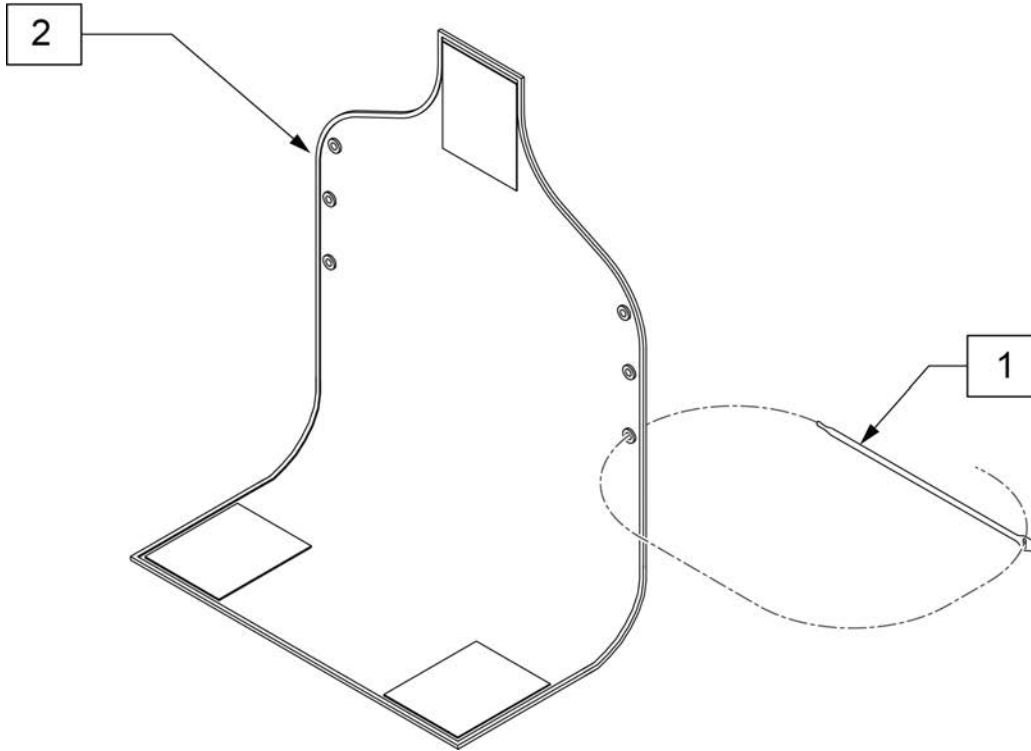

MEASURING GUIDE

P/N	DIM A	DIM B
116522-001	11 3/4"	25 1/2"
116522-002	13 3/4"	25 1/2"
116522-003	15 3/4"	27 1/2"
116522-004	17 3/4"	29 1/2"
116522-005	19 3/4"	31 1/2"
116522-006	21 3/4"	31 1/2"
116522-007	23 3/4"	33 1/2"
116522-008	25 3/4"	33 1/2"

Pos.	Item Number	Description	Remarks
1	116527S	VELCRO TIE,1 WRAP.75"X12",BLK	
1,2	117096	VANITY FLAP, J3 BACK 12W	Includes 4 velcro ties
1,2	117097	VANITY FLAP, J3 BACK 14W	Includes 4 velcro ties
1,2	117098	VANITY FLAP, J3 BACK 16W	Includes 4 velcro ties
1,2	117099	VANITY FLAP, J3 BACK 18W	Includes 4 velcro ties
1,2	117100	VANITY FLAP, J3 BACK 20W	Includes 4 velcro ties
1,2	117101	VANITY FLAP, J3 BACK 22W	Includes 4 velcro ties
1,2	117102	VANITY FLAP, J3 BACK 24W	Includes 4 velcro ties
1,2	117103	VANITY FLAP, J3 BACK 26W	Includes 4 velcro ties
1,2	VF08	VANITY FLAP 8-9 IN	Includes 4 velcro ties
1,2	VF10	VANITY FLAP 10-11 IN	Includes 4 velcro ties
1,2	VF12	VANITY FLAP 12-13 IN	Includes 4 velcro ties
1,2	VF14	VANITY FLAP 14-15 IN	Includes 4 velcro ties