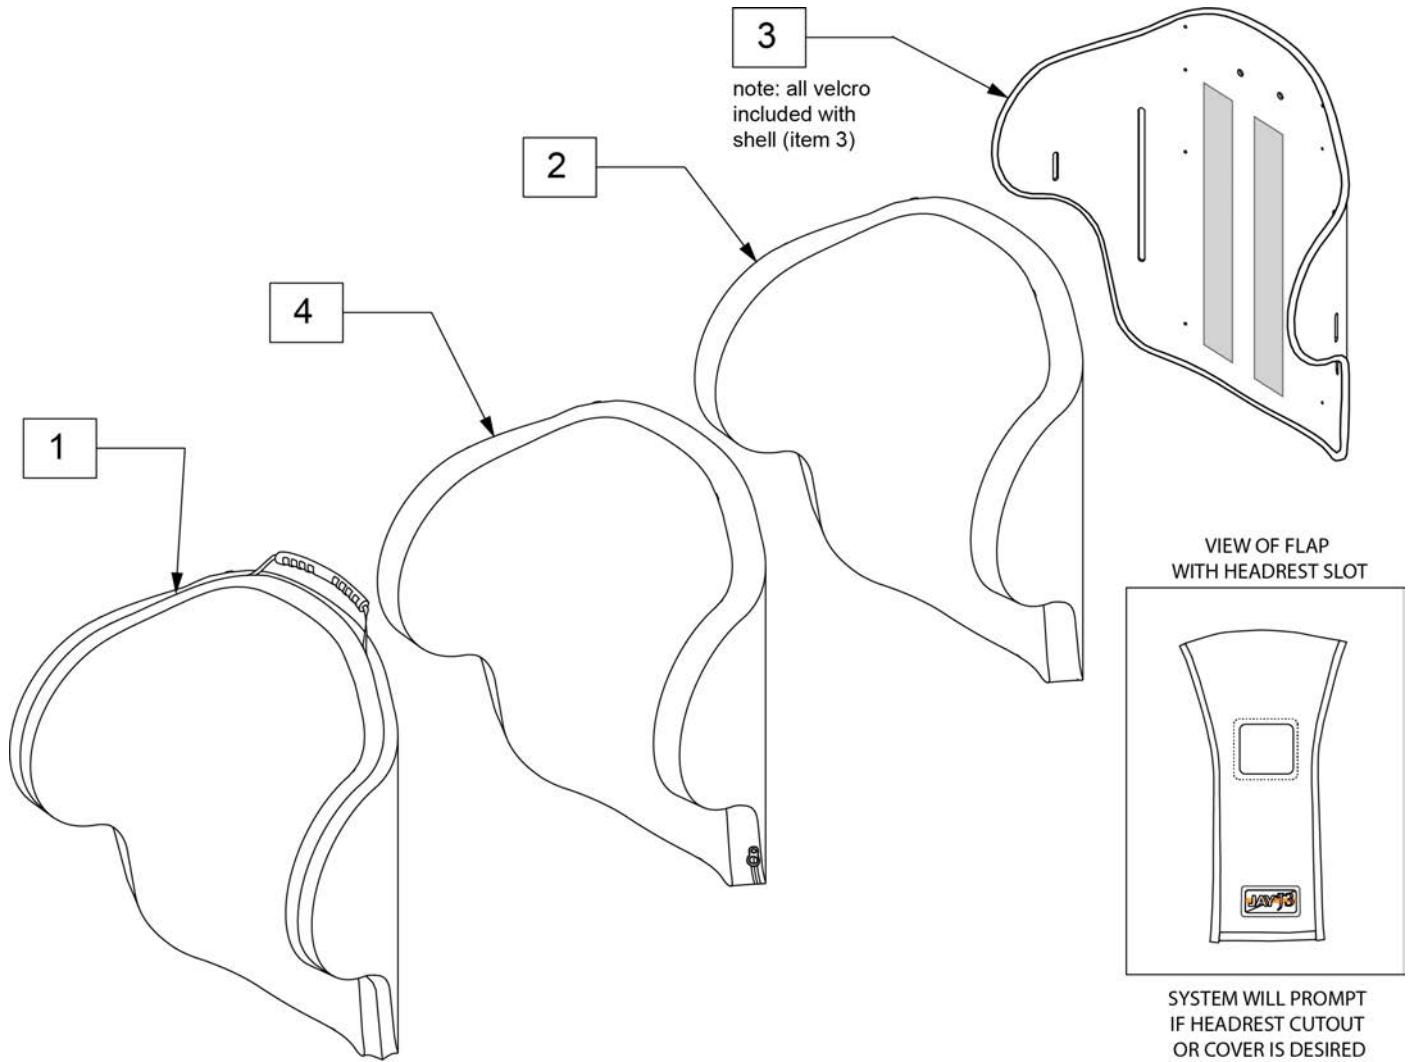

Note: Parts only; for complete Backrest see J3 Back order form.

Note: If replacing Foam in Jay 3 Backs purchased before August 6, 2013, please order new Cover.

Pos.	Item Number	Description	Pos.	Item Number	Description
1	CJ3PDLUTS14	J3 CVR, DEEP UT 14W STD	1	CJ3PDLUTT20	J3 CVR, DEEP UT 20W TALL
1	CJ3PDLUTM14	J3 CVR, DEEP UT 14W MED	2	BJ3PDLUTS14	J3 FOAM, DEEP UT 14W STD
1	CJ3PDLUTT14	J3 CVR, DEEP UT 14W TALL	2	BJ3PDLUTM14	J3 FOAM, DEEP UT 14W MED
1	CJ3PDLUTS16	J3 CVR, DEEP UT 16W STD	2	BJ3PDLUTT14	J3 FOAM, DEEP UT 14W TALL
1	CJ3PDLUTM16	J3 CVR, DEEP UT 16W MED	2	BJ3PDLUTS16	J3 FOAM, DEEP UT 16W STD
1	CJ3PDLUTT16	J3 CVR, DEEP UT 16W TALL	2	BJ3PDLUTM16	J3 FOAM, DEEP UT 16W MED
1	CJ3PDLUTS18	J3 CVR, DEEP UT 18W STD	2	BJ3PDLUTT16	J3 FOAM, DEEP UT 16W TALL
1	CJ3PDLUTM18	J3 CVR, DEEP UT 18W MED	2	BJ3PDLUTS18	J3 FOAM, DEEP UT 18W STD
1	CJ3PDLUTT18	J3 CVR, DEEP UT 18W TALL	2	BJ3PDLUTM18	J3 FOAM, DEEP UT 18W MED
1	CJ3PDLUTS20	J3 CVR, DEEP UT 20W STD	2	BJ3PDLUTT18	J3 FOAM, DEEP UT 18W TALL
1	CJ3PDLUTM20	J3 CVR, DEEP UT 20W MED	2	BJ3PDLUTS20	J3 FOAM, DEEP UT 20W STD