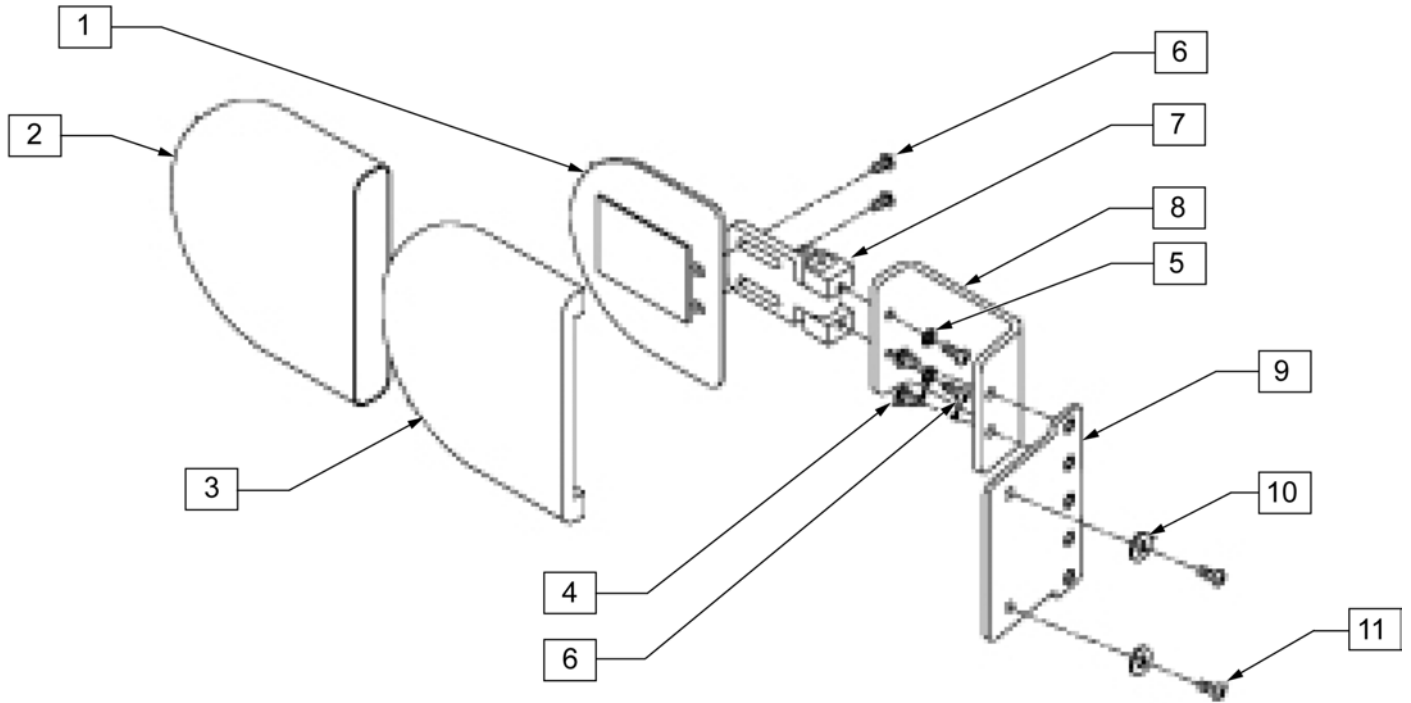

Pos.	Item Number	Description	Remarks
4	226020	1/4-20 X 3/8 BH C/S W/PATCH	
6	XM2141S	1/4-28 x .31 BHSC W/ PATCH	
7	476180	ADJUSTABLE LATERAL SWING AWAY	
8	200026-MJ	J2 PLUS S/A LATERAL BRACKET	
9	200028-MJ	J2 PLUS LATERAL BRACKET PLATE	
10	M-200036	WASHER, .25 ANSI SERIES N PLAIN BLK	
11	M-200037	BHSC .250 - 20 X .63 W/ PATCH BLK	
1-3	476230	LATERAL THORACIC SUPPORT LARGE W/O HARDWARE	
1-11	200124-MJ	J2 PLUS S/A LATERAL SUPPORT ASSM	RIGHT
1-11	200125-MJ	J2 PLUS S/A LATERAL SUPPORT ASSM	LEF
1-11	200127-MJ	J2 PLUS S/A LATERAL SUPPORT ASSM	PAIR