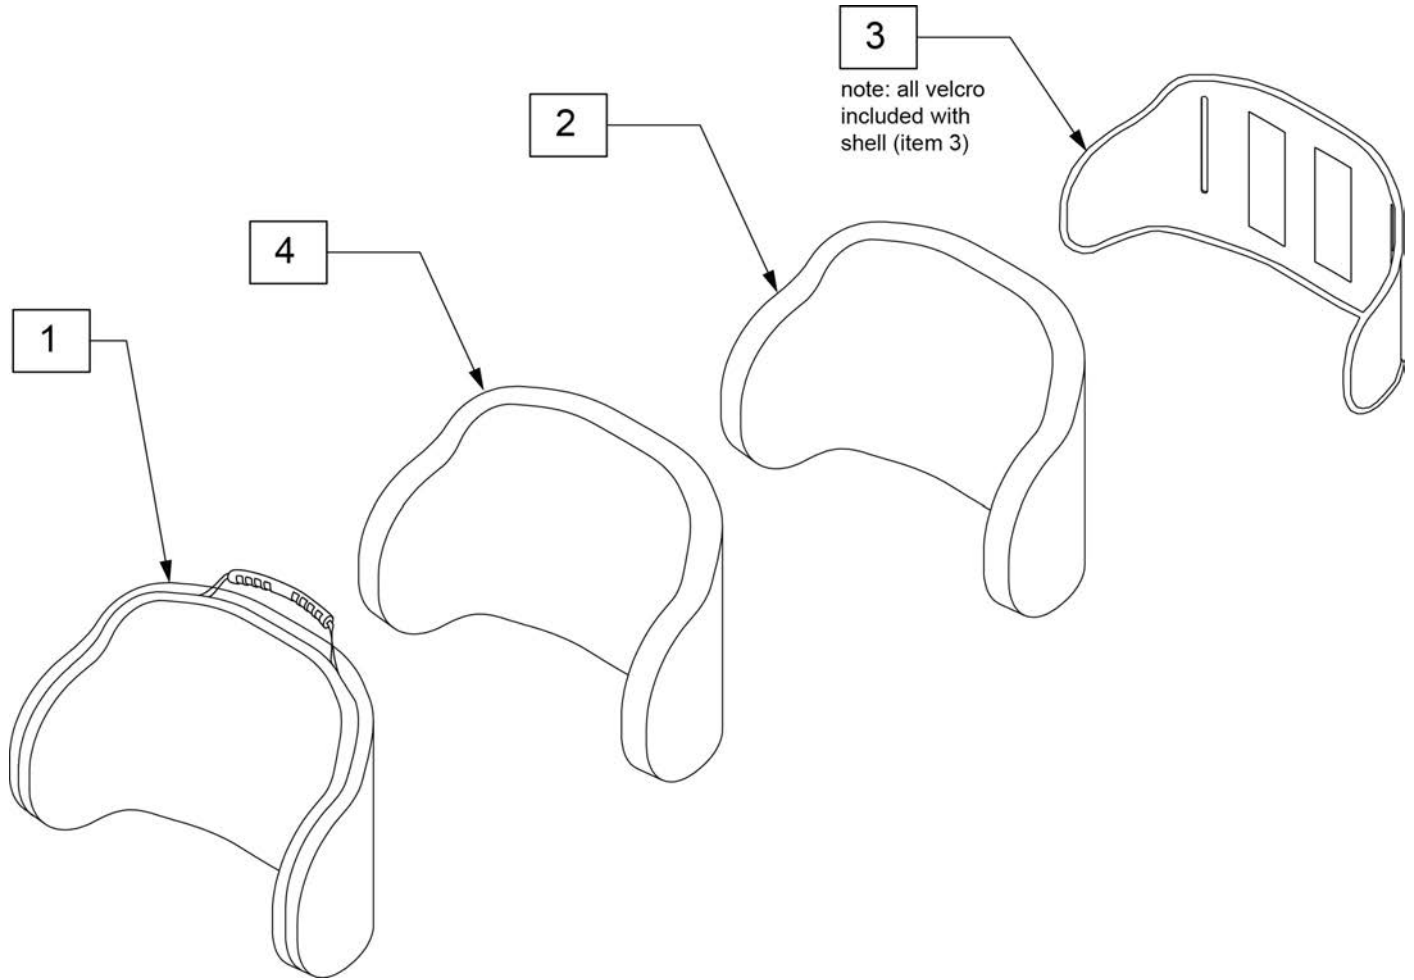

NOTE: Parts only, for complete Backrest see J3 Back order form.

Note: If replacing Foam in Jay 3 Backs purchased before August 6, 2013, please order new Cover.

Pos.	Item Number	Description	Remarks	Pos.	Item Number	Description	Remarks
1	CJ3PDCLTM14	J3 CVR PDC LT 14W MED		3	SJ3PDCLTM14	J3 SHELL PDC LT 14W MED	
1	CJ3PDCLTT14	J3 CVR PDC LT 14W TAL		3	SJ3PDCLTT14	J3 SHELL PDC LT 14W TAL	
1	CJ3PDCLTM16	J3 CVR PDC LT 16W MED		3	SJ3PDCLTM16	J3 SHELL PDC LT 16W MED	
1	CJ3PDCLTT16	J3 CVR PDC LT 16W TAL		3	SJ3PDCLTT16	J3 SHELL PDC LT 16W TAL	
1	CJ3PDCLTM18	J3 CVR PDC LT 18W MED		3	SJ3PDCLTM18	J3 SHELL PDC LT 18W MED	
1	CJ3PDCLTT18	J3 CVR PDC LT 18W TAL		3	SJ3PDCLTT18	J3 SHELL PDC LT 18W TAL	
1	CJ3PDCLTT20	J3 CVR PDC LT 20W TAL		3	SJ3PDCLTT20	J3 SHELL PDC LT 20W TAL	
2	BJ3PDCLTM14	J3 FOAM PDC LT 14W MED		4	ICJ3PDCLTM14	J3 BK PDC LT 14W MED SH	inner cover
2	BJ3PDCLTT14	J3 FOAM PDC LT 14W TAL		4	ICJ3PDCLTM16	J3 BK PDC LT 16W MED SH	inner cover
2	BJ3PDCLTM16	J3 FOAM PDC LT 16W MED		4	ICJ3PDCLTM18	J3 BK PDC LT 18W MED SH	inner cover
2	BJ3PDCLTT16	J3 FOAM PDC LT 16W TAL		4	ICJ3PDCLTT14	J3 BK PDC LT 14W TALL SH	inner cover
2	BJ3PDCLTM18	J3 FOAM PDC LT 18W MED		4	ICJ3PDCLTT16	J3 BK PDC LT 16W TALL SH	inner cover
2	BJ3PDCLTT18	J3 FOAM PDC LT 18W TAL		4	ICJ3PDCLTT18	J3 BK PDC LT 18W TALL SH	inner cover
2	BJ3PDCLTT20	J3 FOAM PDC LT 20W TAL		4	ICJ3PDCLTT20	J3 BK PDC LT 20W TALL SH	inner cover