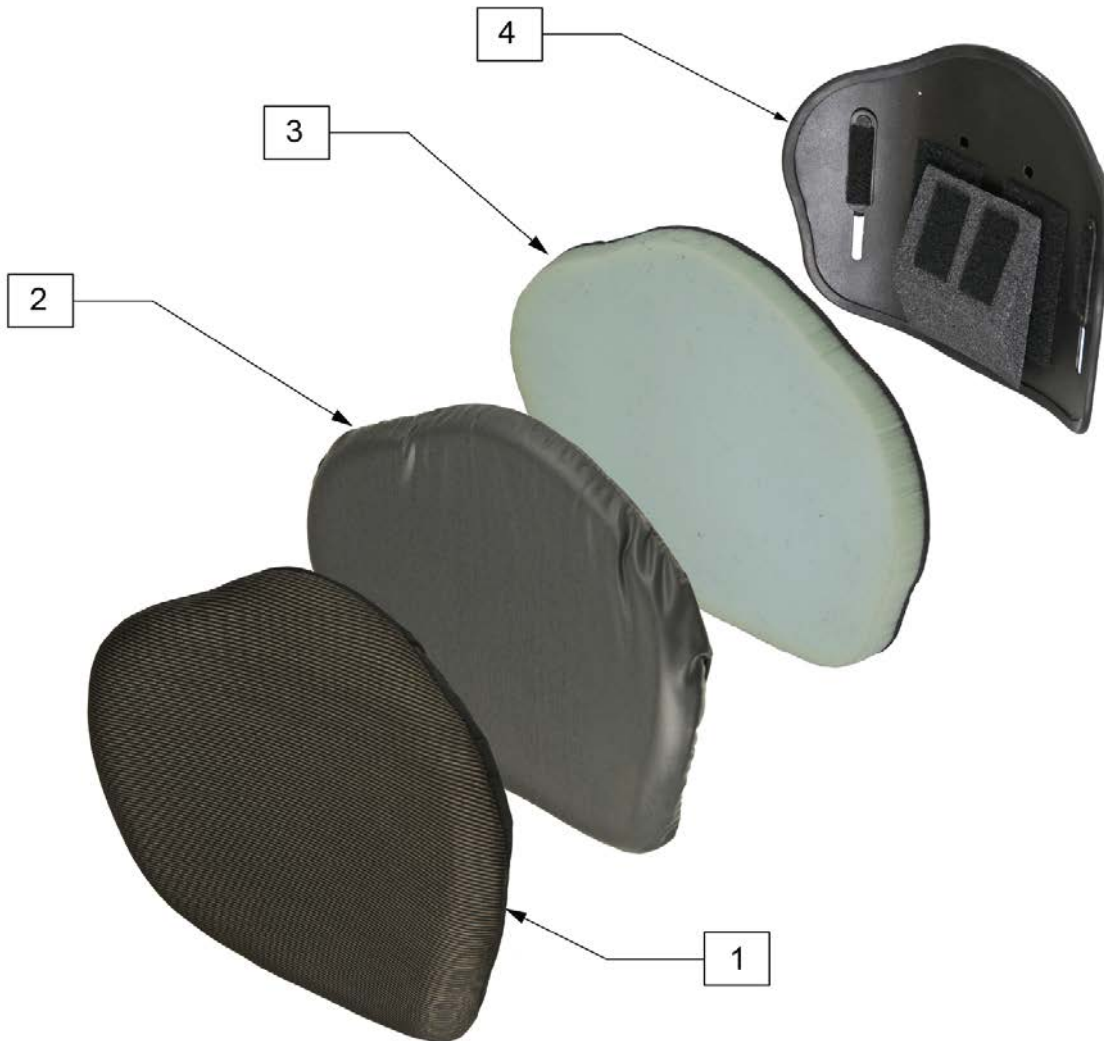

NOTE: Parts only, for complete Backrest see Jay Zip Back order form.

Pos.	Item Number	Description	Pos.	Item Number	Description
1	CJZIPB08M	COVER JAY ZIP BACK 8W MED	1	CJZIPB14X	COVER JAY ZIP BACK 14W XTALL
1	CJZIPB08S	COVER JAY ZIP BACK 8W SHORT	2	ICJZIPB08M	IN COV JAY ZIP BACK 8W MED
1	CJZIPB08T	COVER JAY ZIP BACK 8W TALL	2	ICJZIPB08S	IN COV JAY ZIP BACK 8W SHORT
1	CJZIPB08X	COVER JAY ZIP BACK 8W XTALL	2	ICJZIPB08T	IN COV JAY ZIP BACK 8W TALL
1	CJZIPB10M	COVER JAY ZIP BACK 10W MED	2	ICJZIPB08X	IN COV JAY ZIP BACK 8W XTALL
1	CJZIPB10S	COVER JAY ZIP BACK 10W SHORT	2	ICJZIPB10M	IN COV JAY ZIP BACK 10W MED
1	CJZIPB10T	COVER JAY ZIP BACK 10W TALL	2	ICJZIPB10S	IN COV JAY ZIP BACK 10W SHORT
1	CJZIPB10X	COVER JAY ZIP BACK 10W XTALL	2	ICJZIPB10T	IN COV JAY ZIP BACK 10W TALL
1	CJZIPB12M	COVER JAY ZIP BACK 12W MED	2	ICJZIPB10X	IN COV JAY ZIP BACK 10W XTALL
1	CJZIPB12S	COVER JAY ZIP BACK 12W SHORT	2	ICJZIPB12M	IN COV JAY ZIP BACK 12W MED
1	CJZIPB12T	COVER JAY ZIP BACK 12W TALL	2	ICJZIPB12S	IN COV JAY ZIP BACK 12W SHORT
1	CJZIPB12X	COVER JAY ZIP BACK 12W XTALL	2	ICJZIPB12T	IN COV JAY ZIP BACK 12W TALL
1	CJZIPB14M	COVER JAY ZIP BACK 14W MED	2	ICJZIPB12X	IN COV JAY ZIP BACK 12W XTALL
1	CJZIPB14S	COVER JAY ZIP BACK 14W SHORT	2	ICJZIPB14M	IN COV JAY ZIP BACK 14W MED
1	CJZIPB14T	COVER JAY ZIP BACK 14W TALL	2	ICJZIPB14S	IN COV JAY ZIP BACK 14W SHORT