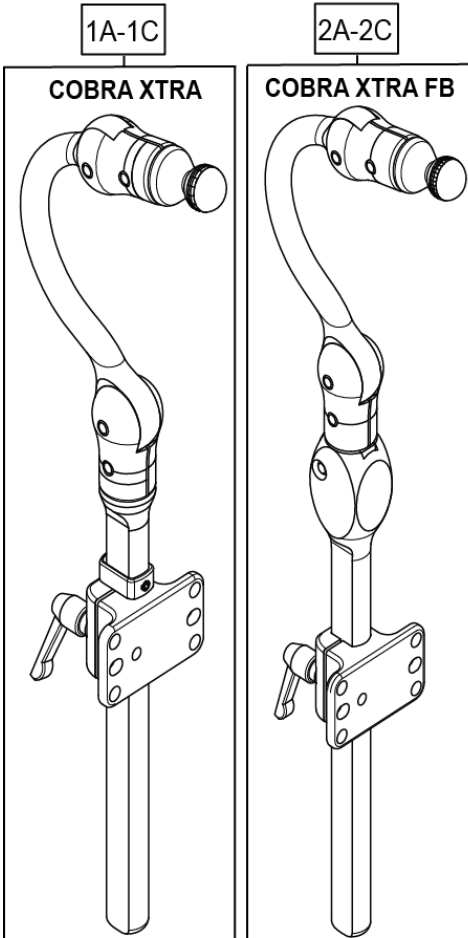

Note: if using the Headrest Post on a Quicke Power Chair, please refer to the HEADREST CLAMPS page located in the appropriate power chair parts manual.

SIZE	P/N	"A"	"B"
ADULT	CBRA7010	5.0	15.0
	CBRA5010	5.0	15.0
PEDIATRIC	CBRA7030	4.5	11.0
	CBRA5030	4.5	11.0
EARLY INTERVENTION	CBRA7080	4.0	10.0
	CBRA5080	4.0	10.0

6 HARDWARE MOUNT KIT

ILLUSTRATION	DESCRIPTION	QTY
	WASHER 1/4" SAE BLK	2
	BOLT 1/4-20 X 3/4" SHCS BLK NI	2
	1/4-20 NYLOK	2
	1/4-20 X 3/8" T-NUT THF	2

7 HARDWARE MOUNT KIT (SLIDE & SWINGAWAY)

ILLUSTRATION	DESCRIPTION	QTY
	WASHER 1/4" SAE BLK	4
	BOLT 1/4-20 X 1/2" SHCS BLK	2
	BOLT 1/4-20X1-1/4" SHCS BLK NI	4
	1/4-20 NYLOK	4
	1/4-20 X 3/8" T-NUT THF	4

Pos.	Item Number	Description	Remarks
1A	CBRA7010	COBRA XTRA MOUNT HDW, ADUL	
1B	CBRA7030	COBRA XTRA MOUNT HDW, PED	
1C	CBRA7080	COBRA XTRA MOUNT HDW, EI	
2A	CBRA5030	COBRA XTRA FB MOUNT HDW, PED	
2B	CBRA5010	COBRA XTRA FB MOUNT HDW, ADUL	
2C	CBRA5080	COBRA XTRA FB MOUNT HDW, EI	
3	M2400-WB	COBRA XTRA DETACH BRKT	INCLUDES QTY 2 1/4-20 X 1/2" SHCS & WASHERS
4	MW070152	COBRA VERT STOP BLK	
5	M0030	KNOB PLAS ADJ LVR 1/4-20 X20mm	
6	M0055	FASTENER PACK DETACH	
7	M0075	FASTENER PACK SWINGAWAY MOUNT