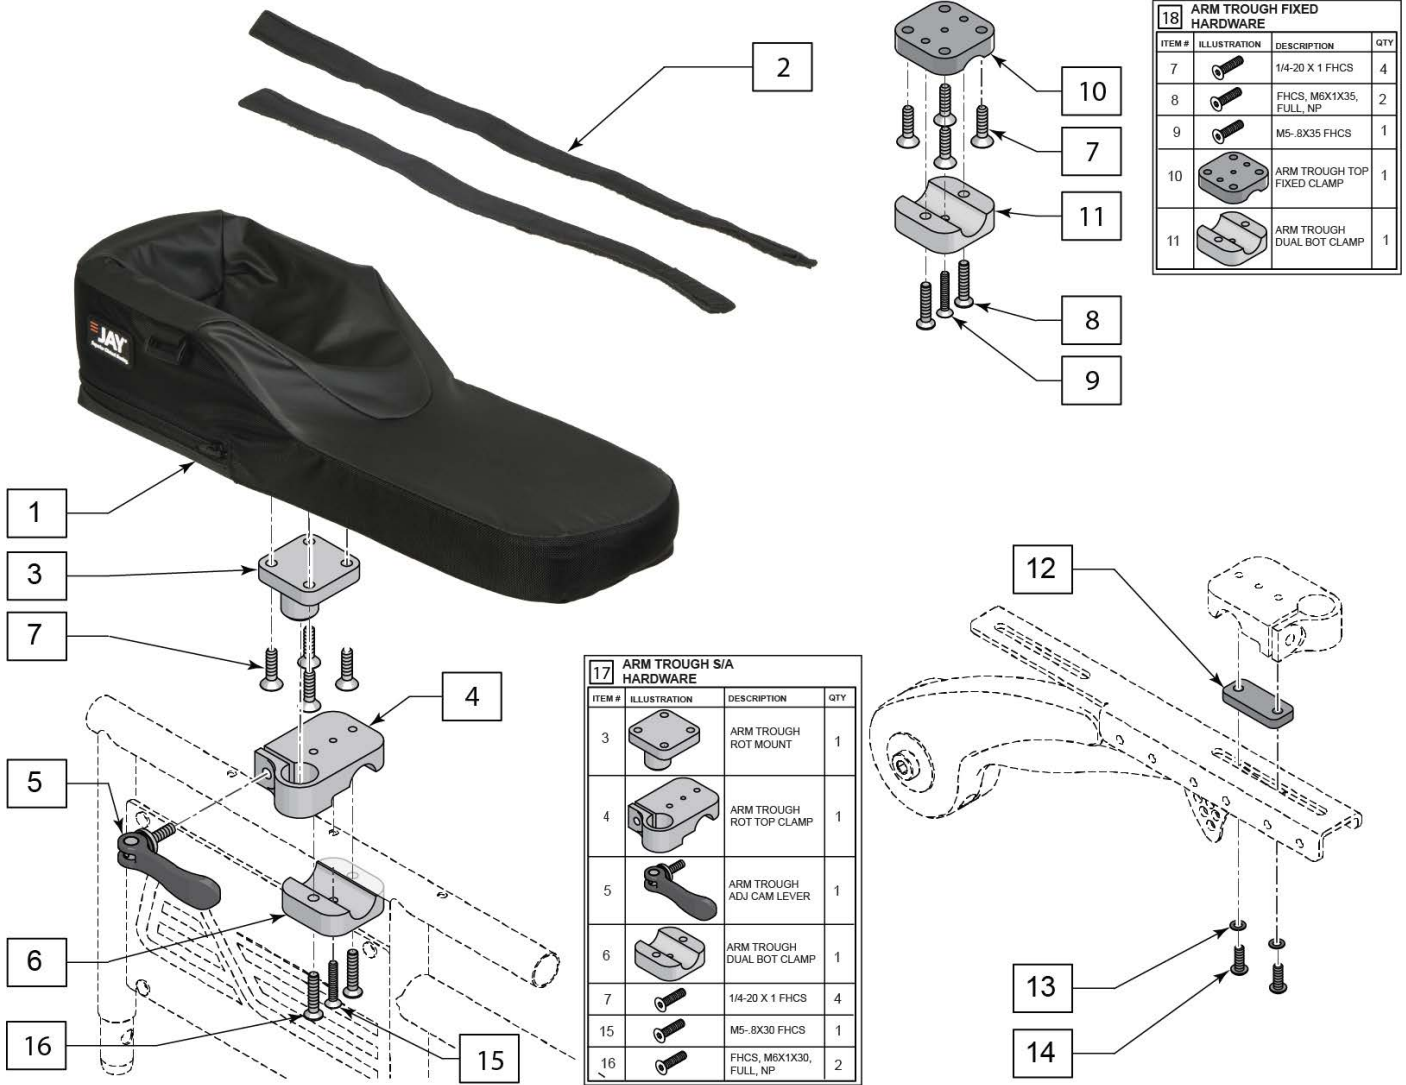

Pos.	Item Number	Description	Remarks
1	CJARM14	ARM TROUGH 14" COVER	
1	CJARM18	ARM TROUGH 18" COVER	
1	CJARM22	ARM TROUGH 22" COVER	
2	JARMSTRAP14	JAY ARMTROUGH 14IN CVR STRAP	
2	JARMSTRAP1822	JAY ARMTRGH 1822IN CVR STRAP	
5	JARMLEVER	ARM TROUGH ADJ CAM LEVER	
12	129821S	JAY ARMREST ADAPTER BRACKET	Used for Cantilever Armrests
17	SAARMHRDW	ARM TROUGH S/A HARDWARE	Dual Post Armrest, mounts to 3/4" round tubing
18	FXARMHRDW	ARM TROUGH FIXED HARDWARE	Dual Post Armrest, mounts to 3/4" round tubing
12-14	JARMADAP	ADAPTER JAY ARM TROUGH CANTI	Required to mount the S/A or Fixed Hardware to Cantilever Armrests