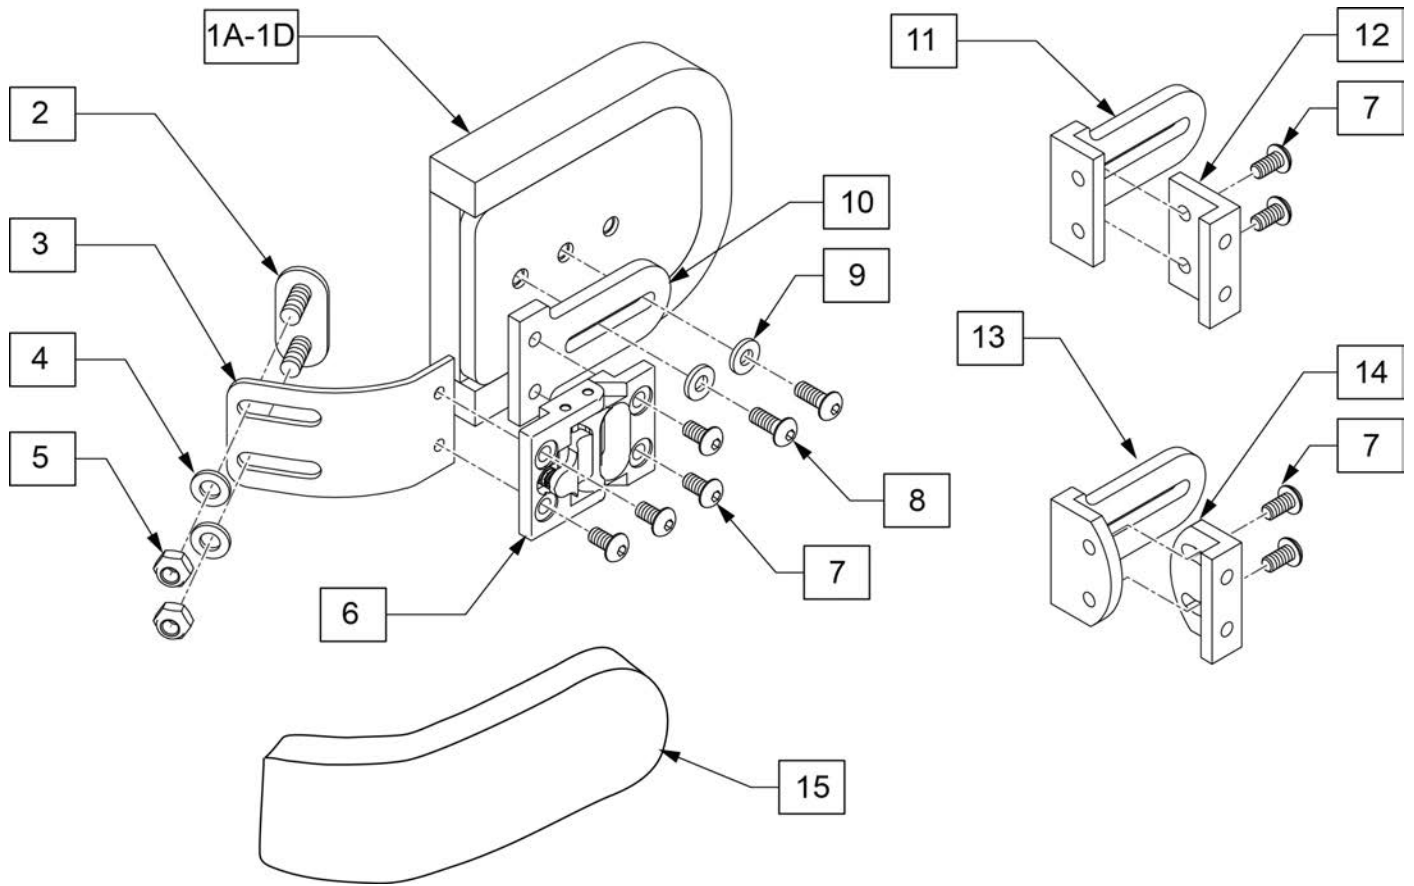

Pos.	Item Number	Description	Remarks
1A	120992	THOR SUPP PAD FLAT 3X4	single pad
1B	120993	THOR SUPP PAD FLAT 4X5	single pad
1C	120994	THOR SUPP PAD CURVED 3X4	single pad
1D	120995	THOR SUPP PAD CURVED 4X5	single pad
4	250104	WASHER FLAT M6	
5	210084	NUT HEX NYLOCK M6 BLACK	
6	PRT7500	LK, HINGE ASSEMBLY	
7	226018-QU	10-32 X 3/8 BH C/S W/PATCH BLK	
8	XM2141S	10-32X.50 BHCS W/PATCH	
9	113282S	WASHER FLAT AN #10 ROHS	
10	PRT7625	LK, PAD MOUNT	
11	PRT7627	LK, PAD MOUNT PLATE, OFFSET	
12	PRT7626	LK, 1" OFF ADAPT FOR E-Z	
13	PRT7653	OFFSET PAD MOUNT 20 DEG, LK	
14	PRT7651	1" OFFSET MOUNT 20 DEG, LK	
15	COV2650	LAT BRKT FABRIC COVER,LK,SHORT	
2-5	120989	ZIP BACK SA LAT BRKT KIT PR