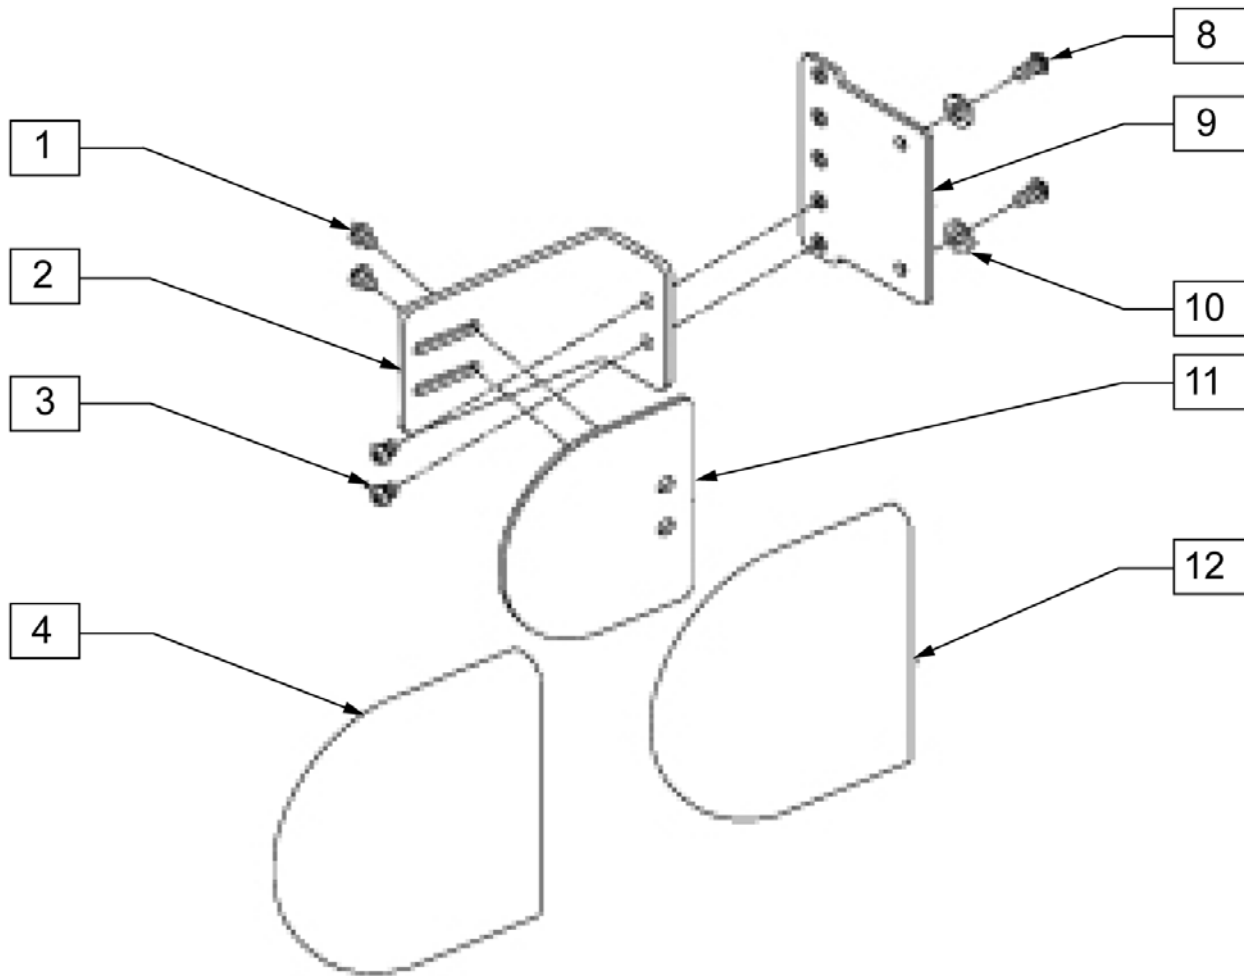

Pos.	Item Number	Description	Remarks
1	226018-QU	BHCS 10 - 32 x 3/8 W/ PATCH BLK	
2	200027-MJ	J2 PLUS FIXED LATERAL BRACKET	
3	M-200029	BHCS .250 - 20 X .38 W/ PATCH BLK	
5	M-200037	BHCS 10 - 32 x .63 W/ PATCH BLK	
6	200028-MJ	J2 PLUS LATERAL BRACKET PLATE	
7	M-200036	WASHER, .25 ANSI SERIES N PLAIN BLK	
4, 8, 9	476230	LATERAL THORACIC SUPPORT LARGE W/O HARDWARE	
1-9	200114-MJ	J2 PLUS LATERAL SUPPORT ASSM	RIGHT
1-9	200115-MJ	J2 PLUS LATERAL SUPPORT ASSM	LEFT
1-8	200116-MJ	J2 PLUS LATERAL SUPPORT ASSM	PAIR