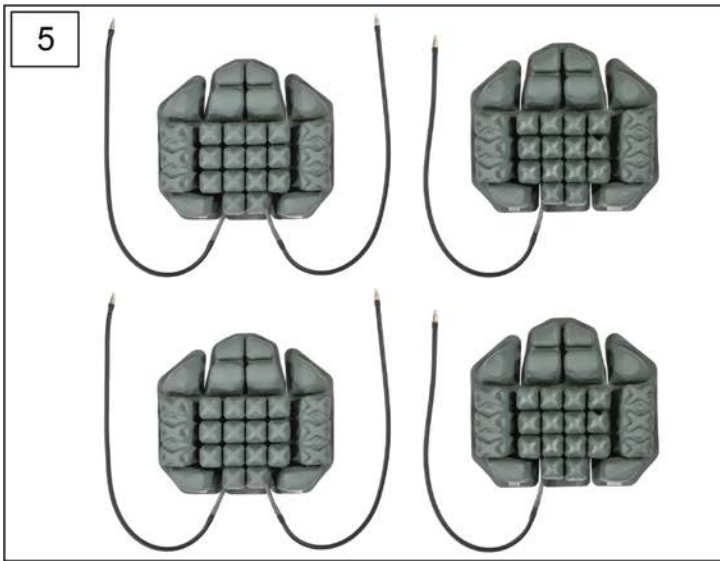

Pos.	Item Number	Description
1,2A,3A,4-7	J3CEKS	J3 CUSH STD PLA EVAL KIT
1,2B,3B,4-7	J3CEKD	J3 CUSH DP PLA EVAL KIT