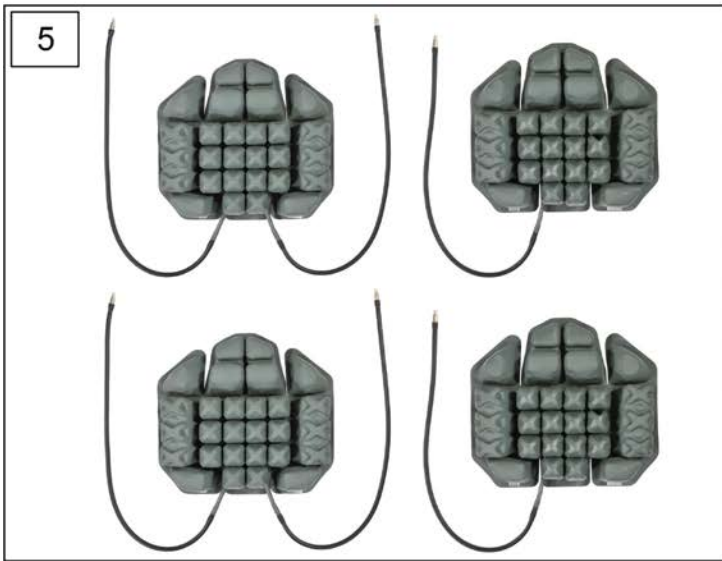

Pos.	Item Number	Description
1,2A,3A,4-7	J3CEKS	J3 CUSH STD PLA EVAL KIT
1,2B,3B,4-7	J3CEKD	J3 CUSH DP PLA EVAL KIT