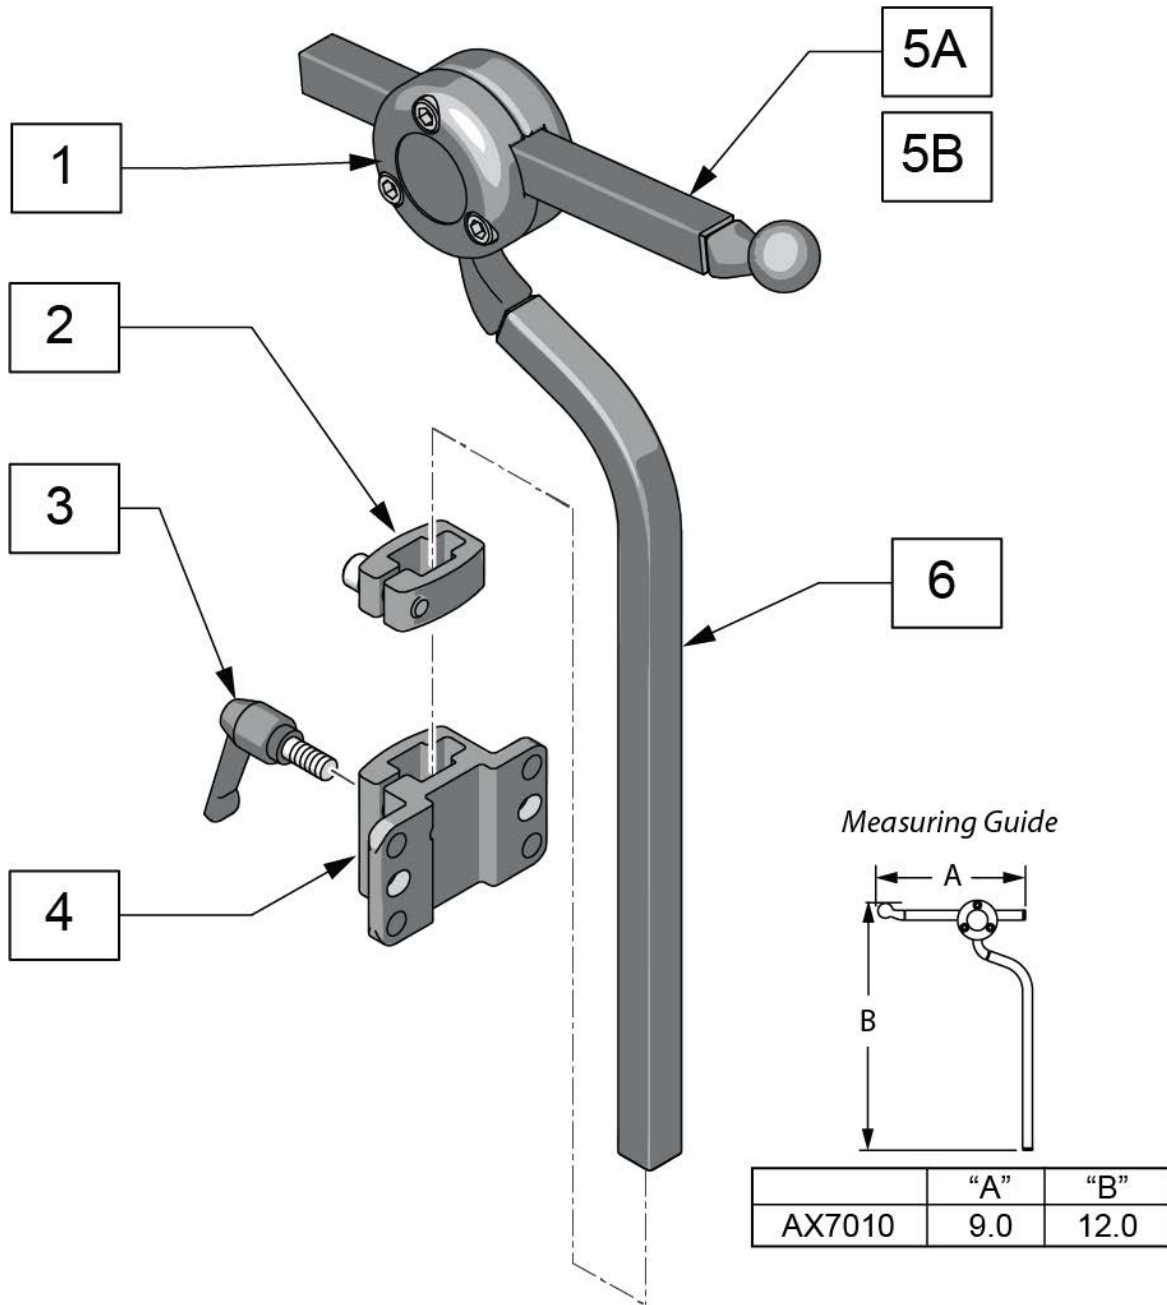

Note: if using the Headrest Post on a Quicke Power Chair, please refer to the HEADREST CLAMPS page located in the appropriate power chair parts manual.

Pos.	Item Number	Description
5A	AX5080	BALLROD AXYS 6" SQUARE BLACK
5B	AX6055	AXYS 12" SQ HORIZ BAR BLK
6	MW070300	AXYS VERT ROD BLK
3,4	115215	J3 BK STD HD RST BRKT KIT
2-4	M2500	AXYS DETACH BRKT
1,5A,6	AX7010	AXYS CORE MOUNT HDWR