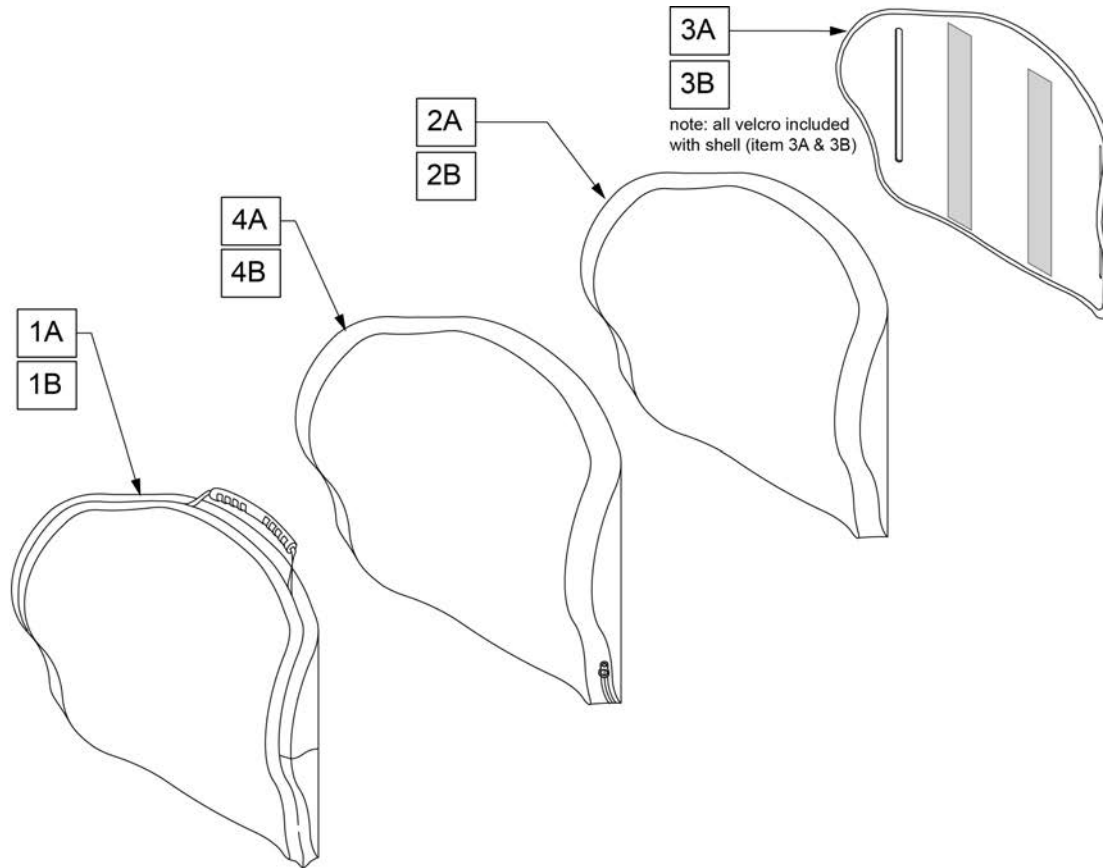

Note: parts only; for complete Backrest see J3 Back order form.

Pos.	Item Number	Description	Pos.	Item Number	Description
1A	CJ3CFMTS14	COVER J3 CF BACK PA MT SHT 14W	3A	SJ3CFMTS14	SHELL J3 CF BACK PA MT SHT 14W
1A	CJ3CFMTS16	COVER J3 CF BACK PA MT SHT 16W	3A	SJ3CFMTS16	SHELL J3 CF BACK PA MT SHT 16W
1A	CJ3CFMTS18	COVER J3 CF BACK PA MT SHT 18W	3A	SJ3CFMTS18	SHELL J3 CF BACK PA MT SHT 18W
1A	CJ3CFMTS20	COVER J3 CF BACK PA MT SHT 20W	3A	SJ3CFMTS20	SHELL J3 CF BACK PA MT SHT 20W
1B	CJ3CFMTT14	COVER J3 CF BACK PA MT TALL 14W	3B	SJ3CFMTT14	SHELL J3 CF BACK PA MT TALL 14W
1B	CJ3CFMTT16	COVER J3 CF BACK PA MT TALL 16W	3B	SJ3CFMTT16	SHELL J3 CF BACK PA MT TALL 16W
1B	CJ3CFMTT18	COVER J3 CF BACK PA MT TALL 18W	3B	SJ3CFMTT18	SHELL J3 CF BACK PA MT TALL 18W
1B	CJ3CFMTT20	COVER J3 CF BACK PA MT TALL 20W	3B	SJ3CFMTT20	SHELL J3 CF BACK PA MT TALL 20W
2A	BJ3PAMTS14	J3 FOAM, POS MT 14W STD	4A	ICJ3PAMTS14	J3BK INNER CVR PA MT 14W SHT
2A	BJ3PAMTS16	J3 FOAM, POS MT 16W STD	4A	ICJ3PAMTS16	J3BK INNER CVR PA MT 16W SHT
2A	BJ3PAMTS18	J3 FOAM, POS MT 18W STD	4A	ICJ3PAMTS18	J3BK INNER CVR PA MT 18W SHT
2A	BJ3PAMTS20	J3 FOAM, POS MT 20W STD	4A	ICJ3PAMTS20	J3BK INNER CVR PA MT 20W SHT
2B	BJ3PAMTT14	J3 FOAM, POS MT 14W TALL	4B	ICJ3PAMTT14	J3BK INNER CVR PA MT 14W TALL
2B	BJ3PAMTT16	J3 FOAM, POS MT 16W TALL	4B	ICJ3PAMTT16	J3BK INNER CVR PA MT 16W TALL
2B	BJ3PAMTT18	J3 FOAM, POS MT 18W TALL	4B	ICJ3PAMTT18	J3BK INNER CVR PA MT 18W TALL
2B	BJ3PAMTT20	J3 FOAM, POS MT 20W TALL	4B	ICJ3PAMTT20	J3BK INNER CVR PA MT 20W TALL