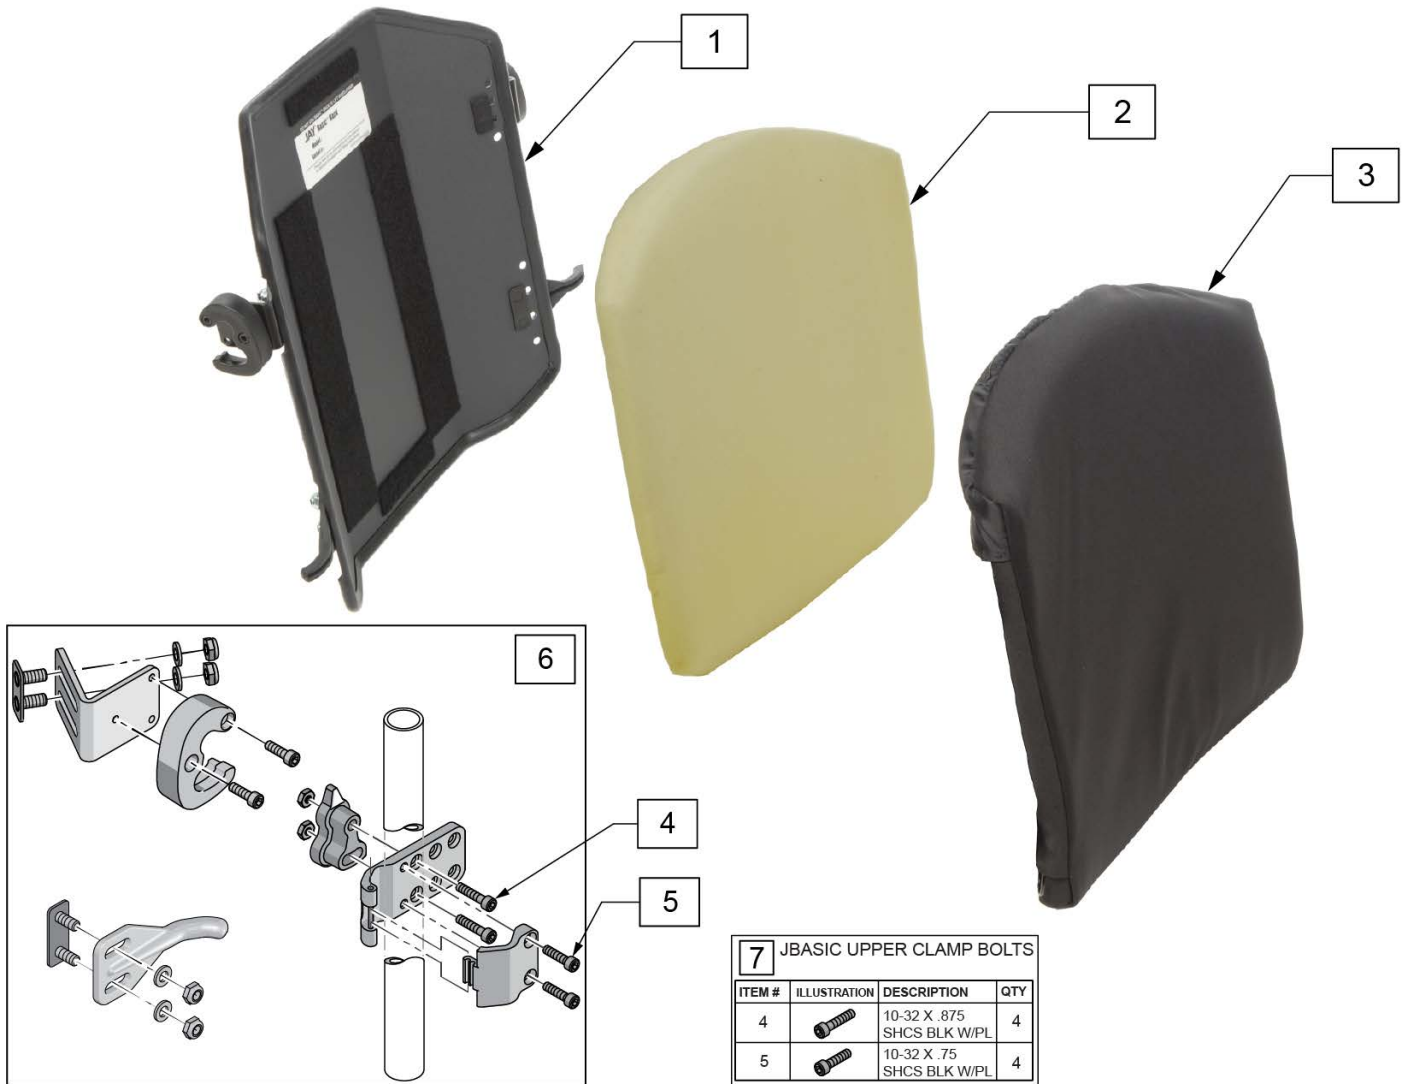

Note: Effective August 25 2008

Note: Item 1 Back Shell not available as a replacement part; please order complete back from Jay Order Form if replacement shell is needed.

7 JBASIC UPPER CLAMP BOLTS			
ITEM #	ILLUSTRATION	DESCRIPTION	QTY
4		10-32 X .875 SHCS BLK W/PL	4
5		10-32 X .75 SHCS BLK W/PL	4

Pos.	Item Number	Description	Remarks
2	B3300	JBASIC BACK FOAM BASE,20x20	20x20
2	B3306	JBASIC BACK FOAM BASE,20x16	20x16
2	B3308	JBASIC BACK FOAM BASE,20x18	20x18
2	B3340	JBASIC BACK FOAM BASE,14x20	14x20
2	B3346	JBASIC BACK FOAM BASE,14x16	14x16
2	B3348	JBASIC BACK FOAM BASE,14x18	14x18
2	B3360	JBASIC BACK FOAM BASE,16x20	16x20
2	B3366	JBASIC BACK FOAM BASE,16x16	16x16
2	B3368	JBASIC BACK FOAM BASE,16x18	16x18
2	B3380	JBASIC BACK FOAM BASE,18x20	18x20