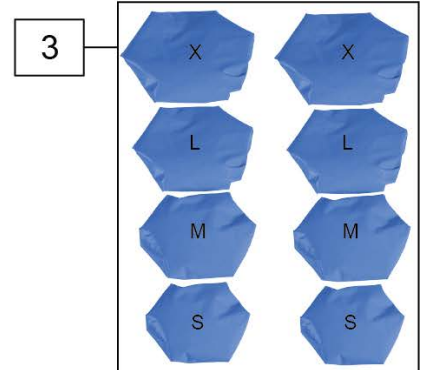

Pos.	Item Number	Description	Remarks
1-3	JFUSIONEK	JAY FUSION EVAL KIT	Order part# JFUSIONEK