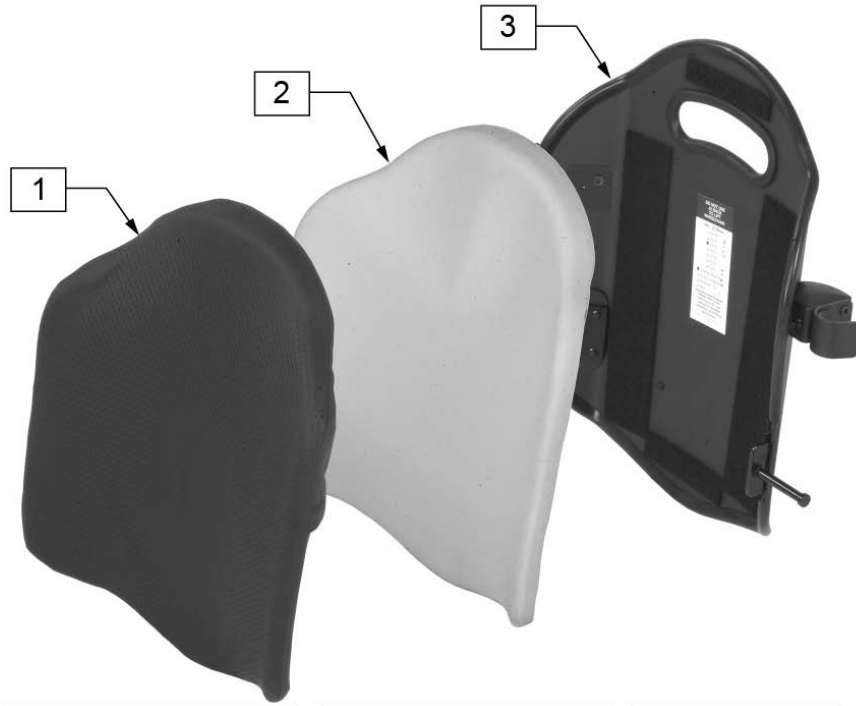

NOTE: SEE JAY J2 & JAY J2 DEEP CONTOUR MOUNTING HARDWARE GUIDE FOR REPLACEMENT PART NUMBERS FOR ALL ATTACHMENT HARDWARE.