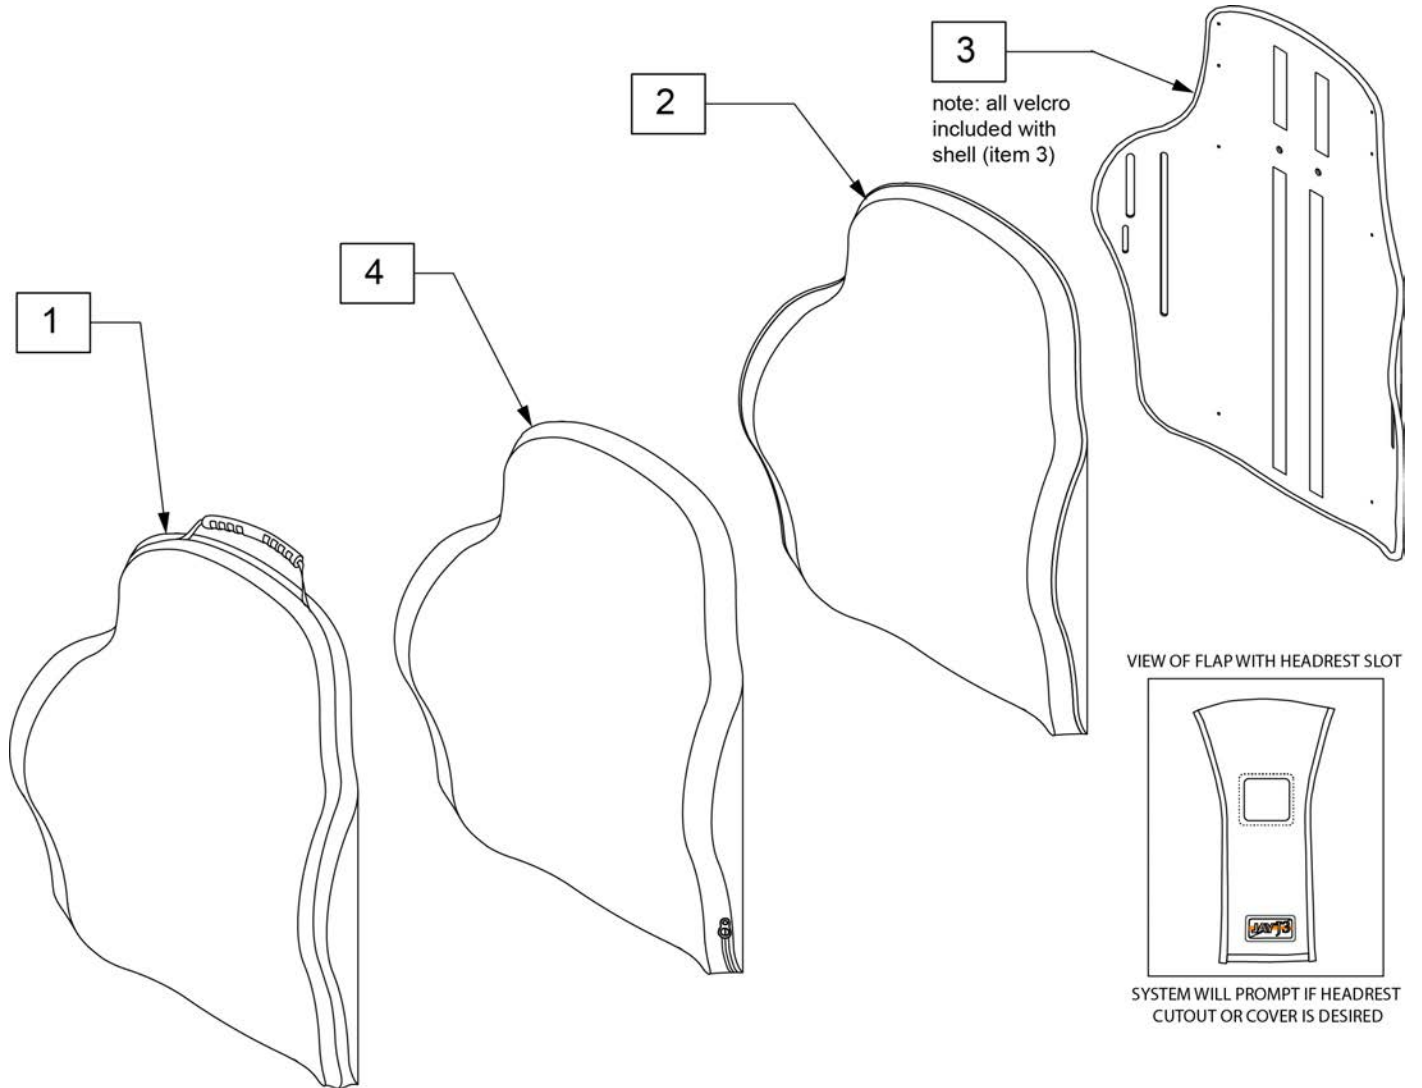

Note: Parts only; for complete Backrest see J3 Back order form.

Note: If replacing Foam in Jay 3 Backs purchased before August 6, 2013, please order new Cover.

Pos.	Item Number	Description	Remarks
1A	CJ3PLSHS14	J3 CVR, SHAL SH 14W STD	
1A	CJ3PLSHS16	J3 CVR, SHAL SH 16W STD	
1A	CJ3PLSHM16	J3 CVR, SHAL SH 16W MED	
1A	CJ3PLSHS18	J3 CVR, SHAL SH 18W STD	
1A	CJ3PLSHM18	J3 CVR, SHAL SH 18W MED	
1A	CJ3PLSHT18	J3 CVR, SHAL SH 18W TALL	
1A	CJ3PLSHS20	J3 CVR, SHAL SH 20W TALL	
1A	CJ3PLSHM20	J3 CVR, SHAL SH 20W MED	
1A	CJ3PLSHT20	J3 CVR, SHAL SH 20W TALL	
1B	CJ3PLSHS16CU	CVR J3 BK SHAL SH 16W STD CU	use w/ Cradle-U