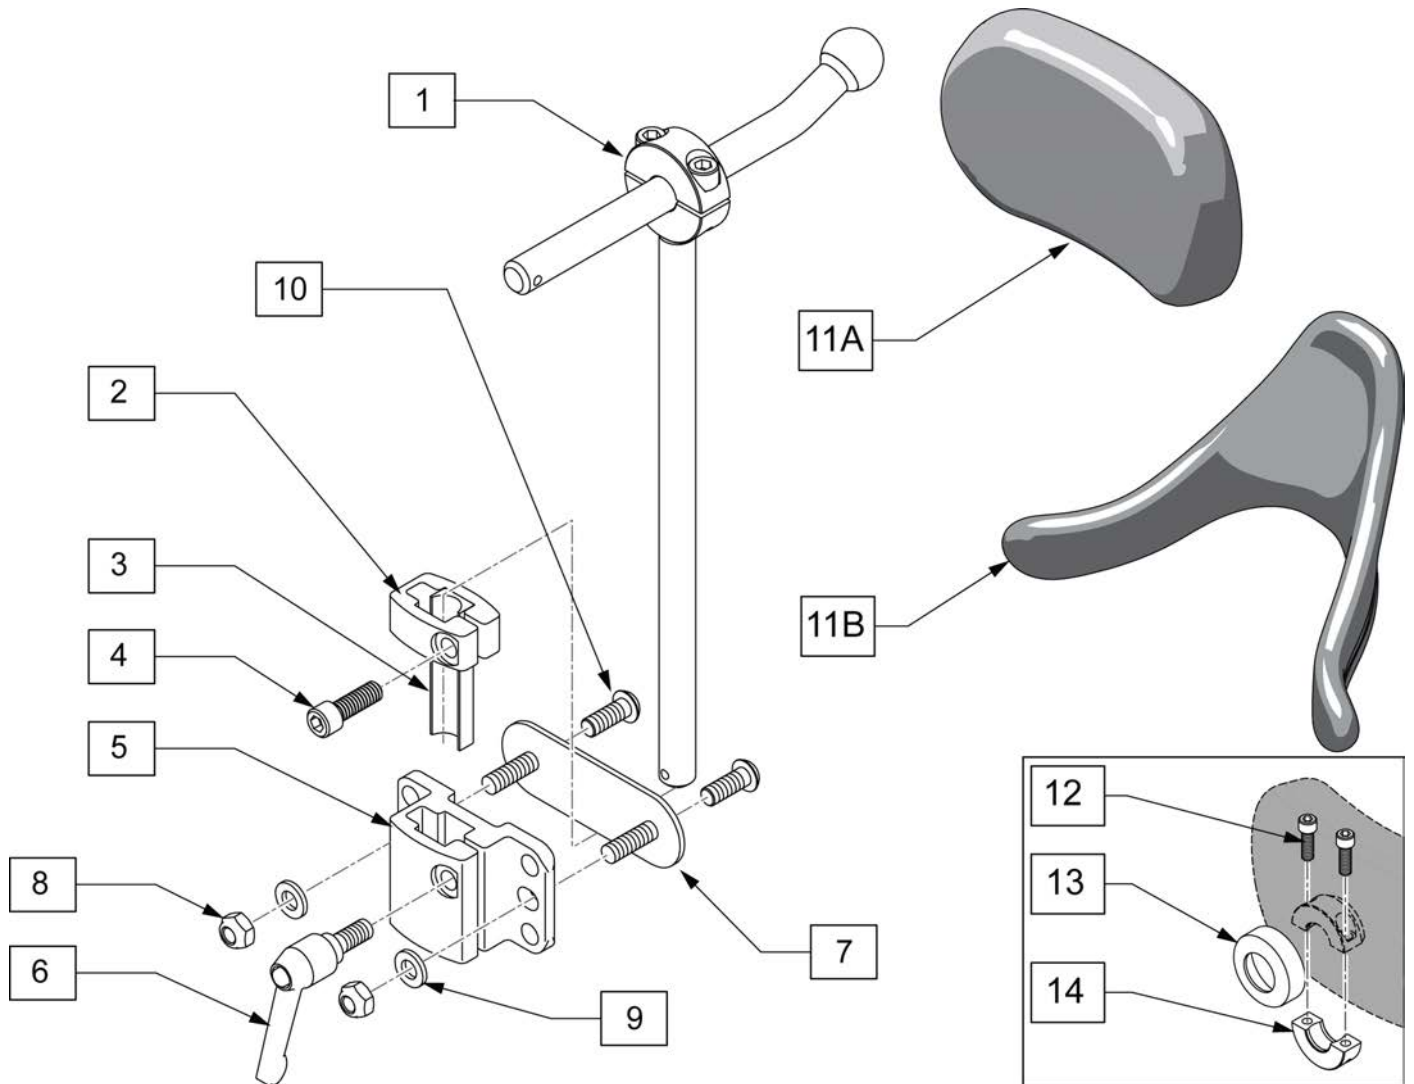

Pos.	Item Number	Description
1	OX7030	ONYX CORE MOUNT HDW, PED
5	MW070230S	MT .5 SQR TUBING RECIEVER BLK
6	M0030	KNOB PLAS ADJ LVR 1/4-20X20MM
7	102971-001S	NUT PLATE M6 STUD SHORT X 51
8	210084	NUT HEX NYLOCK M6 BLACK
9	250104	WASHER FLAT M6
10	103185-006	BHCS M6X1X16 NP BLK
1-10	120452S	ZIP HEADREST ASSM
2-4	120991	HDRST STOP BLK KIT
12	MF014600	1/4-28X5/8" SHCS- COLLAR BOLT
13	MC100-WB	COVER 3/4" COLLAR/VINYL BLACK
14	MW027100	COLLAR HALF RAD 3/4" THD. BLCK
11A-14	P600L	OCCIP PAD, ADULT, LYCRA
11A-14	P800L	PLUSH PAD, 8 IN LYCRA
11B-14	INFT200LS	PAD INF CONTRD CRADLE LYCRA
11B-14	P200L	CONT CRADLE PAD, SM, LYCRA