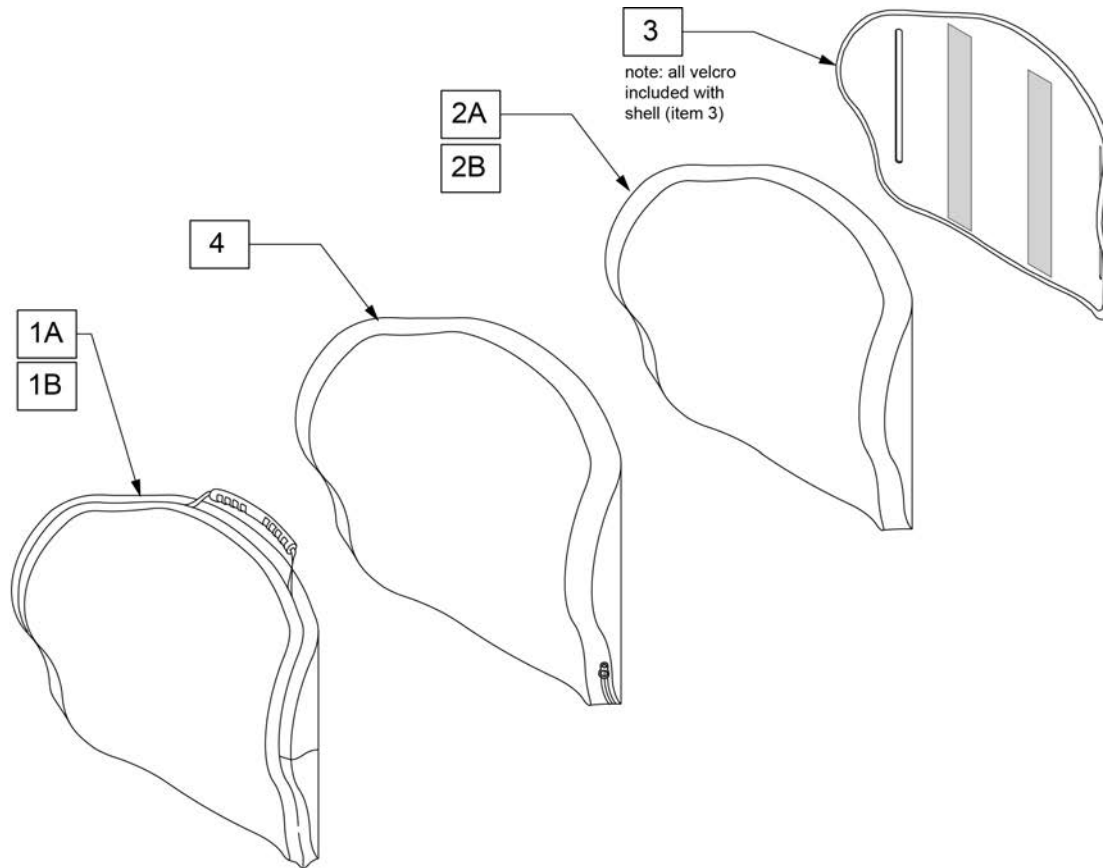

Note: parts only; for complete Backrest see J3 Back order form.

Note: If replacing Foam in Jay 3 Backs purchased before August 6, 2013, please order new Cover.

Pos.	Item Number	Description	Remarks
1A	CJ3PLMTS12	J3 CVR SHAL MT 12W STD	
1A	CJ3PLMTM12	J3 CVR SHAL MT 12W MED	
1A	CJ3PLMTT12	J3 CVR SHAL MT 12W TAL	
1A	CJ3PLMTS14	J3 CVR, SHAL MT 14W STD	
1A	CJ3PLMTM14	J3 CVR, SHAL MT 14W MED	
1A	CJ3PLMTT14	J3 CVR, SHAL MT 14W TALL	
1A	CJ3PLMTS16	J3 CVR, SHAL MT 16W STD	
1A	CJ3PLMTM16	J3 CVR, SHAL MT 16W MED	
1A	CJ3PLMTT16	J3 CVR, SHAL MT 16W TALL	
1A	CJ3PLMTS18	J3 CVR, SHAL MT 18W STD	
1A	CJ3PLMTM18	J3 CVR, SHAL MT 18W MED	
1A	CJ3PLMTT18	J3 CVR, SHAL MT 18W TALL	
1A	CJ3PLMTS20	J3 CVR, SHAL MT 20W STD	
1A	CJ3PLMTM20	J3 CVR, SHAL MT 20W MED	
1A	CJ3PLMTT20	J3 CVR, SHAL MT 20W TALL	
1B	CJ3PLMTS16CU	CVR J3 BK SHAL MT 16W STD CU	use w/ Cradle-U
1B	CJ3PLMTM16CU	CVR J3 BK SHAL MT 16W MED CU	use w/ Cradle-U