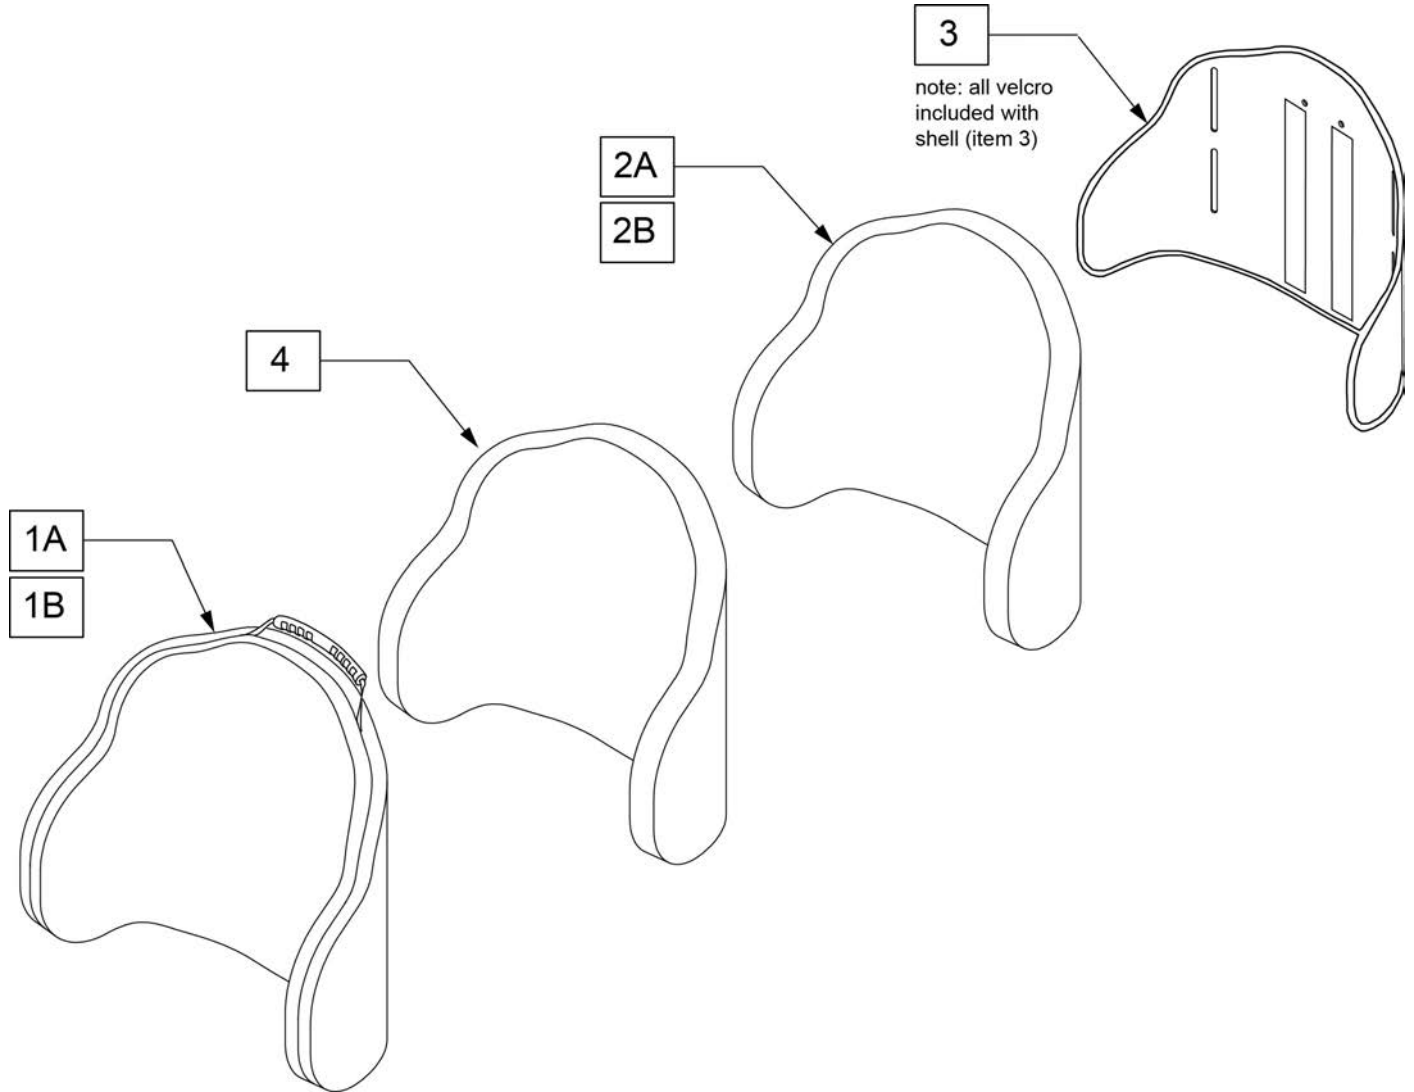

NOTE: Parts only, for complete Backrest see J3 Back order form.

Note: If replacing Foam in Jay 3 Backs purchased before August 6, 2013, please order new Cover.

Pos.	Item Number	Description	Remarks
1A	CJ3PDCMTS14	J3 CVR PDC MT 14W STD	
1A	CJ3PDCMTT14	J3 CVR PDC MT 14W TAL	
1A	CJ3PDCMTS16	J3 CVR PDC MT 16W STD	
1A	CJ3PDCMTT16	J3 CVR PDC MT 16W TAL	
1A	CJ3PDCMTS18	J3 CVR PDC MT 18W STD	
1A	CJ3PDCMTT18	J3 CVR PDC MT 18W TAL	
1A	CJ3PDCMTS20	J3 CVR PDC MT 20W STD	
1A	CJ3PDCMTT20	J3 CVR PDC MT 20W TAL	
1B	CJ3PDCMTS16CU	CVR J3 BK PDC MT 16W STD CU	use w/ Cradle-U
1B	CJ3PDCMTT16CU	CVR J3 BK PDC MT 16W TALL CU	use w/ Cradle-U