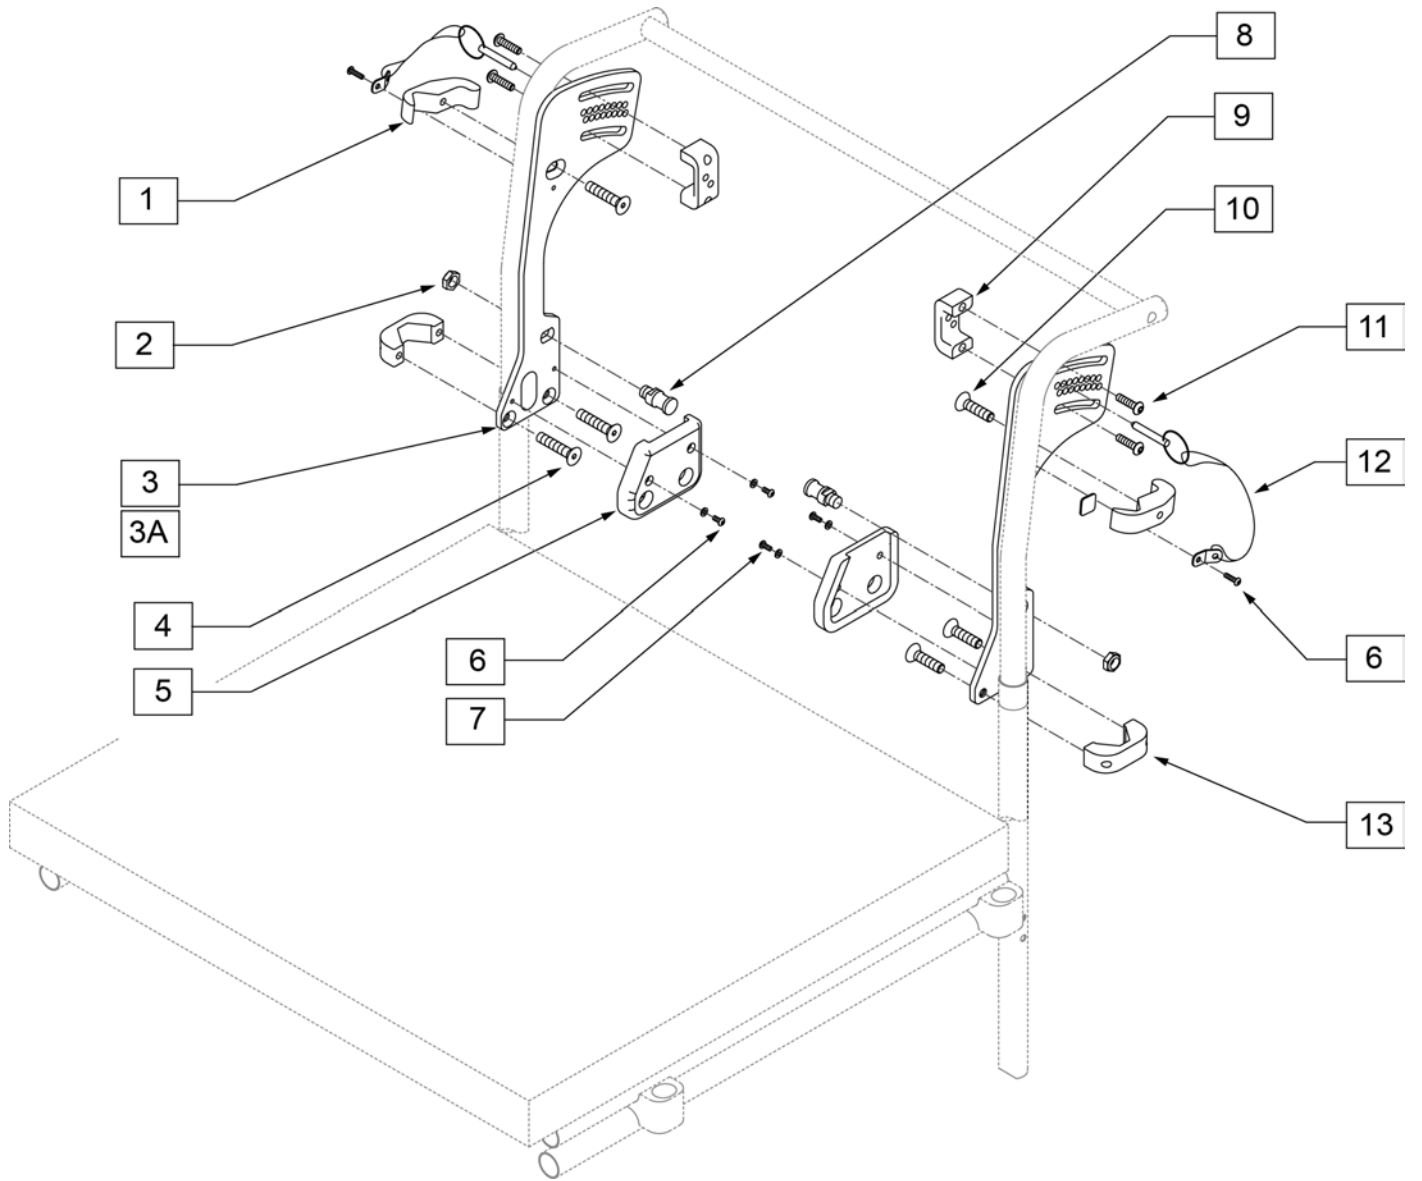

Pos.	Item Number	Description	Remarks
2	M-200030	NUT, JAM NYLOCK .4375-20	
4	M-200034	FHCS, .313 -18 X 1.25 W/PATCH BLK	
5	B200003	SIDE PLATE FOAM J2 PLUS R/H	Right
5	B200004	SIDE PLATE FOAM J2 PLUS L/H	Left
6	468903	10-32 X .50 BHCS W/PATCH	
7	2702	#10 SAE WASHER	
8	200004-MJ	J2 PLUS PSIS PIVOT	
9	200017-MJ	PIN RETAINER L/H J2 PLUS	Left
9	200016-MJ	PIN RETAINER R/H J2 PLUS	Right
10	M-200035	FHCS, .313 -18 X 1.0 W/PATCH BLK	
11	M-200031	BHCS, .313 -18 X 1.0 W/PATCH BLK	
12	M-200003	J2 PLUS LOCATING PIN	
13	200002-MJ	LOWER SIDE CLAMP	
1-13	200202-MJ	SIDE PLATE ASM RH 8 DEG J2PLUS	
1-13	200203-MJ	SIDE PLATE ASM LH 8 DEG J2PLUS	
1,2,3A, 4-13	200200-MJ	SIDE PLATE ASM RH 0 DEG J2PLUS	
1,2,3A, 4-13	200201-MJ	SIDE PLATE ASM LH 0 DEG J2PLUS