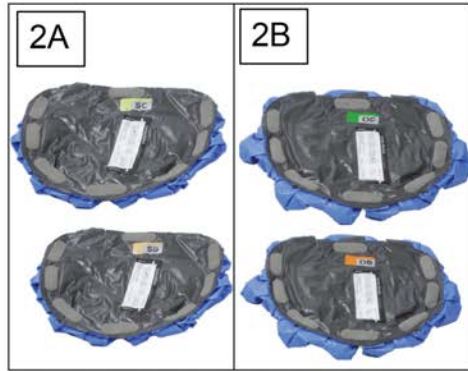

Pos.	Item Number	Description
1,2A,3A,4-7	J3CEKS	J3 CUSH STD PLA EVAL KIT
1,2B,3B,4-7	J3CEKD	J3 CUSH DP PLA EVAL KIT