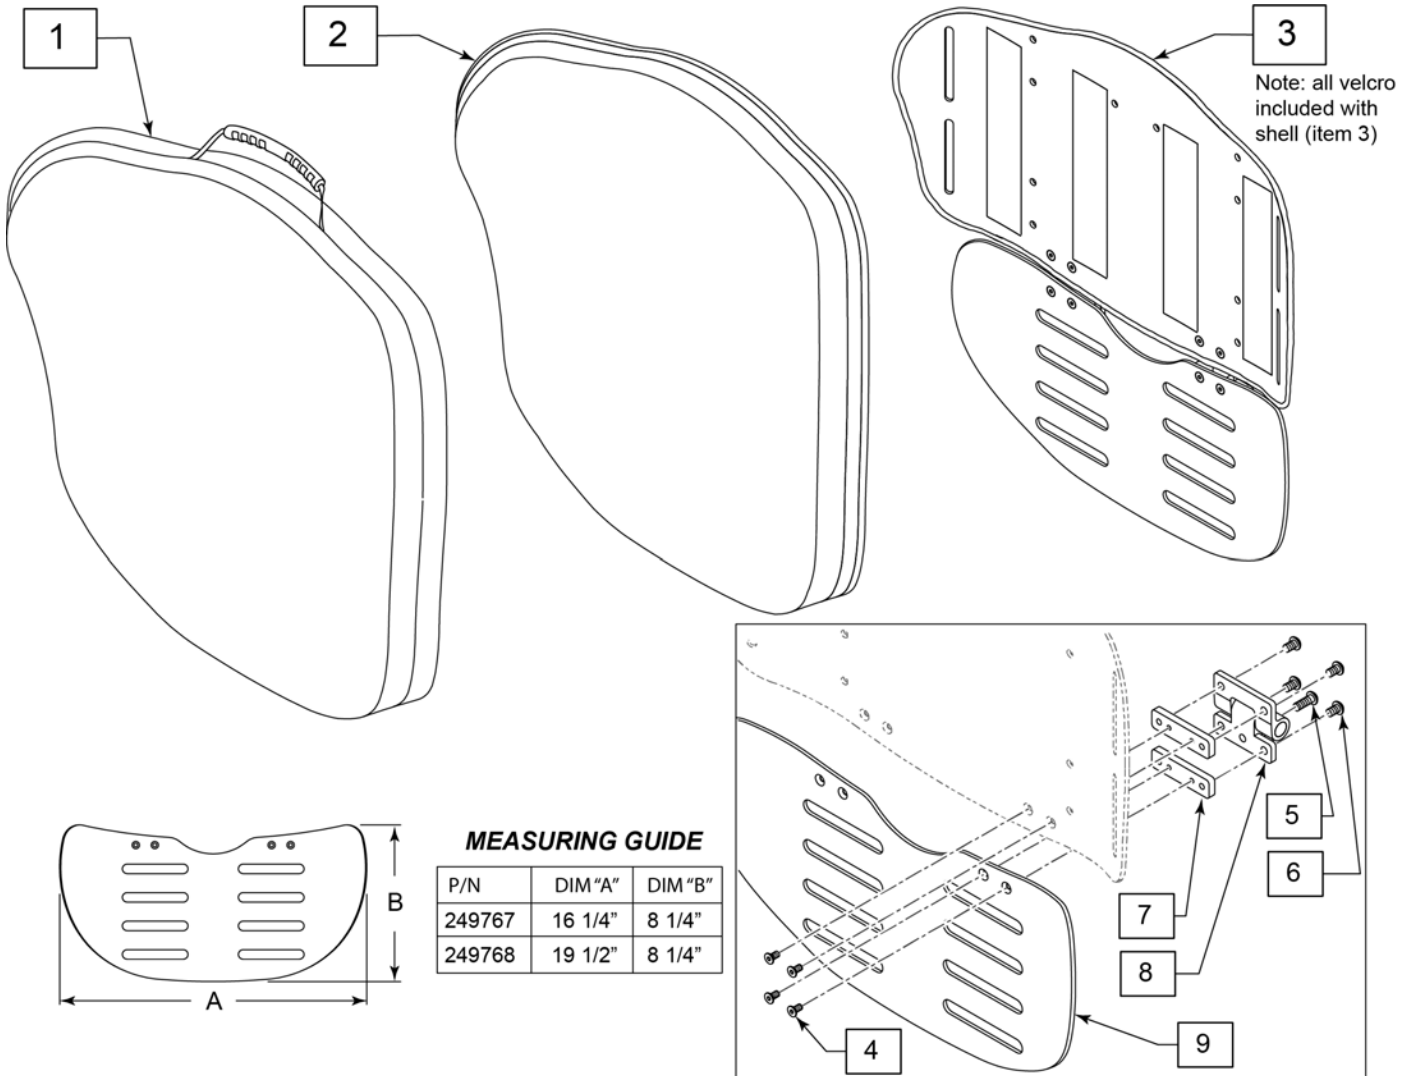

Pos.	Item Number	Description	Remarks
1	CJ3PLUSPAMTS22	J3 PLUS BK CVR PA 22W SHT	
1	CJ3PLUSPAMTT22	J3 PLUS BK CVR PA 22W TLL	
1	CJ3PLUSPAMTS24	J3 PLUS BK CVR PA 24W SHT	
1	CJ3PLUSPAMTT24	J3 PLUS BK CVR PA 24W TLL	
1	CJ3PLUSPAMTS26	J3 PLUS BK CVR PA 26W SHT	
1	CJ3PLUSPAMTT26	J3 PLUS BK CVR PA 26W TLL	
2	BJ3PLUSPAMTS22	J3 PLUS BK 1.5FOAM 22W SHT	
2	BJ3PLUSPAMTT22	J3 PLUS BK 1.5FOAM 22W TLL	
2	BJ3PLUSPAMTS24	J3 PLUS BK 1.5FOAM 24W SHT	
2	BJ3PLUSPAMTT24	J3 PLUS BK 1.5FOAM 24W TLL	
2	BJ3PLUSPAMTS26	J3 PLUS BK 1.5FOAM 26W SHT	
2	BJ3PLUSPAMTT26	J3 PLUS BK 1.5FOAM 26W TLL	
3	SJ3PLUSPAMTS22	J3 PLUS BK SHELL 22W SHT	
3	SJ3PLUSPAMTT22	J3 PLUS BK SHELL 22W TLL	
3	SJ3PLUSPAMTS24	J3 PLUS BK SHELL 24W SHT	
3	SJ3PLUSPAMTT24	J3 PLUS BK SHELL 24W TLL	
3	SJ3PLUSPAMTS26	J3 PLUS BK SHELL 26W SHT	
3	SJ3PLUSPAMTT26	J3 PLUS BK SHELL 26W TLL	
4	XM200040	FHCS 10-32X.38 W PATCH BLK