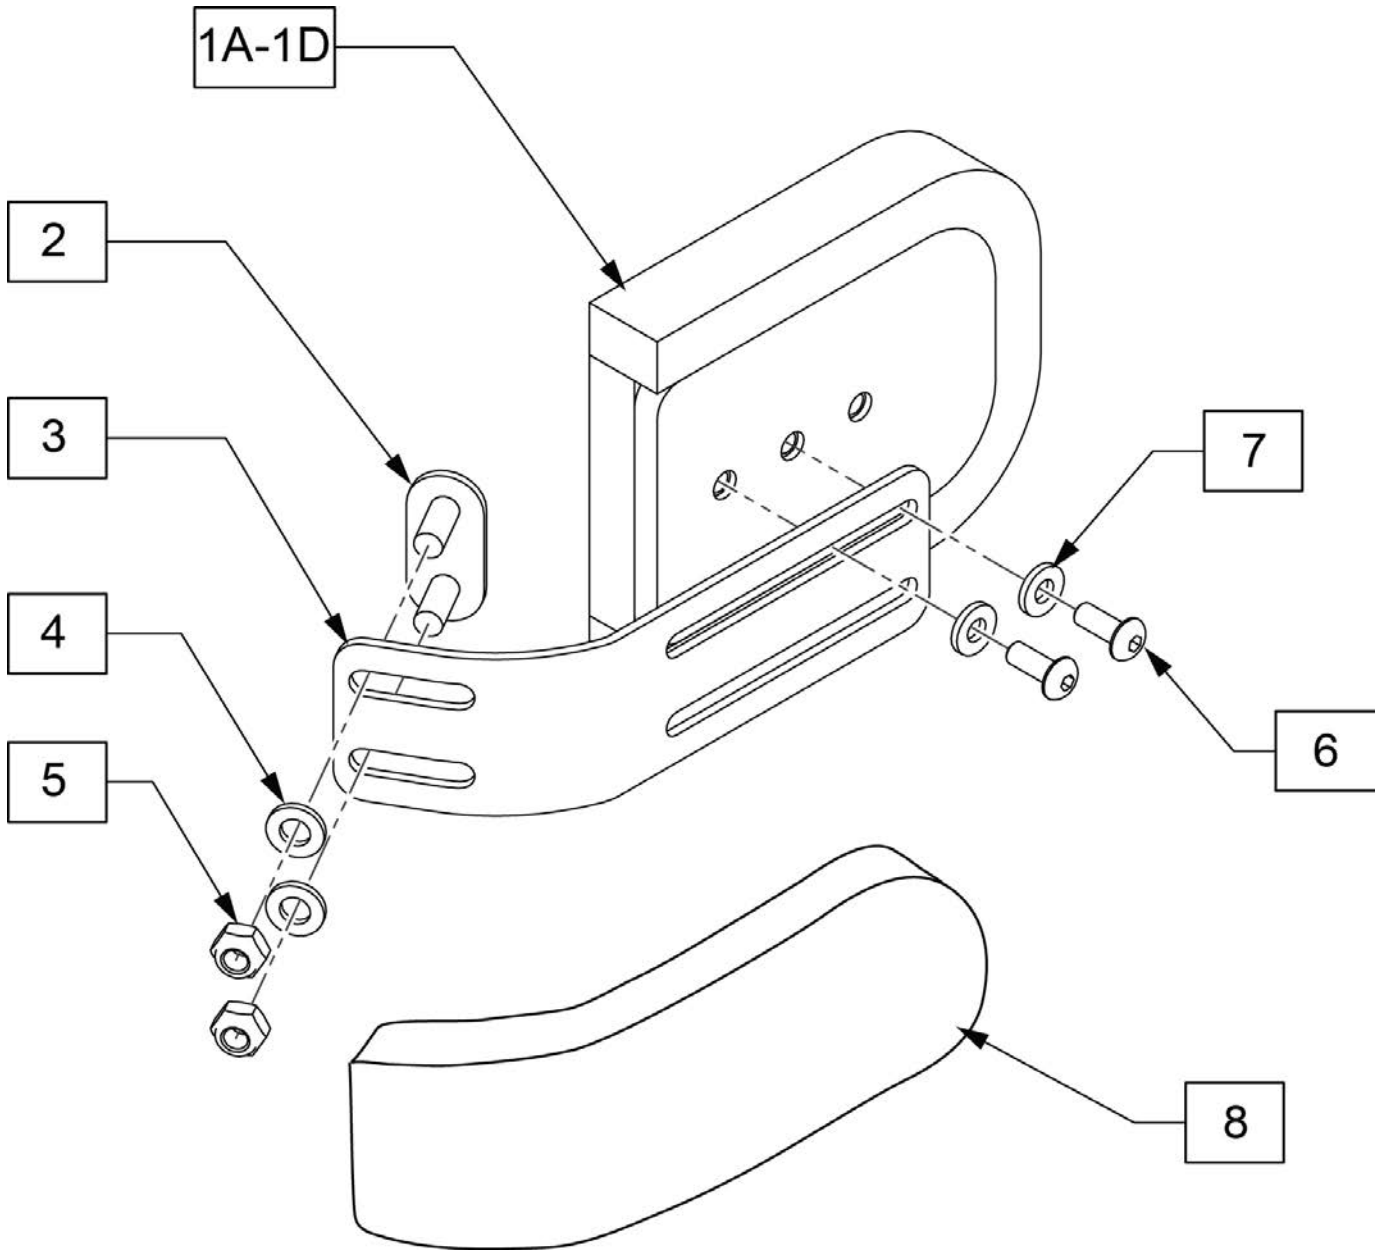

Pos.	Item Number	Description	Remarks
1A	120992	THOR SUPP PAD FLAT 3X4	single pad
1B	120993	THOR SUPP PAD FLAT 4X5	single pad
1C	120994	THOR SUPP PAD CURVED 3X4	single pad
1D	120995	THOR SUPP PAD CURVED 4X5	single pad
4	250104	WASHER FLAT M6	
5	210084	NUT HEX NYLOCK M6 BLACK	
6	XM2141S	10-32X.50 BHCS W/PATCH	
7	113282S	WASHER FLAT AN #10 ROHS	
8	COV2650	LAT BRKT FABRIC COVER,LK,SHORT	
2-5	120990	ZIP BACK FX LAT BRKT KIT PR