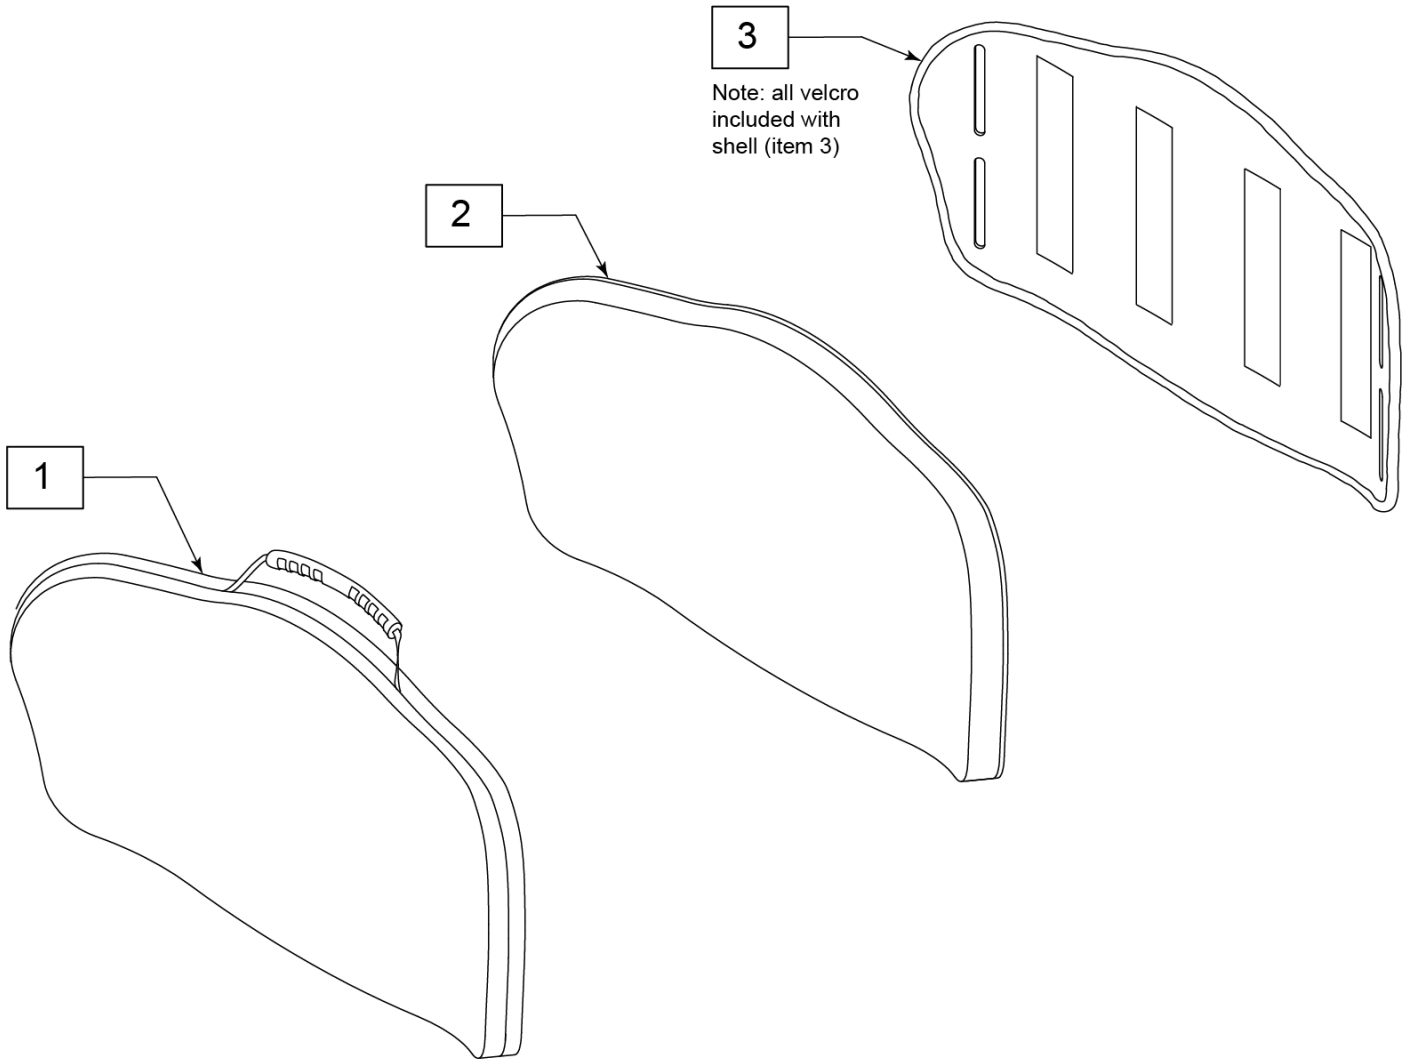

Pos.	Item Number	Description
1	CJ3PAUTM22	J3HD CVR POS UT 22W MED
1	CJ3PAUTM24	J3HD CVR POS UT 24W MED
2	BJ3PAUTM22	J3HD FOAM POS UT 22W MED
2	BJ3PAUTM24	J3HD FOAM POS UT 24W MED
3	SJ3PAUTM22	J3HD SHELL POS UT 22W MED
3	SJ3PAUTM24	J3HD SHELL POS UT 24W MED
4	ICJ3PAUTM22	J3 HD BK,POS UT 22W MED, FS
4	ICJ3PAUTM24	J3 HD BK,POS UT 24W MED, FS