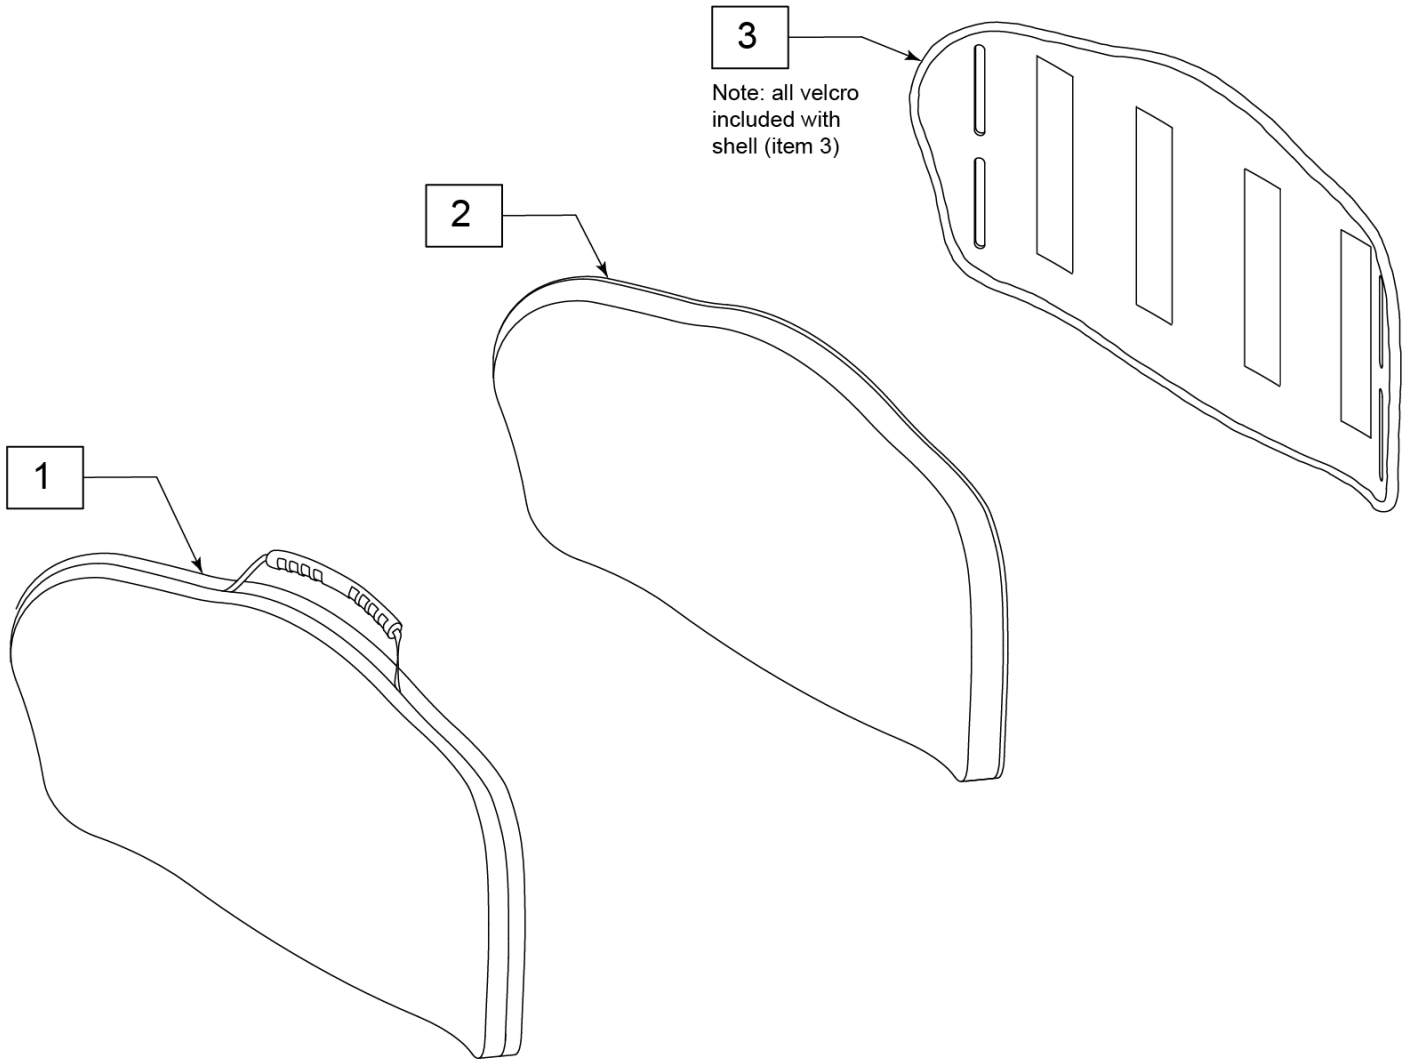

Pos.	Item Number	Description
1	CJ3PAMTS22	J3HD CVR POS MT 22W STD
1	CJ3PAMTT22	J3HD CVR POS MT 22W TAL
1	CJ3PAMTS24	J3HD CVR POS MT 24W STD
1	CJ3PAMTT24	J3HD CVR POS MT 24W TAL
1	CJ3PAMTS26	J3HD CVR POS MT 26W STD
1	CJ3PAMTT26	J3HD CVR POS MT 26W TAL
2	BJ3PAMTS22	J3HD FOAM POS MT 22W STD
2	BJ3PAMTT22	J3HD FOAM POS MT 22W TAL
2	BJ3PAMTS24	J3HD FOAM POS MT 24W STD
2	BJ3PAMTT24	J3HD FOAM POS MT 24W TAL
2	BJ3PAMTS26	J3HD FOAM POS MT 26W STD
2	BJ3PAMTT26	J3HD FOAM POS MT 26W TAL
3	SJ3PAMTS22	J3HD SHELL POS MT 22W STD
3	SJ3PAMTT22	J3HD SHELL POS MT 22W TAL
3	SJ3PAMTS24	J3HD SHELL POS MT 24W STD
3	SJ3PAMTT24	J3HD SHELL POS MT 24W TAL
3	SJ3PAMTS26	J3HD SHELL POS MT 26W STD
3	SJ3PAMTT26	J3HD SHELL POS MT 26W TAL