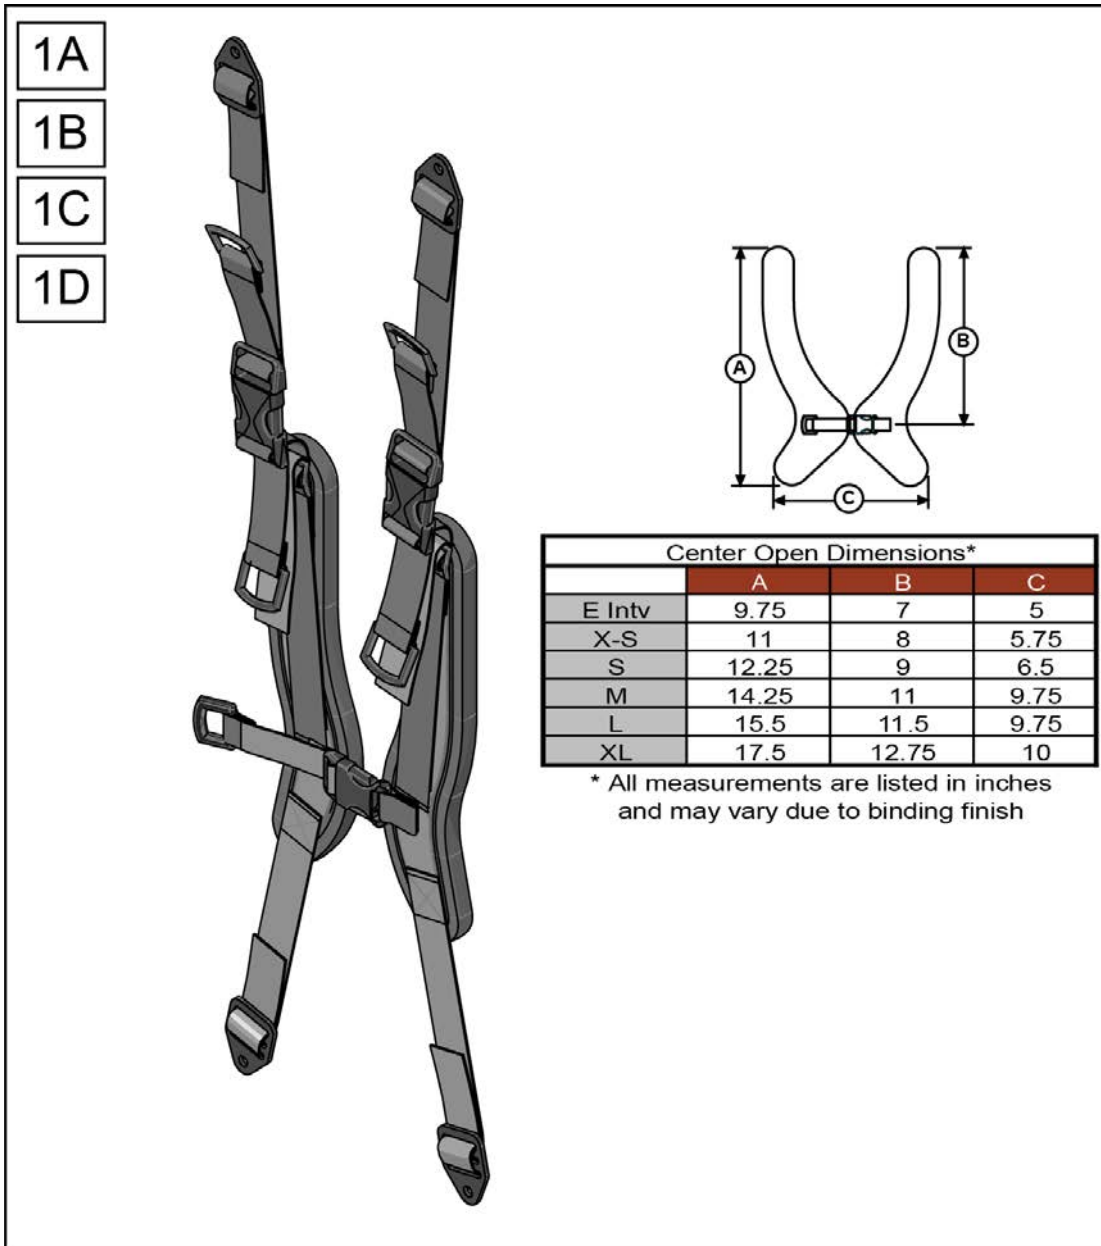

Pos.	Item Number	Description
1A	ATS9401	COMFORFIT, CENTER OPENING, SM
1B	ATS9402	COMFORFIT, CENTER OPENING, MED
1C	ATS9403	COMFORFIT, CENTER OPENING, LG
1D	ATS9404	COMFORFIT, CENTER OPENING, XL