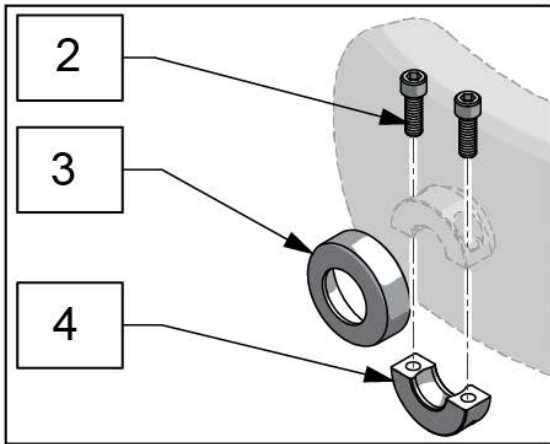

HEADREST MEASURING GUIDE