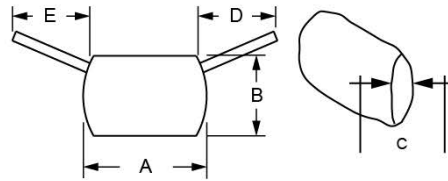

MEASURING GUIDE

Part Number	Dim A (Width)	Dim B (Height)	Dim C (Thickness)	Dim D (Right Side Strap*)	Dim E (Left Side Strap*)
2250	15"	8.75"	2"	7"	7"
2251-MJ	11"	7"	2"	6.5"	15"

* Strap side is located as if you are resting against the back with the lumbar support on it.