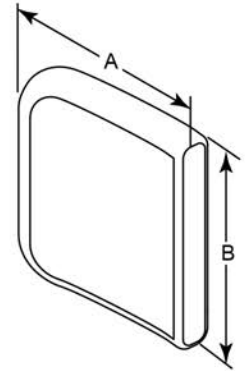

MEASURING GUIDE

DESCRIPTION	DIM A	DIM B
Lateral Cover 4x4	4"	4"
Lateral Cover 4x5	4"	5"
Lateral Cover 4x6	4"	6"
Lateral Cover 6x4	6"	4"
Lateral Cover 6x5	6"	5"
Lateral Cover 6x6	6"	6"
Lateral Base 4x4	4"	4"
Lateral Base 4x5	4"	5"
Lateral Base 4x6	4"	6"
Lateral Base 6x4	6"	4"
Lateral Base 6x5	6"	5"
Lateral Base 6x6	6"	6"

7 J3 S/A-LAT, BAG-O-BOLTS			
ITEM #	ILLUSTRATION	DESCRIPTION	QTY
3		NUT PLATE STEEL	2
5		M5 FLAT WASHER	4
6		BHCS, M5X0.8 X12, FULL, PL	4

Pos.	Item Number	Description	Remarks
1A	CJ3LAT4x4P	LATERAL COVER 4x4	
1B	CJ3LAT4x5P	LATERAL COVER 4x5	
1C	CJ3LAT4x6P	LATERAL COVER 4x6	
1D	CJ3LAT6x4P	LATERAL COVER 6x4	
1E	CJ3LAT6x5P	LATERAL COVER 6x5	
1F	CJ3LAT6x6P	LATERAL COVER 6x6	
1A,2A	BJ3LAT4x4P	LATERAL BASE 4x4	Includes cover
1B,2B	BJ3LAT4x5P	LATERAL BASE 4x5	Includes cover
1C,2C	BJ3LAT4x6P	LATERAL BASE 4x6	Includes cover
1D,2D	BJ3LAT6x4P	LATERAL BASE 6x4	Includes cover
1E,2E	BJ3LAT6x5P	LATERAL BASE 6x5	Includes cover
1F,2F	BJ3LAT6x6P	LATERAL BASE 6x6	Includes cover
3-6	256184	JAY SA LAT AND HDW RIGHT	
3-6	256185	JAY SA LAT AND HDW LEFT	
1A,2A,3-6	JLATSA44R	JAY SA LAT 4X4 RH	
1A,2A,3-6	JLATSA44L	JAY SA LAT 4X4 LH	
1B,2B,3-6	JLATSA45L	JAY SA LAT 4X5 LH	
1B,2B,3-6	JLATSA45R	JAY SA LAT 4X5 RH