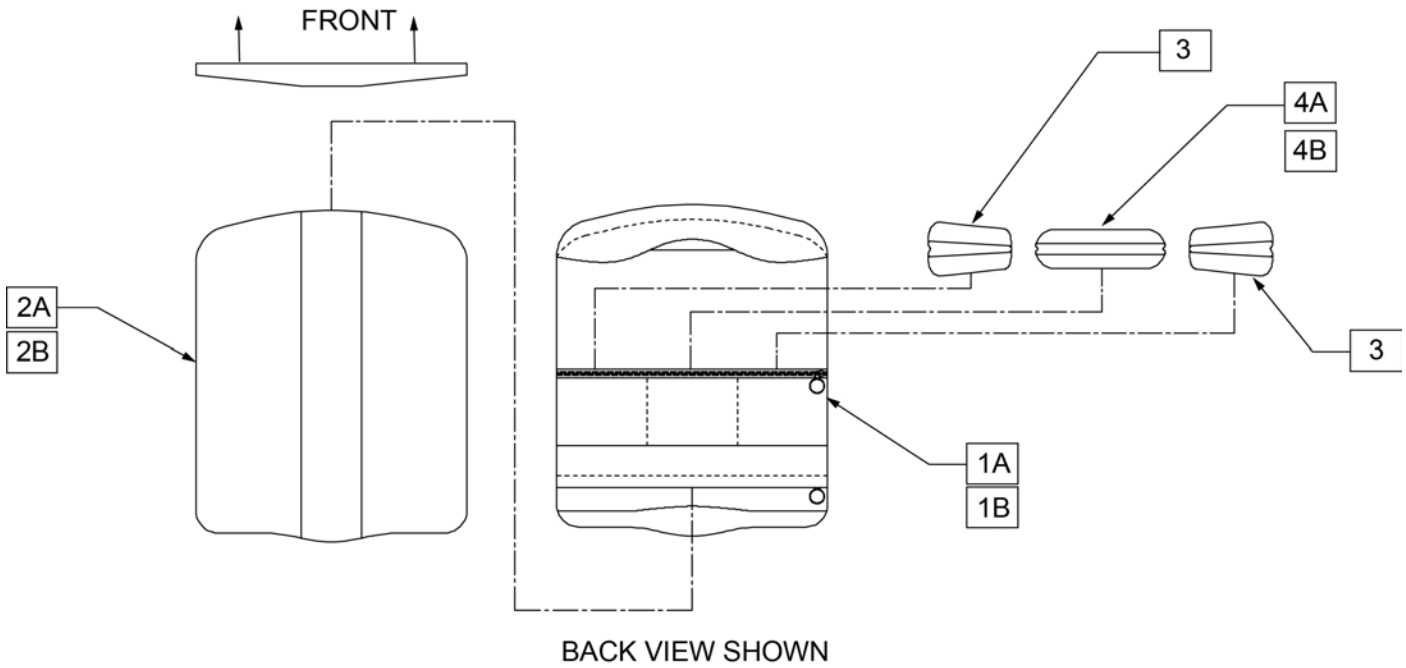

Note: parts only; for complete Backrest see J2 Plus Back order form.

Pos.	Item Number	Description
1A	C202023A	J2 PLUS BACK COVER 20 - 23 AIR
1C	C202326A	J2 PLUS BACK COVER 23 - 26 AIR
2A	B202023	J2 PLUS BACK FOAM 20 - 23
2B	B202426	J2 PLUS BACK FOAM 24 - 26
3	B200007	ASIS FOAM BARIATRIC
4A	B200006	SACURM FOAM SMALL BARIATRIC
4B	B200005	SACRUM FOAM LARGE BARIATRIC
1A,2A,3,4A	C202023AB	J2 PLUS COVER ASSM 20 - 23 AIR
1B,2B,3,4B	C202326AB	J2PLUS BACK CVR ASM 23-26" AIR