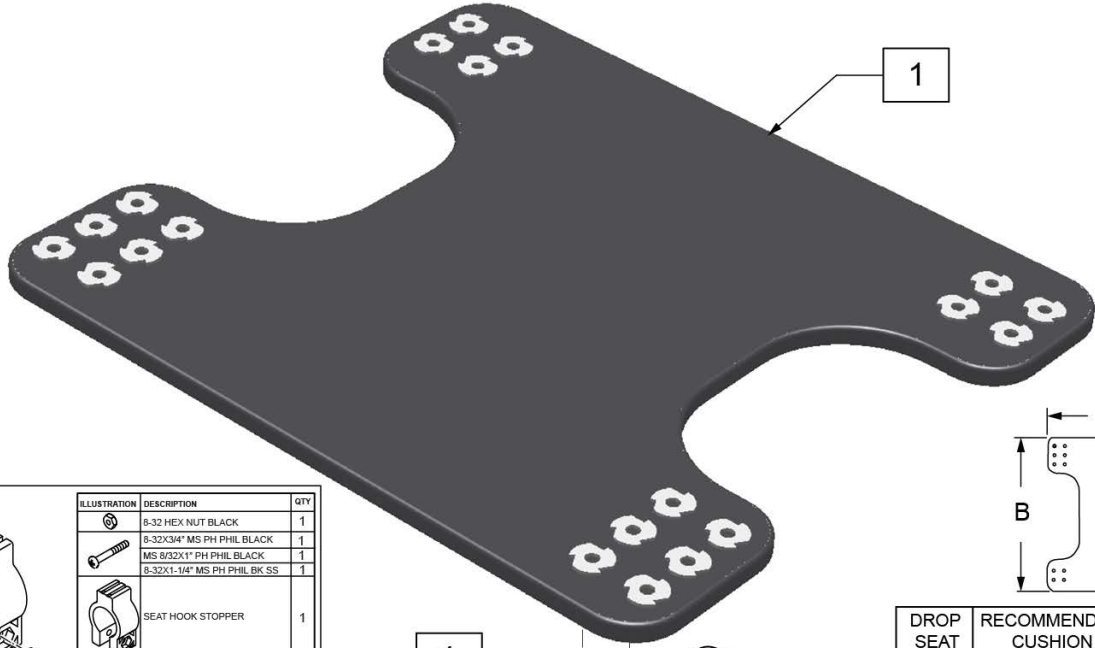

Note: Custom Drop Seat is only available for the Jay Soft Combi & Soft Combi P, Jay Gel, Jay Easy, Jay 2 & J2 DC, Jay GS and Jay Triad Cushions.

5] DROP HOOK KITS			
ITEM #	ILLUSTRATION	DESCRIPTION	QTY
2		WASHER FLAT AN 1/4"	8
3		BHCS 1/4-20 X 5/8 PL	8
4		DROP HOOK J2DC: Short (1 1/2"), Medium (1"), or Long (1 1/2")	4

DROP SEAT P/N	RECOMMENDED CUSHION SIZE	"A" (WIDTH)	"B" (DEPTH)
SD2444	14 x 14	10.75"	11"
SD2446	14 x 16	10.75"	13"
SD2455	15 x 15	11.75"	12"
SD2457	15 x 17	11.75"	14"
SD2460	16 x 20	12.75"	17"
SD2466	16 x 16	12.75"	13"
SD2468	16 x 18	12.75"	15"
SD2475	17 x 15	13.75"	12"
SD2477	17 x 17	13.75"	14"
SD2486	18 x 16	14.75"	13"
SD2488	18 x 18	14.75"	15"
SD2480	18 x 20	14.75"	17"
SD2406	20 x 16	16.75"	13"
SD2408	20 x 18	16.75"	15"
SD2400	20 x 20	16.75"	17"
SD2426	22 x 16	18.75"	13"
SD2428	22 x 18	18.75"	15"
SD2448	24 x 18	20.75"	15"

Pos.	Item Number	Description	Pos.	Item Number	Description
1	SD2444	SOLID DROP SEAT 14X14 W/HRDWR	1	SD2406	SOLID DROP SEAT 20X16 W/HRDWR
1	SD2446	SOLID DROP SEAT 14X16 W/HRDWR	1	SD2408	SOLID DROP SEAT 20X18 W/HRDWR
1	SD2455	SOLID DROP SEAT 15X15 W/HRDWR	1	SD2400	SOLID DROP SEAT 20X20 W/HRDWR
1	SD2457	SOLID DROP SEAT 15X17 W/HRDWR	1	SD2426	SOLID DROP SEAT 22X16 W/HRDWR
1	SD2460	SOLID DROP SEAT 16X20 W/HRDWR	1	SD2428	SOLID DROP SEAT 22X18 W/HRDWR
1	SD2466	SOLID DROP SEAT 16X16 W/HRDWR	1	SD2448	SOLID DROP SEAT 24X18 W/HRDWR
1	SD2468	SOLID DROP SEAT 16X18 W/HRDWR	5	M-24S	SHORT 1/2" DROP HOOKS
1	SD2475	SOLID DROP SEAT 17X15 W/HRDWR	5	M-24M	MEDIUM 1" DROP HOOKS
1	SD2477	SOLID DROP SEAT 17X17 W/HRDWR	5	M-24L	LONG 1 1/2" DROP HOOKS
1	SD2480	SOLID DROP SEAT 18X20 W/HRDWR	6	283	HOOK STOPPER W/HARDWARE
1	SD2488	SOLID DROP SEAT 18X18 W/HRDWR	7	282	HOOK RETAINER/STOP WITH HARDWARE
1	SD2486	SOLID DROP SEAT 18X16 W/HRDWR