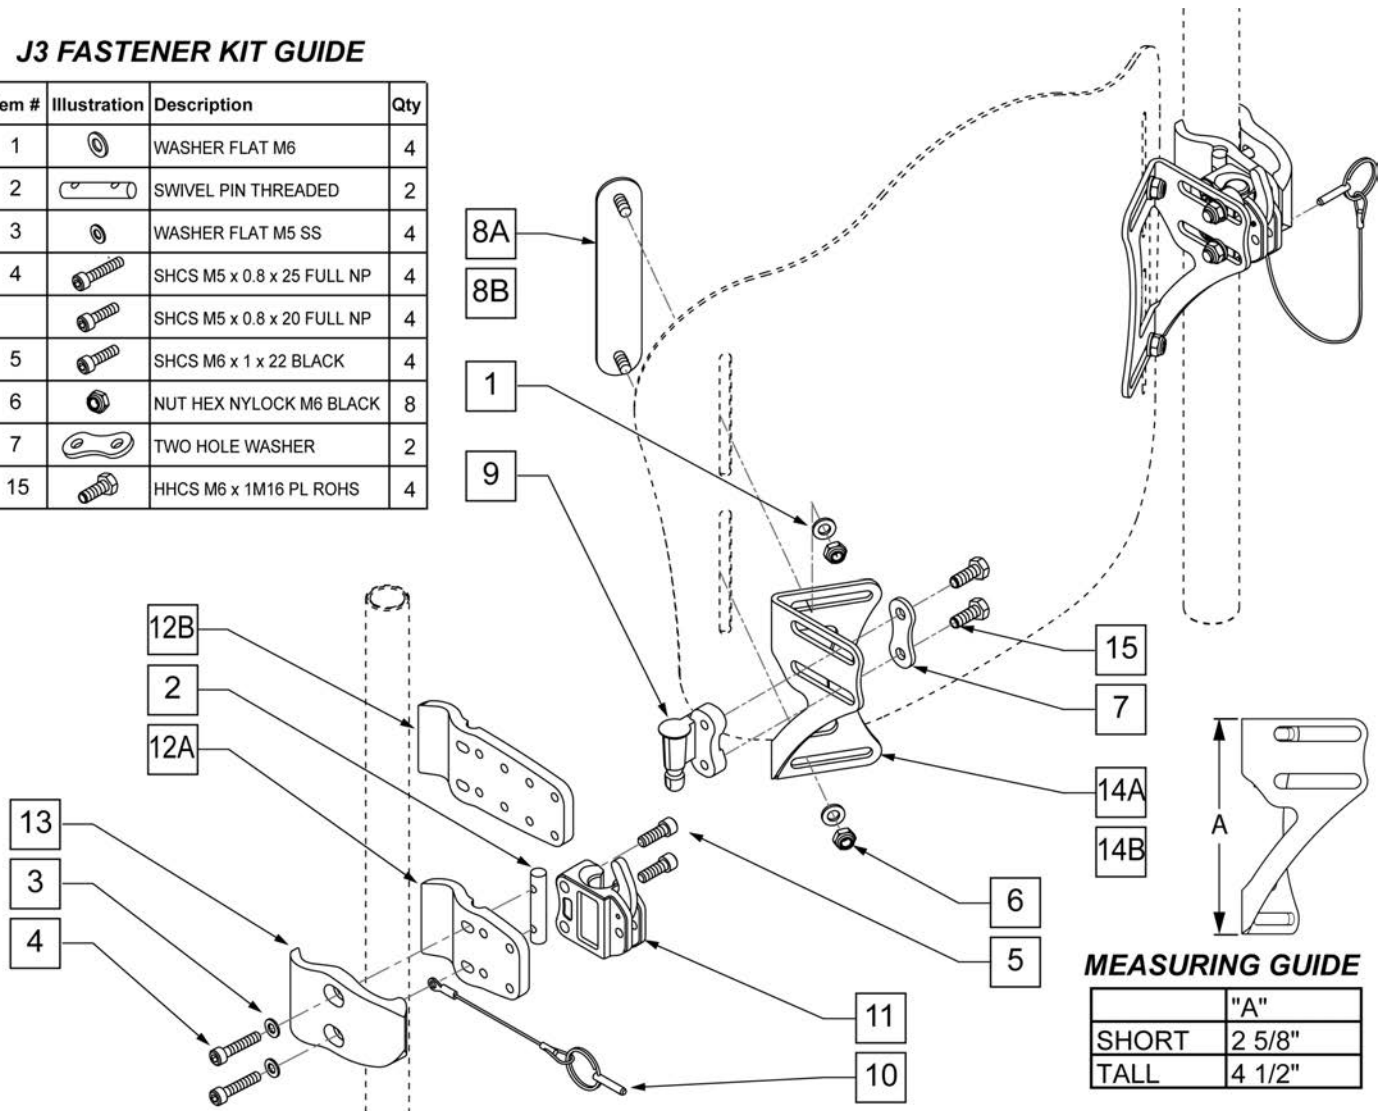

J3 FASTENER KIT GUIDE

Item #	Illustration	Description	Qty
1		WASHER FLAT M6	4
2		SWIVEL PIN THREADED	2
3		WASHER FLAT M5 SS	4
4		SHCS M5 x 0.8 x 25 FULL NP	4
		SHCS M5 x 0.8 x 20 FULL NP	4
5		SHCS M6 x 1 x 22 BLACK	4
6		NUT HEX NYLOCK M6 BLACK	8
7		TWO HOLE WASHER	2
15		HHCS M6 x 1M16 PL ROHS	4

MEASURING GUIDE

	"A"
SHORT	2 5/8"
TALL	4 1/2"

Pos.	Item Number	Description	Remarks
5	J3HDWRM	J3 BK RECEIVER MNTG HDW	Pack of 4
1-7,15	J3HDWF	J3 FASTENER KIT	
8B	J3HDWNT	J3B NUT PLATE TALL	Tall
8A	J3HDWN	J3B NUT PLATE	Short-Lower Thoracic Back only
10	J3LOCKPIN	TRIGGER REL PIN TS/QT/P5	
11	J3HDWLRR	LATCH RECEIVER ASSM, RIGHT	
11	J3HDWLRL	LATCH RECEIVER ASSM, LEFT	
12A,13	J3HDWCS	VARIABLE CLAMP, SHORT	
12B,13	J3HDWCL	VARIABLE CLAMP, LONG	
7,9,15	J3HDWPR	J3B-MOUNTING PIN ASSEMBLY R	
7,9,15	J3HDWPL	J3B-MOUNTING PIN AASSEMBLY L	
2-5,10,11,12A,13	J3SH	J3 STANDARD HARDWARE	
2-5,10,11,12B,13	J3AH	J3 ADJUSTABLE HARDWARE	
1,8B,14B,6	J3HDWTR	J3B-MOUNTING BRACKET, TALL, R	
1,8B,14B,6	J3HDWTL	J3B-MOUNTING BRACKET, TALL, L	
1,8A,14A,6	J3HDWSR	J3B-MOUNTING BRACKET, SHORT, R	Lower Thoracic Back only
1,8A,14A,6	J3HDWSL	J3B-MOUNTING BRACKET, SHORT, L	Lower Thoracic Back only
1-7 ,8A-11,12A,13,14A	117873	J3 MNT STD SHT RETRO KIT