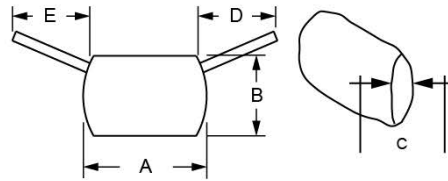

MEASURING GUIDE

Part Number	Dim A (Width)	Dim B (Height)	Dim C (Thickness)	Dim D (Right Side Strap*)	Dim E (Left Side Strap*)
2250	15"	8.75"	2"	7"	7"
2251-MJ	11"	7"	2"	6.5"	15"

* Strap side is located as if you are resting against the back with the lumbar support on it.

Pos.	Item Number	Description	Remarks
1A	2250	LUMBAR SUPPORT SOFT COMBI	Adult
1B	2251-MJ	LUMBAR SUPPORT SFT COMBI JUNR	Junior