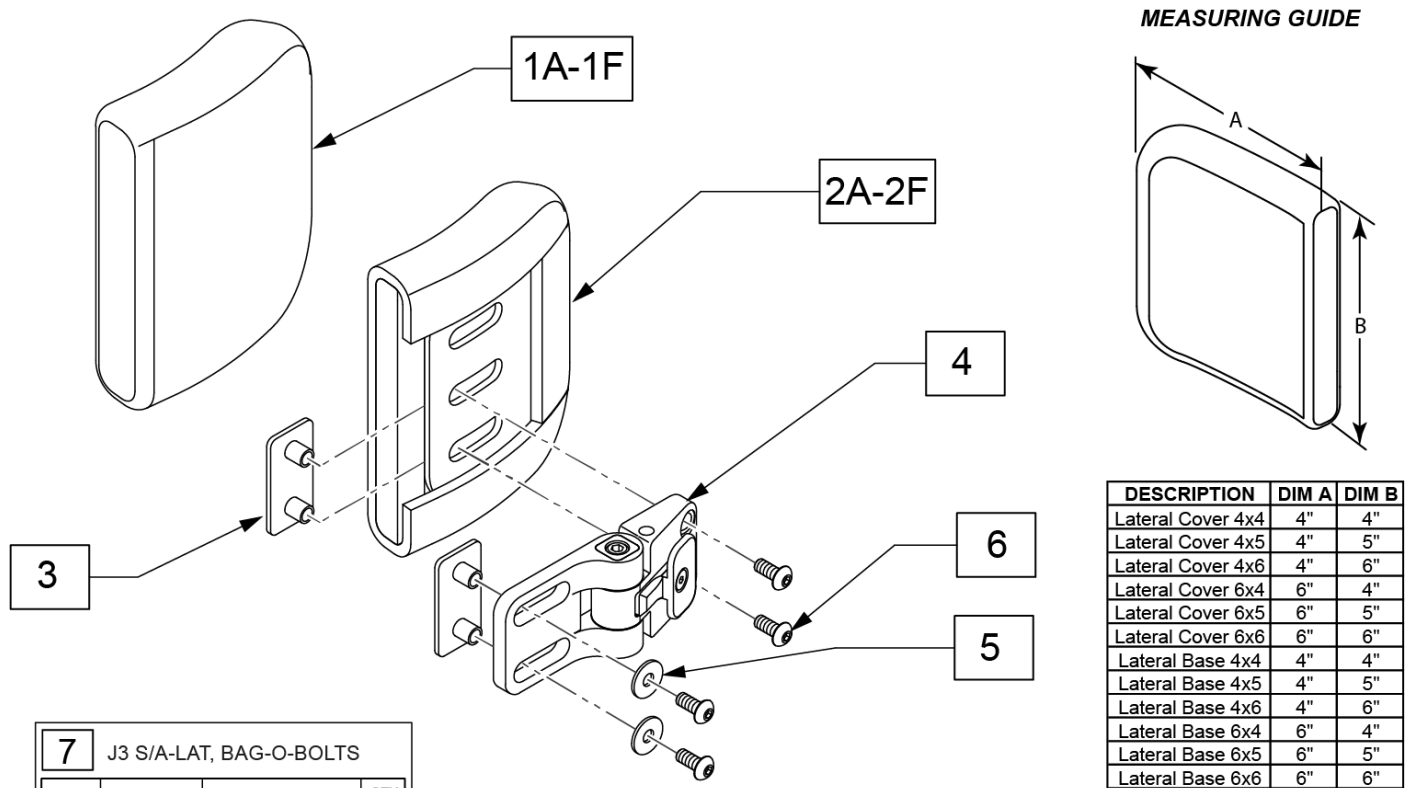

Note: Available prior to September 2010.

7 J3 S/A-LAT, BAG-O-BOLTS			
ITEM #	ILLUSTRATION	DESCRIPTION	QTY
3		NUT PLATE STEEL	2
5		M5 FLAT WASHER	4
6		BHCS, M5X0.8X12, FULL, PL	4

Pos.	Item Number	Description	Remarks
1A	CJ3LAT4x4P	LATERAL COVER 4x4	
1B	CJ3LAT4x5P	LATERAL COVER 4x5	
1C	CJ3LAT4x6P	LATERAL COVER 4x6	
1D	CJ3LAT6x4P	LATERAL COVER 6x4	
1E	CJ3LAT6x5P	LATERAL COVER 6x5	
1F	CJ3LAT6x6P	LATERAL COVER 6x6	
2A	BJ3LAT4x4P	LATERAL BASE 4x4	Includes cover
2B	BJ3LAT4x5P	LATERAL BASE 4x5	Includes cover
2C	BJ3LAT4x6P	LATERAL BASE 4x6	Includes cover
2D	BJ3LAT6x4P	LATERAL BASE 6x4	Includes cover
2E	BJ3LAT6x5P	LATERAL BASE 6x5	Includes cover
2F	BJ3LAT6x6P	LATERAL BASE 6x6	Includes cover
3-6	J3LATSABL	J3LATERAL-S/A BRACKET LH	Left side
3-6	J3LATSABR	J3LATERAL-S/A BRACKET RH	Right side
7	J3LATSAP	J3 S/A-LAT. BAG-O-BOLTS