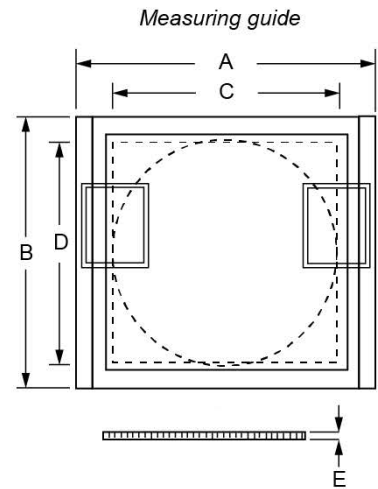

Note: also known as the Honeycomb Solid Seat Insert, which is inside the non-skid cover material and is made of an aluminum core.

Note: use with Ballistic Edge (Show Cap) style outer cover options; traditionally used with J2, since the standard cover style is Ballistic for J2.

Note: only the outer non skid material can be cut down in width and depth; the Honeycomb insert is not modifiable.

Note: the dotted square in the middle of the above diagram is the Honeycomb Insert and the dotted round in the middle of that is the foam between the non skid cover and the Honeycomb insert.

Part #	Complete Insert		Honeycomb Insert		
	Dim A	Dim B	Dim C	Dim D	Dim E
S2108	13.50"	16.00"	9.25"	13.00"	0.25"
S2105	15.00"	16.00"	11.25"	13.00"	0.25"
S2106	15.00"	18.00"	11.25"	15.00"	0.25"
S2107	15.00"	20.00"	11.25"	17.00"	0.25"
S2117	16.50"	17.00"	12.25"	14.00"	0.25"
S2100	17.50"	16.00"	13.25"	13.00"	0.25"
S2101	17.50"	18.00"	13.25"	15.00"	0.25"
S2103	17.50"	20.00"	13.25"	17.00"	0.25"
S2116	19.50"	16.00"	15.25"	13.00"	0.25"
S2118	19.50"	18.00"	15.25"	15.00"	0.25"
S2102	19.50"	20.00"	15.25"	17.00"	0.25"
S2104	23.50"	20.00"	19.25"	17.00"	0.25"