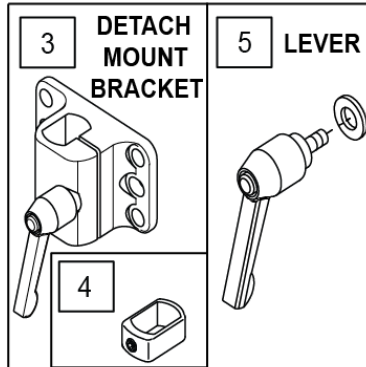

Note: if using the Headrest Post on a Quicke Power Chair, please refer to the HEADREST CLAMPS page located in the appropriate power chair parts manual.

SIZE	P/N	"A"	"B"
ADULT	CBRA7010	5.0	15.0
	CBRA5010	5.0	15.0
PEDIATRIC	CBRA7030	4.5	11.0
	CBRA5030	4.5	11.0
EARLY INTERVENTION	CBRA7080	4.0	10.0
	CBRA5080	4.0	10.0

6 HARDWARE MOUNT KIT

ILLUSTRATION	DESCRIPTION	QTY
	WASHER 1/4" SAE BLK	2
	BOLT 1/4-20 X 3/4" SHCS BLK NI	2
	1/4-20 NYLOK	2
	1/4-20 X 3/8" T-NUT THF	2

7 HARDWARE MOUNT KIT (SLIDE & SWINGAWAY)

ILLUSTRATION	DESCRIPTION	QTY
	WASHER 1/4" SAE BLK	4
	BOLT 1/4-20 X 1/2" SHCS BLK	2
	BOLT 1/4-20X1-1/4" SHCS BLK NI	4
	1/4-20 NYLOK	4
	1/4-20 X 3/8" T-NUT THF	4

Pos.	Item Number	Description	Remarks
1A	CBRA7010	COBRA XTRA MOUNT HDW, ADUL	
1B	CBRA7030	COBRA XTRA MOUNT HDW, PED	
1C	CBRA7080	COBRA XTRA MOUNT HDW, EI	
2A	CBRA5030	COBRA XTRA FB MOUNT HDW, PED	
2B	CBRA5010	COBRA XTRA FB MOUNT HDW, ADUL	
2C	CBRA5080	COBRA XTRA FB MOUNT HDW, EI	
3	M2400-WB	COBRA XTRA DETACH BRKT	INCLUDES QTY 2 1/4-20 X 1/2" SHCS & WASHERS
4	MW070152	COBRA VERT STOP BLK	
5	M0030	KNOB PLAS ADJ LVR 1/4-20 X20mm	
6	M0055	FASTENER PACK DETACH	
7	M0075	FASTENER PACK SWINGAWAY MOUNT