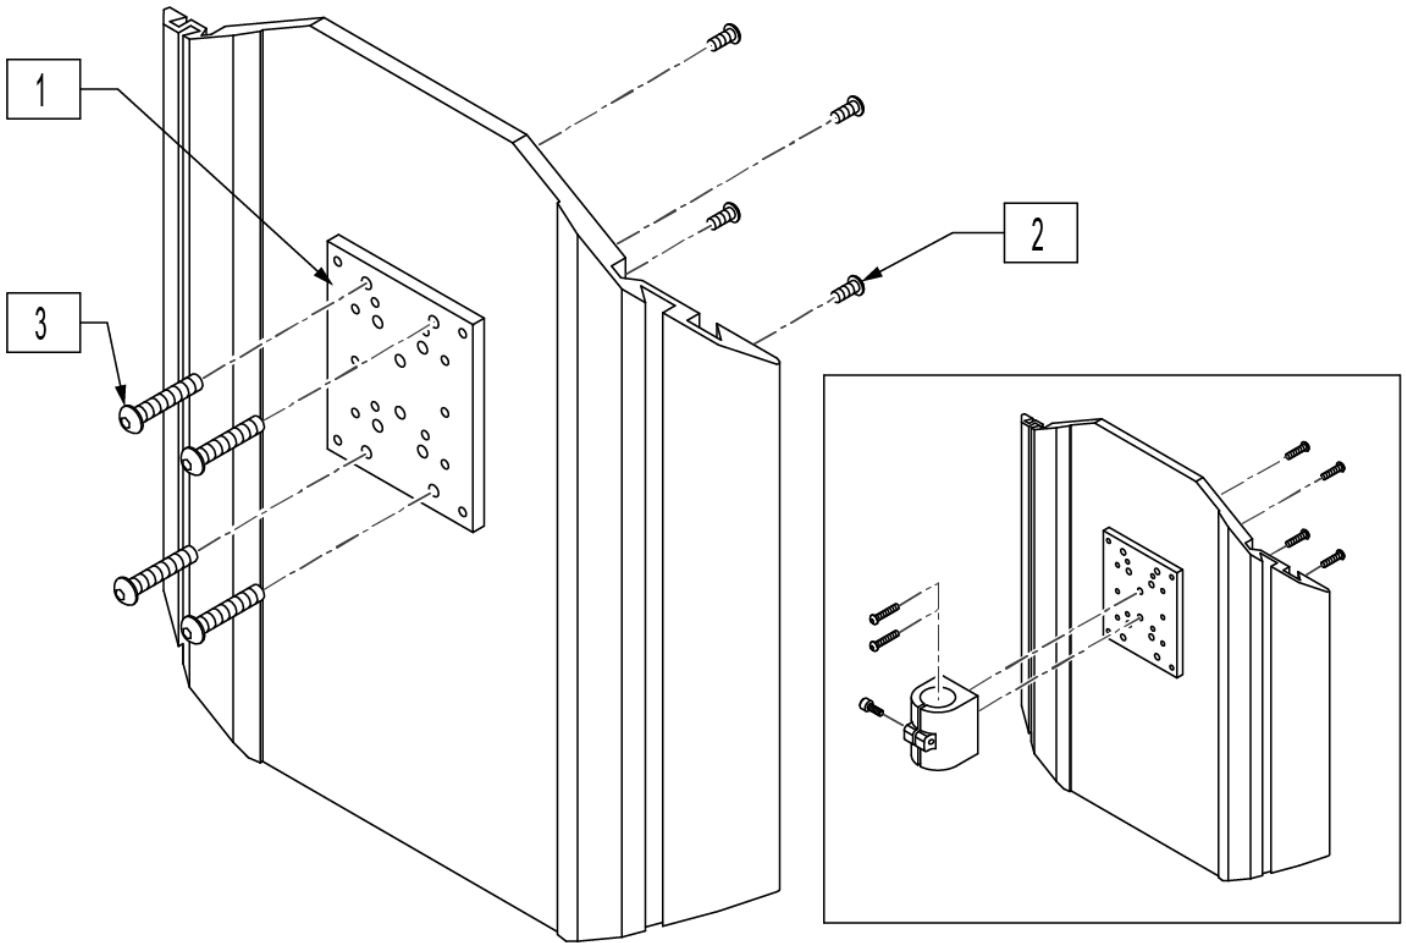

Pos.	Item Number	Description
1	XM2025	HDRST MTG PLT JAY FIT SYSTEM
2	476304	1/4-28 x .31 BHCS W/PATCH
3	226018-QU	10-32 X 3/8 BH C/S W/PATCH BLK
1-3	476314	HEADREST NMT KIT W/HDWR POWER