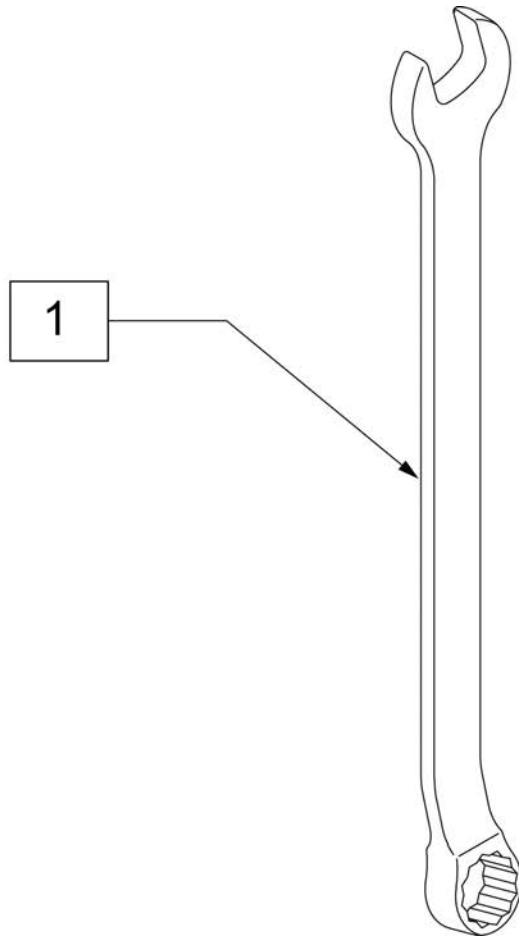

Pos.	Item Number	Description
1	104549S	COMBO WRENCH 10MM