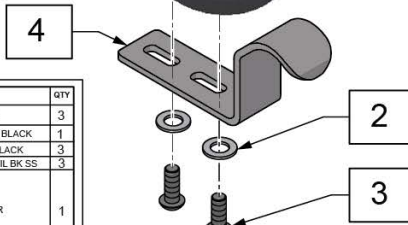

Note: Custom Drop Seat is only available for the Jay Soft Combi & Soft Combi P, Jay Gel, Jay Easy, Jay 2 & J2 DC, Jay GS and Jay Triad Cushions.

5] DROP HOOK KITS			
ITEM #	ILLUSTRATION	DESCRIPTION	QTY
2		WASHER FLAT AN 1/4"	8
3		BHCS 1/4-20 X 5/8 PL	8
4		DROP HOOK J2DC: Short (1 1/2"), Medium (1"), or Long (1 1/2")	4

DROP SEAT P/N	RECOMMENDED CUSHION SIZE	"A" (WIDTH)	"B" (DEPTH)
SD2444	14 x 14	10.75"	11"
SD2446	14 x 16	10.75"	13"
SD2455	15 x 15	11.75"	12"
SD2457	15 x 17	11.75"	14"
SD2460	16 x 20	12.75"	17"
SD2466	16 x 16	12.75"	13"
SD2468	16 x 18	12.75"	15"
SD2475	17 x 15	13.75"	12"
SD2477	17 x 17	13.75"	14"
SD2486	18 x 16	14.75"	13"
SD2488	18 x 18	14.75"	15"
SD2480	18 x 20	14.75"	17"
SD2406	20 x 16	16.75"	13"
SD2408	20 x 18	16.75"	15"
SD2400	20 x 20	16.75"	17"
SD2426	22 x 16	18.75"	13"
SD2428	22 x 18	18.75"	15"
SD2448	24 x 18	20.75"	15"

Pos.	Item Number	Description	Pos.	Item Number	Description
1	SD2444	SOLID DROP SEAT 14X14 W/HRDWR	1	SD2406	SOLID DROP SEAT 20X16 W/HRDWR
1	SD2446	SOLID DROP SEAT 14X16 W/HRDWR	1	SD2408	SOLID DROP SEAT 20X18 W/HRDWR
1	SD2455	SOLID DROP SEAT 15X15 W/HRDWR	1	SD2400	SOLID DROP SEAT 20X20 W/HRDWR
1	SD2457	SOLID DROP SEAT 15X17 W/HRDWR	1	SD2426	SOLID DROP SEAT 22X16 W/HRDWR
1	SD2460	SOLID DROP SEAT 16X20 W/HRDWR	1	SD2428	SOLID DROP SEAT 22X18 W/HRDWR
1	SD2466	SOLID DROP SEAT 16X16 W/HRDWR	1	SD2448	SOLID DROP SEAT 24X18 W/HRDWR
1	SD2468	SOLID DROP SEAT 16X18 W/HRDWR	5	M-24S	SHORT 1/2" DROP HOOKS
1	SD2475	SOLID DROP SEAT 17X15 W/HRDWR	5	M-24M	MEDIUM 1" DROP HOOKS
1	SD2477	SOLID DROP SEAT 17X17 W/HRDWR	5	M-24L	LONG 1 1/2" DROP HOOKS
1	SD2480	SOLID DROP SEAT 18X20 W/HRDWR	6	283	HOOK STOPPER W/HARDWARE
1	SD2488	SOLID DROP SEAT 18X18 W/HRDWR	7	282	HOOK RETAINER/STOP WITH HARDWARE
1	SD2486	SOLID DROP SEAT 18X16 W/HRDWR