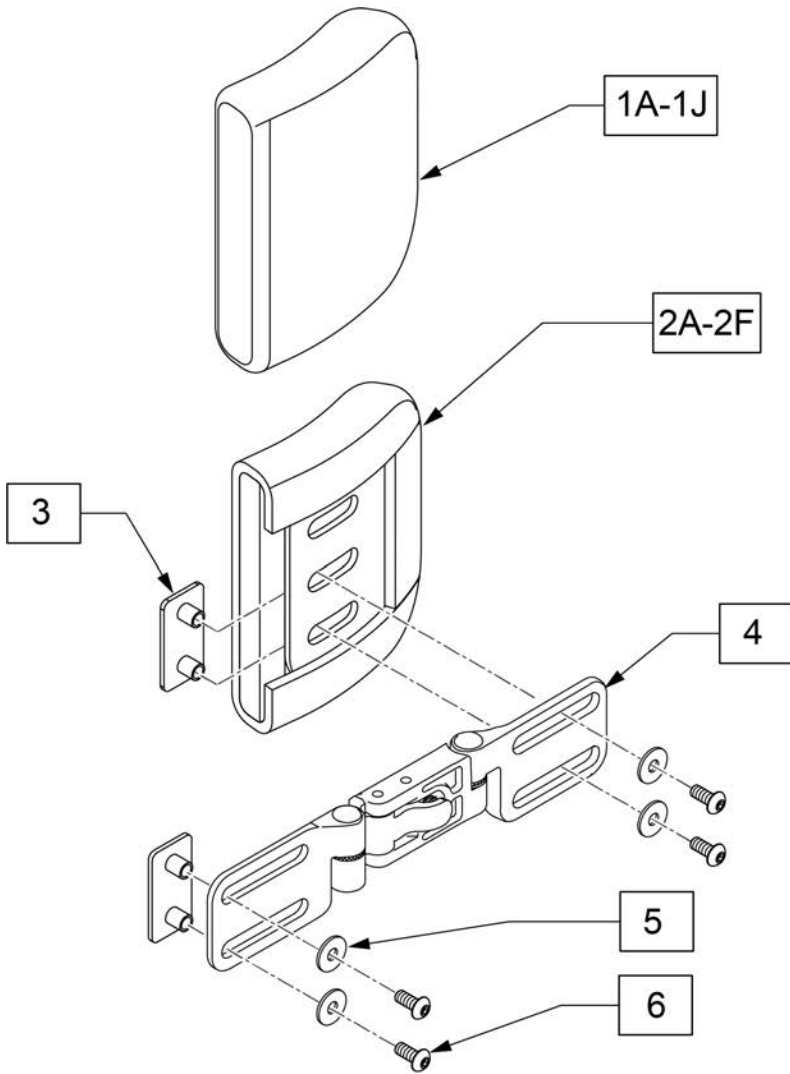

MEASURING GUIDE

DESCRIPTION	DIM A	DIM B
Lateral Cover 4x4	4"	4"
Lateral Cover 4x5	4"	5"
Lateral Cover 4x6	4"	6"
Lateral Cover 6x4	6"	4"
Lateral Cover 6x5	6"	5"
Lateral Cover 6x6	6"	6"
Lateral Base 4x4	4"	4"
Lateral Base 4x5	4"	5"
Lateral Base 4x6	4"	6"
Lateral Base 6x4	6"	4"
Lateral Base 6x5	6"	5"
Lateral Base 6x6	6"	6"

7 J3 S/A-LAT, BAG-O-BOLTS			
ITEM #	ILLUSTRATION	DESCRIPTION	QTY
3		NUT PLATE STEEL	2
5		M5 FLAT WASHER	4
6		BHCS, M5X0.8 X12, FULL, PL	4

Pos.	Item Number	Description	Remarks
1A	CJ3LAT4x4P	LATERAL COVER 4x4	
1B	CJ3LAT4x5P	LATERAL COVER 4x5	
1C	CJ3LAT4x6P	LATERAL COVER 4x6	
1D	CJ3LAT6x4P	LATERAL COVER 6x4	
1E	CJ3LAT6x5P	LATERAL COVER 6x5	
1F	CJ3LAT6x6P	LATERAL COVER 6x6	
1A,2A	BJ3LAT4x4P	LATERAL BASE 4x4	Includes cover
1B,2B	BJ3LAT4x5P	LATERAL BASE 4x5	Includes cover
1C,2C	BJ3LAT4x6P	LATERAL BASE 4x6	Includes cover
1D,2D	BJ3LAT6x4P	LATERAL BASE 6x4	Includes cover
1E,2E	BJ3LAT6x5P	LATERAL BASE 6x5	Includes cover
1F,2F	BJ3LAT6x6P	LATERAL BASE 6x6	Includes cover
3-6	256184	JAY SA LAT AND HDW RIGHT	
3-6	256185	JAY SA LAT AND HDW LEFT	
1A,2A,3-6	JLATSA44R	JAY SA LAT 4X4 RH	
1A,2A,3-6	JLATSA44L	JAY SA LAT 4X4 LH	
1B,2B,3-6	JLATSA45L	JAY SA LAT 4X5 LH	
1B,2B,3-6	JLATSA45R	JAY SA LAT 4X5 RH