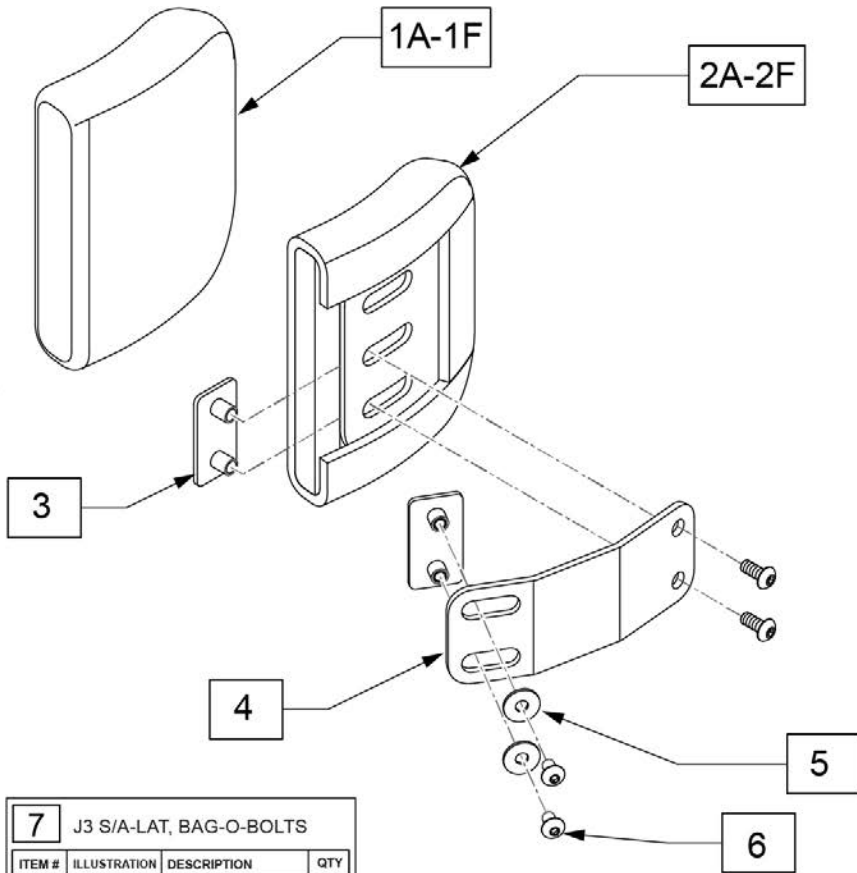

MEASURING GUIDE

DESCRIPTION	DIM A	DIM B
Lateral Cover 4x4	4"	4"
Lateral Cover 4x5	4"	5"
Lateral Cover 4x6	4"	6"
Lateral Cover 6x4	6"	4"
Lateral Cover 6x5	6"	5"
Lateral Cover 6x6	6"	6"
Lateral Base 4x4	4"	4"
Lateral Base 4x5	4"	5"
Lateral Base 4x6	4"	6"
Lateral Base 6x4	6"	4"
Lateral Base 6x5	6"	5"
Lateral Base 6x6	6"	6"

ITEM #	ILLUSTRATION	DESCRIPTION	QTY
3		NUT PLATE STEEL	2
5		M5 FLAT WASHER	4
6		BHCS, M5X0.8X12, FULL, PL	4

Pos.	Item Number	Description	Remarks
1A	CJ3LAT4x4P	LATERAL COVER 4x4	
1B	CJ3LAT4x5P	LATERAL COVER 4x5	
1C	CJ3LAT4x6P	LATERAL COVER 4x6	
1D	CJ3LAT6x4P	LATERAL COVER 6x4	
1E	CJ3LAT6x5P	LATERAL COVER 6x5	
1F	CJ3LAT6x6P	LATERAL COVER 6x6	
1A,2A	BJ3LAT4x4P	LATERAL BASE 4x4	Includes cover
1B,2B	BJ3LAT4x5P	LATERAL BASE 4x5	Includes cover
1C,2C	BJ3LAT4x6P	LATERAL BASE 4x6	Includes cover
1D,2D	BJ3LAT6x4P	LATERAL BASE 6x4	Includes cover
1E,2E	BJ3LAT6x5P	LATERAL BASE 6x5	Includes cover
1F,2F	BJ3LAT6x6P	LATERAL BASE 6x6	Includes cover
3-6	J3LATFB	J3LATERAL-FXD BRACKET	
7	J3LATFP	J3 FIXED-LAT. BAG-O-BOLTS