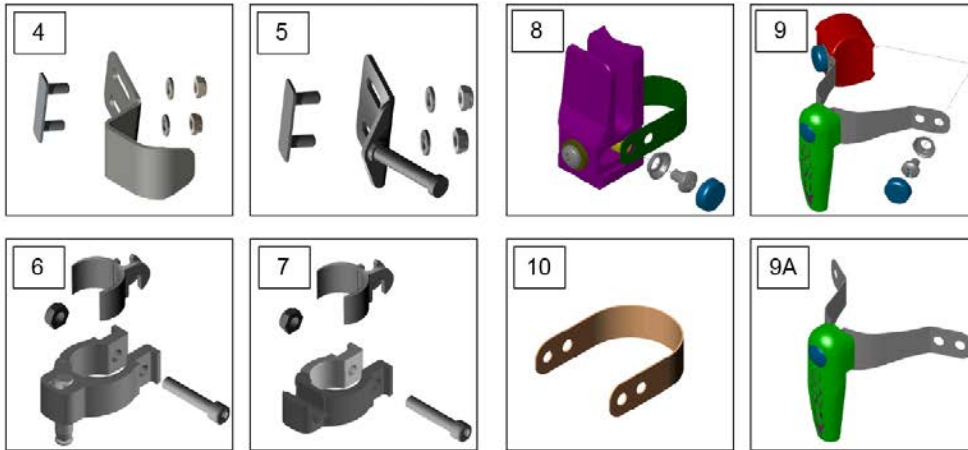

Note: parts only; discontinued August 25, 2008

Note: Item 3 Back Shell not available as a replacement part; please order complete back from Jay Order Form if replacement shell is needed.

Pos.	Item Number	Description	Pos.	Item Number	Description
1	C3346	COVER BASIC BACK 14 X 16	2	B3340	FOAM BASIC BACK 14 X 20
1	C3348	COVER BASIC BACK 14 X 18	2	B3366	FOAM BASIC BACK 16 X 16
1	C3340	COVER BASIC BACK 14 X 20	2	B3368	FOAM BASIC BACK 16 X 18
1	C3366	COVER BASIC BACK 16 X 16	2	B3360	FOAM BASIC BACK 16 X 20
1	C3368	COVER BASIC BACK 16 X 18	2	B3386	FOAM BASIC BACK 18 X 16
1	C3360	COVER BASIC BACK 16 X 20	2	B3388	FOAM BASIC BACK 18 X 18
1	C3386	COVER BASIC BACK 18 X 16	2	B3380	FOAM BASIC BACK 18 X 20
1	C3388	COVER BASIC BACK 18 X 18	2	B3306	FOAM BASIC BACK 20 X 16
1	C3380	COVER BASIC BACK 18 X 20	2	B3308	FOAM BASIC BACK 20 X 18
1	C3306	COVER BASIC BACK 20 X 16	2	B3300	FOAM BASIC BACK 20 X 20
1	C3308	COVER BASIC BACK 20 X 18	4, 5	100197	BASIC BACK MOUNT HARDWARE
1	C3300	COVER BASIC BACK 20 X 20	6, 7	M-250C	KIT CLAMP UNIVERSAL RETRO-FIT
2	B3346	FOAM BASIC BACK 14 X 16	8, 9, 9A, 10	M-250S	KIT STRAP UNIVERSAL RETRO-FIT
2	B3348	FOAM BASIC BACK 14 X 18