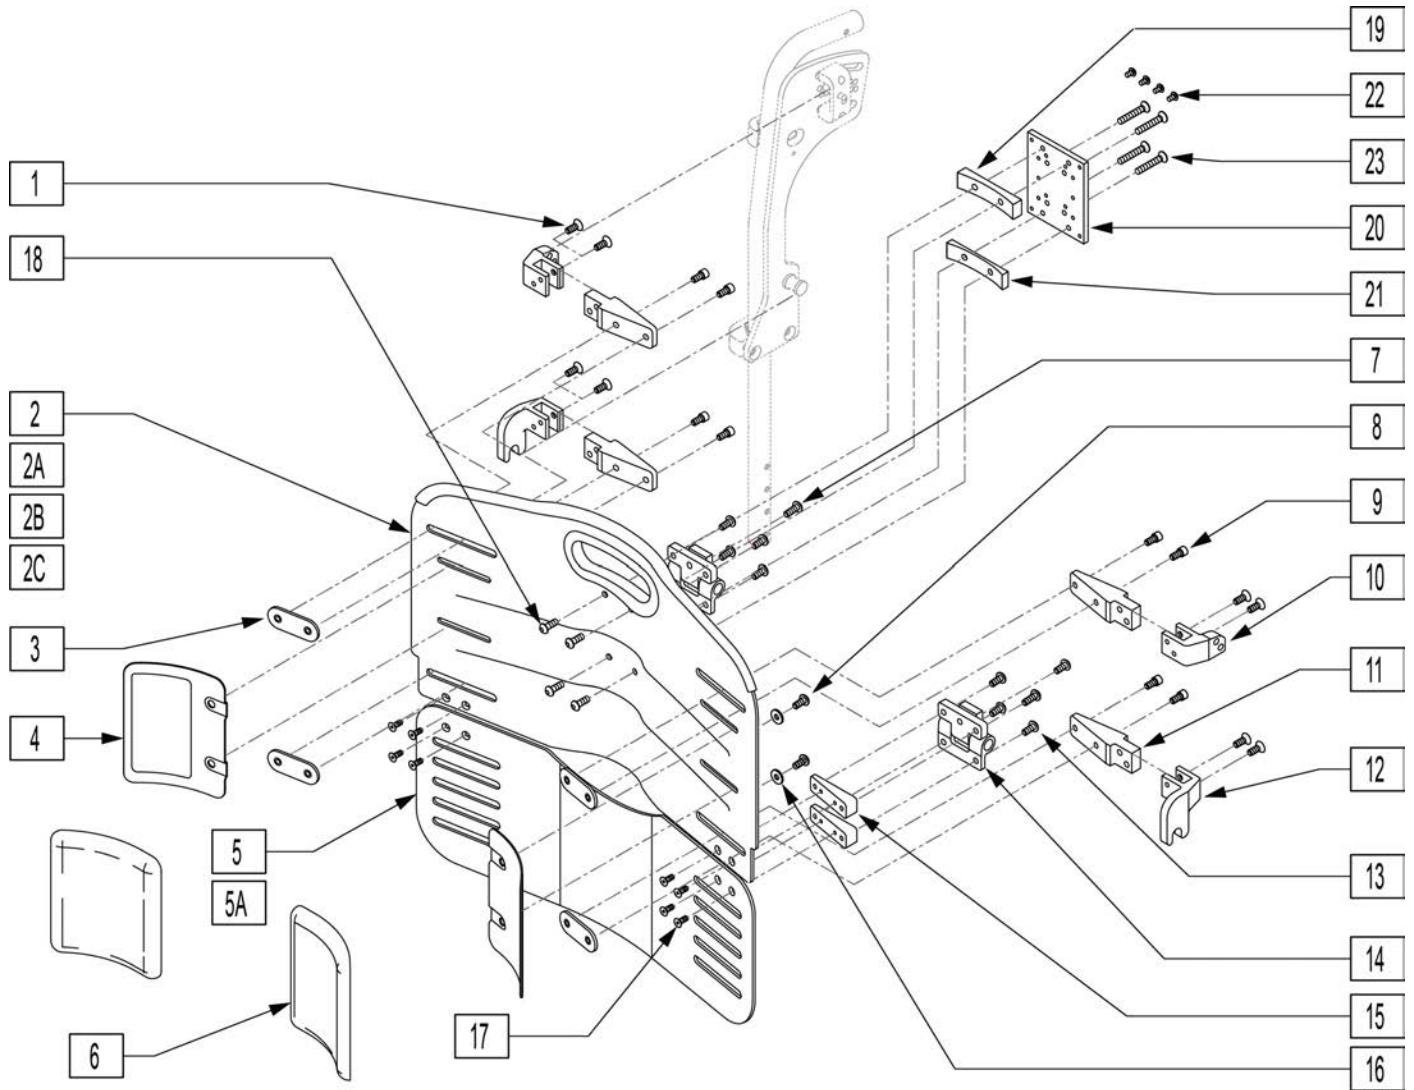

Note: Parts only, for complete Backrest see J2 Plus Back order form.

Pos.	Item Number	Description
1	M-200007	FHCS .250 - 20 X 1.00 W/ PATCH BLK
3	200010-MJ	NUT PLATE BARIATRIC
4	200110-MJ	J2 PLUS GROWTH PLATE ASSM
5	202023-MJ	J2 PLUS VANITY FLAP ASSM 20 - 23
5A	202326-MJ	J2 PLUS VANITY FLAP ASSM 23 - 26
6	B200001	GROWTH PLATE FOAM
7	M-200010	BHCS .250 - 20 X .38 W/ PATCH BLK
8	M-200043	BHCS .250 - 20 X .38 W/ PATCH BLK
9	M-200039	BHCS .250 - 20 X .38 W/ PATCH BLK
10	200009-MJ	UPPER SHELL CONNECTOR
12	200006-MJ	LOWER SHELL CONNECTOR
13	M-200029	BHCS .250 - 20 X .38 W/ PATCH BLK
14	M-200006	J2 PLUS HINGE FRICTION ADJUST
15	200014-MJ	J2 PLUS HINGE PLATE SHIM