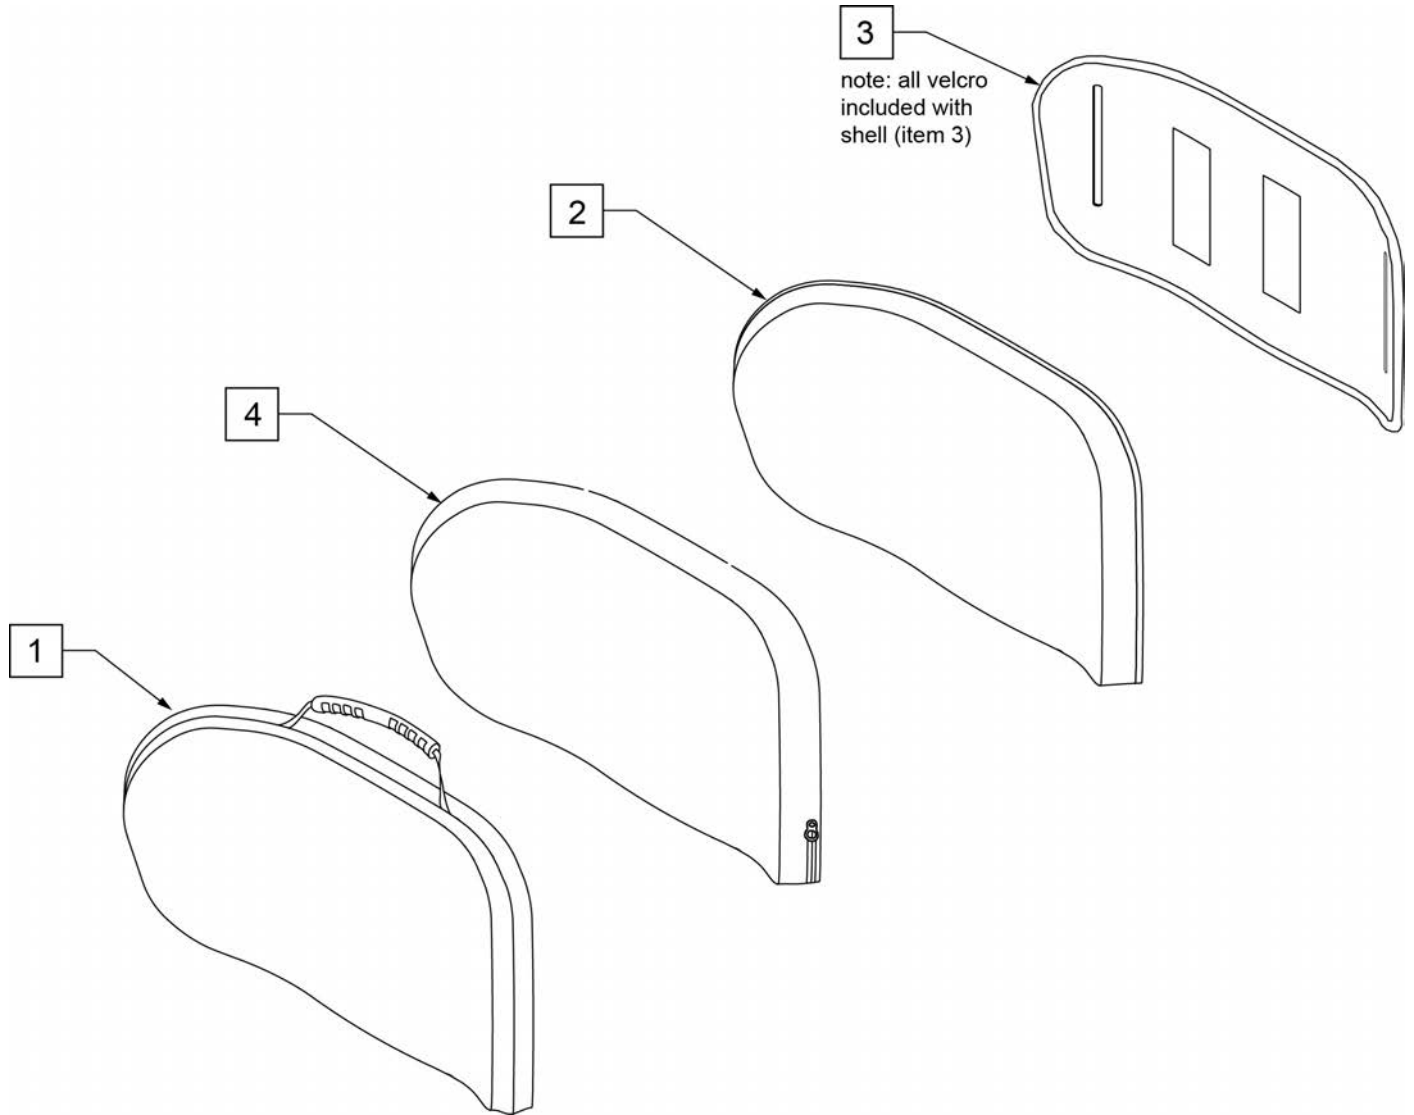

NOTE: Parts only, for complete Backrest see J3 Back order form.

Note: If replacing Foam in Jay 3 Backs purchased before August 6, 2013, please order new Cover.

Pos.	Item Number	Description	Remarks	Pos.	Item Number	Description	Remarks
1	CJ3PALTM12	J3 CVR POS LT 12W MED		1	CJ3PALTT18	J3 CVR, POS LT 18W TALL	
1	CJ3PALTT12	J3 CVR POS LT 12W TAL		1	CJ3PALTT20	J3 CVR, POS LT 20W TALL	
1	CJ3PALTS14	J3 CVR, POS LT 14W STD		2	BJ3PALTM12	J3 FOAM POS LT 12W MED	
1	CJ3PALTM14	J3 CVR, POS LT 14W MED		2	BJ3PALTT12	J3 FOAM POS LT 12W TAL	
1	CJ3PALTT14	J3 CVR, POS LT 14W TALL		2	BJ3PALTS14	J3 FOAM, POS LT 14W STD	
1	CJ3PALTS16	J3 CVR, POS LT 16W STD		2	BJ3PALTM14	J3 FOAM, POS LT 14W MED	
1	CJ3PALTM16	J3 CVR, POS LT 16W MED		2	BJ3PALTT14	J3 FOAM, POS LT 14W TALL	
1	CJ3PALTT16	J3 CVR, POS LT 16W TALL		2	BJ3PALTS16	J3 FOAM, POS LT 16W STD	
1	CJ3PALTS18	J3 CVR, POS LT 18W STD		2	BJ3PALTM16	J3 FOAM, POS LT 16W MED	
1	CJ3PALTM18	J3 CVR, POS LT 18W MED		2	BJ3PALTT16	J3 FOAM, POS LT 16W TALL