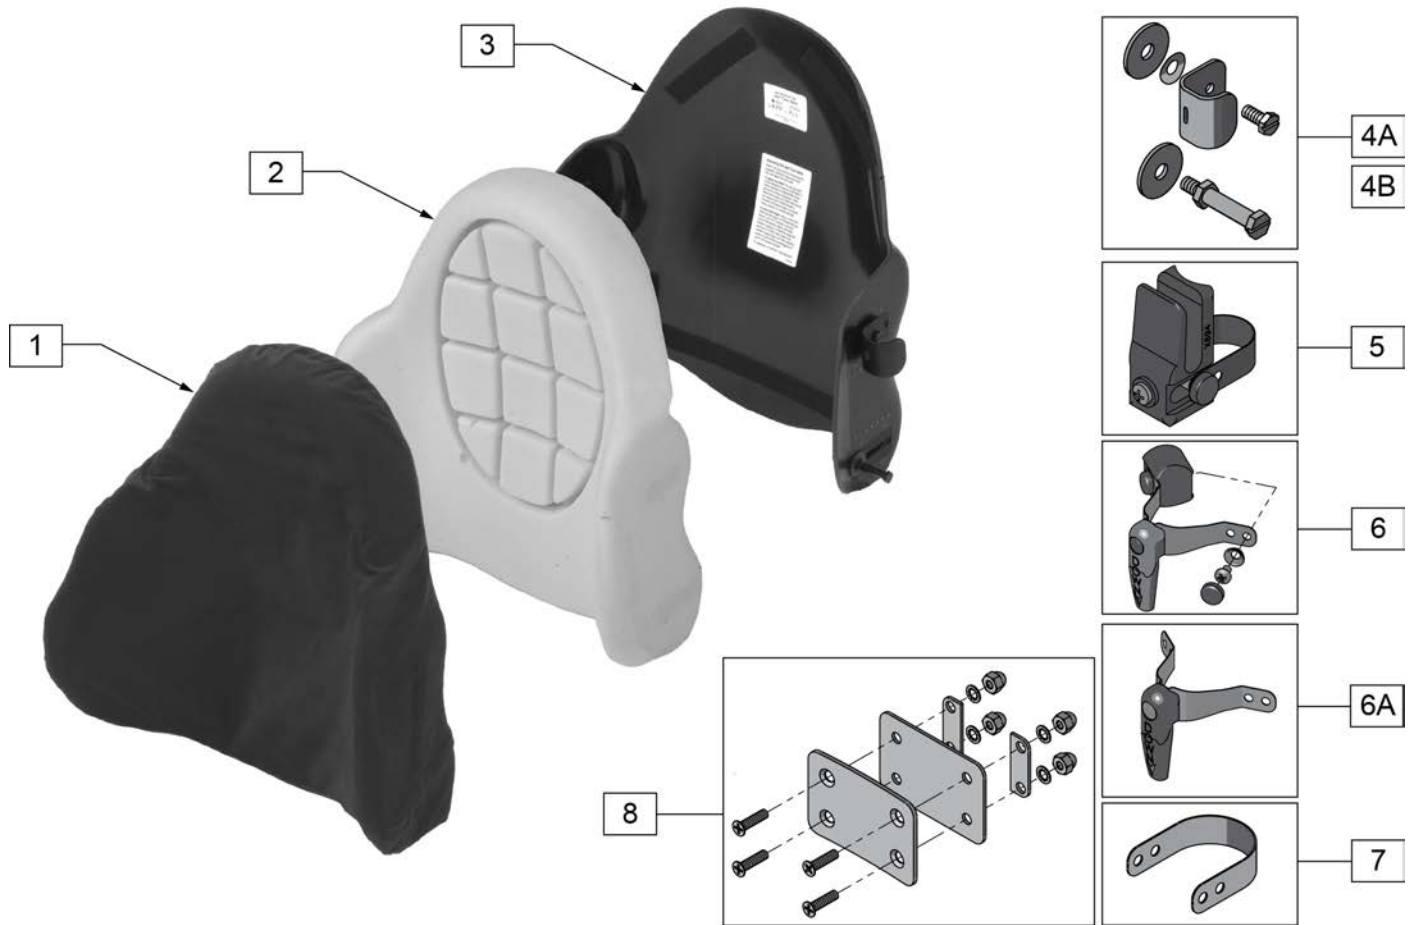

Pos.	Item Number	Description	Remarks
1	C3500B	JAYCARE COVER BACK REGULAR AD BLK	
1	C3502B	JAYCARE COVER BACK 20 BLK	
1	C3505B	JAYCARE COVER BACK 16 BLK	
2	B3500	JAYCARE BASE BACK 18	
2	B3502	JAYCARE BASE BACK 20	
2	B3505	JAYCARE BASE BACK 16	
3	S3500	JAYCARE SHELL BACK 18	
3	S3502	JAYCARE SHELL BACK 20	
3	S3505	JAYCARE SHELL BACK 16	
4A	M-300	STANDARD HARDWARE KIT-JAYCARE SHELL	
4B	M-301	EXTERIOR HARDWARE KIT-JAYCARE SHELL	
5	680C	BOTTOM UNIVERSAL POST BRACKETS	
6	681C	TOP BRACKET ASSM - "QUARTER-TURN"	fits 5/8" to 1.0" diameter tubing
6A	2681C	TOP LONG 1/4 BRACKET ASSM	fits 1.0" to 1.25" diameter tubing
7	880997	LONG STRAP KIT	USED ON 1 1/8" DIAMETER BACK POST
8	M-500	HEADREST ADAPTOR KIT