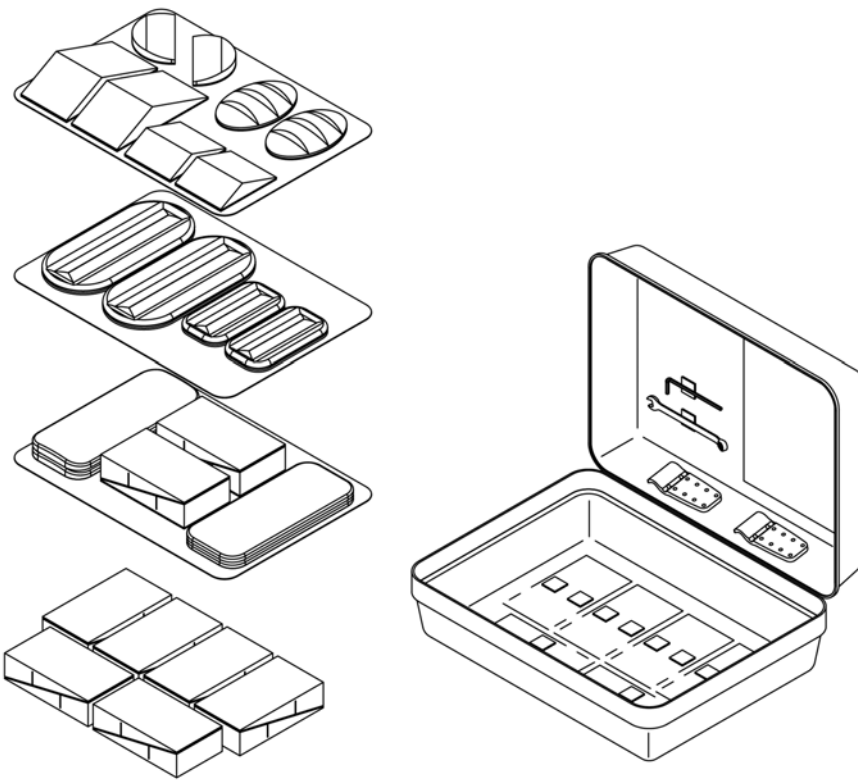

1

DESCRIPTION	QTY
BACK WEDGE BLK 3.5W W/VEL	16
LATERAL LUMBAR SUPP BLK W/VEL	2
LATERAL SUPP WEDGE BLK W/VEL	2
LUMBAR SUPP LG BLK 3.5W W/VEL	2
FLAT SHIM	2
CURVED SHIM	2
LUMBAR SUPP SM BLK 3.5W W/VEL	2
LARGE BEAN BAG	2
SMALL BEAN BAG	2
VARI DIA CLAMP INNER LONG	2
COMBO WRENCH 10MM	1
HEX KEY 4MM LONG	1
CASE INSERT 1 W/VEL J3 ASSES	1
CASE INSERT 2 W/VEL J3 ASSES	1
CASE INSERT 3 W/VEL J3 ASSES	1
CASE J3 SPINE ALIGN ASSES KIT	1

Pos.	Item Number	Description
1	DJ3SPNKA	ASSESSMENT KIT, SPINE ALIGN