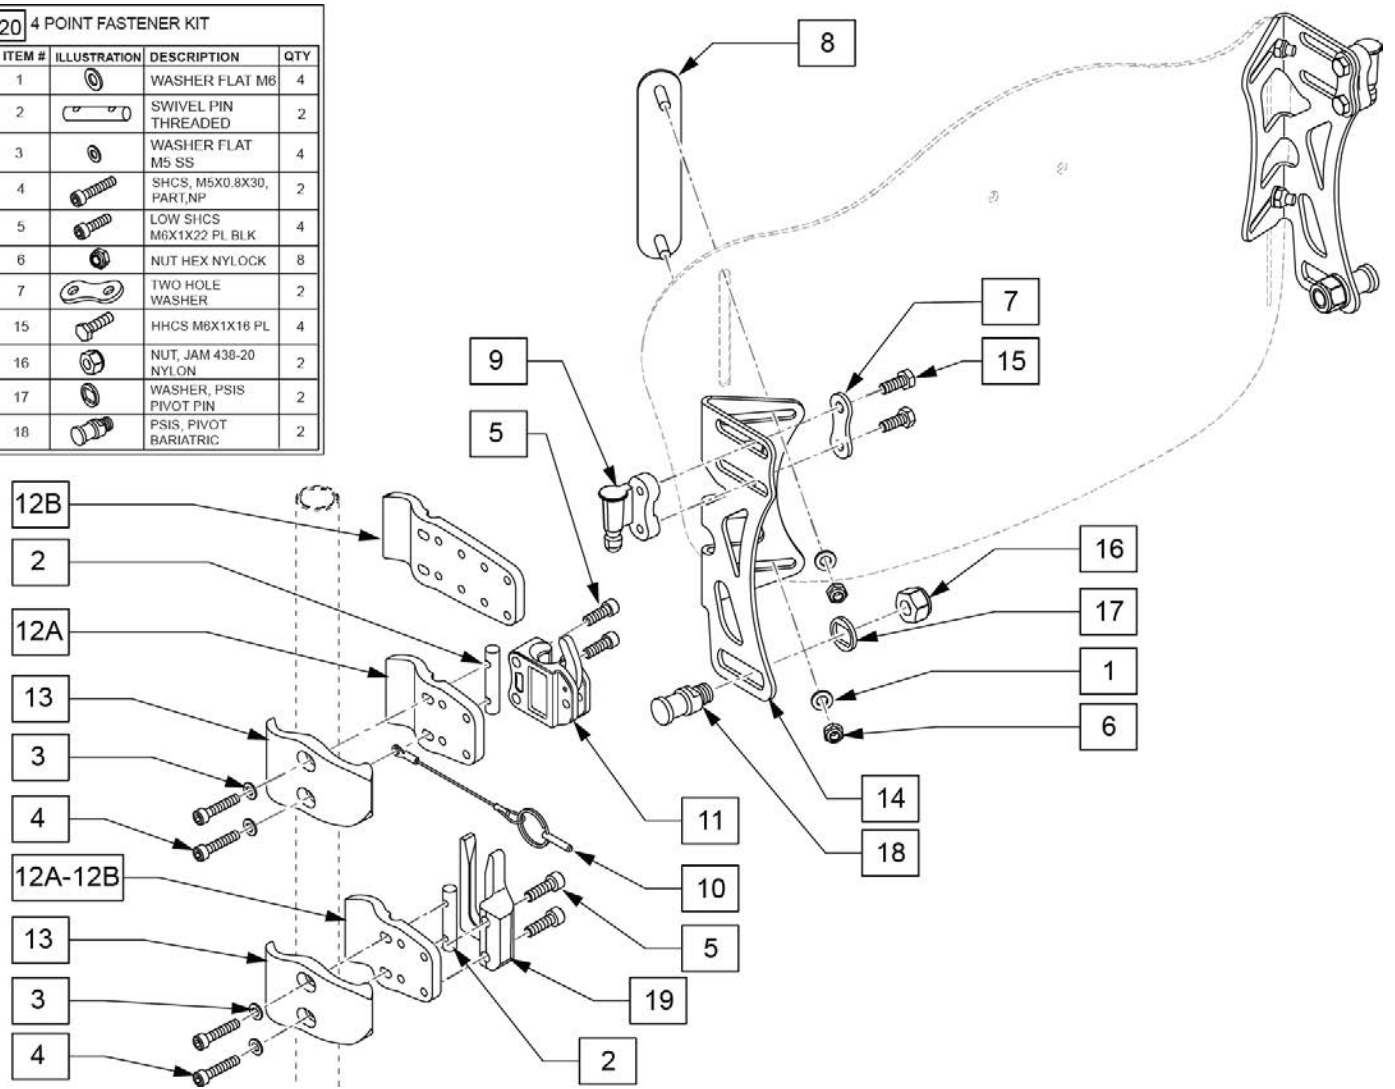

20 4 POINT FASTENER KIT			
ITEM #	ILLUSTRATION	DESCRIPTION	QTY
1		WASHER FLAT M6	4
2		SWIVEL PIN THREADED	2
3		WASHER FLAT M5 SS	4
4		SHCS, M5X0.8X30, PART, NP	2
5		LOW SHCS M6X1X22 PL BLK	4
6		NUT HEX NYLOCK	8
7		TWO HOLE WASHER	2
15		HHCS M6X1X16 PL	4
16		NUT, JAM 438-20 NYLON	2
17		WASHER, PSIS PIVOT PIN	2
18		PSIS, PIVOT BARIATRIC	2

Pos.	Item Number	Description	Remarks
5	J3HDWRM	J3 BK RECIEVER MNTG HDW	PACK OF 4
8	J3HDWNT	J3B NUT PLATE TALL	
10	J3LOCKPIN	TRIGGER REL PIN TS/QT/P5	
11	J3HDWLRR	LATCH RECEIVER ASSM, RIGHT	RIGHT
11	J3HDWLRL	LATCH RECEIVER ASSM, LEFT	LEFT
19	115116	J3 HD BK LOWER RECEIVER LFT	LEFT
19	115117	J3 HD BK LOWER RECEIVER RT	RIGHT
20	117864	4 POINT FASTNER KIT	
7,9,15	J3HDWPR	J3B-Mounting Pin AssblyR	
7,9,15	J3HDWPL	J3B-Mounting Pin AssblyL	
2-4,12A,13,19	117865	J3 LWR CLMP SHT KIT (PR)	PAIR
2-4,12B,13,19	117866	J3 LWR CLMP ADJ KIT (PR)	PAIR
1,6,8,14	117867	4 POINT MNT BRKT TAL R	RIGHT
1,6,8,14	117868	4 POINT MNT BRKT TAL L	LEFT
1-12A,13-19	117869	4 PT MNT STD RETRO KIT	
1-12B,13-19	117870	4 PT MNT ADJ RETRO KIT