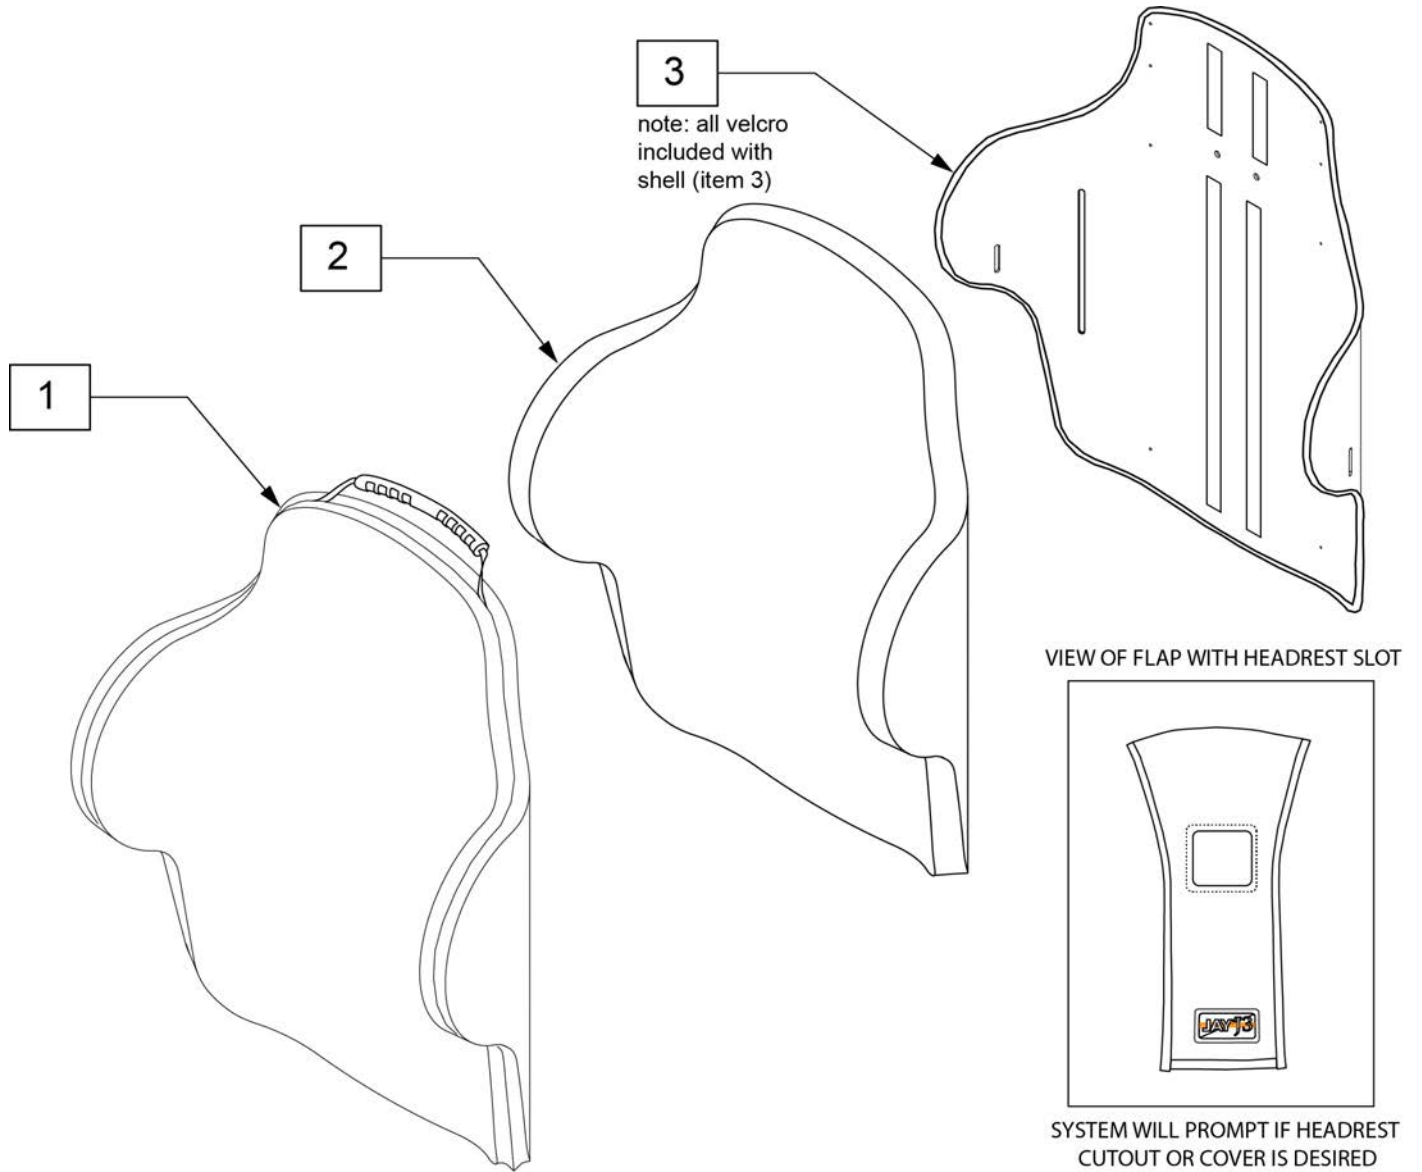

Note: Parts only; for complete Backrest see J3 Back order form.

Note: If replacing Foam in Jay 3 Backs purchased before August 6, 2013, please order new Cover.

Pos.	Item Number	Description	Pos.	Item Number	Description
1	CJ3PDLSHS14	J3 CVR, DEEP SH 14W STD	1	CJ3PDLSHT20	J3 CVR, DEEP SH 20W TALL
1	CJ3PDLSHS16	J3 CVR, DEEP SH 16W STD	2	BJ3PDLSHS14	J3 FOAM, DEEP SH 14W STD
1	CJ3PDLSHM16	J3 CVR, DEEP SH 16W MED	2	BJ3PDLSHS16	J3 FOAM, DEEP SH 16W STD
1	CJ3PDLSHS18	J3 CVR, DEEP SH 18W STD	2	BJ3PDLSHM16	J3 FOAM, DEEP SH 16W MED
1	CJ3PDLSHM18	J3 CVR, DEEP SH 18W MED	2	BJ3PDLSHS18	J3 FOAM, DEEP SH 18W STD
1	CJ3PDLSHT18	J3 CVR, DEEP SH 18W TALL	2	BJ3PDLSHM18	J3 FOAM, DEEP SH 18W MED
1	CJ3PDLSHS20	J3 CVR, DEEP SH 20W STD	2	BJ3PDLSHT18	J3 FOAM, DEEP SH 18W TALL
1	CJ3PDLSHM20	J3 CVR, DEEP SH 20W MED	2	BJ3PDLSHS20	J3 FOAM, DEEP SH 20W STD