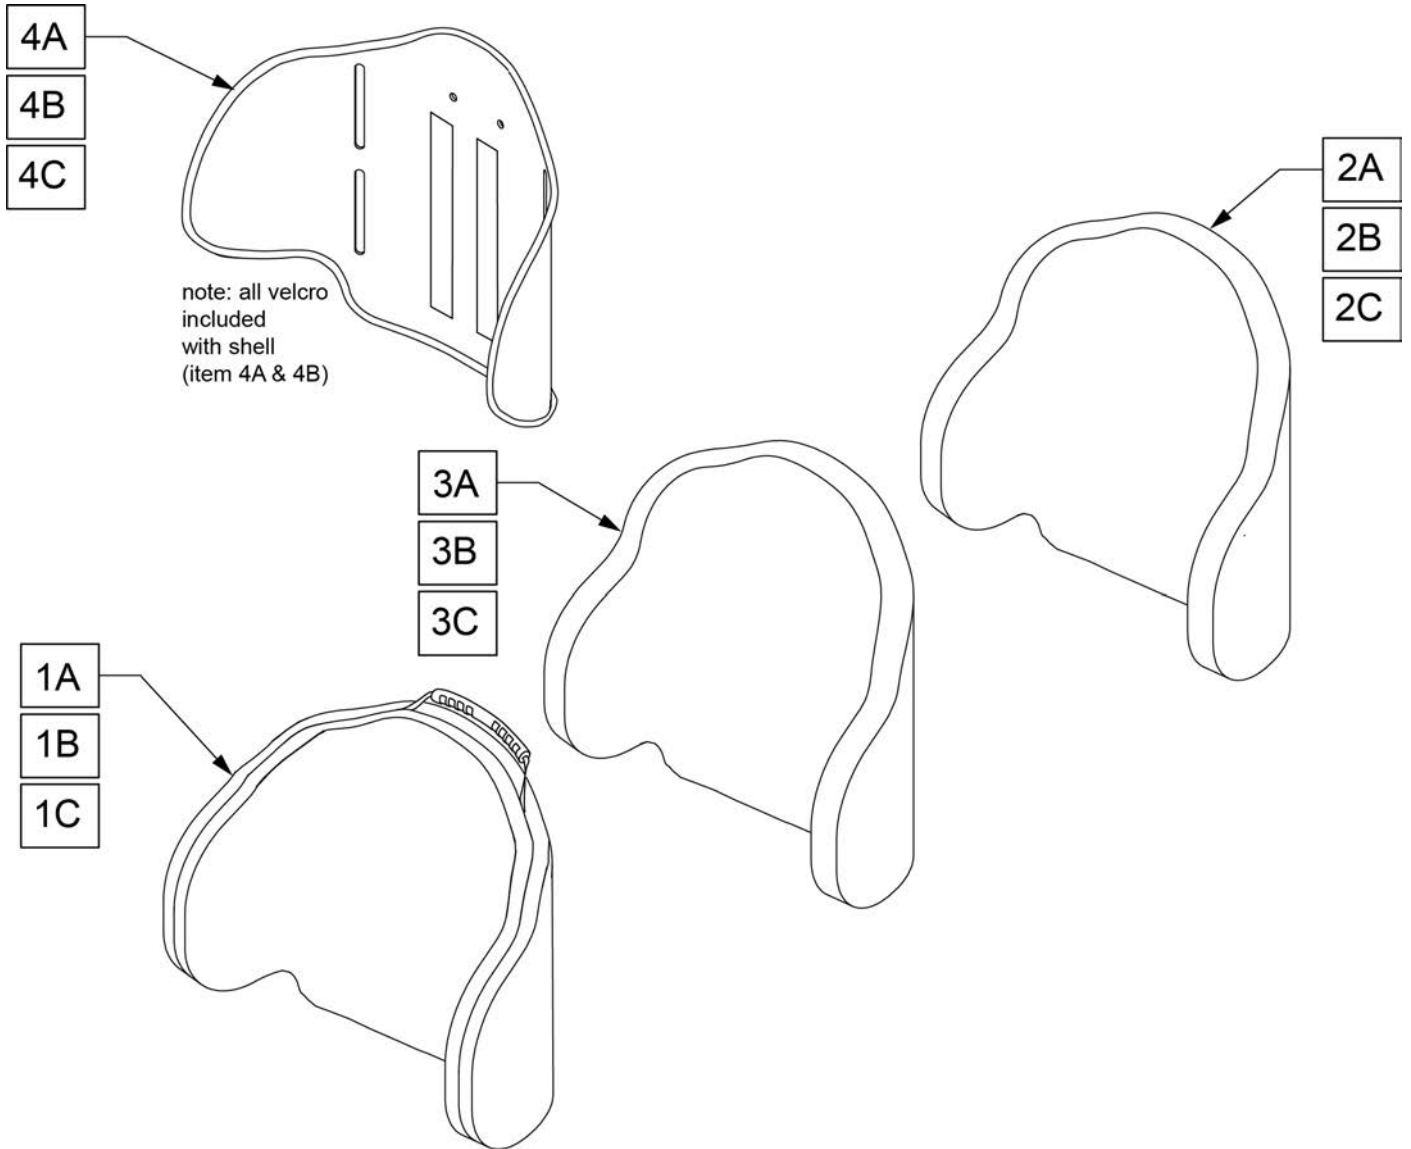

Note: parts only; for complete Backrest see J3 Back order form.

Pos.	Item Number	Description	Pos.	Item Number	Description
1A	CJ3PDMTS12	J3 BK CVR PD MT 12W SHT	1C	CJ3PDMTT16	J3 BK CVR PD MT 16W TALL
1A	CJ3PDMTS14	J3 BK CVR PD MT 14W SHT	1C	CJ3PDMTT18	J3 BK CVR PD MT 18W TALL
1A	CJ3PDMTS16	J3 BK CVR PD MT 16W SHT	1C	CJ3PDMTT20	J3 BK CVR PD MT 20W TALL
1A	CJ3PDMTS18	J3 BK CVR PD MT 18W SHT	2A	BJ3PDMTS12	J3 BK FOAM PD MT 12W SHT
1A	CJ3PDMTS20	J3 BK CVR PD MT 20W SHT	2A	BJ3PDMTS14	J3 BK FOAM PD MT 14W SHT
1B	CJ3PDMTM12	J3 BK CVR PD MT 12W MED	2A	BJ3PDMTS16	J3 BK FOAM PD MT 16W SHT
1B	CJ3PDMTM14	J3 BK CVR PD MT 14W MED	2A	BJ3PDMTS18	J3 BK FOAM PD MT 18W SHT
1B	CJ3PDMTM16	J3 BK CVR PD MT 16W MED	2A	BJ3PDMTS20	J3 BK FOAM PD MT 20W SHT
1B	CJ3PDMTM18	J3 BK CVR PD MT 18W MED	2B	BJ3PDMTM12	J3 BK FOAM PD MT 12W MED
1B	CJ3PDMTM20	J3 BK CVR PD MT 20W MED	2B	BJ3PDMTM14	J3 BK FOAM PD MT 14W MED
1C	CJ3PDMTT12	J3 BK CVR PD MT 12W TALL	2B	BJ3PDMTM16	J3 BK FOAM PD MT 16W MED
1C	CJ3PDMTT14	J3 BK CVR PD MT 14W TALL	2B	BJ3PDMTM18	J3 BK FOAM PD MT 18W MED