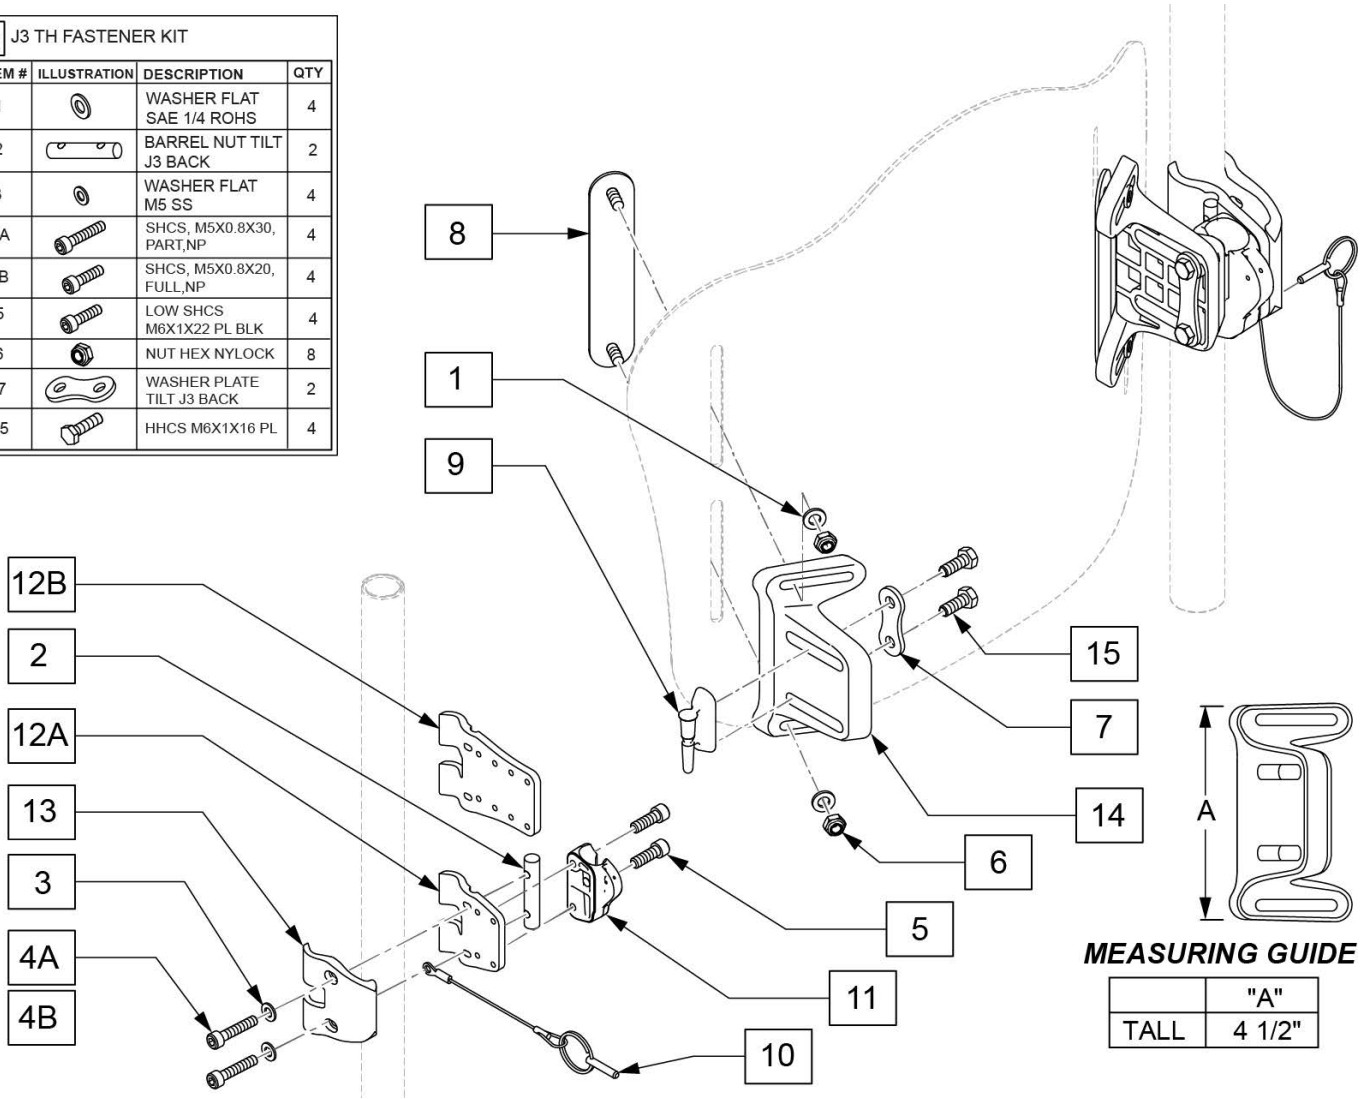

16 J3 TH FASTENER KIT			
ITEM #	ILLUSTRATION	DESCRIPTION	QTY
1		WASHER FLAT SAE 1/4 ROHS	4
2		BARREL NUT TILT J3 BACK	2
3		WASHER FLAT M5 SS	4
4A		SHCS, M5X0.8X30, PART, NP	4
4B		SHCS, M5X0.8X20, FULL, NP	4
5		LOW SHCS M6X1X22 PL BLK	4
6		NUT HEX NYLOCK	8
7		WASHER PLATE TILT J3 BACK	2
15		HHCS M6X1X16 PL	4

Pos.	Item Number	Description	Remarks
10	J3LOCKPIN	TRIGGER REL PIN TS/QT/P5	
16	159386	J3 TH FASTENER KIT	for 2 sides
1,6,8	159387	J3 TH NUT PLATE	for 1 side
5,11	159389	J3 TH LATCH RECEIVER ASSM RIGHT	RIGHT
5,11	159390	J3 TH LATCH RECEIVER ASSM LEFT	LEFT
7,9,15	159391	J3 TH MOUNTING PIN ASSM	for 1 side
1,6,8,14	159392	J3 TH MOUNTING BRACKET	for 1 side
3-5,12B	159393	J3 TH EXTENDED MOUNTING BRACKET	for 2 sides
3-5,12B,13	159394	J3 TH EXTENDED MOUNTING BRACKET ASSM	for 2 sides
1-15	159385	J3 TILT HARDWARE (TH)	Complete assm left & right