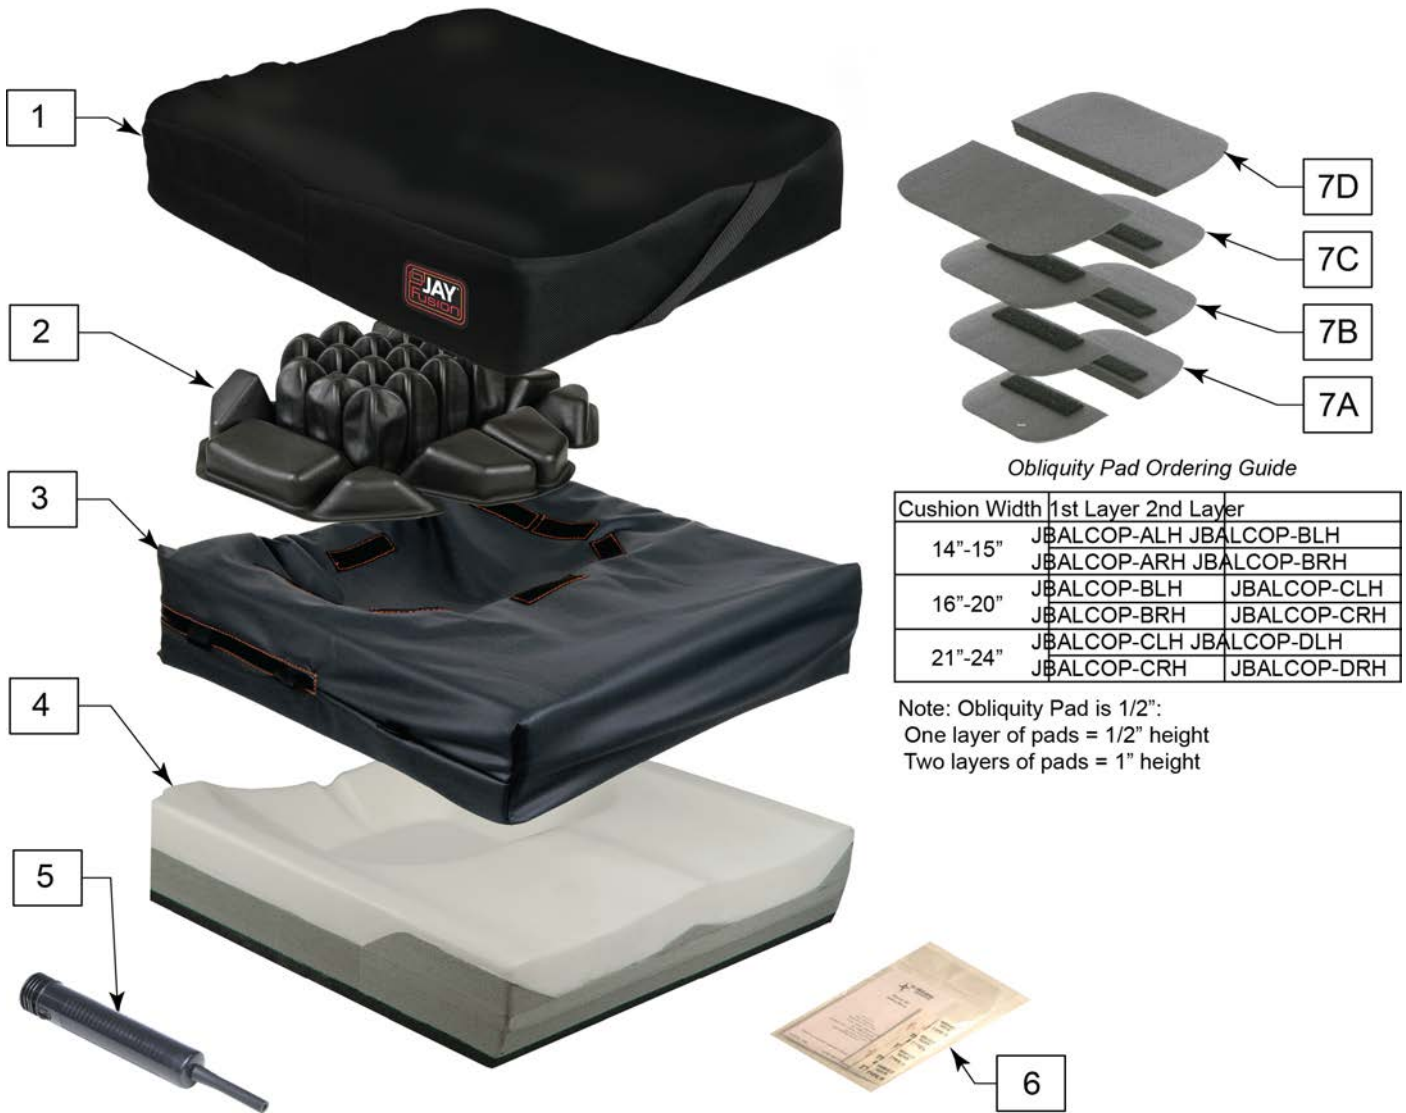

Note: Cushion widths 14" & 15" use A size Air Bladders, 16" - 20" use B size bladders and 21"-24" use C size bladders

Obliquity Pad Ordering Guide

Cushion Width	1st Layer	2nd Layer
14"-15"	JBALCOP-ALH	JBALCOP-BLH
	JBALCOP-ARH	JBALCOP-BRH
16"-20"	JBALCOP-BLH	JBALCOP-CLH
	JBALCOP-BRH	JBALCOP-CRH
21"-24"	JBALCOP-CLH	JBALCOP-DLH
	JBALCOP-CRH	JBALCOP-DRH

Note: Obliquity Pad is 1/2";
One layer of pads = 1/2" height
Two layers of pads = 1" height

Pos.	Item Number	Description	Remarks
1	CJFUSION1414A	OUTER CVR JFUSION1414 AIR	
1	CJFUSION1415A	OUTER CVR JFUSION1415 AIR	
1	CJFUSION1416A	OUTER CVR JFUSION1416 AIR	
1	CJFUSION1417A	OUTER CVR JFUSION1417 AIR	
1	CJFUSION1418A	OUTER CVR JFUSION1418 AIR	
1	CJFUSION1514A	OUTER CVR JFUSION1514 AIR	
1	CJFUSION1515A	OUTER CVR JFUSION1515 AIR	
1	CJFUSION1516A	OUTER CVR JFUSION1516 AIR	
1	CJFUSION1517A	OUTER CVR JFUSION1517 AIR	
1	CJFUSION1518A	OUTER CVR JFUSION1518 AIR	
1	CJFUSION1519A	OUTER CVR JFUSION1519 AIR	
1	CJFUSION1520A	OUTER CVR JFUSION1520 AIR	
1	CJFUSION1521A	OUTER CVR JFUSION1521 AIR