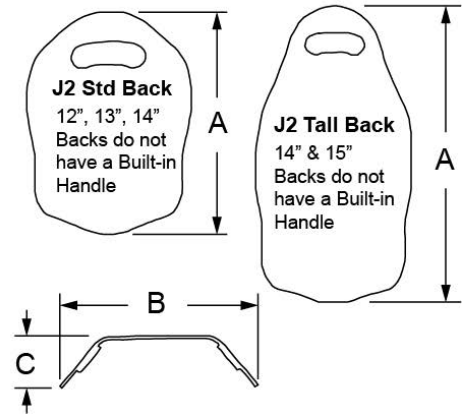

J2 Back Shell Measuring Guide