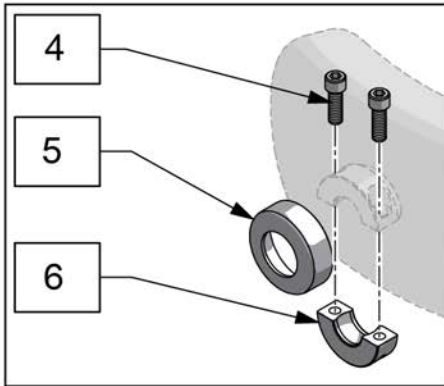

- 1A
- 1B
- 1C
- 1D

- 2A
- 2B

Pos.	Item Number	Description	Remarks
1A	PF605	REFOAM KIT 6" PLUSH	
1A	PC605L	COVER 6" PLUSH/LYCRA	Lycra
1A	PC605V	COVER 6" PLUSH/R'VSD DARTEXX	Dartex
1B	PF800	REFOAM KIT 8" PLUSH	
1B	PC800L	COVER, 8" PLUSH, LYCRA	Lycra
1B	PC800V	COVER, 8" PLUSH, DR	Dartex
1B	PC800F	COVER 8" PLUSH/FLEECE	Fleece
1B	PC800P	COVER 8" PLUSH/ALLURE NH	
1C	PF1000	REFOAM KIT 10" PLUSH	
1C	PC1000L	COVER, 10" PLUSH, LYCRA	Lycra
1C	PC1000V	COVER, 10" PLUSH, DR	Dartex
1C	PC1000F	COVER 10" PLUSH/FLEECE	Fleece
1D	PF1205	REFOAM KIT 12" NARROW PLUSH	
1D	PC1205L	COVER NARROW PLUSH/LYCRA	Lycra
1D	PC1205V	COVER NARROW PLUSH/R'VSD DARTEXX	Dartex
1D	PC1205F	COVER NARROW PLUSH/FLEECE	Fleece
2A	PF1400	REFOAM KIT 14" PLUSH