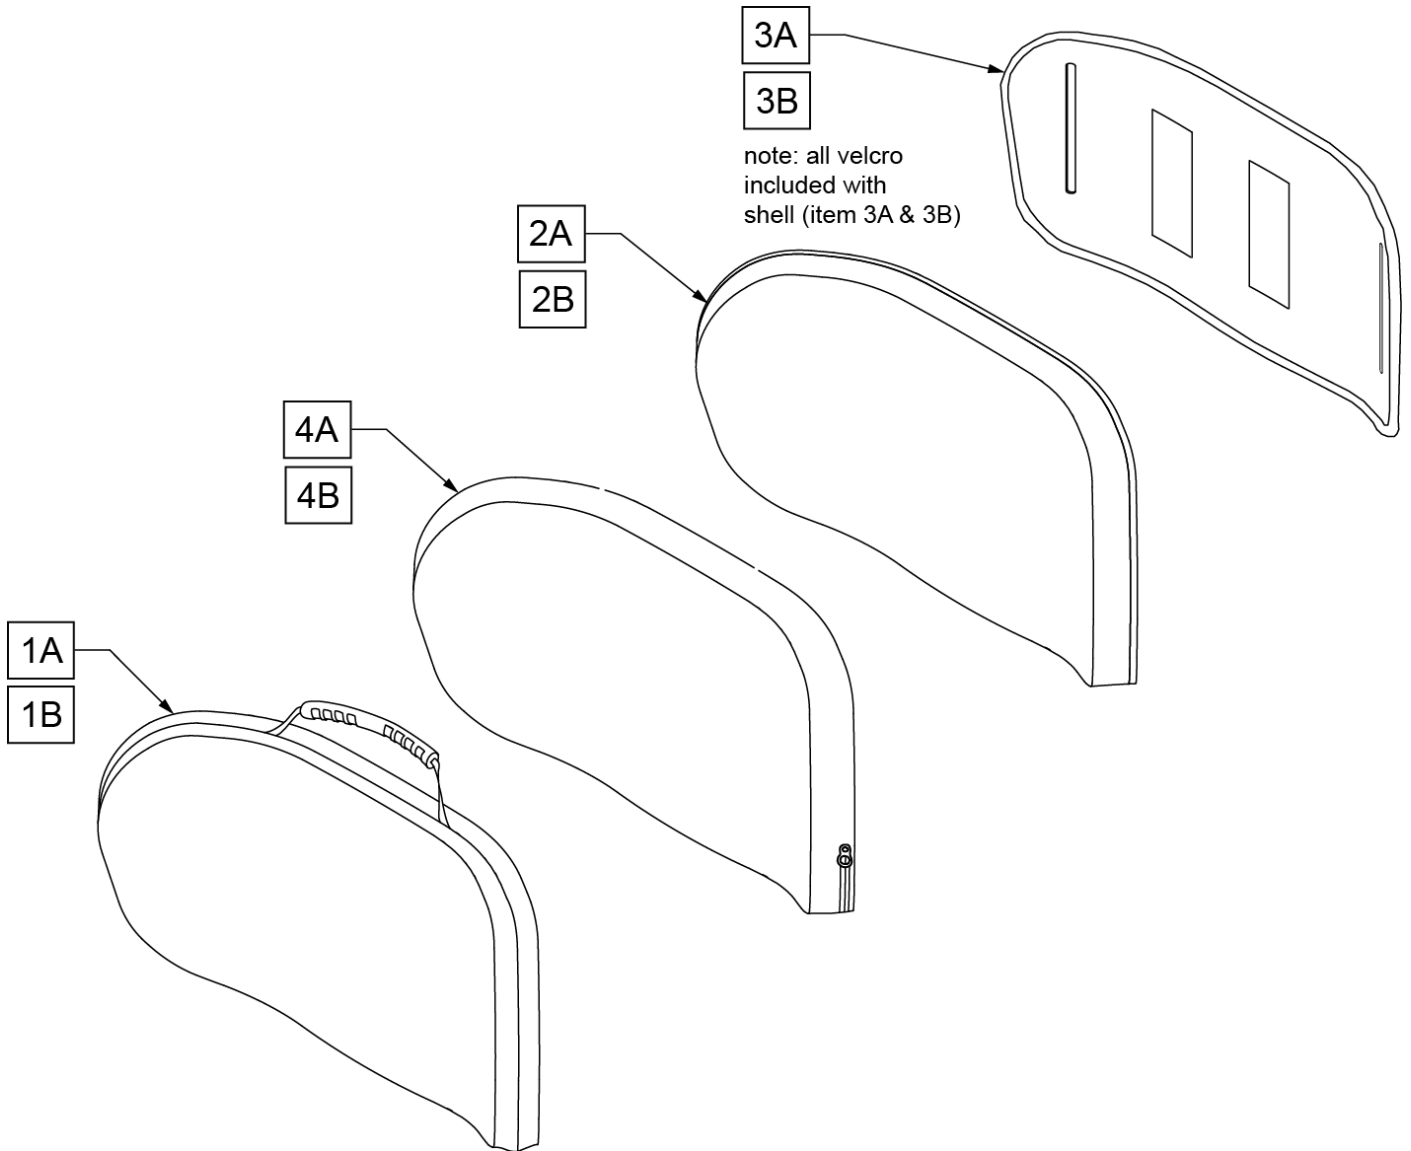

NOTE: Parts only, for complete Backrest see J3 Back order form.

Pos.	Item Number	Description	Pos.	Item Number	Description
1A	CJ3CFLTS14	COVER J3 CF BACK PA LT SHT 14W	2B	BJ3PALTT18	J3 FOAM, POS LT 18W TALL
1A	CJ3CFLTS16	COVER J3 CF BACK PA LT SHT 16W	2B	BJ3PALTT20	J3 FOAM, POS LT 20W TALL
1A	CJ3CFLTS18	COVER J3 CF BACK PA LT SHT 18W	3A	SJ3CFLTS14	SHELL J3 CF BACK PA LT SHT 14W
1B	CJ3CFLTT14	COVER J3 CF BACK PA LT TALL 14W	3A	SJ3CFLTS16	SHELL J3 CF BACK PA LT SHT 16W
1B	CJ3CFLTT16	COVER J3 CF BACK PA LT TALL 16W	3A	SJ3CFLTS18	SHELL J3 CF BACK PA LT SHT 18W
1B	CJ3CFLTT18	COVER J3 CF BACK PA LT TALL 18W	3B	SJ3CFLTT14	SHELL J3 CF BACK PA LT TALL 14W
1B	CJ3CFLTT20	COVER J3 CF BACK PA LT TALL 20W	3B	SJ3CFLTT16	SHELL J3 CF BACK PA LT TALL 16W
2A	BJ3PALTS14	J3 FOAM, POS LT 14W STD	3B	SJ3CFLTT18	SHELL J3 CF BACK PA LT TALL 18W
2A	BJ3PALTS16	J3 FOAM, POS LT 16W STD	3B	SJ3CFLTT20	SHELL J3 CF BACK PA LT TALL 20W
2A	BJ3PALTS18	J3 FOAM, POS LT 18W STD	4A	ICJ3PALTS14	J3 BK POS LT 14W STD SH
2B	BJ3PALTT14	J3 FOAM, POS LT 14W TALL	4A	ICJ3PALTT16	J3 BK POS LT 16W TALL SH
2B	BJ3PALTT16	J3 FOAM, POS LT 16W TALL	4A	ICJ3PALTS18	J3 BK POS LT 18W STD SH