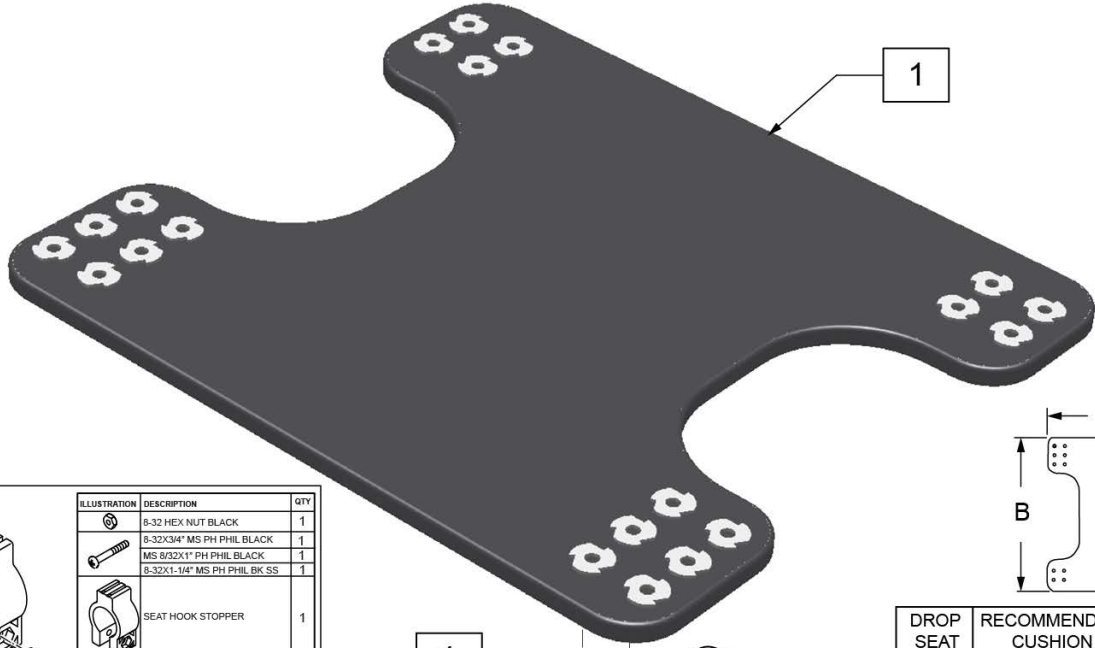

Note: Custom Drop Seat is only available for the Jay Soft Combi & Soft Combi P, Jay Gel, Jay Easy, Jay 2 & J2 DC, Jay GS and Jay Triad Cushions.

6

ILLUSTRATION	DESCRIPTION	QTY
	8-32 HEX NUT BLACK	1
	8-32X3/4" MS PH PHIL BLACK	1
	MS 8/32X1" PH PHIL BLACK	1
	8-32X1-1/4" MS PH PHIL BK SS	1
	SEAT HOOK STOPPER	1

7

ILLUSTRATION	DESCRIPTION	QTY
	8-32 HEX NUT BLACK	3
	8-32X3/4" MS PH PHIL BLACK	1
	MS 8/32X1" PH PHIL BLACK	3
	8-32X1-1/4" MS PH PHIL BK SS	3
	SEAT HOOK STOPPER	1
	SEAT HOOK RETAINER	2

4

2

3

5 DROP HOOK KITS

ITEM #	ILLUSTRATION	DESCRIPTION	QTY
2		WASHER FLAT AN 1/4"	8
3		BHCS 1/4-20 X 5/8 PL	8
4		DROP HOOK J2DC: Short (1 1/2"), Medium (1"), or Long (1 1/2")	4

DROP SEAT P/N	RECOMMENDED CUSHION SIZE	"A" (WIDTH)	"B" (DEPTH)
SD2444	14 x 14	10.75"	11"
SD2446	14 x 16	10.75"	13"
SD2455	15 x 15	11.75"	12"
SD2457	15 x 17	11.75"	14"
SD2460	16 x 20	12.75"	17"
SD2466	16 x 16	12.75"	13"
SD2468	16 x 18	12.75"	15"
SD2475	17 x 15	13.75"	12"
SD2477	17 x 17	13.75"	14"
SD2486	18 x 16	14.75"	13"
SD2488	18 x 18	14.75"	15"
SD2480	18 x 20	14.75"	17"
SD2406	20 x 16	16.75"	13"
SD2408	20 x 18	16.75"	15"
SD2400	20 x 20	16.75"	17"
SD2426	22 x 16	18.75"	13"
SD2428	22 x 18	18.75"	15"
SD2448	24 x 18	20.75"	15"

Pos.	Item Number	Description	Pos.	Item Number	Description
1	SD2444	SOLID DROP SEAT 14X14 W/HRDWR	1	SD2406	SOLID DROP SEAT 20X16 W/HRDWR
1	SD2446	SOLID DROP SEAT 14X16 W/HRDWR	1	SD2408	SOLID DROP SEAT 20X18 W/HRDWR
1	SD2455	SOLID DROP SEAT 15X15 W/HRDWR	1	SD2400	SOLID DROP SEAT 20X20 W/HRDWR
1	SD2457	SOLID DROP SEAT 15X17 W/HRDWR	1	SD2426	SOLID DROP SEAT 22X16 W/HRDWR
1	SD2460	SOLID DROP SEAT 16X20 W/HRDWR	1	SD2428	SOLID DROP SEAT 22X18 W/HRDWR
1	SD2466	SOLID DROP SEAT 16X16 W/HRDWR	1	SD2448	SOLID DROP SEAT 24X18 W/HRDWR
1	SD2468	SOLID DROP SEAT 16X18 W/HRDWR	5	M-24S	SHORT 1/2" DROP HOOKS
1	SD2475	SOLID DROP SEAT 17X15 W/HRDWR	5	M-24M	MEDIUM 1" DROP HOOKS
1	SD2477	SOLID DROP SEAT 17X17 W/HRDWR	5	M-24L	LONG 1 1/2" DROP HOOKS
1	SD2480	SOLID DROP SEAT 18X20 W/HRDWR	6	283	HOOK STOPPER W/HARDWARE
1	SD2488	SOLID DROP SEAT 18X18 W/HRDWR	7	282	HOOK RETAINER/STOP WITH HARDWARE
1	SD2486	SOLID DROP SEAT 18X16 W/HRDWR