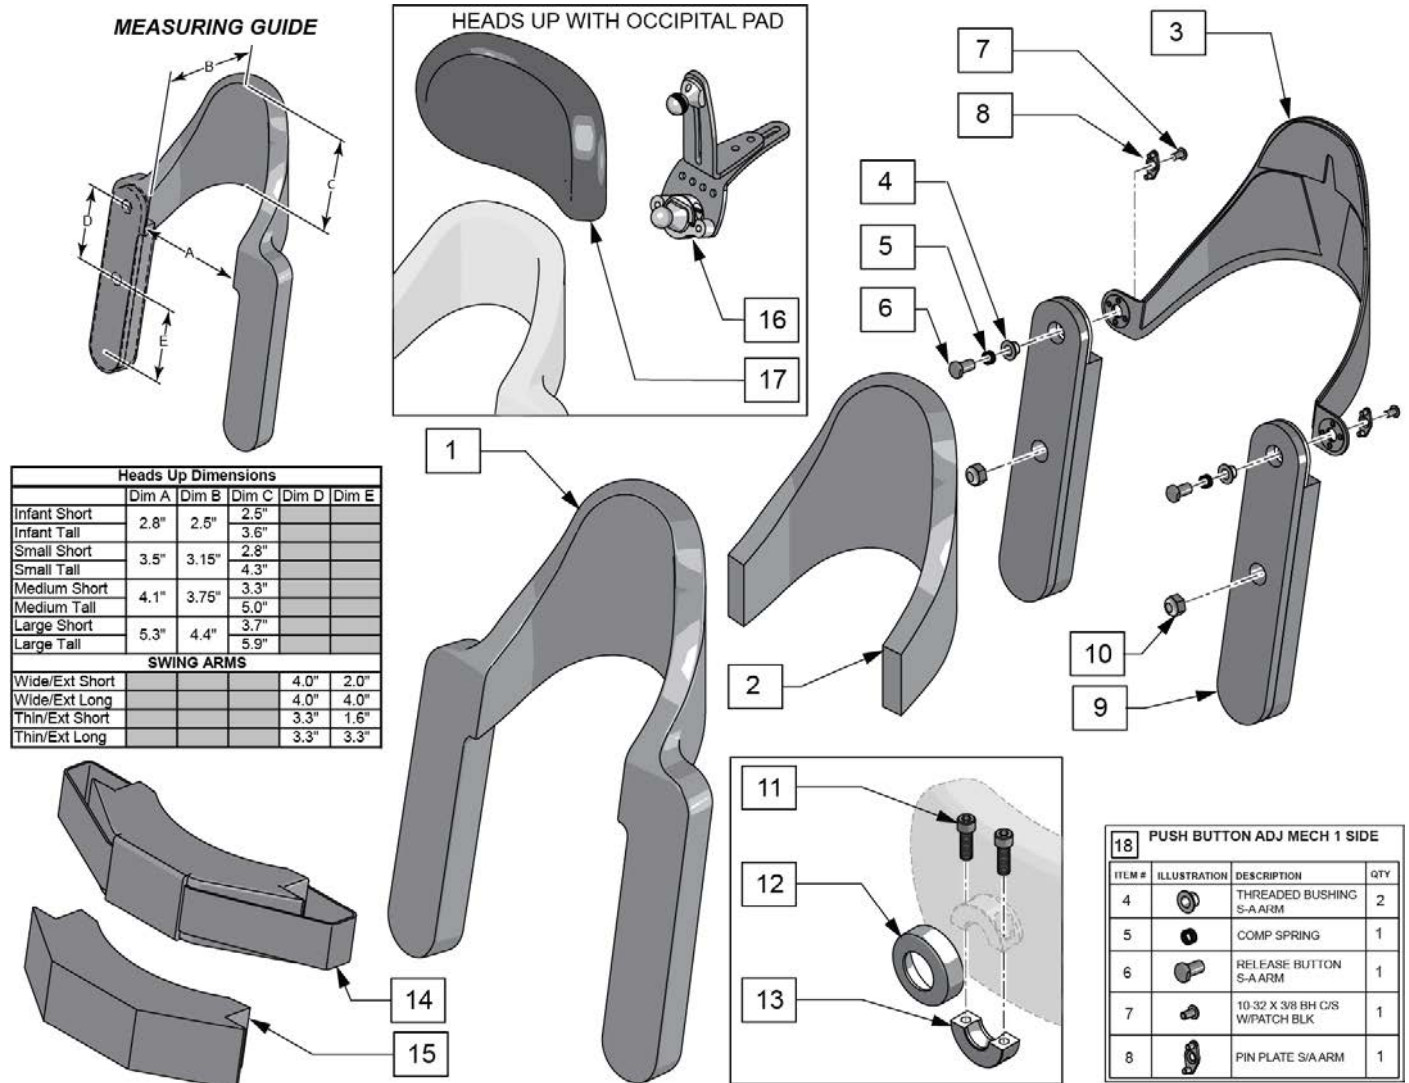

Note: Parts not compatible with Headrest ordered prior to 5/27/2013, please replace complete headrest if ordered prior to 5/27/2013.

Pos.	Item Number	Description	Remarks
		DARTEX	
1	125375	COV INFANT SHT WIDE SHT DARTEX	Short Cradle, Short Arms
1	125376	COV INFANT SHT WIDE LNG DARTEX	Short Cradle, Long Arms
1	125379	COV INFANT TALL THIN SHT DARTEX	Tall Cradle, Short Arms
1	125380	COV INFANT TALL THIN LNG DARTEX	Tall Cradle, Long Arms
1	125383	COV SMALL SHT WIDE SHT DARTEX	Short Cradle, Short Arms
1	125384	COV SMALL SHT WIDE LNG DARTEX	Short Cradle, Long Arms
1	125387	COV SMALL TALL THIN SHT DARTEX	Tall Cradle, Short Arms
1	125388	COV SMALL TALL THIN LNG DARTEX	Tall Cradle, Long Arms
1	125391	COV MEDIUM SHT WIDE SHT DARTEX	Short Cradle, Short Arms
1	125392	COV MEDIUM SHT WIDE LNG DARTEX	Short Cradle, Long Arms
1	125395	COV MEDIUM TALL THIN SHT DARTEX	Tall Cradle, Short Arms
1	125396	COV MEDIUM TALL THIN LNG DARTEX	Tall Cradle, Long Arms
1	125399	COV LARGE SHT WIDE SHT DARTEX	Short Cradle, Short Arms