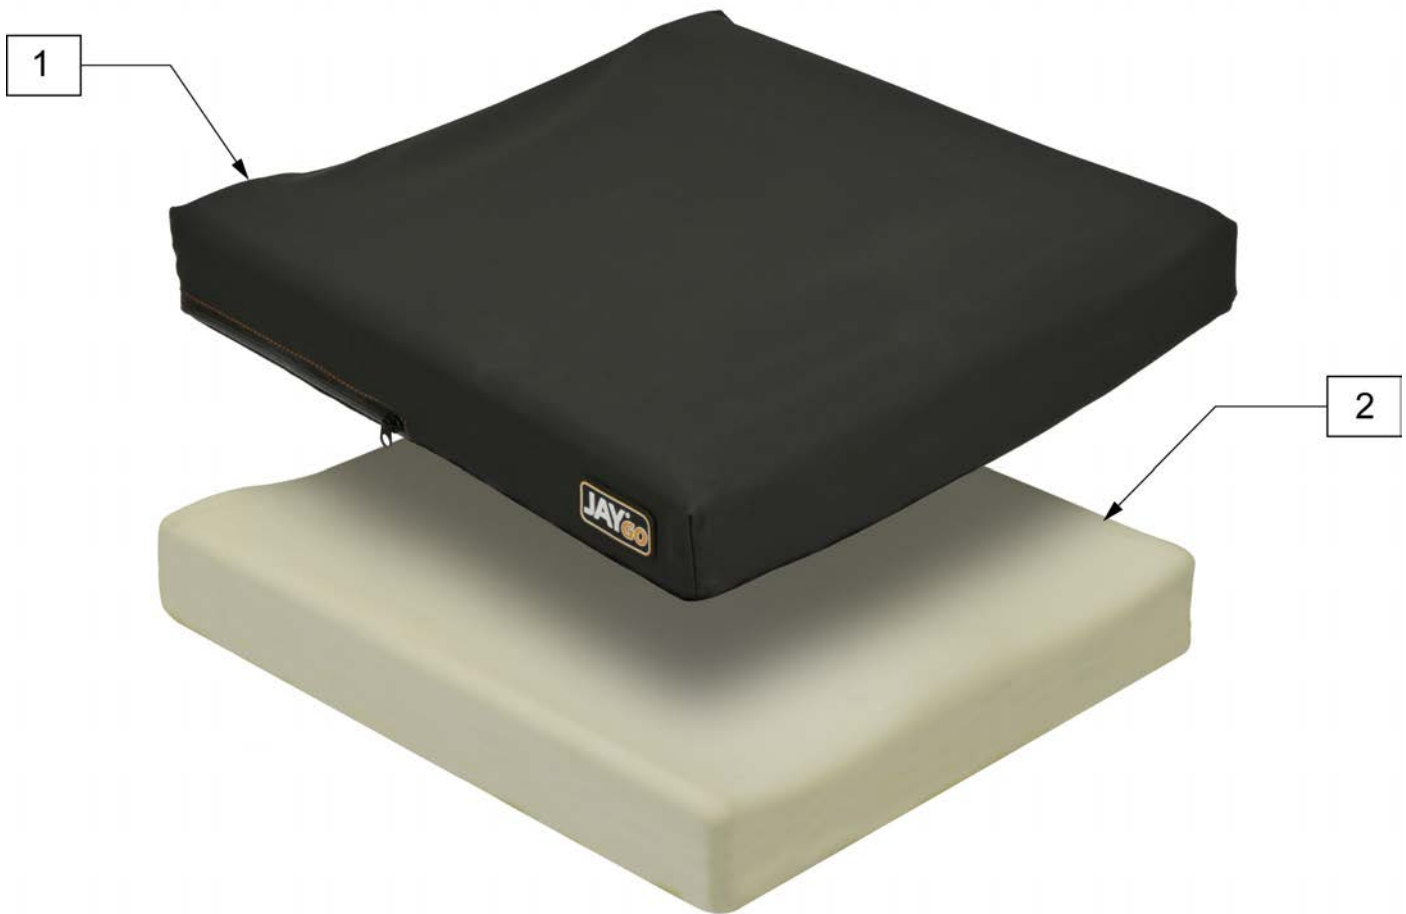

Pos.	Item Number	Description	Pos.	Item Number	Description
1	CJGO1414	COVER JAY GO 14X14	1	CJGO1620	COVER JAY GO 16X20
1	CJGO1415	COVER JAY GO 14X15	1	CJGO1621	COVER JAY GO 16X21
1	CJGO1416	COVER JAY GO 14X16	1	CJGO1622	COVER JAY GO 16X22
1	CJGO1417	COVER JAY GO 14X17	1	CJGO1714	COVER JAY GO 17X14
1	CJGO1418	COVER JAY GO 14X18	1	CJGO1715	COVER JAY GO 17X15
1	CJGO1419	COVER JAY GO 14X19	1	CJGO1716	COVER JAY GO 17X16
1	CJGO1420	COVER JAY GO 14X20	1	CJGO1717	COVER JAY GO 17X17
1	CJGO1514	COVER JAY GO 15X14	1	CJGO1718	COVER JAY GO 17X18
1	CJGO1515	COVER JAY GO 15X15	1	CJGO1719	COVER JAY GO 17X19
1	CJGO1516	COVER JAY GO 15X16	1	CJGO1720	COVER JAY GO 17X20
1	CJGO1517	COVER JAY GO 15X17	1	CJGO1721	COVER JAY GO 17X21
1	CJGO1518	COVER JAY GO 15X18	1	CJGO1722	COVER JAY GO 17X22
1	CJGO1519	COVER JAY GO 15X19	1	CJGO1723	COVER JAY GO 17X23
1	CJGO1520	COVER JAY GO 15X20	1	CJGO1814	COVER JAY GO 18X14
1	CJGO1521	COVER JAY GO 15X21	1	CJGO1815	COVER JAY GO 18X15
1	CJGO1614	COVER JAY GO 16X14	1	CJGO1816	COVER JAY GO 18X16
1	CJGO1615	COVER JAY GO 16X15	1	CJGO1817	COVER JAY GO 18X17
1	CJGO1616	COVER JAY GO 16X16	1	CJGO1818	COVER JAY GO 18X18
1	CJGO1617	COVER JAY GO 16X17	1	CJGO1819	COVER JAY GO 18X19
1	CJGO1618	COVER JAY GO 16X18	1	CJGO1820	COVER JAY GO 18X20
1	CJGO1619	COVER JAY GO 16X19	1	CJGO1821	COVER JAY GO 18X21