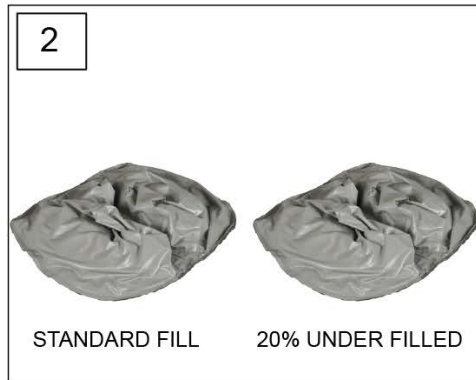

Pos.	Item Number	Description	Remarks
1-3	JFUSIONEK	JAY FUSION EVAL KIT	Order part# JFUSIONEK