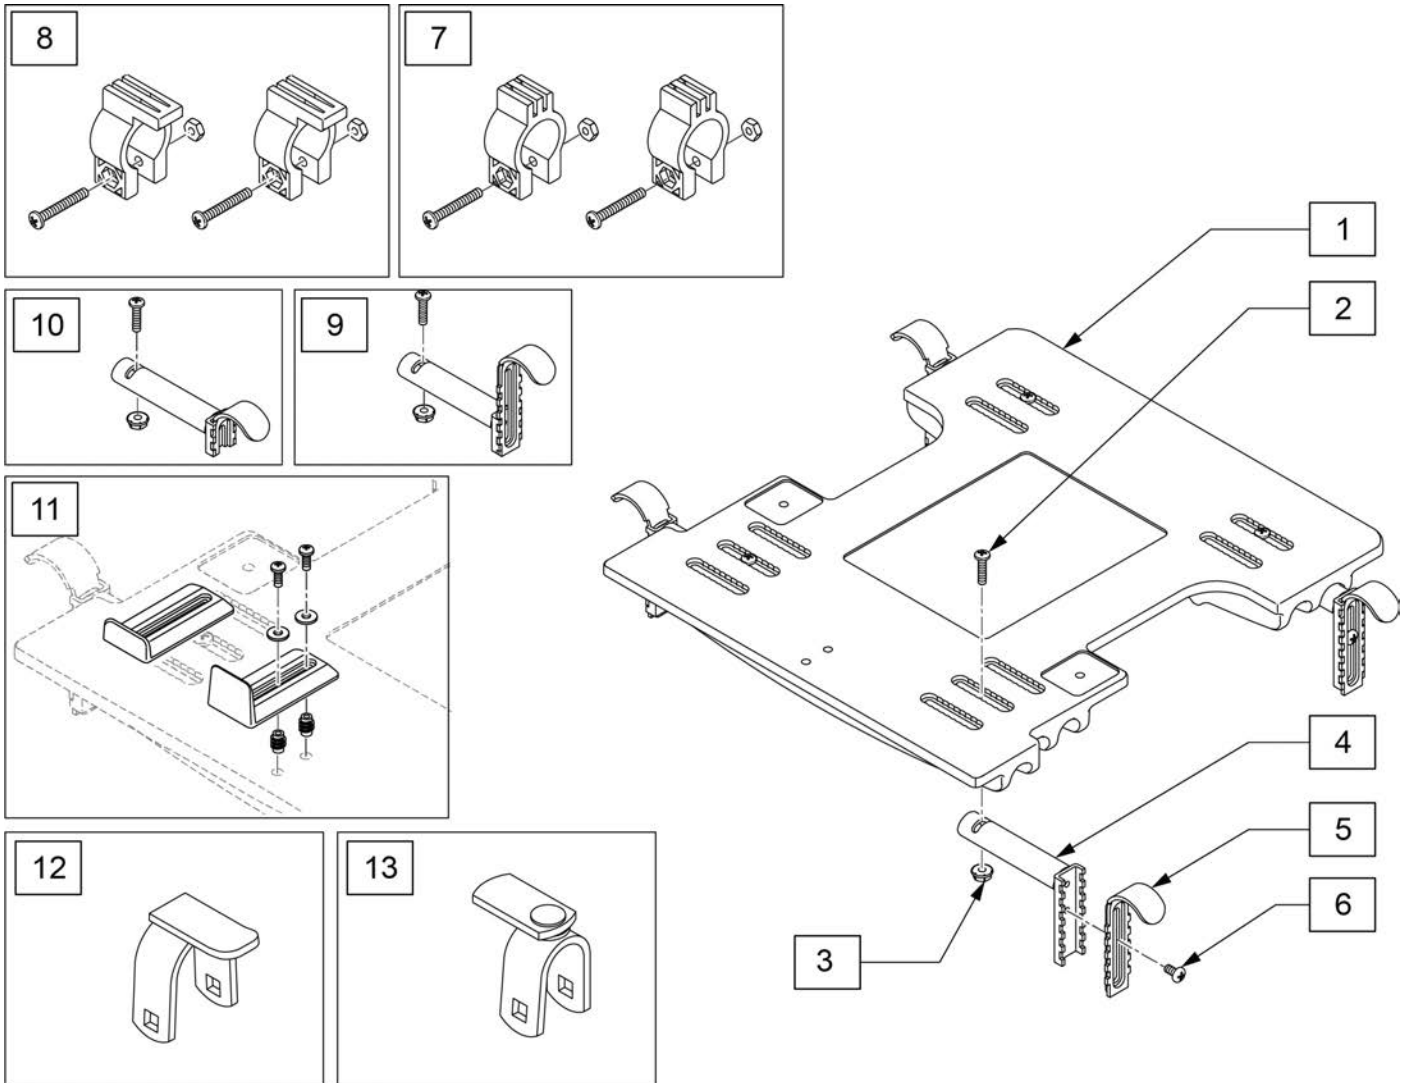

Note: item 11 requires drilling of (2) 7/32" holes for proper mounting and is used to keep the cushion from sliding off the seat.

Pos.	Item Number	Description	Remarks
2	M-271	1/4"X20X1" BOLT	
3	M-272	WHIZ NUT	
7	283	HOOK STOPPER W/HARDWARE	for 1" round tubing (Q2, Quickie/Zippie IRIS) or 1" ovalized tubing (Q7, Zone & 7r)