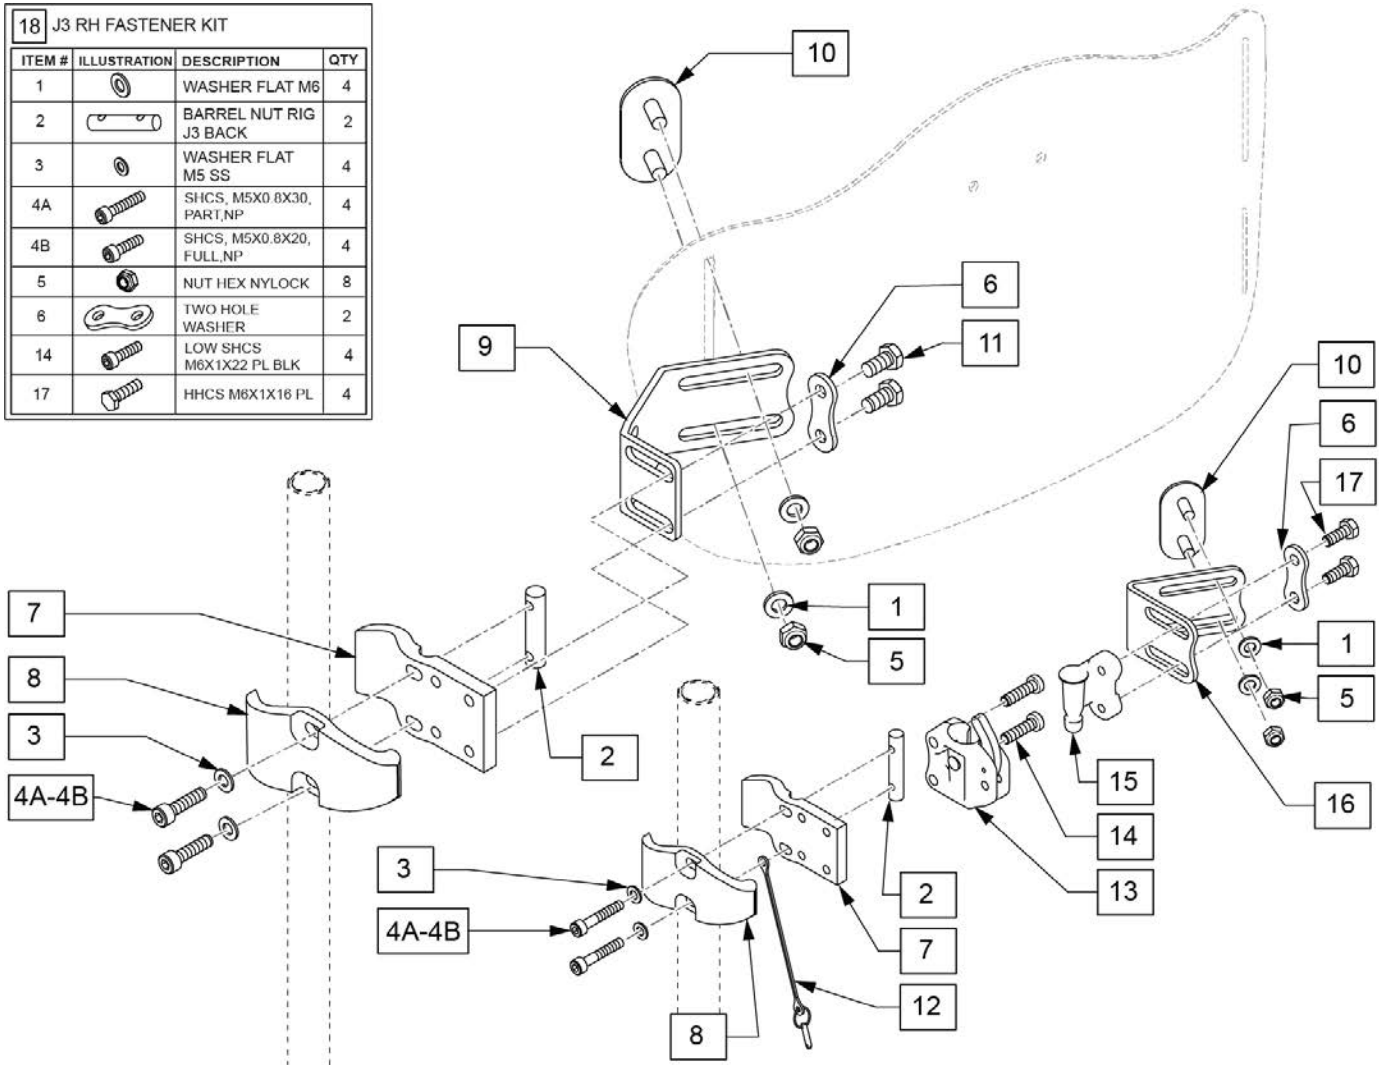

18 J3 RH FASTENER KIT			
ITEM #	ILLUSTRATION	DESCRIPTION	QTY
1		WASHER FLAT M6	4
2		BARREL NUT RIG J3 BACK	2
3		WASHER FLAT M5 SS	4
4A		SHCS, M5X0.8X30, PART,NP	4
4B		SHCS, M5X0.8X20, FULL,NP	4
5		NUT HEX NYLOCK	8
6		TWO HOLE WASHER	2
14		LOW SHCS M6X1X22 PL BLK	4
17		HHCS M8X1X16 PL	4

Pos.	Item Number	Description	Remarks
12	J3LOCKPIN	TRIGGER REL PIN TS/QT/P5	
13,14	159398	J3 RH LATCH RECEIVER ASSM RIGHT	RIGHT
13,14	159399	J3 RH LATCH RECEIVER ASSM LEFT	LEFT
1,5,10	159397	J3 RH AND RHF NUT PLATE	1 side
1,5,9,10	159404	J3 RHF MOUNTING BRACKET	1 side
1,5,10,16	159402	J3 RH MOUNTING BRACKET	1 side
6,15,17	159400	J3 MOUNTING PIN ASSM RIGHT	RIGHT
6,15,17	159401	J3 MOUNTING PIN ASSM LEFT	LEFT
1-6,7,8,10,12-17	159395	J3 RIGID HARDWARE (RH)	PAIR
1-11	159403	RIGID HARDWARE FIXED (RHF)	Pair
18	159396	J3 RH FASTENER KIT	for 2 sides