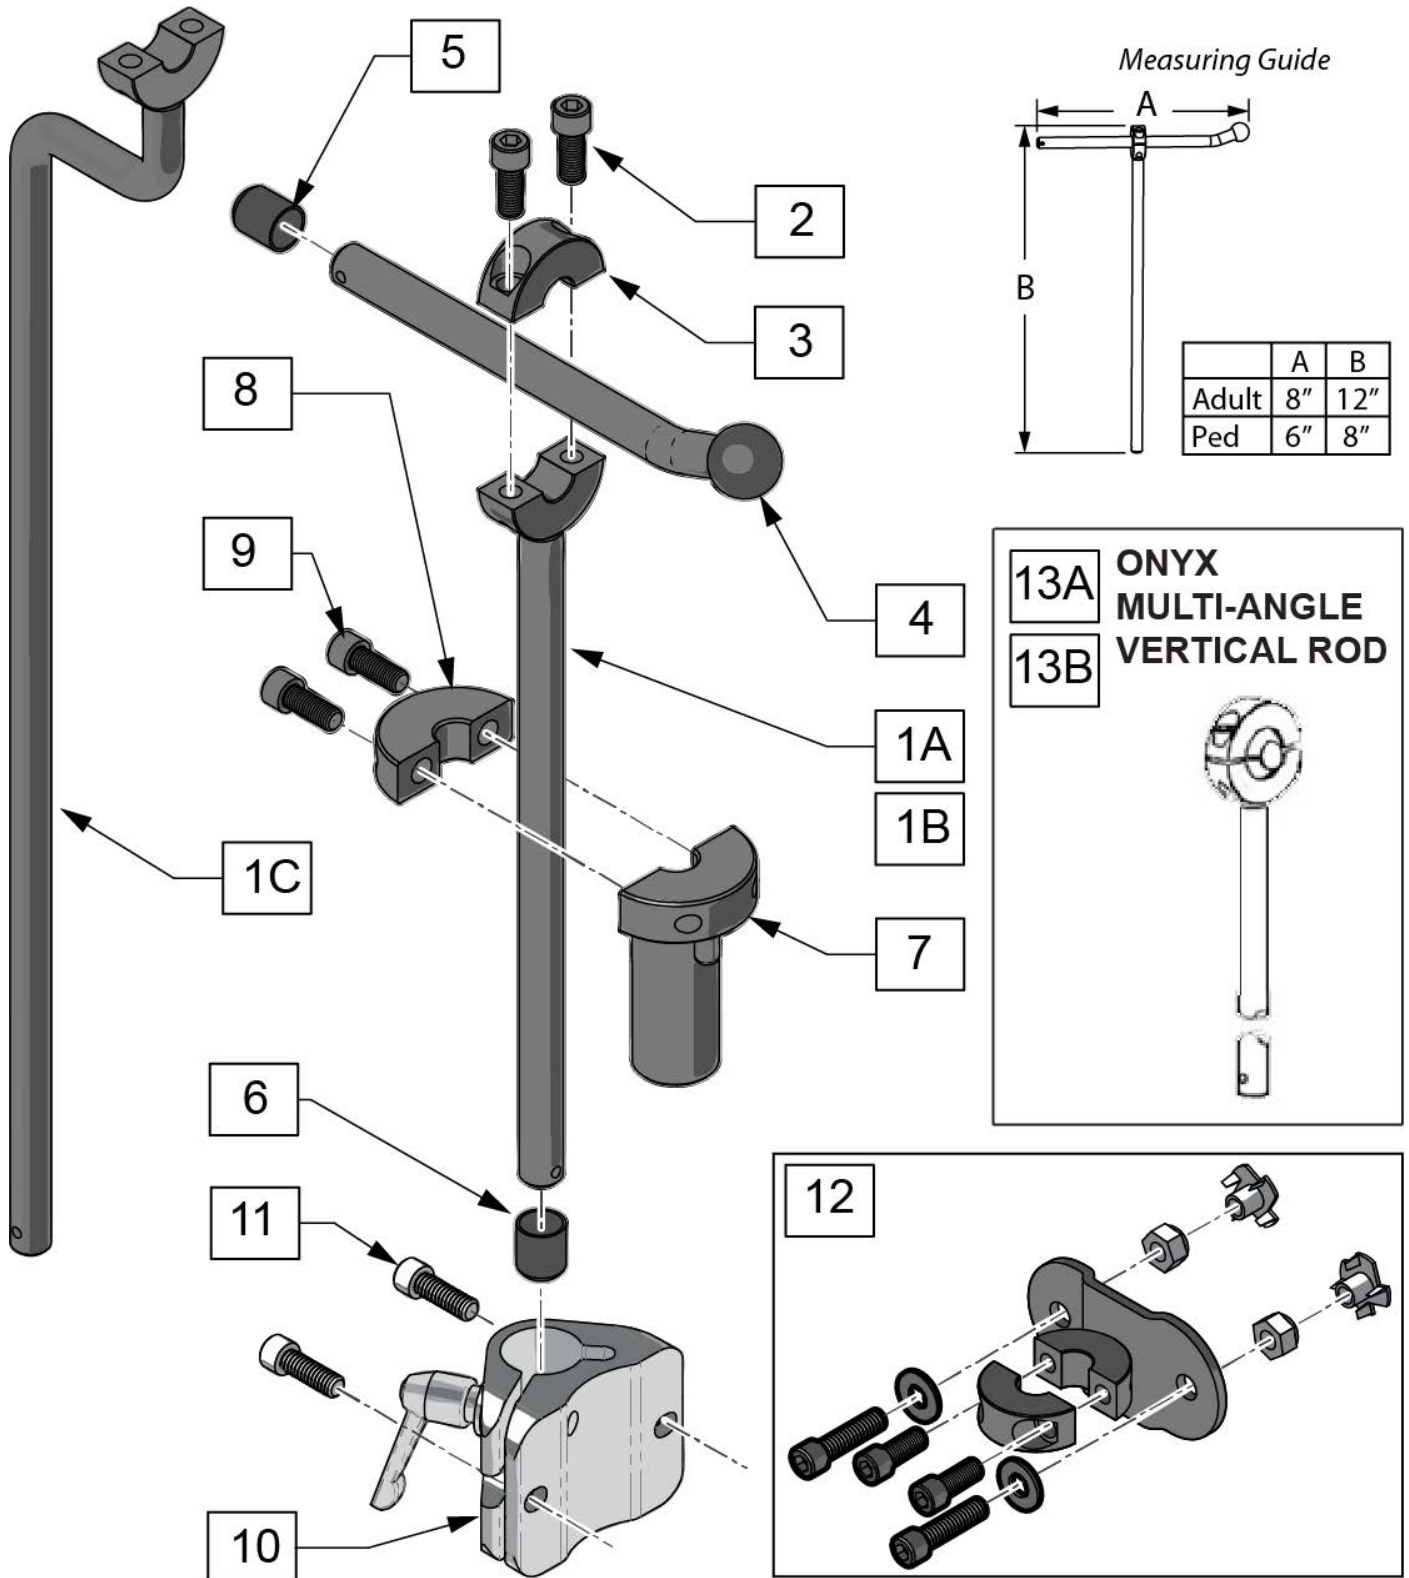

Note: Please order Mounting Bracket separately.

Pos.	Item Number	Description
1A	OX6012	VERTICAL ROD 12" ONYX
1B	OX6008	BALLROD ONYX 8" VERTICAL
1C	OX6030	VERT ROD, 17.5" ONYX W/OFF-SET
4	MW004605	BALLROD 8" FIXD 3/4 W/20DG, BLK
5	MW000800	ENDCAP 7/16 ID VINYL BLK
12	M2175	MOUNT FIXED ONYX 7/16
13A	OX6035	MULTI-ANG VERT ROD, 12" ONYX
13B	OX6050	VERTICAL ROD 12"SQUARE ONYX
1A,2-6	OX7010	ONYX CORE MOUNT HDW, ADULT
1B,2-6	OX7030	ONYX CORE MOUNT HDW, PED
1C,2-6	OX6010	ONYX CORE OFFSET BAR MNTG HDW
7-11	M2100-WB	ONYX DETACH MOUNT BRKT