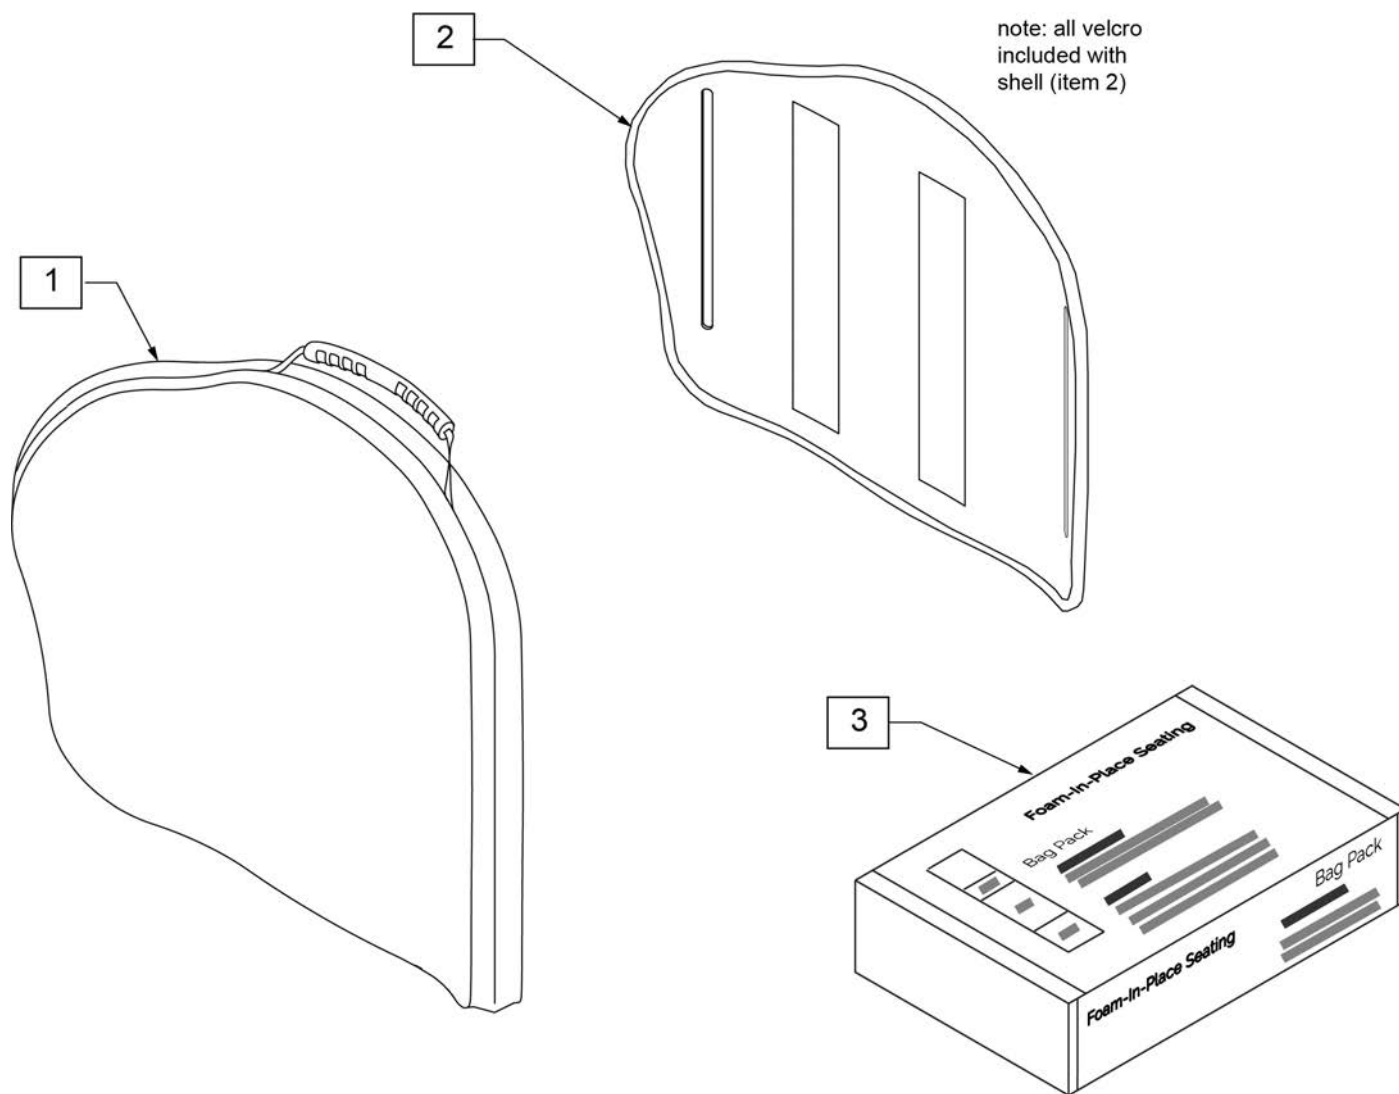

NOTE: Parts only, for complete Backrest see J3 Custom Back order form.

Pos.	Item Number	Description	Pos.	Item Number	Description
1	CJ3FIPPAMTS14	J3 FIP BK CVR MT 14S 2" THICK	2	SJ3PAMTT14	J3 SHELL, POS MT 14W TALL
1	CJ3FIPPAMTM14	J3 FIP BK CVR MT 14M 2" THICK	2	SJ3PAMTS16	J3 SHELL, POS MT 16W STD
1	CJ3FIPPAMTT14	J3 FIP BK CVR MT 14T 2" THICK	2	SJ3PAMTM16	J3 SHELL, POS MT 16W MED
1	CJ3FIPPAMTS16	J3 FIP BK CVR MT 16S 2" THICK	2	SJ3PAMTT16	J3 SHELL, POS MT 16W TALL
1	CJ3FIPPAMTM16	J3 FIP BK CVR MT 16M 2" THICK	2	SJ3PAMTS18	J3 SHELL, POS MT 18W STD
1	CJ3FIPPAMTT16	J3 FIP BK CVR MT 16T 2" THICK	2	SJ3PAMTM18	J3 SHELL, POS MT 18W MED
1	CJ3FIPPAMTS18	J3 FIP BK CVR MT 18S 2" THICK	2	SJ3PAMTT18	J3 SHELL, POS MT 18W TALL
1	CJ3FIPPAMTM18	J3 FIP BK CVR MT 18M 2" THICK	2	SJ3PAMTS20	J3 SHELL, POS MT 20W STD
1	CJ3FIPPAMTT18	J3 FIP BK CVR MT 18T 2" THICK	2	SJ3PAMTM20	J3 SHELL, POS MT 20W MED
1	CJ3FIPPAMTS20	J3 FIP BK CVR MT 20S 2" THICK	2	SJ3PAMTT20	J3 SHELL, POS MT 20W TALL
1	CJ3FIPPAMTM20	J3 FIP BK CVR MT 20M 2" THICK	3	UPH1780B	FIP, X-SOFT (BAG) 1 UNIT
1	CJ3FIPPAMTT20	J3 FIP BK CVR MT 20T 2" THICK	3	UPH1781B	FIP, SOFT (BAG) 1 UNIT
2	SJ3PAMTS14	J3 SHELL, POS MT 14W STD	3	UPH1784B	FIP, MEDIUM (BAG) 1 UNIT
2	SJ3PAMTM14	J3 SHELL, POS MT 14W MED