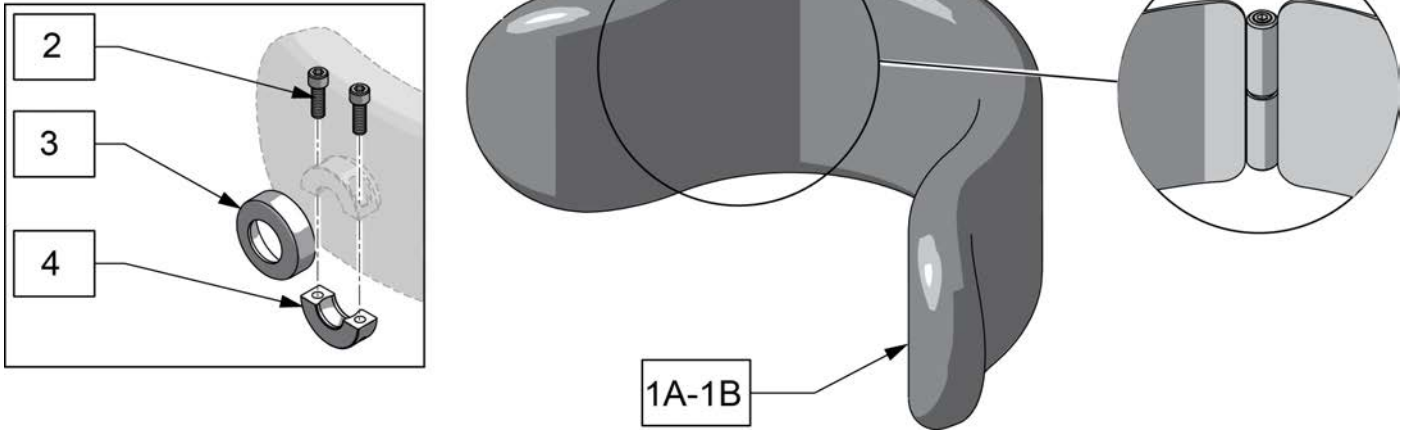

Pos.	Item Number	Description	Remarks
1A	PF8044	FOAM NARROW AJUSTAPLUSH	
1A	PC8044L	COVER, NAR ADJUST-A-PL, LY	Lycra
1A	PC8044V	COVER, NAR ADJUST-A-PL, DR	Dartex
1A	PC8044F	COVER NARROW ADJ-PLUSH/FLEECE	Fleece
1B	PF8088	FOAM STD AJUSTAPLUSH	
1B	PC8088L	COVER, STD ADJUST-A-PL, LY	Lycra
1B	PC8088V	COVER STD ADJ-PLUSH/RD	Dartex
1B	PC8088F	COVER STD AJUSTAPLUSH/FLEECE	Fleece
2	MF014600	1/4-28X5/8" SHCS- COLLAR BOLT	
3	MC100-WB	COVER 3/4"COLLAR/VINYL BLACK	
4	MW027100	COLLAR HALF RAD 3/4" THD. BLCK	
1A,2-4	P8044L	NARROW ADJ-A-PLUSH LYCRA	Lycra
1A,2-4	P8044V	NARROW ADJ-A-PLUSH DARTEX	Dartex
1B,2-4	P8088L	STANDARD ADJ-A-PLUSH LYCRA	Lycra
1B,2-4	P8088V	STANDARD ADJ-A-PLUSH DARTEX	Dartex