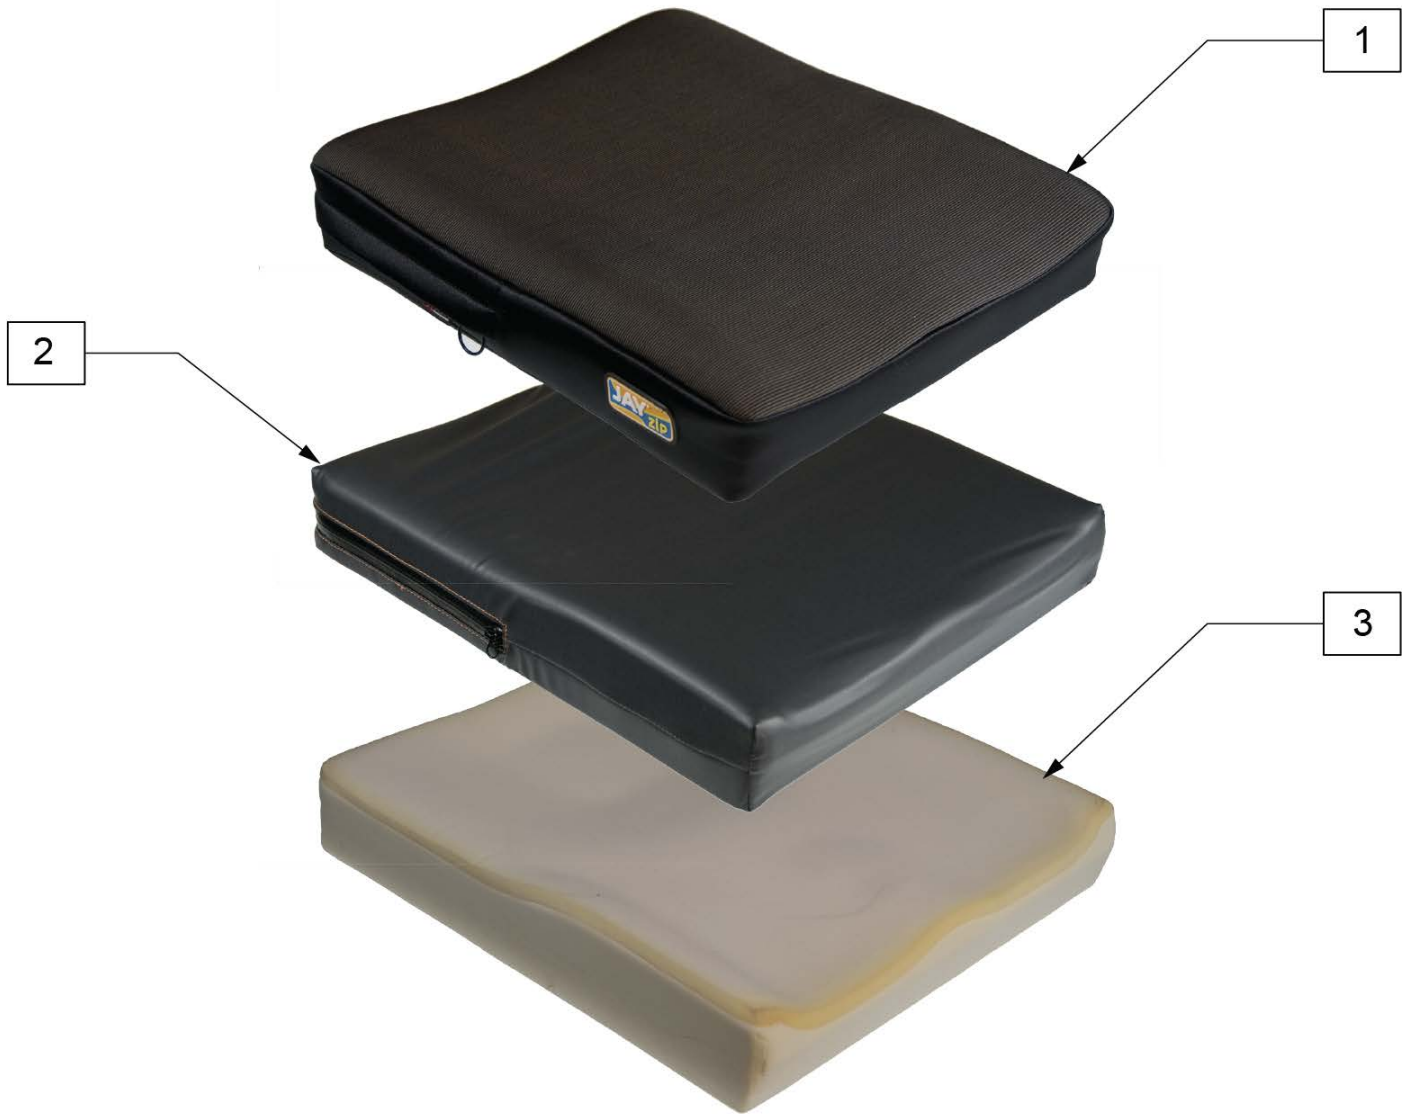

Pos.	Item Number	Description	Pos.	Item Number	Description
		OUTER COVER	1	CJZ1008	JAY ZIP OUTER COVER 10X08
1	CJZ0808	JAY ZIP OUTER COVER 08X08	1	CJZ1009	JAY ZIP OUTER COVER 10X09
1	CJZ0809	JAY ZIP OUTER COVER 08X09	1	CJZ1010	JAY ZIP OUTER COVER 10X10
1	CJZ0810	JAY ZIP OUTER COVER 08X10	1	CJZ1011	JAY ZIP OUTER COVER 10X11
1	CJZ0811	JAY ZIP OUTER COVER 08X11	1	CJZ1012	JAY ZIP OUTER COVER 10X12
1	CJZ0812	JAY ZIP OUTER COVER 08X12	1	CJZ1013	JAY ZIP OUTER COVER 10X13
1	CJZ0813	JAY ZIP OUTER COVER 08X13	1	CJZ1014	JAY ZIP OUTER COVER 10X14
1	CJZ0814	JAY ZIP OUTER COVER 08X14	1	CJZ1015	JAY ZIP OUTER COVER 10X15
1	CJZ0908	JAY ZIP OUTER COVER 09X08	1	CJZ1016	JAY ZIP OUTER COVER 10X16
1	CJZ0909	JAY ZIP OUTER COVER 09X09	1	CJZ1108	JAY ZIP OUTER COVER 11X08
1	CJZ0910	JAY ZIP OUTER COVER 09X10	1	CJZ1109	JAY ZIP OUTER COVER 11X09
1	CJZ0911	JAY ZIP OUTER COVER 09X11	1	CJZ1110	JAY ZIP OUTER COVER 11X10
1	CJZ0912	JAY ZIP OUTER COVER 09X12	1	CJZ1111	JAY ZIP OUTER COVER 11X11
1	CJZ0913	JAY ZIP OUTER COVER 09X13	1	CJZ1112	JAY ZIP OUTER COVER 11X12
1	CJZ0914	JAY ZIP OUTER COVER 09X14	1	CJZ1113	JAY ZIP OUTER COVER 11X13
1	CJZ0915	JAY ZIP OUTER COVER 09X15	1	CJZ1114	JAY ZIP OUTER COVER 11X14