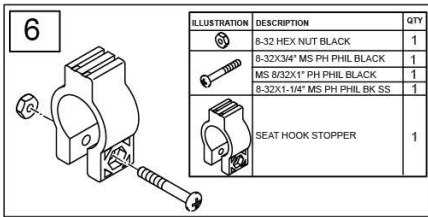

Note: Custom Drop Seat is only available for the Jay Soft Combi & Soft Combi P, Jay Gel, Jay Easy, Jay 2 & J2 DC, Jay GS and Jay Triad Cushions.

5] DROP HOOK KITS			
ITEM #	ILLUSTRATION	DESCRIPTION	QTY
2		WASHER FLAT AN 1/4"	8
3		BHCS 1/4-20 X 5/8 PL	8
4		DROP HOOK J2DC: Short (1 1/2"), Medium (1"), or Long (1 1/2")	4

DROP SEAT P/N	RECOMMENDED CUSHION SIZE	"A" (WIDTH)	"B" (DEPTH)
SD2444	14 x 14	10.75"	11"
SD2446	14 x 16	10.75"	13"
SD2455	15 x 15	11.75"	12"
SD2457	15 x 17	11.75"	14"
SD2460	16 x 20	12.75"	17"
SD2466	16 x 16	12.75"	13"
SD2468	16 x 18	12.75"	15"
SD2475	17 x 15	13.75"	12"
SD2477	17 x 17	13.75"	14"
SD2486	18 x 16	14.75"	13"
SD2488	18 x 18	14.75"	15"
SD2480	18 x 20	14.75"	17"
SD2406	20 x 16	16.75"	13"
SD2408	20 x 18	16.75"	15"
SD2400	20 x 20	16.75"	17"
SD2426	22 x 16	18.75"	13"
SD2428	22 x 18	18.75"	15"
SD2448	24 x 18	20.75"	15"

Pos.	Item Number	Description	Pos.	Item Number	Description
1	SD2444	SOLID DROP SEAT 14X14 W/HRDWR	1	SD2406	SOLID DROP SEAT 20X16 W/HRDWR
1	SD2446	SOLID DROP SEAT 14X16 W/HRDWR	1	SD2408	SOLID DROP SEAT 20X18 W/HRDWR
1	SD2455	SOLID DROP SEAT 15X15 W/HRDWR	1	SD2400	SOLID DROP SEAT 20X20 W/HRDWR
1	SD2457	SOLID DROP SEAT 15X17 W/HRDWR	1	SD2426	SOLID DROP SEAT 22X16 W/HRDWR
1	SD2460	SOLID DROP SEAT 16X20 W/HRDWR	1	SD2428	SOLID DROP SEAT 22X18 W/HRDWR
1	SD2466	SOLID DROP SEAT 16X16 W/HRDWR	1	SD2448	SOLID DROP SEAT 24X18 W/HRDWR
1	SD2468	SOLID DROP SEAT 16X18 W/HRDWR	5	M-24S	SHORT 1/2" DROP HOOKS
1	SD2475	SOLID DROP SEAT 17X15 W/HRDWR	5	M-24M	MEDIUM 1" DROP HOOKS
1	SD2477	SOLID DROP SEAT 17X17 W/HRDWR	5	M-24L	LONG 1 1/2" DROP HOOKS
1	SD2480	SOLID DROP SEAT 18X20 W/HRDWR	6	283	HOOK STOPPER W/HARDWARE
1	SD2488	SOLID DROP SEAT 18X18 W/HRDWR	7	282	HOOK RETAINER/STOP WITH HARDWARE
1	SD2486	SOLID DROP SEAT 18X16 W/HRDWR