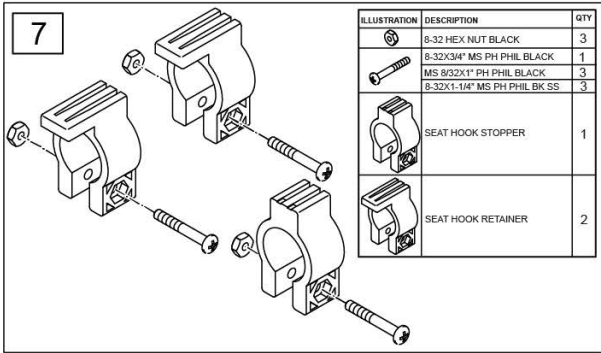

Note: Custom Drop Seat is only available for the Jay Soft Combi & Soft Combi P, Jay Gel, Jay Easy, Jay 2 & J2 DC, Jay GS and Jay Triad Cushions.

5] DROP HOOK KITS			
ITEM #	ILLUSTRATION	DESCRIPTION	QTY
2		WASHER FLAT AN 1/4"	8
3		BHCS 1/4-20 X 5/8 PL	8
4		DROP HOOK J2DC: Short (1 1/2"), Medium (1"), or Long (1 1/2")	4

DROP SEAT P/N	RECOMMENDED CUSHION SIZE	"A" (WIDTH)	"B" (DEPTH)
SD2444	14 x 14	10.75"	11"
SD2446	14 x 16	10.75"	13"
SD2455	15 x 15	11.75"	12"
SD2457	15 x 17	11.75"	14"
SD2460	16 x 20	12.75"	17"
SD2466	16 x 16	12.75"	13"
SD2468	16 x 18	12.75"	15"
SD2475	17 x 15	13.75"	12"
SD2477	17 x 17	13.75"	14"
SD2486	18 x 16	14.75"	13"
SD2488	18 x 18	14.75"	15"
SD2480	18 x 20	14.75"	17"
SD2406	20 x 16	16.75"	13"
SD2408	20 x 18	16.75"	15"
SD2400	20 x 20	16.75"	17"
SD2426	22 x 16	18.75"	13"
SD2428	22 x 18	18.75"	15"
SD2448	24 x 18	20.75"	15"

Pos.	Item Number	Description	Pos.	Item Number	Description
1	SD2444	SOLID DROP SEAT 14X14 W/HRDWR	1	SD2406	SOLID DROP SEAT 20X16 W/HRDWR
1	SD2446	SOLID DROP SEAT 14X16 W/HRDWR	1	SD2408	SOLID DROP SEAT 20X18 W/HRDWR
1	SD2455	SOLID DROP SEAT 15X15 W/HRDWR	1	SD2400	SOLID DROP SEAT 20X20 W/HRDWR
1	SD2457	SOLID DROP SEAT 15X17 W/HRDWR	1	SD2426	SOLID DROP SEAT 22X16 W/HRDWR
1	SD2460	SOLID DROP SEAT 16X20 W/HRDWR	1	SD2428	SOLID DROP SEAT 22X18 W/HRDWR
1	SD2466	SOLID DROP SEAT 16X16 W/HRDWR	1	SD2448	SOLID DROP SEAT 24X18 W/HRDWR
1	SD2468	SOLID DROP SEAT 16X18 W/HRDWR	5	M-24S	SHORT 1/2" DROP HOOKS
1	SD2475	SOLID DROP SEAT 17X15 W/HRDWR	5	M-24M	MEDIUM 1" DROP HOOKS
1	SD2477	SOLID DROP SEAT 17X17 W/HRDWR	5	M-24L	LONG 1 1/2" DROP HOOKS
1	SD2480	SOLID DROP SEAT 18X20 W/HRDWR	6	283	HOOK STOPPER W/HARDWARE
1	SD2488	SOLID DROP SEAT 18X18 W/HRDWR	7	282	HOOK RETAINER/STOP WITH HARDWARE
1	SD2486	SOLID DROP SEAT 18X16 W/HRDWR