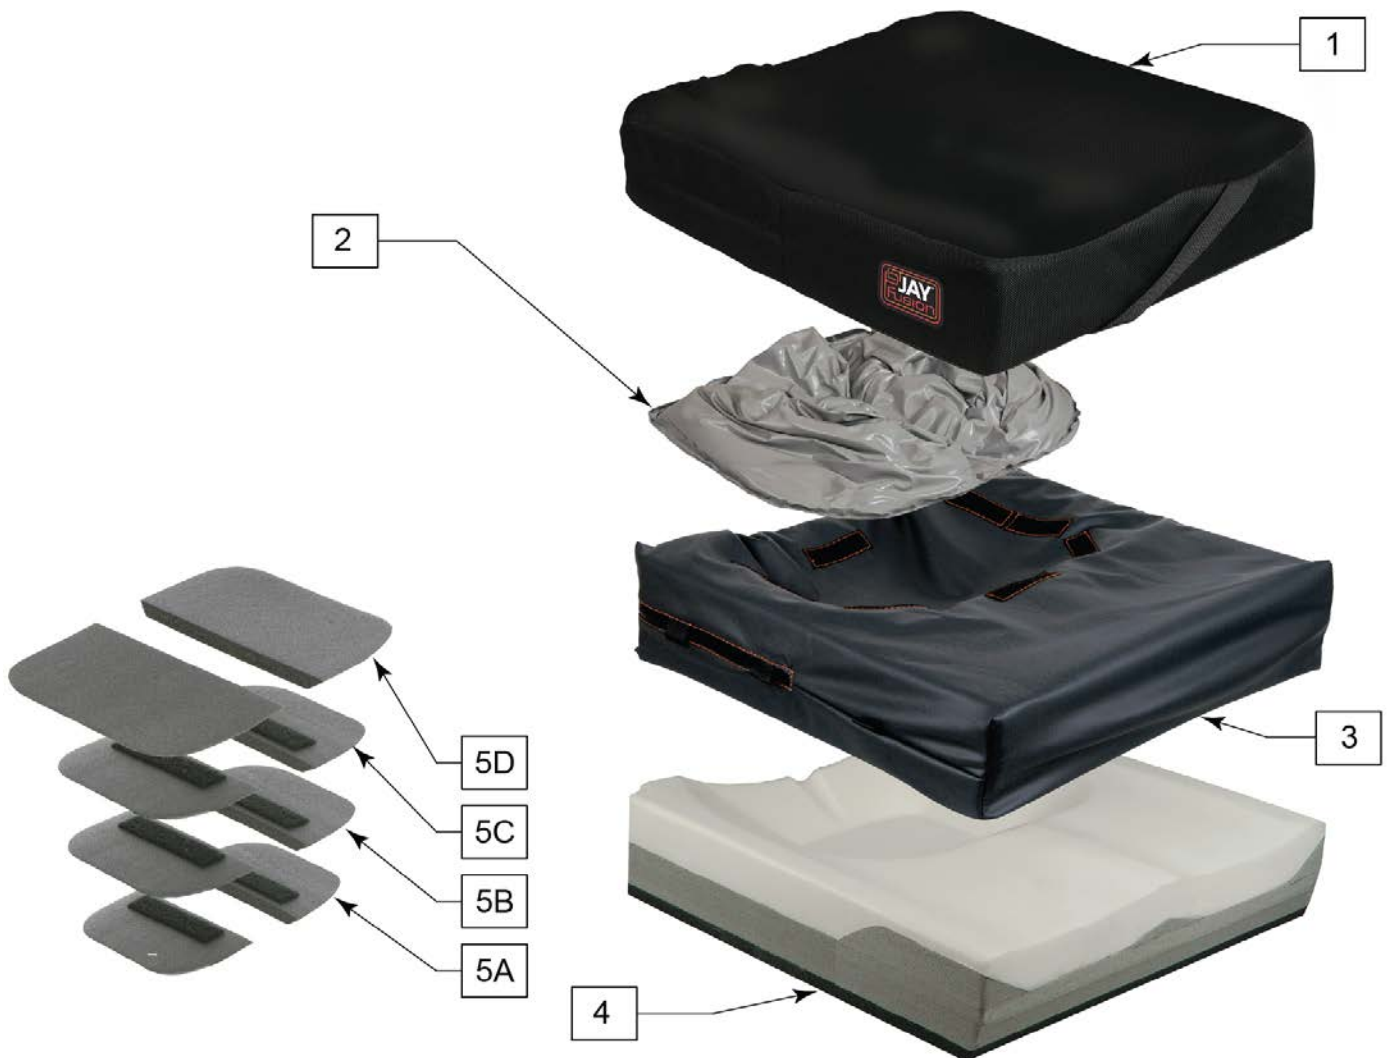

Note: for part number information, please see attachment in informations panel.

Note: Cushion widths 14" & 15" use A size Fluid Bladders, 16" - 20" use B size bladders and 21"-24" use C size bladders.

Note: for Obliquity Pads (items 5A-5D) second layer is one size smaller than the Obliquity Pad (i.e. for bottom layer size B, then top layer size A).