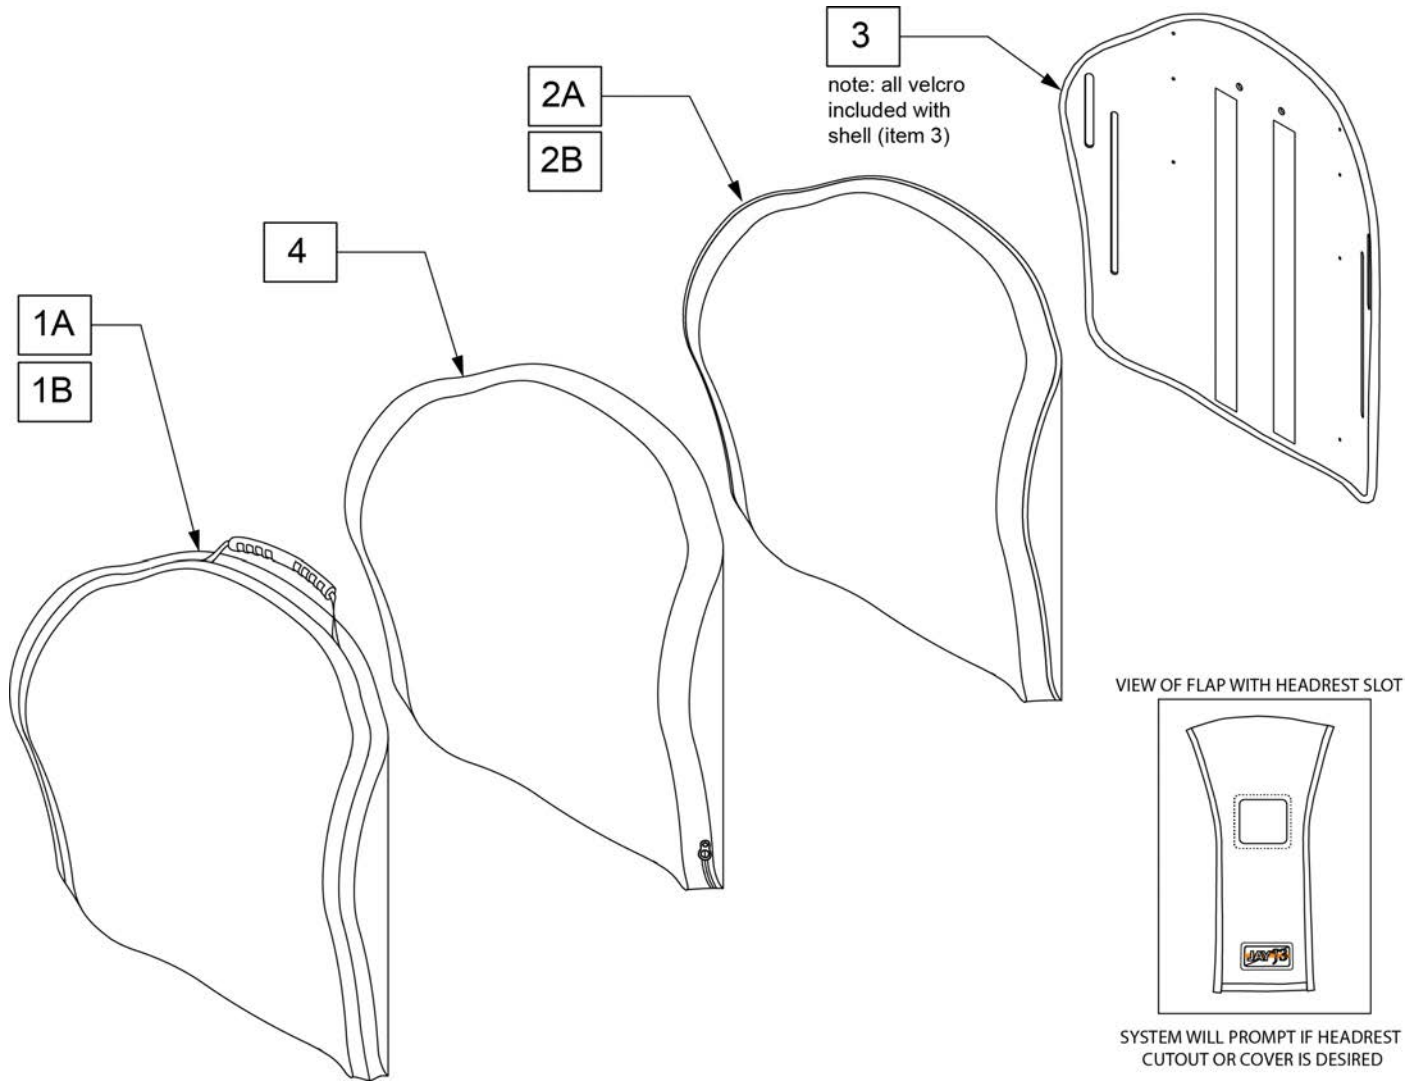

Note: parts only; for complete Backrest see J3 Back order form.

Note: if replacing Foam in Jay 3 Backs purchased before August 6, 2013, please order new Cover.

Pos.	Item Number	Description	Remarks
1A	CJ3PAUTS12	J3 CVR POS UT 12W STD	
1A	CJ3PAUTS14	J3 CVR, POS UT 14W STD	
1A	CJ3PAUTM14	J3 CVR, POS UT 14W MED	
1A	CJ3PAUTT14	J3 CVR, POS UT 14W TALL	
1A	CJ3PAUTS16	J3 CVR, POS UT 16W STD	
1A	CJ3PAUTM16	J3 CVR, POS UT 16W MED	
1A	CJ3PAUTT16	J3 CVR, POS UT 16W TALL	
1A	CJ3PAUTS18	J3 CVR, POS UT 18W STD	
1A	CJ3PAUTM18	J3 CVR, POS UT 18W MED	
1A	CJ3PAUTT18	J3 CVR, POS UT 18W TALL	
1A	CJ3PAUTS20	J3 CVR, POS UT 20W STD