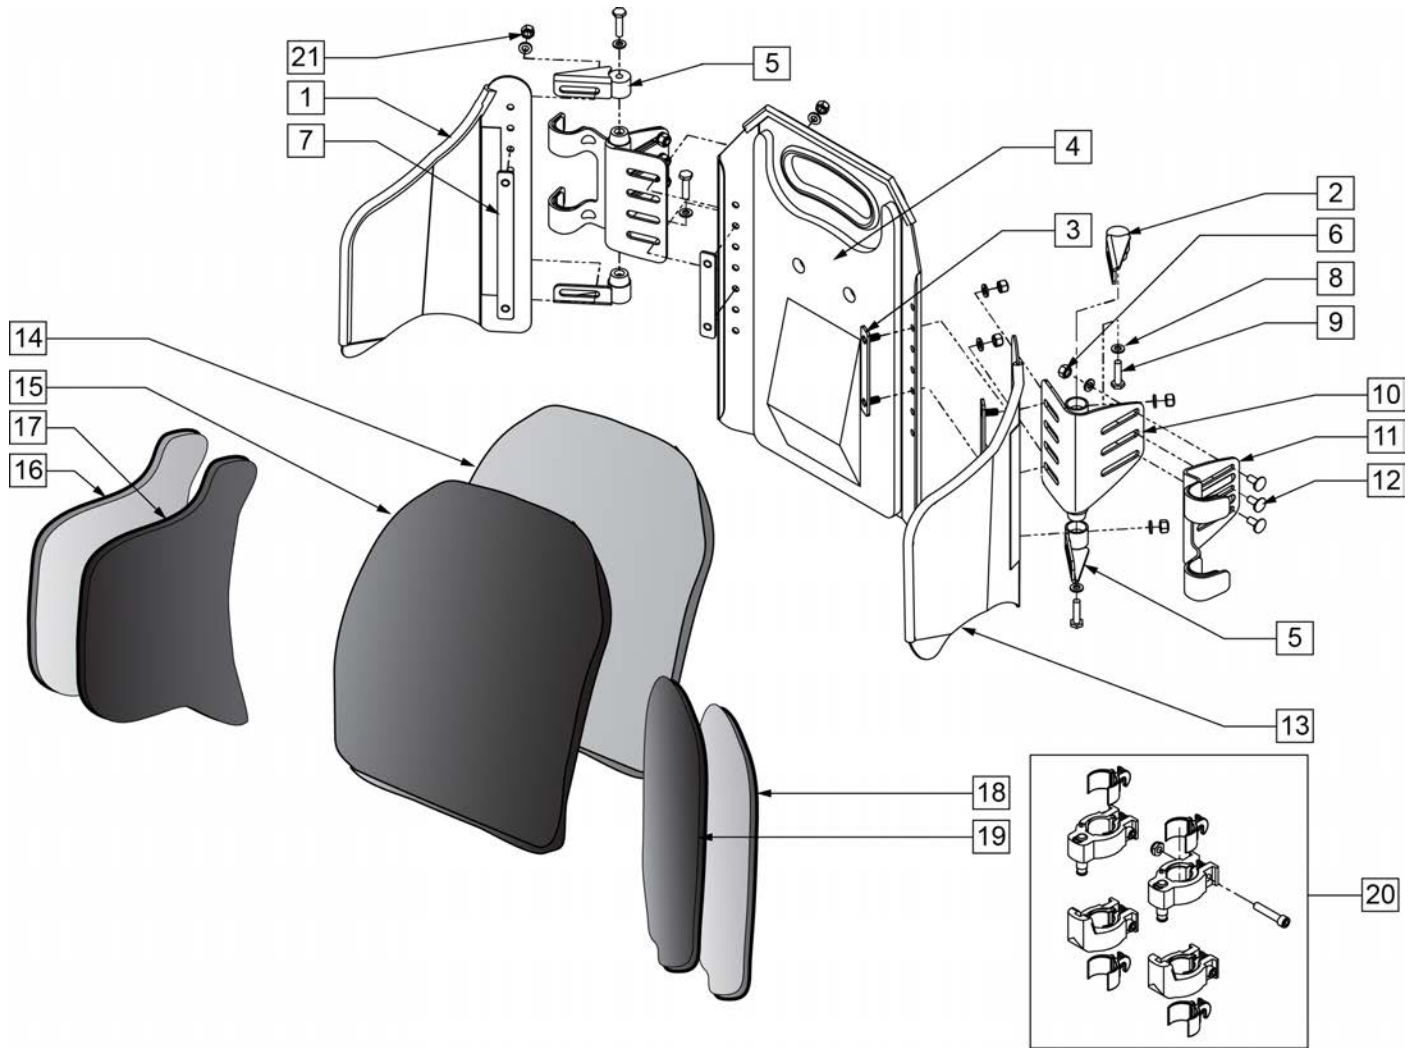

Note: Parts only, for complete Backrest see Jay Focus Point Back order form.

Pos.	Item Number	Description	Pos.	Item Number	Description
1	FP-LS-1415R	FP RT LATERAL SHELL 14-15	7	FP-NPLT-LNG	FP NUTPLATE LONG
1	FP-LS-1617R	FP RT LATERAL SHELL 16-17	8	106943	1/4 AN WASHER FLAT
1	FP-LS-1819R	FP RT LATERAL SHELL 18-19	9	106958	1/4-20 X 1 HEX C/S
1	FP-LS-2021R	FP RT LATERAL SHELL 20-21	10	FP-MBRKT	FP MAIN BRKT
2	FP-HPLT-ML	FP HINGE PLT MALE	11	FP-HANG-V3	FP HANGER V3
3	FP-NPLT-SHT	FP NUTPLATE SHORT	12	M-455036-QU	1/4-28 X 9/16 SPEC ROUND HD
4	FP-CS-1415T	FP CENTER SHELL 14-15 TALL	13	FP-LS-1415L	FP LFT LATERAL SHELL 14-15
4	FP-CS-1415	FP CENTER SHELL 14-15	13	FP-LS-1617L	FP LFT LATERAL SHELL 16-17
4	FP-CS-1617T	FP CENTER SHELL 16-17 TALL	13	FP-LS-1819L	FP LFT LATERAL SHELL 18-19
4	FP-CS-1617	FP CENTER SHELL 16-17	13	FP-LS-2021L	FP LFT LATERAL SHELL 20-21
4	FP-CS-1819T	FP CENTER SHELL 18-19 TALL	14	FP-CF-1415T	FP BCK FOAM CENTER 1415T
4	FP-CS-1819	FP CENTER SHELL 18-19	14	FP-CF-1415	FP BCK FOAM CENTER 1415
4	FP-CS-2021T	FP CENTER SHELL 20-21 TALL	14	FP-CF-1617T	FP BCK FOAM CENTER 1617T
4	FP-CS-2021	FP CENTER SHELL 20-21	14	FP-CF-1617	FP BCK FOAM CENTER 1617
5	FP-HPLT-FL	FP HINGE PLT FEMALE	14	FP-CF-1819T	FP BCK FOAM CENTER 1819T
6	106935	NUT NYLOCK THIN 1/4-28 ROHS	14	FP-CF-1819	FP BCK FOAM CENTER 1819