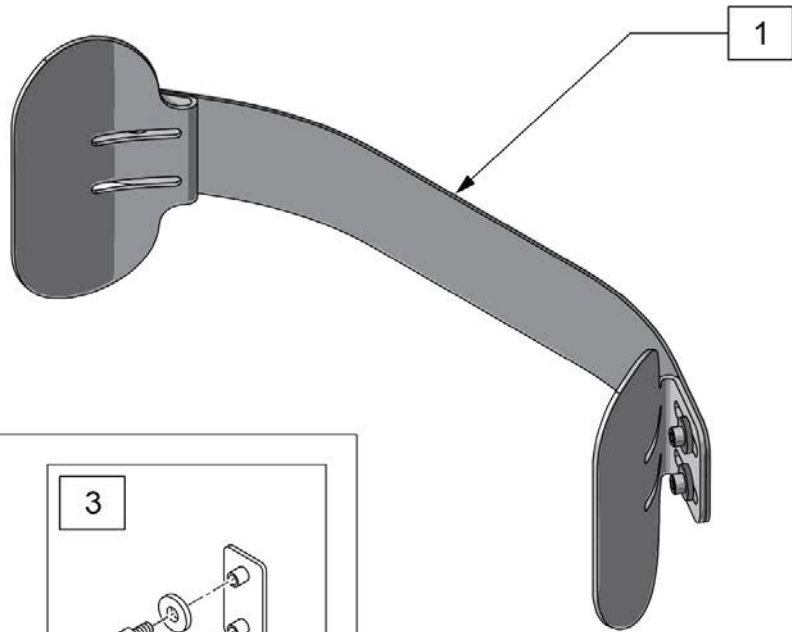

Note: When retro-fitting the Jay Cradle U on an existing J3 Back please replace the back cover and back foam as the upholstery is wider with this option to ensure lateral plates are covered.

Pos.	Item Number	Description	Remarks
1	CRADLEU16	CRADLE U ASSEMBLY 16 WIDE	complete kit
1	CRADLEU18	CRADLE U ASSEMBLY 18 WIDE	complete kit
1	CRADLEU20	CRADLE U ASSEMBLY 20 WIDE	complete kit
2	126254	CRADLE U PADDLES W/HDWR PAIR	set of pads w/hardware 2 sides
3	126255	CRADLE U HARDWARE PAIR	set of hardware 2 sides