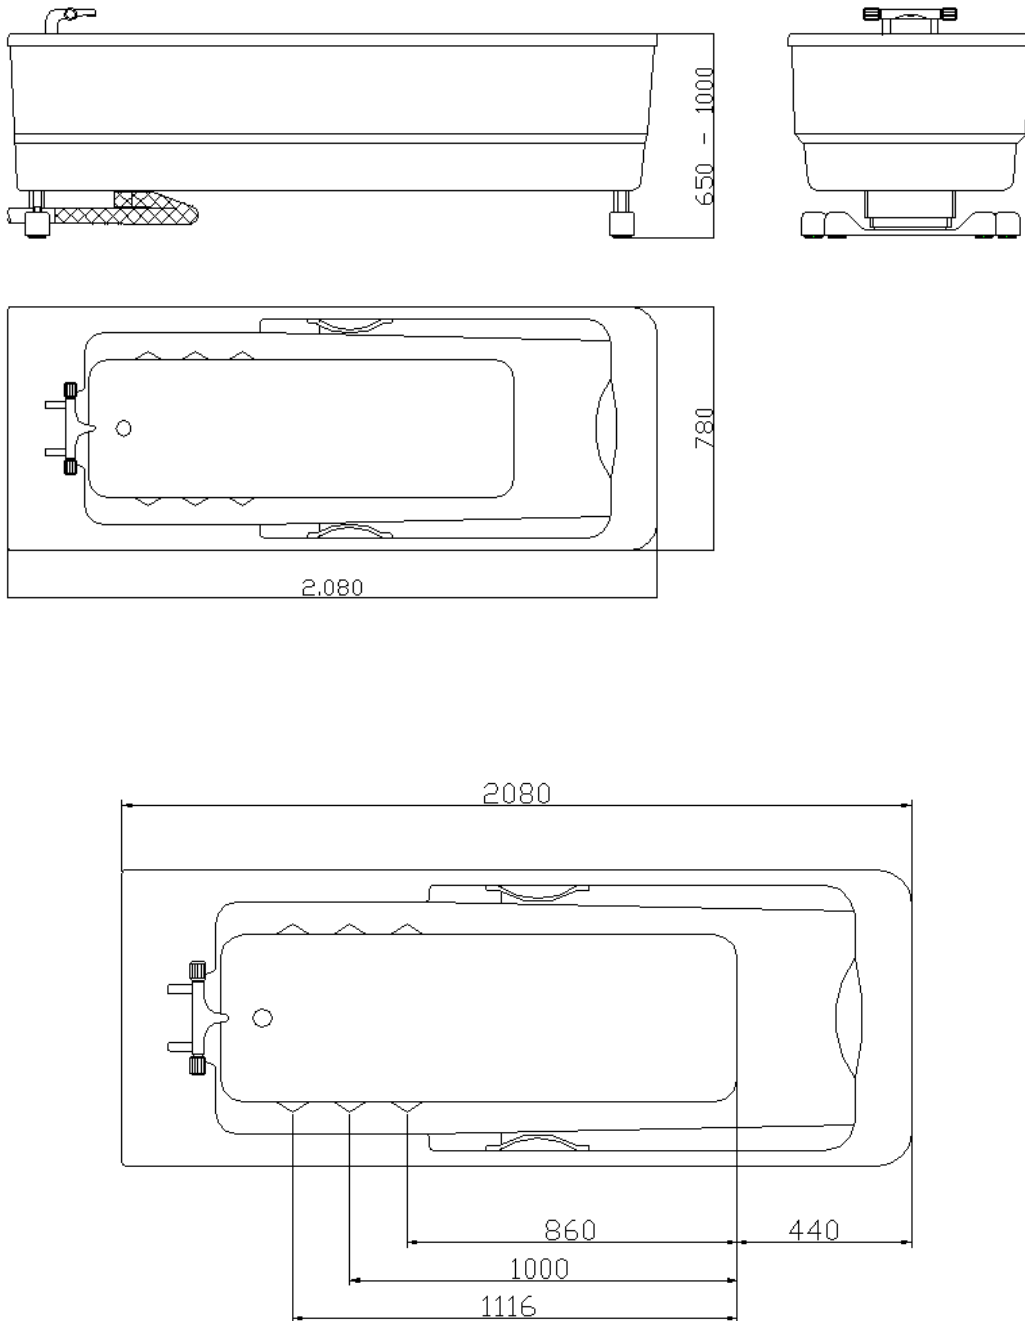

TR Comfortline

Wellness Bath

Hygiene Equipment
Designed for People

Product measurements

TR EQUIPMENT