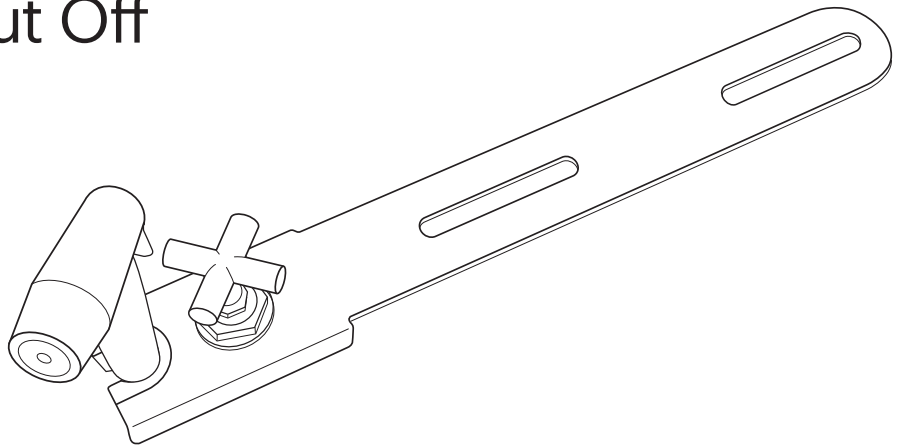

Brondell®

CleanSpa Easy Hand-held Bidet Holster with Integrated Shut Off

Model: MBH-37-S

Features

Durable, heavy-plastic sprayer head with chrome finish

Wide and stream spray options

Ergonomic thumb trigger for pressure control or continuous flow

Flexible, spiral-metal hose with patented inner woven core

Stainless steel, rust-free metal mount

Easy-twist, polished chrome knob with on/off and water pressure control

Rubber pads for porcelain protection

All-metal T-Valve and braided-metal water supply hose

Simple, DIY installation

Ambient temperature wash

One-Year Warranty

Technical Specifications

| | |
|-----------------------------------|------------------------------------|
| Dimensions (L x W) | 15.75" x 2.24" / 40 cm x 6 cm |
| Product Thickness | 0.08" / 0.2 cm |
| Weight | 2.23 lb / 1.02 kg |
| Sprayer Material | ABS plastic |
| Number of Sprays/Nozzle Positions | 2 |
| Sprayer Control Type | Press |
| Operating Water Pressure | 20 psi-100 psi / 0.14 MPa-0.69 MPa |
| Incoming Water Temperature Range | 32°F-158°F / 0°C-70°C |
| T-Valve Connection Size | 3/8" x 3/8" x 7/8" |
| Holster Internal Valve Type | Brass |
| Sprayer Hose Connection Sizes | 1/2" |
| Sprayer Hose Length | 39.37" / 100 cm |
| Hose Temp Rating | 32°F-158°F / 0°C-70°C |
| T-Valve Material | Brass |