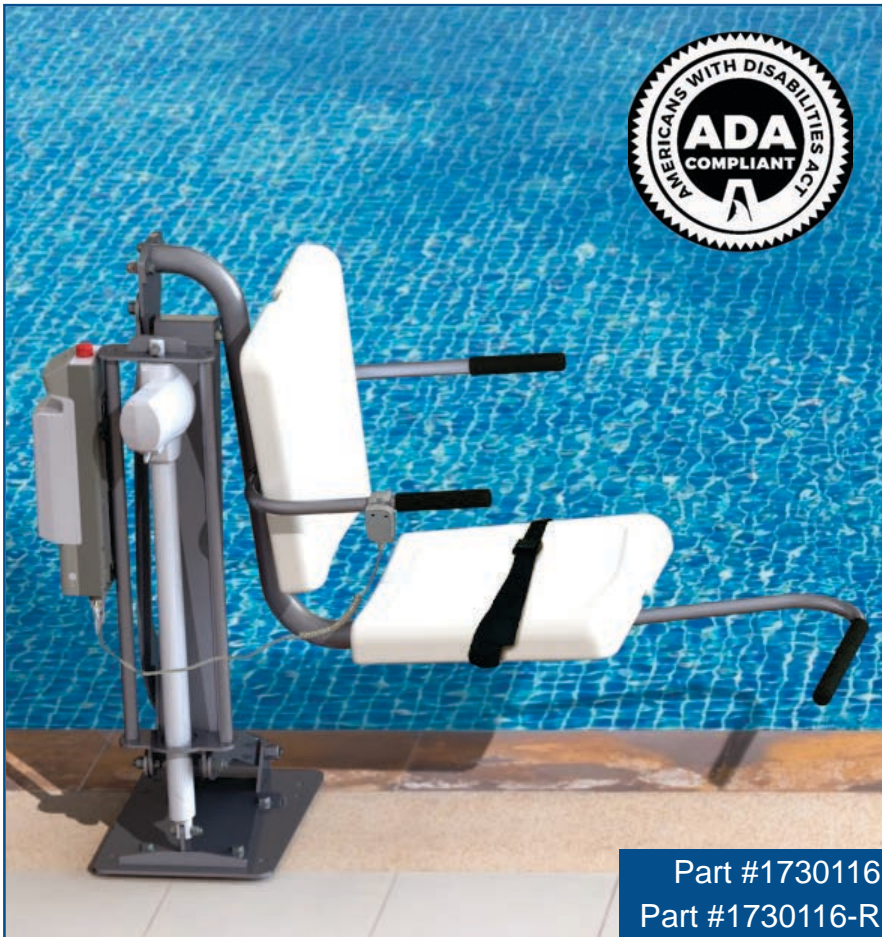

AQUA Buddy® BP 350

The AQUA Buddy 350 is an ADA compliant battery powered lift that is self-operable from the deck and water via wired hand control. This compact lift is designed for in-ground pools and spas and is ideal for customers in the hotel/hospitality industry.

*Opposite facing lift available

Features

- 350 pound lifting capacity
- Economical
- Low profile
- Allows for independent operation
- Quiet & smooth performance
- Simple installation & easy removal
- Retro fitting capability
- Powder coated 304L stainless steel
- Compact deck plate and mounting footprint

Includes

- 5 year structural warranty
- 2 year electronics warranty
- 24 volt battery and charger
- Wired handset
- Dual flip-up arm rest
- Concrete anchor system
- Adjustable footrest
- Seat belt

Accessories

- Protective cover
- Extra 24 volt battery and charger