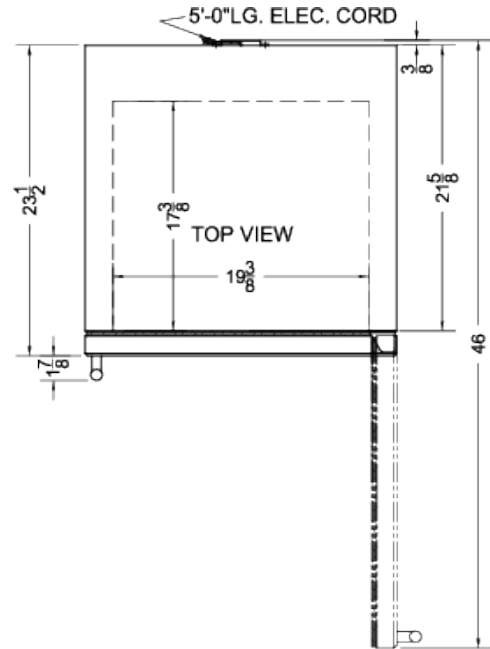

# PTHC65G

36" x 23.63" x 23.5" (H x W x D)

Single chamber passive heating blanket warmer with glass door, stainless steel interior and exterior, digital thermostat, and lock

### PTHC65G Specifications:

Overview	
Height of Cabinet	36.0" (91 cm)
Width	23.63" (60 cm)
Depth	23.5" (60 cm)
Depth with Handle	25.38" (64 cm)
Depth with door at 90°	46.0" (117 cm)
Capacity	4.57 cu.ft. (129 L)
Door	Glass
Cabinet	Stainless Steel
US Electrical Safety	ETL
Canadian Electrical Safety	ETL-C
Amps	5.5
Voltage/Frequency	115 V AC/60 Hz
Weight	140.0 lbs. (64 kg)
Parts & Labor Warranty	1 Year
UPC	761101066110
Warming Cabinet	
Door Swing	RHD
Reversible	Factory Reversible
Adjustable Shelves	Yes
Shelf Type	Chrome
Shelf Qty	3
Thermostat Type	Digital
Interior Height	22.5" (57 cm)
Interior Width	19.38" (49 cm)
Interior Depth	17.38" (44 cm)
Level Legs	4
Dolly	Optional
Temperature Range	90 to 140°F