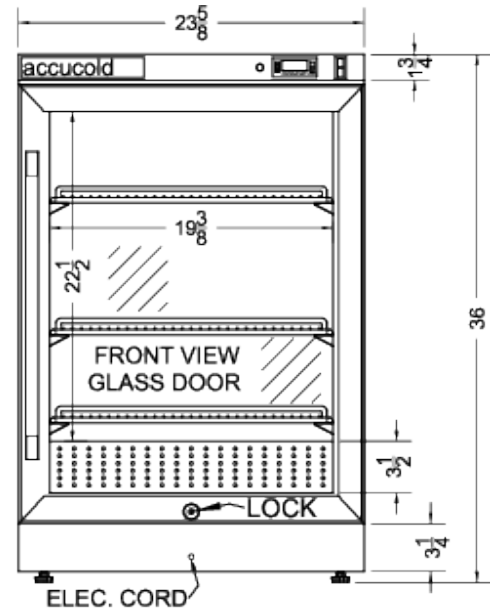

# PTHC65G

36" x 23.63" x 23.5" (H x W x D)

Single chamber passive heating blanket warmer with glass door, stainless steel interior and exterior, digital thermostat, and lock

### Product Features:

90 to 140°F temperature range	Designed and set to keep blankets warm in hospitals, medical and physical therapy offices, spas, and other facilities
Passive heating	Fixed heaters located at the bottom of the cabinet with no fans or moving parts to minimize lint buildup for safer, more efficient use
Digital thermostat	Electronic controls are conveniently located externally for easy temperature adjustment
Electronic readout	Large LED temperature display ensures your staff can easily monitor the interior temperature
Silent operation	No moving parts to ensure a quiet performance
Double pane tempered glass door	Heat-safe glass door offers a full view of stored contents, with a stainless steel door trim to highlight the interior
Professional handle	Stainless steel handle completes the professional look
Stainless steel interior	Interior walls are constructed from stainless steel to ensure lasting durability and easy cleaning
Cantilevered shelving system	Three easily adjustable chrome shelves to accommodate virtually any size

### PTHC65G Specifications:

Overview	
Height of Cabinet	36.0" (91 cm)
Width	23.63" (60 cm)
Depth	23.5" (60 cm)
Depth with Handle	25.38" (64 cm)
Depth with door at 90°	46.0" (117 cm)
Capacity	4.57 cu.ft. (129 L)
Door	Glass
Cabinet	Stainless Steel
US Electrical Safety	ETL
Canadian Electrical Safety	ETL-C
Amps	5.5
Voltage/Frequency	115 V AC/60 Hz
Weight	140.0 lbs. (64 kg)
Parts & Labor Warranty	1 Year
UPC	761101066110
Warming Cabinet	
Door Swing	RHD
Reversible	Factory Reversible
Adjustable Shelves	Yes
Shelf Type	Chrome
Shelf Qty	3
Thermostat Type	Digital
Interior Height	22.5" (57 cm)
Interior Width	19.38" (49 cm)
Interior Depth	17.38" (44 cm)
Level Legs	4
Dolly	Optional
Temperature Range	90 to 140°F