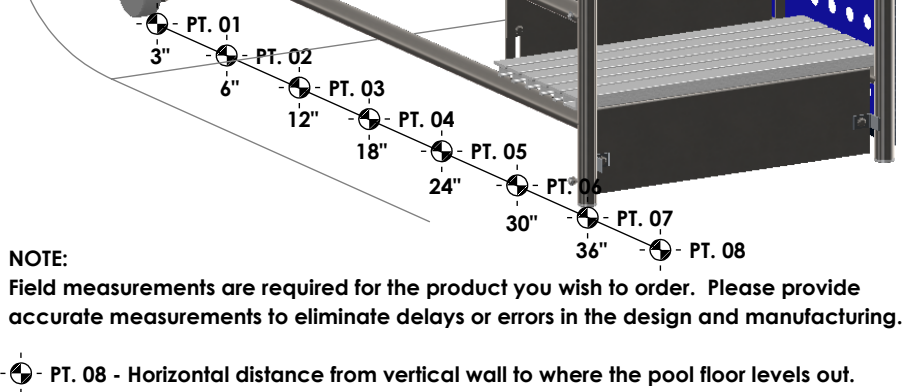

BOZEMAN MG			
POOL FLOOR	POOL WALL	RIGHT RAIL	LEFT RAIL
⊙ - PT. 01	3"		
⊙ - PT. 02	6"		
⊙ - PT. 03	12"		
⊙ - PT. 04	18"		
⊙ - PT. 05	24"		
⊙ - PT. 06	30"		
⊙ - PT. 07	36"		
⊙ - PT. 08			
<b>ANCHOR SETBACK</b>			
<b>REQUIRES - GUTTER PROFILE MG</b>			